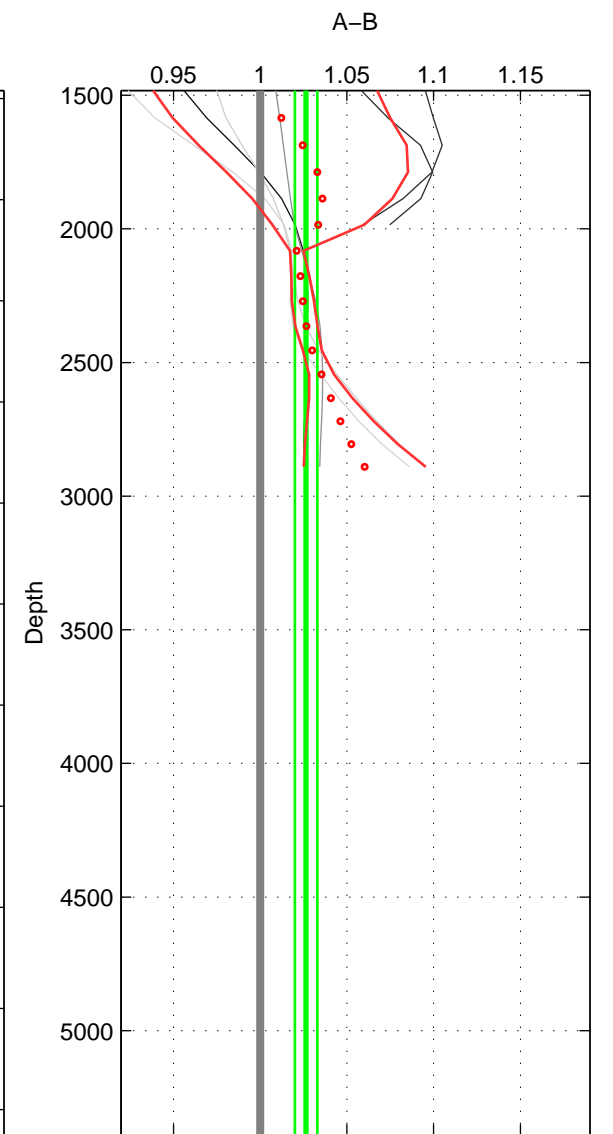

Cruise A (red). Date: Aug 1999 Cruisename: 570-49HO19990719
 Cruise B (blue). Date: May 1999 Cruisename: 687-49UP19990419

*** "Favourite" values are means of spaces 1 2 3.

	Offset	O.StDev	Ratio	R.Stdev	Rating
SIGMA:	5.931	1.671	1.089	0.024	2
THETA:	3.349	0.398	1.058	0.008	2
DEPTH:	2.363	0.587	1.026	0.006	2
FAV. :	3.881	0.886	1.058	0.013	2

Profiles of A: 4
 Profiles of B: 3
 Diff profs : 6
 WMoffset (A-B): 5.9314
 WMoffset stdev: 1.6715
 WMratio (A/B): 1.0885
 WMratio stdev: 0.024489

Quality (1-5): 2

Profiles of A: 4
 Profiles of B: 3
 Diff profs : 6
 WMoffset (A-B): 3.3488
 WMoffset stdev: 0.39847
 WMratio (A/B): 1.0582
 WMratio stdev: 0.0079763

Quality (1-5): 2

Profiles of A: 4
 Profiles of B: 3
 Diff profs : 6
 WMoffset (A-B): 2.3631
 WMoffset stdev: 0.58713
 WMratio (A/B): 1.0264
 WMratio stdev: 0.0064565

Quality (1-5): 2