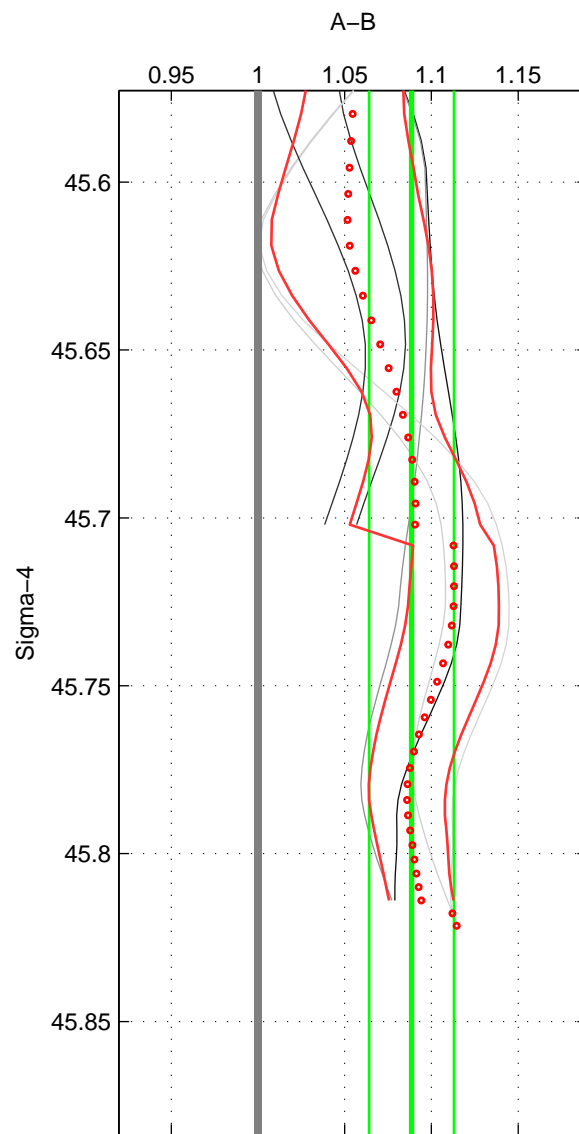

Cruise A (red). Date: Aug 1999 Cruisename: 570-49HO19990719
 Cruise B (blue). Date: May 1999 Cruisename: 687-49UP19990419

*** "Favourite" values are means of spaces 1 2 3.

	Offset	O.StDev	Ratio	R.Stdev	Rating
SIGMA:	5.931	1.671	1.089	0.024	2
THETA:	3.349	0.398	1.058	0.008	2
DEPTH:	2.363	0.587	1.026	0.006	2
FAV. :	3.881	0.886	1.058	0.013	2

Profiles of A: 4
 Profiles of B: 3
 Diff profs : 6
 WMoffset (A-B): 5.9314
 WMoffset stdev: 1.6715
 WMratio (A/B): 1.0885
 WMratio stdev: 0.024489

Quality (1-5): 2

Profiles of A: 4
 Profiles of B: 3
 Diff profs : 6
 WMoffset (A-B): 3.3488
 WMoffset stdev: 0.39847
 WMratio (A/B): 1.0582
 WMratio stdev: 0.0079763

Quality (1-5): 2

Profiles of A: 4
 Profiles of B: 3
 Diff profs : 6
 WMoffset (A-B): 2.3631
 WMoffset stdev: 0.58713
 WMratio (A/B): 1.0264
 WMratio stdev: 0.0064565

Quality (1-5): 2