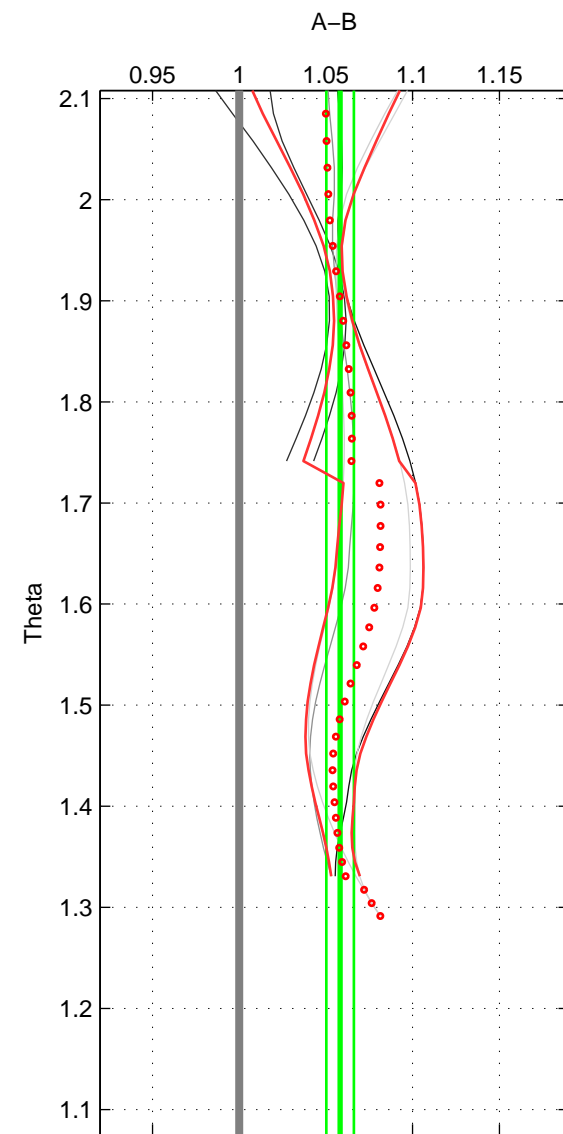

Cruise A (red). Date: Aug 1999 Cruisename: 570-49HO19990719
 Cruise B (blue). Date: May 1999 Cruisename: 687-49UP19990419

*** "Favourite" values are means of spaces 1 2 3.

	Offset	O.StDev	Ratio	R.Stdev	Rating
SIGMA:	5.931	1.671	1.089	0.024	2
THETA:	3.349	0.398	1.058	0.008	2
DEPTH:	2.363	0.587	1.026	0.006	2
FAV. :	3.881	0.886	1.058	0.013	2

Profiles of A: 4
 Profiles of B: 3
 Diff profs : 6
 WMoffset (A-B): 5.9314
 WMoffset stdev: 1.6715
 WMratio (A/B): 1.0885
 WMratio stdev: 0.024489

Quality (1-5): 2

Profiles of A: 4
 Profiles of B: 3
 Diff profs : 6
 WMoffset (A-B): 3.3488
 WMoffset stdev: 0.39847
 WMratio (A/B): 1.0582
 WMratio stdev: 0.0079763

Quality (1-5): 2

Profiles of A: 4
 Profiles of B: 3
 Diff profs : 6
 WMoffset (A-B): 2.3631
 WMoffset stdev: 0.58713
 WMratio (A/B): 1.0264
 WMratio stdev: 0.0064565

Quality (1-5): 2