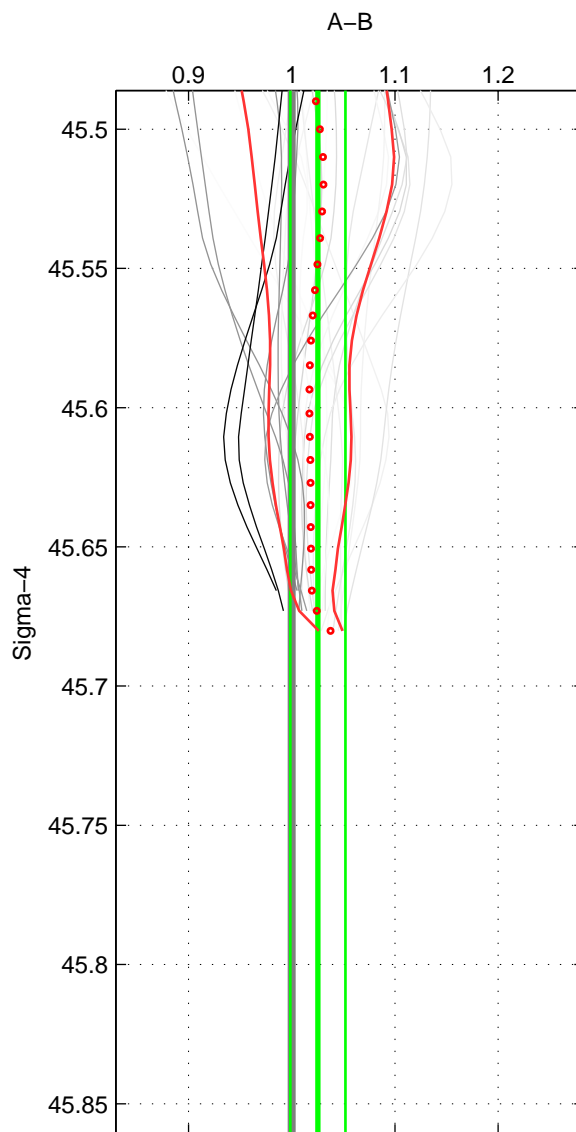

Cruise A (red). Date: Nov 1995 Cruisename: 625-49RY19951115

Cruise B (blue). Date: Jul 2002 Cruisename: 658-49UF20020625

*** "Favourite" values are means of spaces 1 2.

| | Offset | O.StDev | Ratio | R.Stdev | Rating |
|--------|--------|---------|-------|---------|--------|
| SIGMA: | 2.441 | 2.793 | 1.025 | 0.027 | 5 |
| THETA: | 1.240 | 0.567 | 1.009 | 0.004 | 5 |
| DEPTH: | 2.940 | 2.673 | 1.033 | 0.030 | 3 |
| FAV.: | 1.840 | 1.680 | 1.017 | 0.015 | 5 |

Profiles of A: 14
 Profiles of B: 6
 Diff profs : 26
 WMoffset (A-B): 2.4412
 WMoffset stdev: 2.7932
 WMratio (A/B): 1.0253
 WMratio stdev: 0.026745

Quality (1-5): 5

Profiles of A: 14
 Profiles of B: 6
 Diff profs : 26
 WMoffset (A-B): 1.2396
 WMoffset stdev: 0.56735
 WMratio (A/B): 1.0088
 WMratio stdev: 0.003909

Quality (1-5): 5

Profiles of A: 14
 Profiles of B: 6
 Diff profs : 26
 WMoffset (A-B): 2.9401
 WMoffset stdev: 2.6734
 WMratio (A/B): 1.0331
 WMratio stdev: 0.030007

Quality (1-5): 3

Please note that statistics are bad.