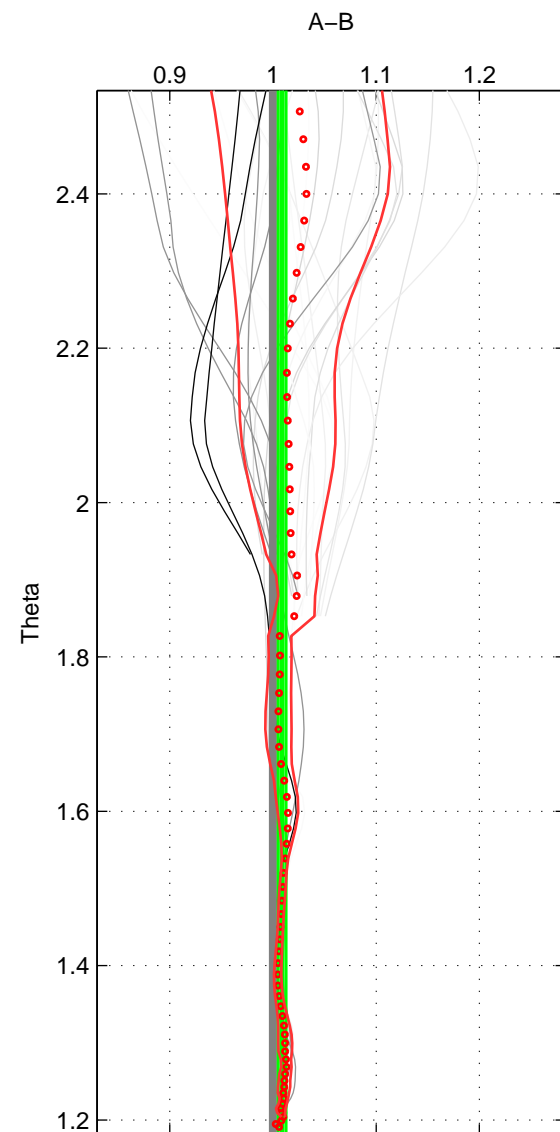

Cruise A (red). Date: Nov 1995 Cruisename: 625-49RY19951115

Cruise B (blue). Date: Jul 2002 Cruisename: 658-49UF20020625

*** "Favourite" values are means of spaces 1 2.

| | Offset | O.StDev | Ratio | R.Stdev | Rating |
|--------|--------|---------|-------|---------|--------|
| SIGMA: | 2.441 | 2.793 | 1.025 | 0.027 | 5 |
| THETA: | 1.240 | 0.567 | 1.009 | 0.004 | 5 |
| DEPTH: | 2.940 | 2.673 | 1.033 | 0.030 | 3 |
| FAV.: | 1.840 | 1.680 | 1.017 | 0.015 | 5 |

Profiles of A: 14
 Profiles of B: 6
 Diff profs : 26
 WMoffset (A-B): 2.4412
 WMoffset stdev: 2.7932
 WMratio (A/B): 1.0253
 WMratio stdev: 0.026745

Quality (1-5): 5

Profiles of A: 14
 Profiles of B: 6
 Diff profs : 26
 WMoffset (A-B): 1.2396
 WMoffset stdev: 0.56735
 WMratio (A/B): 1.0088
 WMratio stdev: 0.003909

Quality (1-5): 5

Profiles of A: 14
 Profiles of B: 6
 Diff profs : 26
 WMoffset (A-B): 2.9401
 WMoffset stdev: 2.6734
 WMratio (A/B): 1.0331
 WMratio stdev: 0.030007

Quality (1-5): 3

Please note that statistics are bad.