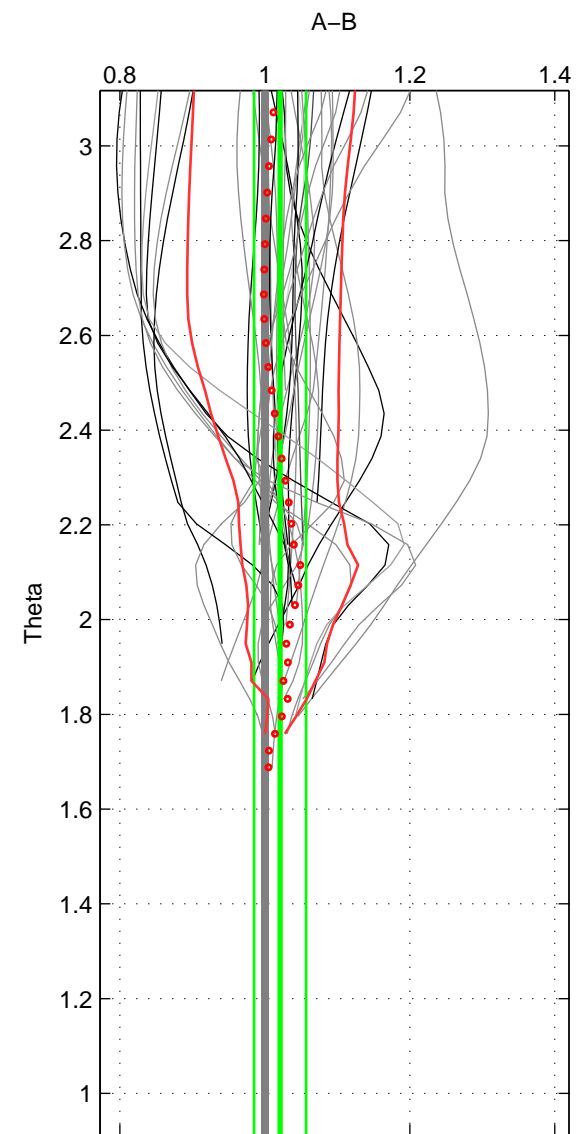

Cruise A (red). Date: Oct 1998 Cruisename: 686-49UP19980916
 Cruise B (blue). Date: Nov 2001 Cruisename: 695-49UP20011010

*** "Favourite" values are those of space 2.

	Offset	O.StDev	Ratio	R.Stdev	Rating
SIGMA:	2.584	3.579	1.044	0.046	4
THETA:	1.678	2.993	1.021	0.036	5
DEPTH:	0.449	0.417	1.004	0.006	3
FAV.:	1.678	2.993	1.021	0.036	5

Profiles of A: 25
 Profiles of B: 3
 Diff profs : 9
 WMoffset (A-B): 2.5839
 WMoffset stdev: 3.5794
 WMratio (A/B): 1.0437
 WMratio stdev: 0.046231

Quality (1-5): 4

Profiles of A: 25
 Profiles of B: 18
 Diff profs : 34
 WMoffset (A-B): 1.6776
 WMoffset stdev: 2.9932
 WMratio (A/B): 1.0209
 WMratio stdev: 0.035987

Quality (1-5): 5

Profiles of A: 25
 Profiles of B: 18
 Diff profs : 34
 WMoffset (A-B): 0.44927
 WMoffset stdev: 0.41747
 WMratio (A/B): 1.0035
 WMratio stdev: 0.006063

Quality (1-5): 3

Please note that statistics are bad.