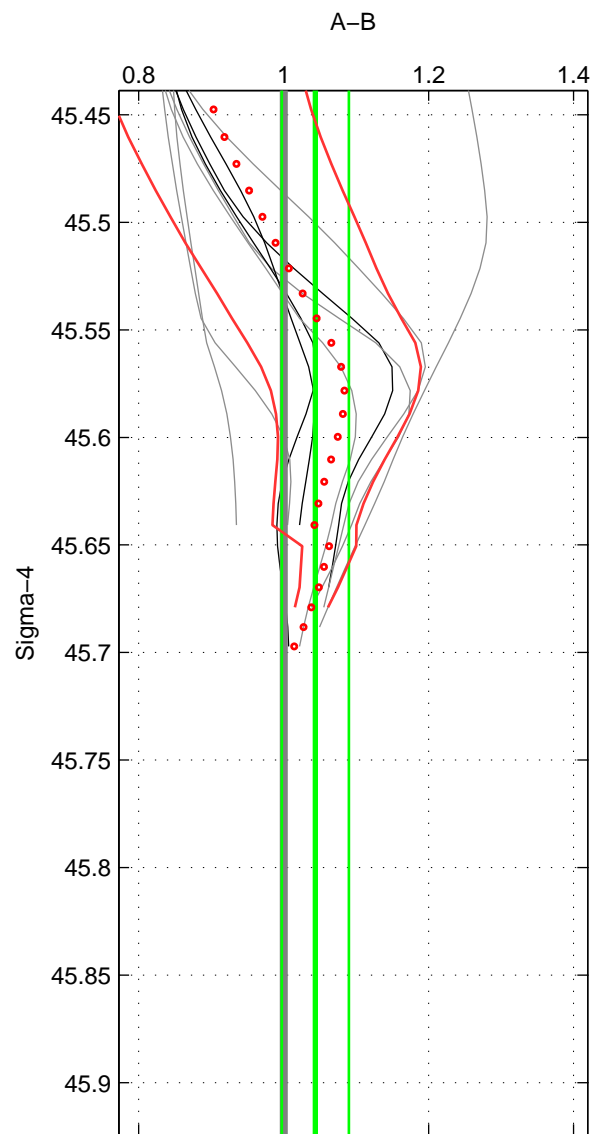

Cruise A (red). Date: Oct 1998 Cruisename: 686-49UP19980916
 Cruise B (blue). Date: Nov 2001 Cruisename: 695-49UP20011010

*** "Favourite" values are those of space 2.

	Offset	O.StDev	Ratio	R.Stdev	Rating
SIGMA:	2.584	3.579	1.044	0.046	4
THETA:	1.678	2.993	1.021	0.036	5
DEPTH:	0.449	0.417	1.004	0.006	3
FAV.:	1.678	2.993	1.021	0.036	5

Profiles of A: 25
 Profiles of B: 3
 Diff profs : 9
 WMoffset (A-B): 2.5839
 WMoffset stdev: 3.5794
 WMratio (A/B): 1.0437
 WMratio stdev: 0.046231

Quality (1-5): 4

Profiles of A: 25
 Profiles of B: 18
 Diff profs : 34
 WMoffset (A-B): 1.6776
 WMoffset stdev: 2.9932
 WMratio (A/B): 1.0209
 WMratio stdev: 0.035987

Quality (1-5): 5

Profiles of A: 25
 Profiles of B: 18
 Diff profs : 34
 WMoffset (A-B): 0.44927
 WMoffset stdev: 0.41747
 WMratio (A/B): 1.0035
 WMratio stdev: 0.006063

Quality (1-5): 3

Please note that statistics are bad.