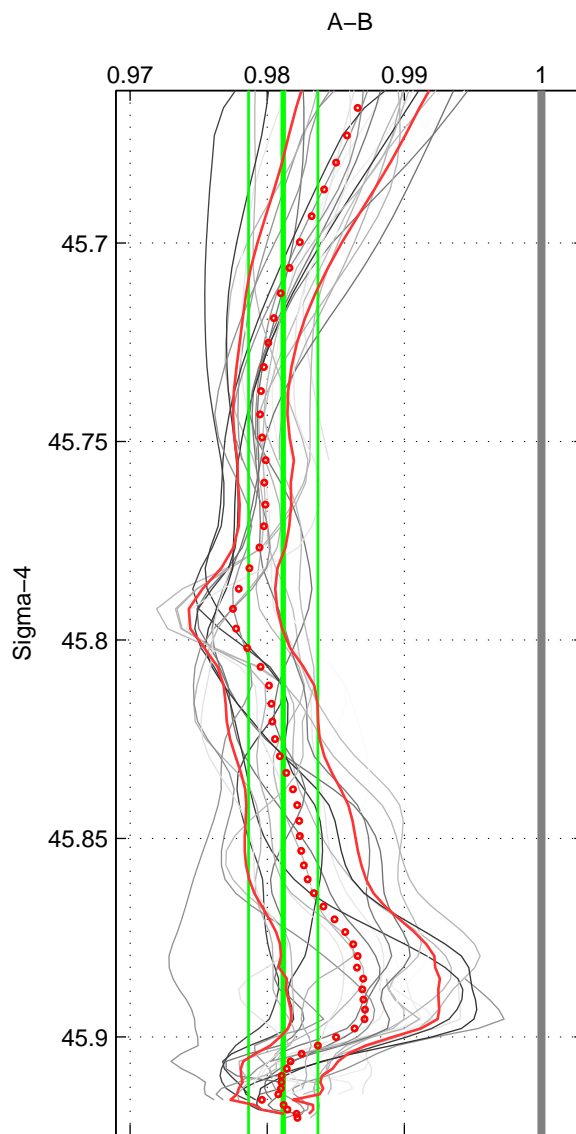

Cruise A (red). Date: Oct 2003 Cruisename: 233-316N20030922  
 Cruise B (blue). Date: Feb 1998 Cruisename: 252-33RO19980123

\*\*\* "Favourite" values are means of spaces 1 2 3.

	Offset	O.StDev	Ratio	R.Stdev	Rating
SIGMA:	-4.823	0.654	0.981	0.003	5
THETA:	-4.861	0.570	0.981	0.002	5
DEPTH:	-4.675	0.838	0.982	0.003	5
FAV. :	-4.786	0.687	0.981	0.003	5

Profiles of A: 5  
 Profiles of B: 7  
 Diff profs : 28  
 WMoffset (A-B): -4.8232  
 WMoffset stdev: 0.65401  
 WMratio (A/B): 0.98117  
 WMratio stdev: 0.0025269

Quality (1-5): 5

Profiles of A: 5  
 Profiles of B: 7  
 Diff profs : 28  
 WMoffset (A-B): -4.8608  
 WMoffset stdev: 0.56957  
 WMratio (A/B): 0.98104  
 WMratio stdev: 0.0022015

Quality (1-5): 5

Profiles of A: 5  
 Profiles of B: 7  
 Diff profs : 28  
 WMoffset (A-B): -4.6746  
 WMoffset stdev: 0.83813  
 WMratio (A/B): 0.98177  
 WMratio stdev: 0.0032325

Quality (1-5): 5