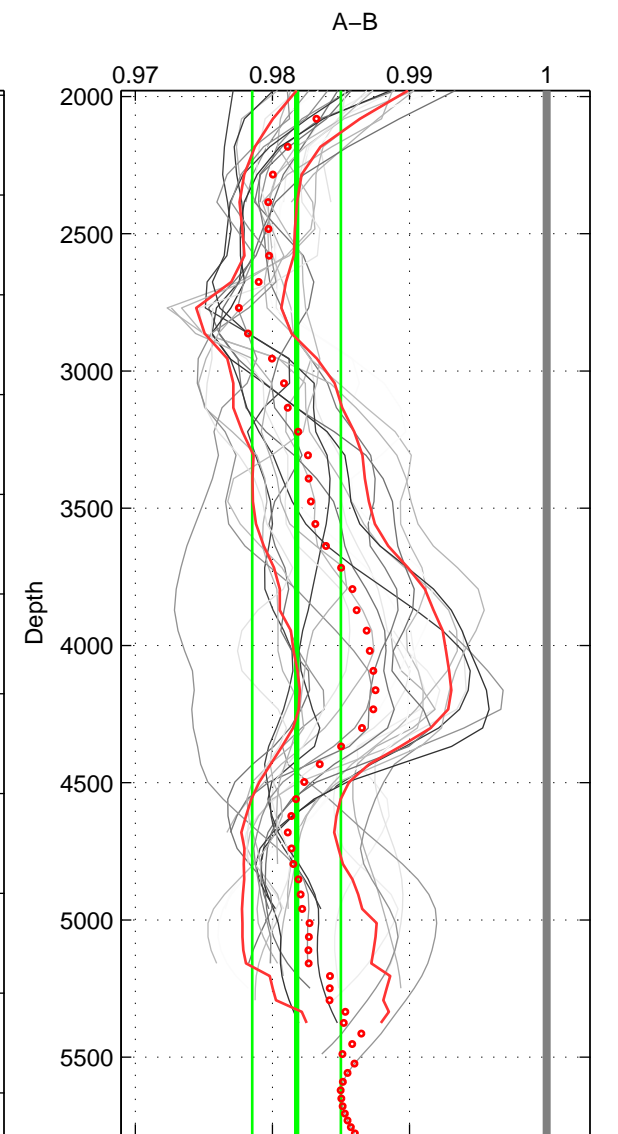

Cruise A (red). Date: Oct 2003 Cruisename: 233-316N20030922  
 Cruise B (blue). Date: Feb 1998 Cruisename: 252-33RO19980123

\*\*\* "Favourite" values are means of spaces 1 2 3.

	Offset	O.StDev	Ratio	R.Stdev	Rating
SIGMA:	-4.823	0.654	0.981	0.003	5
THETA:	-4.861	0.570	0.981	0.002	5
DEPTH:	-4.675	0.838	0.982	0.003	5
FAV. :	-4.786	0.687	0.981	0.003	5

Profiles of A: 5  
 Profiles of B: 7  
 Diff profs : 28  
 WMoffset (A-B): -4.8232  
 WMoffset stdev: 0.65401  
 WMratio (A/B): 0.98117  
 WMratio stdev: 0.0025269

Quality (1-5): 5

Profiles of A: 5  
 Profiles of B: 7  
 Diff profs : 28  
 WMoffset (A-B): -4.8608  
 WMoffset stdev: 0.56957  
 WMratio (A/B): 0.98104  
 WMratio stdev: 0.0022015

Quality (1-5): 5

Profiles of A: 5  
 Profiles of B: 7  
 Diff profs : 28  
 WMoffset (A-B): -4.6746  
 WMoffset stdev: 0.83813  
 WMratio (A/B): 0.98177  
 WMratio stdev: 0.0032325

Quality (1-5): 5