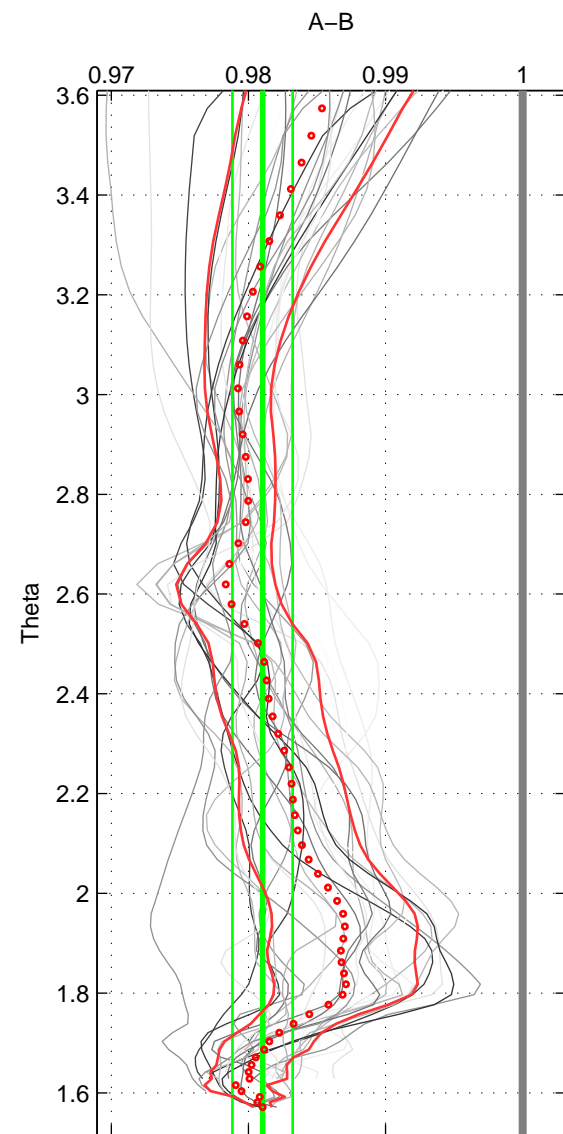

Cruise A (red). Date: Oct 2003 Cruisename: 233-316N20030922  
 Cruise B (blue). Date: Feb 1998 Cruisename: 252-33RO19980123

\*\*\* "Favourite" values are means of spaces 1 2 3.

	Offset	O.StDev	Ratio	R.Stdev	Rating
SIGMA:	-4.823	0.654	0.981	0.003	5
THETA:	-4.861	0.570	0.981	0.002	5
DEPTH:	-4.675	0.838	0.982	0.003	5
FAV. :	-4.786	0.687	0.981	0.003	5

Profiles of A: 5  
 Profiles of B: 7  
 Diff profs : 28  
 WMoffset (A-B): -4.8232  
 WMoffset stdev: 0.65401  
 WMratio (A/B): 0.98117  
 WMratio stdev: 0.0025269

Quality (1-5): 5

Profiles of A: 5  
 Profiles of B: 7  
 Diff profs : 28  
 WMoffset (A-B): -4.8608  
 WMoffset stdev: 0.56957  
 WMratio (A/B): 0.98104  
 WMratio stdev: 0.0022015

Quality (1-5): 5

Profiles of A: 5  
 Profiles of B: 7  
 Diff profs : 28  
 WMoffset (A-B): -4.6746  
 WMoffset stdev: 0.83813  
 WMratio (A/B): 0.98177  
 WMratio stdev: 0.0032325

Quality (1-5): 5