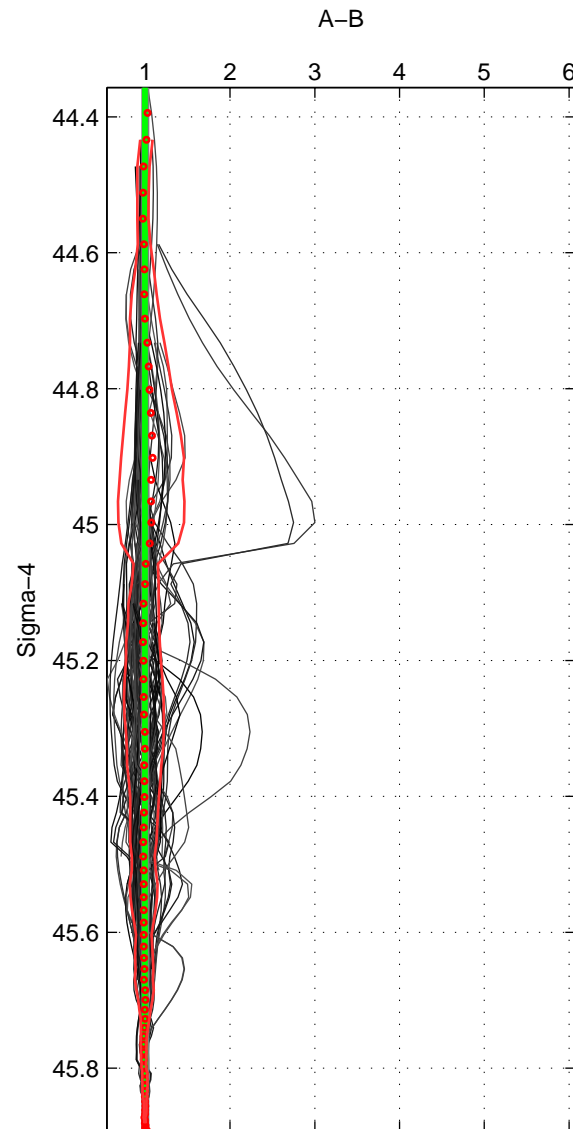

Cruise A (red). Date: Mar 1991 Cruisename: 479-31DS19910307
 Cruise B (blue). Date: May 1984 Cruisename: 484-31WT19840505

*** "Favourite" values are means of spaces 1 2 3.

	Offset	O.StDev	Ratio	R.Stdev	Rating
SIGMA:	-0.618	2.717	0.995	0.016	5
THETA:	-0.469	2.539	0.996	0.015	5
DEPTH:	-1.167	1.721	0.992	0.011	5
FAV. :	-0.751	2.326	0.995	0.014	5

Profiles of A: 34
 Profiles of B: 56
 Diff profs : 92
 WMoffset (A-B): -0.61836
 WMoffset stdev: 2.7168
 WMratio (A/B): 0.99517
 WMratio stdev: 0.016289

Quality (1-5): 5

Profiles of A: 35
 Profiles of B: 56
 Diff profs : 96
 WMoffset (A-B): -0.46909
 WMoffset stdev: 2.5393
 WMratio (A/B): 0.99632
 WMratio stdev: 0.01539

Quality (1-5): 5

Profiles of A: 34
 Profiles of B: 56
 Diff profs : 89
 WMoffset (A-B): -1.1665
 WMoffset stdev: 1.7207
 WMratio (A/B): 0.99231
 WMratio stdev: 0.010851

Quality (1-5): 5