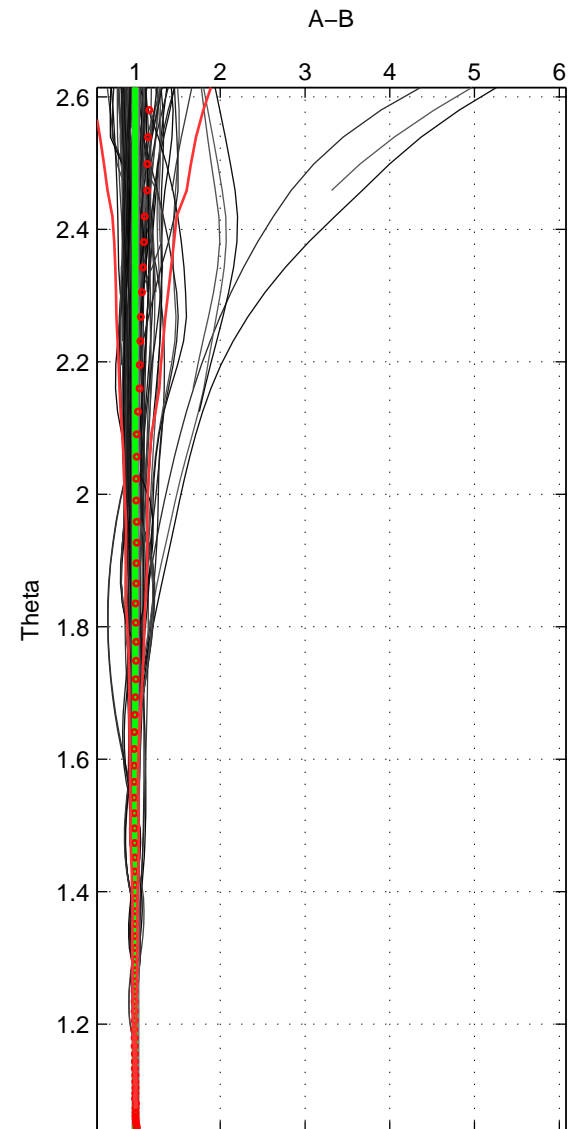

Cruise A (red). Date: Mar 1991 Cruisename: 479-31DS19910307
 Cruise B (blue). Date: May 1984 Cruisename: 484-31WT19840505

*** "Favourite" values are means of spaces 1 2 3.

	Offset	O.StDev	Ratio	R.Stdev	Rating
SIGMA:	-0.618	2.717	0.995	0.016	5
THETA:	-0.469	2.539	0.996	0.015	5
DEPTH:	-1.167	1.721	0.992	0.011	5
FAV. :	-0.751	2.326	0.995	0.014	5

Profiles of A: 34
 Profiles of B: 56
 Diff profs : 92
 WMoffset (A-B): -0.61836
 WMoffset stdev: 2.7168
 WMratio (A/B): 0.99517
 WMratio stdev: 0.016289

Quality (1-5): 5

Profiles of A: 35
 Profiles of B: 56
 Diff profs : 96
 WMoffset (A-B): -0.46909
 WMoffset stdev: 2.5393
 WMratio (A/B): 0.99632
 WMratio stdev: 0.01539

Quality (1-5): 5

Profiles of A: 34
 Profiles of B: 56
 Diff profs : 89
 WMoffset (A-B): -1.1665
 WMoffset stdev: 1.7207
 WMratio (A/B): 0.99231
 WMratio stdev: 0.010851

Quality (1-5): 5