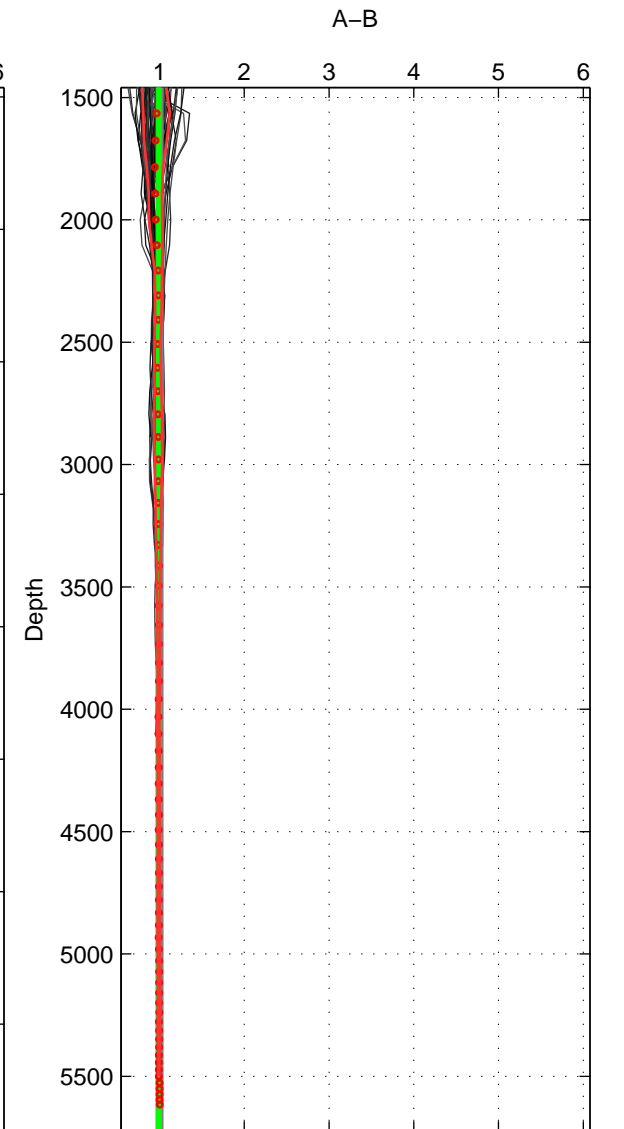

Cruise A (red). Date: Mar 1991 Cruisename: 479-31DS19910307
 Cruise B (blue). Date: May 1984 Cruisename: 484-31WT19840505

*** "Favourite" values are means of spaces 1 2 3.

	Offset	O.StDev	Ratio	R.Stdev	Rating
SIGMA:	-0.618	2.717	0.995	0.016	5
THETA:	-0.469	2.539	0.996	0.015	5
DEPTH:	-1.167	1.721	0.992	0.011	5
FAV. :	-0.751	2.326	0.995	0.014	5

Profiles of A: 34
 Profiles of B: 56
 Diff profs : 92
 WMoffset (A-B): -0.61836
 WMoffset stdev: 2.7168
 WMratio (A/B): 0.99517
 WMratio stdev: 0.016289

Quality (1-5): 5

Profiles of A: 35
 Profiles of B: 56
 Diff profs : 96
 WMoffset (A-B): -0.46909
 WMoffset stdev: 2.5393
 WMratio (A/B): 0.99632
 WMratio stdev: 0.01539

Quality (1-5): 5

Profiles of A: 34
 Profiles of B: 56
 Diff profs : 89
 WMoffset (A-B): -1.1665
 WMoffset stdev: 1.7207
 WMratio (A/B): 0.99231
 WMratio stdev: 0.010851

Quality (1-5): 5