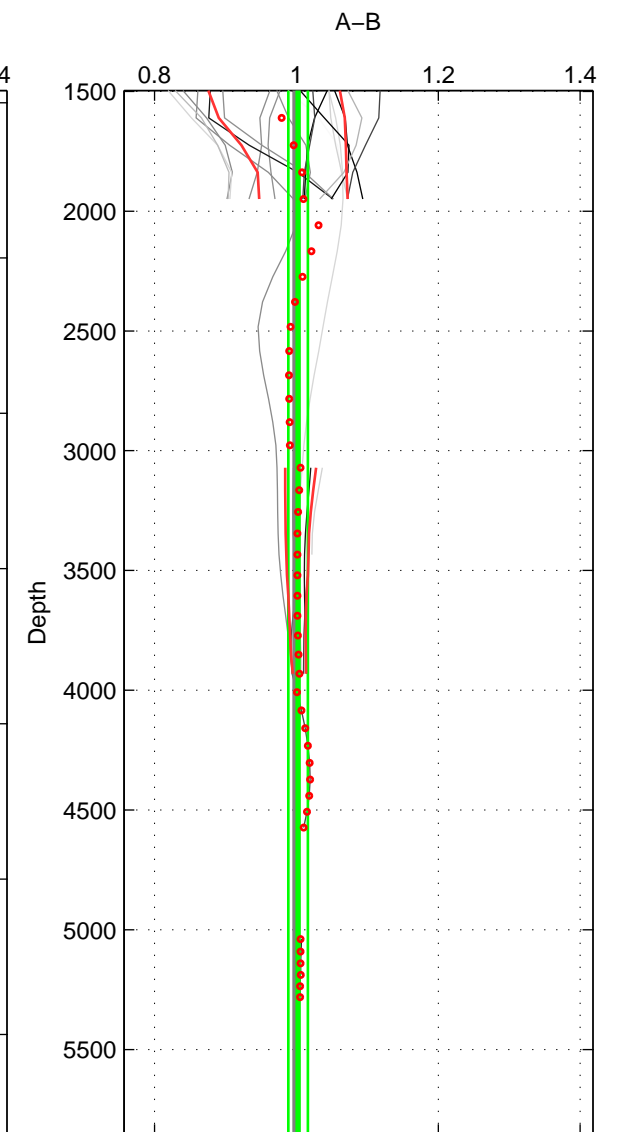

Cruise A (red). Date: Jun 2001 Cruisename: 591-49NZ20010604
 Cruise B (blue). Date: May 2000 Cruisename: 689-49UP20000420

*** "Favourite" values are those of space 2.

	Offset	O.StDev	Ratio	R.Stdev	Rating
SIGMA:	0.690	0.602	1.005	0.004	4
THETA:	0.444	0.962	1.003	0.006	5
DEPTH:	0.291	2.028	1.002	0.014	4
FAV.:	0.444	0.962	1.003	0.006	5

Profiles of A: 9
 Profiles of B: 12
 Diff profs : 18
 WMoffset (A-B): 0.69042
 WMoffset stdev: 0.60224
 WMratio (A/B): 1.005
 WMratio stdev: 0.0038971

Quality (1-5): 4

Profiles of A: 9
 Profiles of B: 12
 Diff profs : 18
 WMoffset (A-B): 0.44431
 WMoffset stdev: 0.96231
 WMratio (A/B): 1.003
 WMratio stdev: 0.0060759

Quality (1-5): 5

Profiles of A: 9
 Profiles of B: 12
 Diff profs : 18
 WMoffset (A-B): 0.29099
 WMoffset stdev: 2.0279
 WMratio (A/B): 1.0025
 WMratio stdev: 0.013739

Quality (1-5): 4