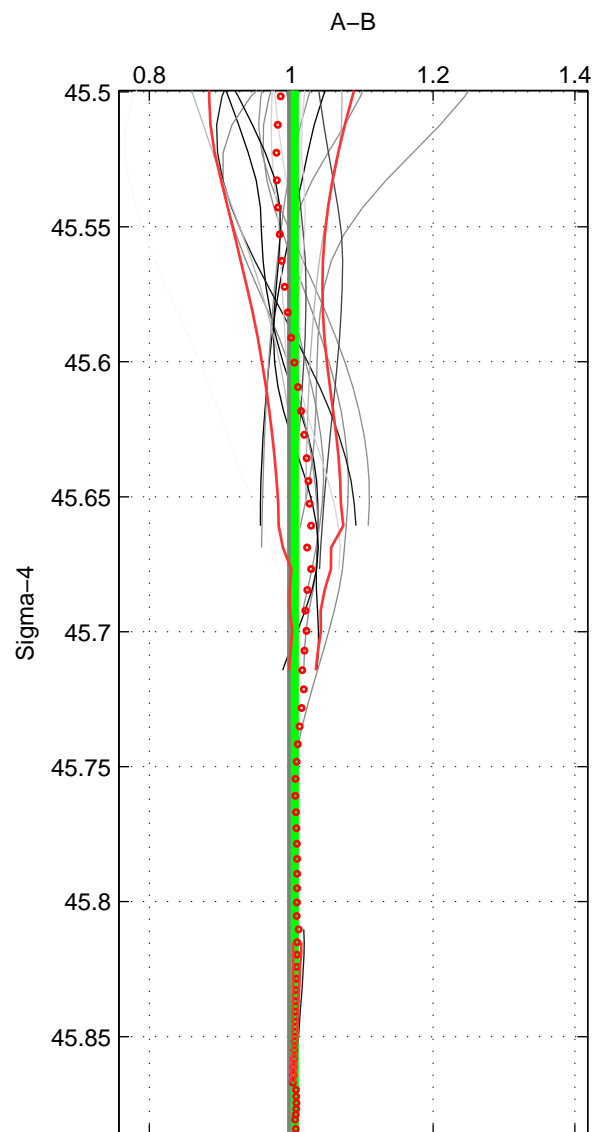

Cruise A (red). Date: Jun 2001 Cruisename: 591-49NZ20010604
 Cruise B (blue). Date: May 2000 Cruisename: 689-49UP20000420

*** "Favourite" values are those of space 2.

	Offset	O.StDev	Ratio	R.Stdev	Rating
SIGMA:	0.690	0.602	1.005	0.004	4
THETA:	0.444	0.962	1.003	0.006	5
DEPTH:	0.291	2.028	1.002	0.014	4
FAV.:	0.444	0.962	1.003	0.006	5

Profiles of A: 9
 Profiles of B: 12
 Diff profs : 18
 WMoffset (A-B): 0.69042
 WMoffset stdev: 0.60224
 WMratio (A/B): 1.005
 WMratio stdev: 0.0038971

Quality (1-5): 4

Profiles of A: 9
 Profiles of B: 12
 Diff profs : 18
 WMoffset (A-B): 0.44431
 WMoffset stdev: 0.96231
 WMratio (A/B): 1.003
 WMratio stdev: 0.0060759

Quality (1-5): 5

Profiles of A: 9
 Profiles of B: 12
 Diff profs : 18
 WMoffset (A-B): 0.29099
 WMoffset stdev: 2.0279
 WMratio (A/B): 1.0025
 WMratio stdev: 0.013739

Quality (1-5): 4