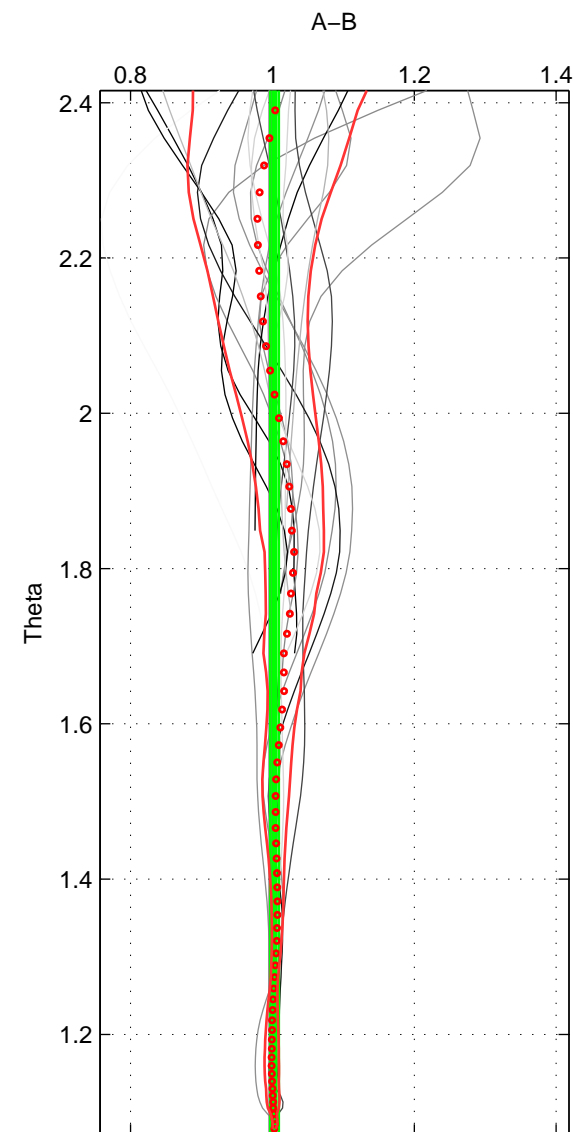

Cruise A (red). Date: Jun 2001 Cruisename: 591-49NZ20010604
 Cruise B (blue). Date: May 2000 Cruisename: 689-49UP20000420

*** "Favourite" values are those of space 2.

	Offset	O.StDev	Ratio	R.Stdev	Rating
SIGMA:	0.690	0.602	1.005	0.004	4
THETA:	0.444	0.962	1.003	0.006	5
DEPTH:	0.291	2.028	1.002	0.014	4
FAV.:	0.444	0.962	1.003	0.006	5

Profiles of A: 9
 Profiles of B: 12
 Diff profs : 18
 WMoffset (A-B): 0.69042
 WMoffset stdev: 0.60224
 WMratio (A/B): 1.005
 WMratio stdev: 0.0038971

Quality (1-5): 4

Profiles of A: 9
 Profiles of B: 12
 Diff profs : 18
 WMoffset (A-B): 0.44431
 WMoffset stdev: 0.96231
 WMratio (A/B): 1.003
 WMratio stdev: 0.0060759

Quality (1-5): 5

Profiles of A: 9
 Profiles of B: 12
 Diff profs : 18
 WMoffset (A-B): 0.29099
 WMoffset stdev: 2.0279
 WMratio (A/B): 1.0025
 WMratio stdev: 0.013739

Quality (1-5): 4