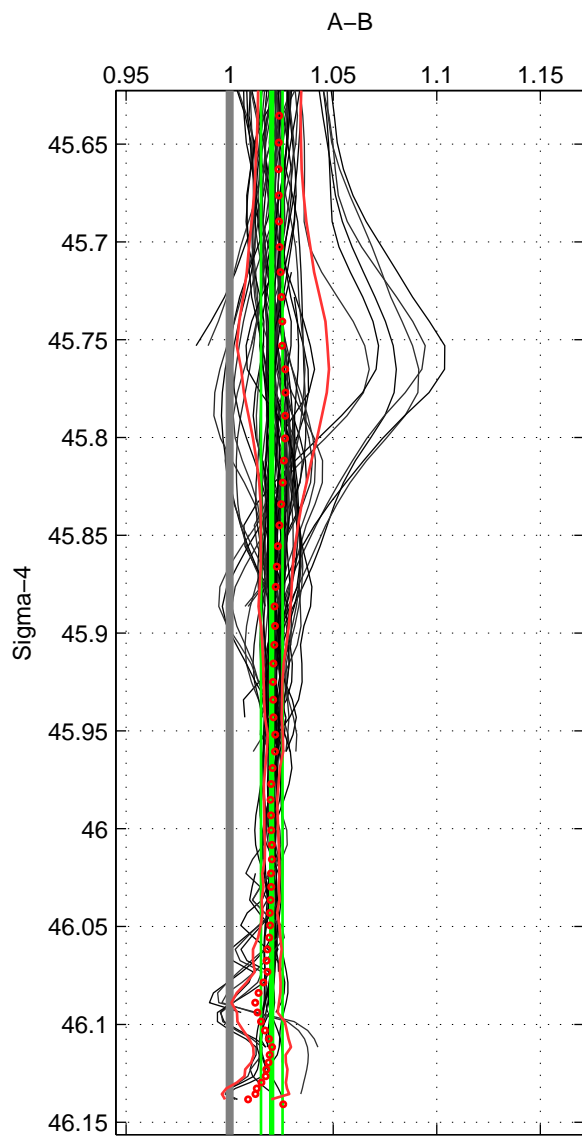

Cruise A (red). Date: Nov 2001 Cruisename: 334-09AR20011029

Cruise B (blue). Date: Apr 2008 Cruisename: 339-09AR20080322

\*\*\* "Favourite" values are means of spaces 1 2 3.

	Offset	O.StDev	Ratio	R.Stdev	Rating
SIGMA:	4.275	1.087	1.020	0.005	5
THETA:	4.125	1.113	1.019	0.005	5
DEPTH:	5.730	2.461	1.027	0.011	5
FAV.:	4.710	1.554	1.022	0.007	5

Profiles of A: 49  
 Profiles of B: 52  
 Diff profs : 92  
 WMoffset (A-B): 4.2748  
 WMoffset stdev: 1.0874  
 WMratio (A/B): 1.0203  
 WMratio stdev: 0.0051961

Quality (1-5): 5

Profiles of A: 49  
 Profiles of B: 52  
 Diff profs : 92  
 WMoffset (A-B): 4.1247  
 WMoffset stdev: 1.1131  
 WMratio (A/B): 1.0191  
 WMratio stdev: 0.0052039

Quality (1-5): 5

Profiles of A: 49  
 Profiles of B: 52  
 Diff profs : 92  
 WMoffset (A-B): 5.73  
 WMoffset stdev: 2.4611  
 WMratio (A/B): 1.027  
 WMratio stdev: 0.010926

Quality (1-5): 5