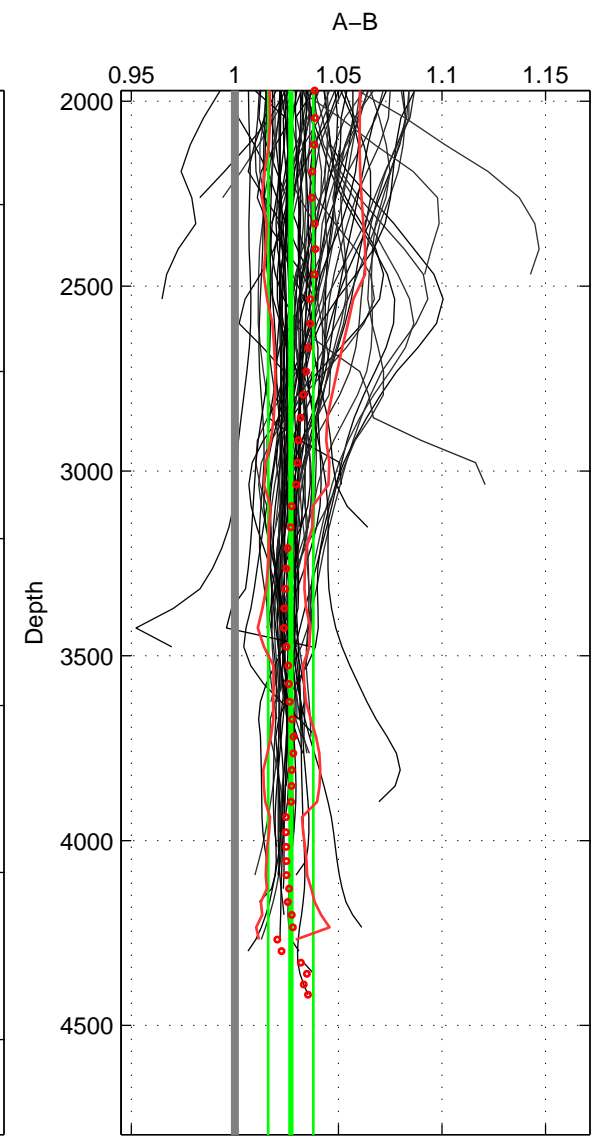

Cruise A (red). Date: Nov 2001 Cruisename: 334-09AR20011029

Cruise B (blue). Date: Apr 2008 Cruisename: 339-09AR20080322

\*\*\* "Favourite" values are means of spaces 1 2 3.

	Offset	O.StDev	Ratio	R.Stdev	Rating
SIGMA:	4.275	1.087	1.020	0.005	5
THETA:	4.125	1.113	1.019	0.005	5
DEPTH:	5.730	2.461	1.027	0.011	5
FAV.:	4.710	1.554	1.022	0.007	5

Profiles of A: 49  
 Profiles of B: 52  
 Diff profs : 92  
 WMoffset (A-B): 4.2748  
 WMoffset stdev: 1.0874  
 WMratio (A/B): 1.0203  
 WMratio stdev: 0.0051961

Quality (1-5): 5

Profiles of A: 49  
 Profiles of B: 52  
 Diff profs : 92  
 WMoffset (A-B): 4.1247  
 WMoffset stdev: 1.1131  
 WMratio (A/B): 1.0191  
 WMratio stdev: 0.0052039

Quality (1-5): 5

Profiles of A: 49  
 Profiles of B: 52  
 Diff profs : 92  
 WMoffset (A-B): 5.73  
 WMoffset stdev: 2.4611  
 WMratio (A/B): 1.027  
 WMratio stdev: 0.010926

Quality (1-5): 5