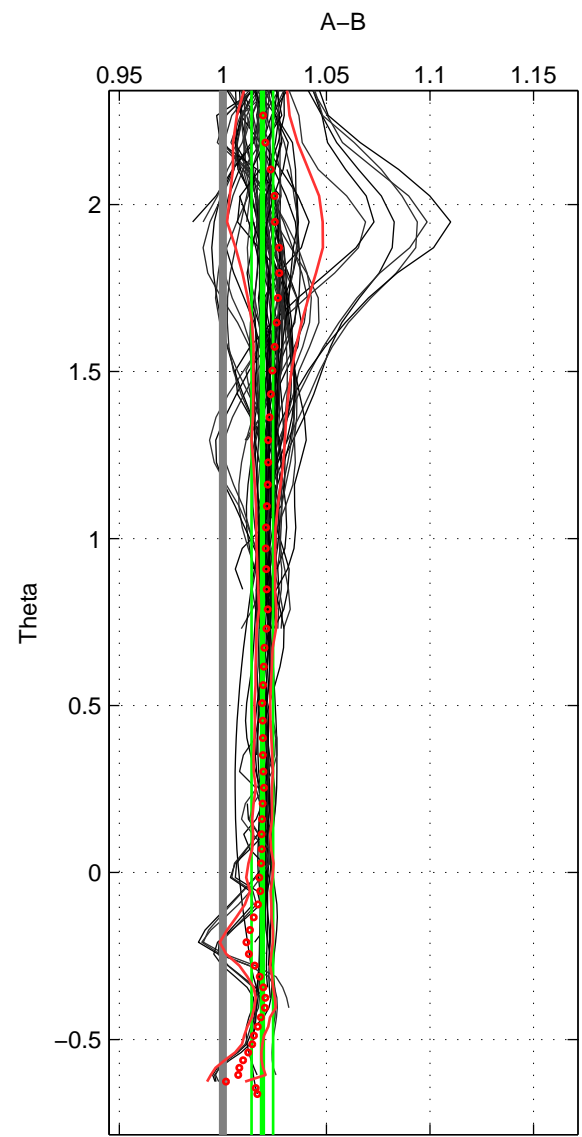

Cruise A (red). Date: Nov 2001 Cruisename: 334-09AR20011029

Cruise B (blue). Date: Apr 2008 Cruisename: 339-09AR20080322

\*\*\* "Favourite" values are means of spaces 1 2 3.

	Offset	O.StDev	Ratio	R.Stdev	Rating
SIGMA:	4.275	1.087	1.020	0.005	5
THETA:	4.125	1.113	1.019	0.005	5
DEPTH:	5.730	2.461	1.027	0.011	5
FAV.:	4.710	1.554	1.022	0.007	5

Profiles of A: 49  
 Profiles of B: 52  
 Diff profs : 92  
 WMoffset (A-B): 4.2748  
 WMoffset stdev: 1.0874  
 WMratio (A/B): 1.0203  
 WMratio stdev: 0.0051961

Quality (1-5): 5

Profiles of A: 49  
 Profiles of B: 52  
 Diff profs : 92  
 WMoffset (A-B): 4.1247  
 WMoffset stdev: 1.1131  
 WMratio (A/B): 1.0191  
 WMratio stdev: 0.0052039

Quality (1-5): 5

Profiles of A: 49  
 Profiles of B: 52  
 Diff profs : 92  
 WMoffset (A-B): 5.73  
 WMoffset stdev: 2.4611  
 WMratio (A/B): 1.027  
 WMratio stdev: 0.010926

Quality (1-5): 5