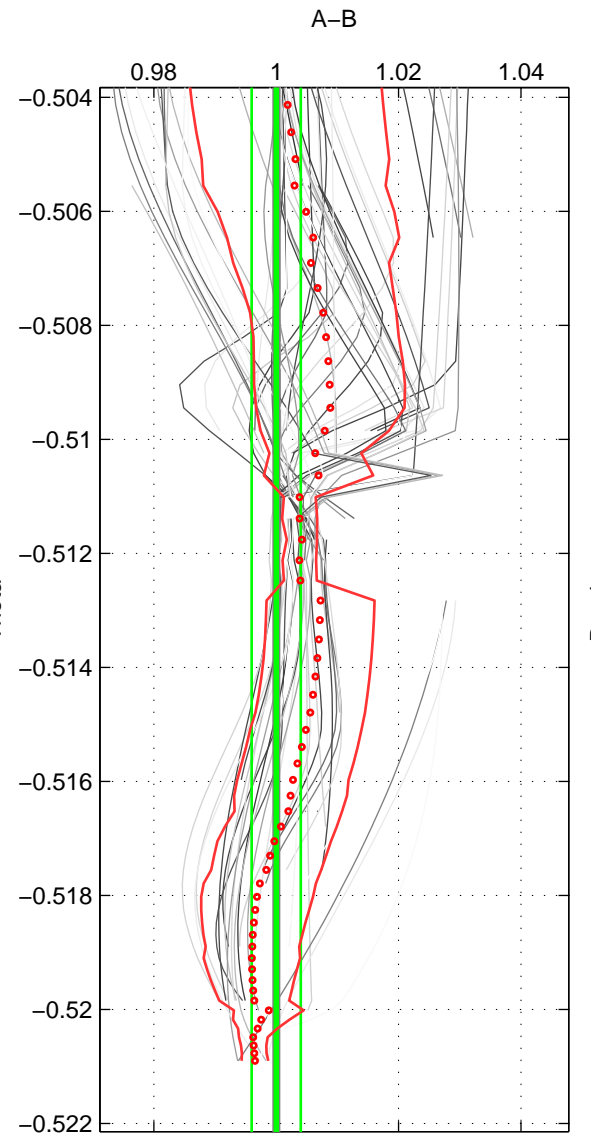

Cruise A (red). Date: Aug 2007 Cruisename: 45-18SN20070726

Cruise B (blue). Date: Sep 2005 Cruisename: 110-77DN20050819

\*\*\* "Favourite" values are means of spaces 1 2 3.

	Offset	O.StDev	Ratio	R.Stdev	Rating
SIGMA:	-1.217	1.168	0.996	0.004	5
THETA:	0.009	1.160	1.000	0.004	5
DEPTH:	0.794	0.361	1.003	0.001	5
FAV.:	-0.138	0.896	1.000	0.003	5

Profiles of A: 21  
 Profiles of B: 11  
 Diff profs: 51  
 WMoffset (A-B): -1.2172  
 WMoffset stdev: 1.1677  
 WMratio (A/B): 0.99581  
 WMratio stdev: 0.0040242

Quality (1-5): 5

Profiles of A: 21  
 Profiles of B: 11  
 Diff profs: 56  
 WMoffset (A-B): 0.0085969  
 WMoffset stdev: 1.1601  
 WMratio (A/B): 1  
 WMratio stdev: 0.0040282

Quality (1-5): 5

Profiles of A: 21  
 Profiles of B: 11  
 Diff profs: 58  
 WMoffset (A-B): 0.79407  
 WMoffset stdev: 0.36077  
 WMratio (A/B): 1.0028  
 WMratio stdev: 0.0012695

Quality (1-5): 5