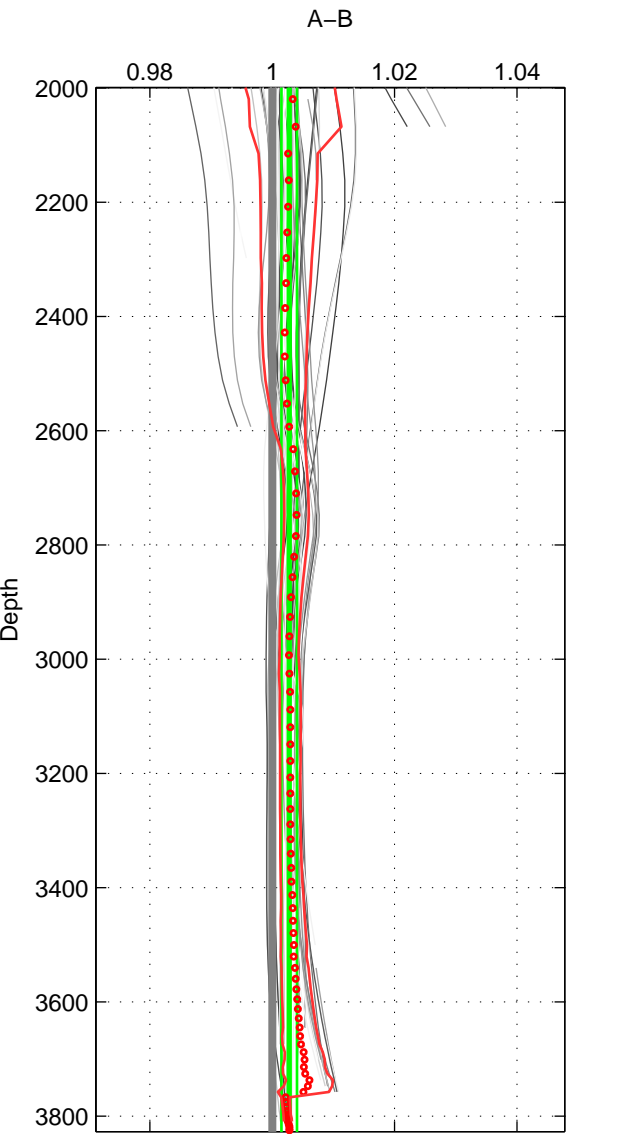

Cruise A (red). Date: Aug 2007 Cruisename: 45-18SN20070726

Cruise B (blue). Date: Sep 2005 Cruisename: 110-77DN20050819

\*\*\* "Favourite" values are means of spaces 1 2 3.

	Offset	O.StDev	Ratio	R.Stdev	Rating
SIGMA:	-1.217	1.168	0.996	0.004	5
THETA:	0.009	1.160	1.000	0.004	5
DEPTH:	0.794	0.361	1.003	0.001	5
FAV.:	-0.138	0.896	1.000	0.003	5

Profiles of A: 21  
 Profiles of B: 11  
 Diff profs: 51  
 WMoffset (A-B): -1.2172  
 WMoffset stdev: 1.1677  
 WMratio (A/B): 0.99581  
 WMratio stdev: 0.0040242

Quality (1-5): 5

Profiles of A: 21  
 Profiles of B: 11  
 Diff profs: 56  
 WMoffset (A-B): 0.0085969  
 WMoffset stdev: 1.1601  
 WMratio (A/B): 1  
 WMratio stdev: 0.0040282

Quality (1-5): 5

Profiles of A: 21  
 Profiles of B: 11  
 Diff profs: 58  
 WMoffset (A-B): 0.79407  
 WMoffset stdev: 0.36077  
 WMratio (A/B): 1.0028  
 WMratio stdev: 0.0012695

Quality (1-5): 5