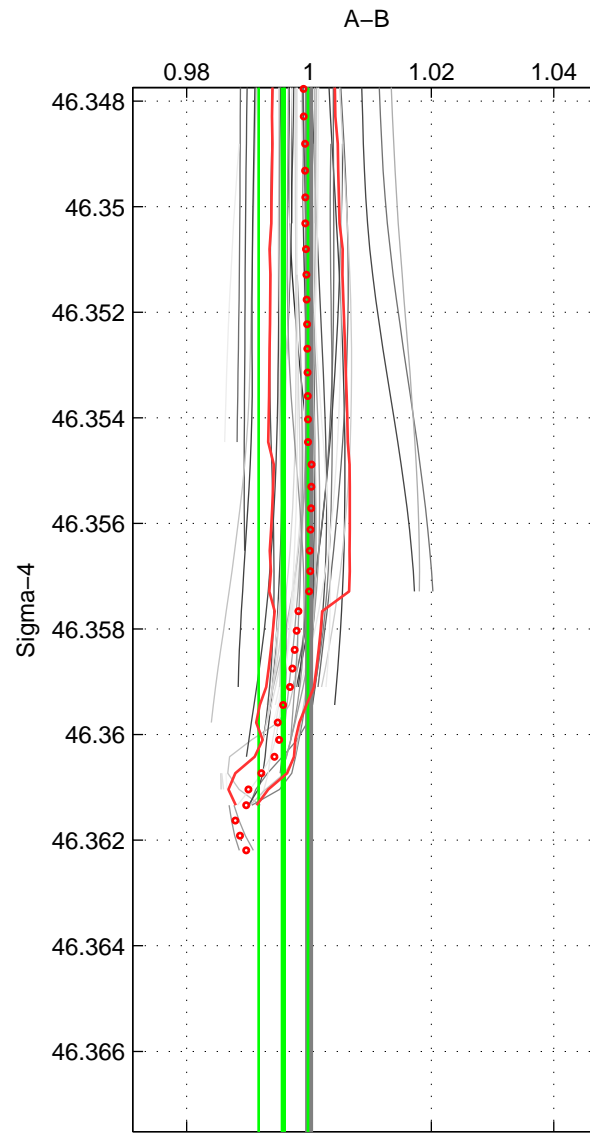

Cruise A (red). Date: Aug 2007 Cruisename: 45-18SN20070726

Cruise B (blue). Date: Sep 2005 Cruisename: 110-77DN20050819

\*\*\* "Favourite" values are means of spaces 1 2 3.

	Offset	O.StDev	Ratio	R.Stdev	Rating
SIGMA:	-1.217	1.168	0.996	0.004	5
THETA:	0.009	1.160	1.000	0.004	5
DEPTH:	0.794	0.361	1.003	0.001	5
FAV.:	-0.138	0.896	1.000	0.003	5

Profiles of A: 21  
 Profiles of B: 11  
 Diff profs: 51  
 WMoffset (A-B): -1.2172  
 WMoffset stdev: 1.1677  
 WMratio (A/B): 0.99581  
 WMratio stdev: 0.0040242

Quality (1-5): 5

Profiles of A: 21  
 Profiles of B: 11  
 Diff profs: 56  
 WMoffset (A-B): 0.0085969  
 WMoffset stdev: 1.1601  
 WMratio (A/B): 1  
 WMratio stdev: 0.0040282

Quality (1-5): 5

Profiles of A: 21  
 Profiles of B: 11  
 Diff profs: 58  
 WMoffset (A-B): 0.79407  
 WMoffset stdev: 0.36077  
 WMratio (A/B): 1.0028  
 WMratio stdev: 0.0012695

Quality (1-5): 5