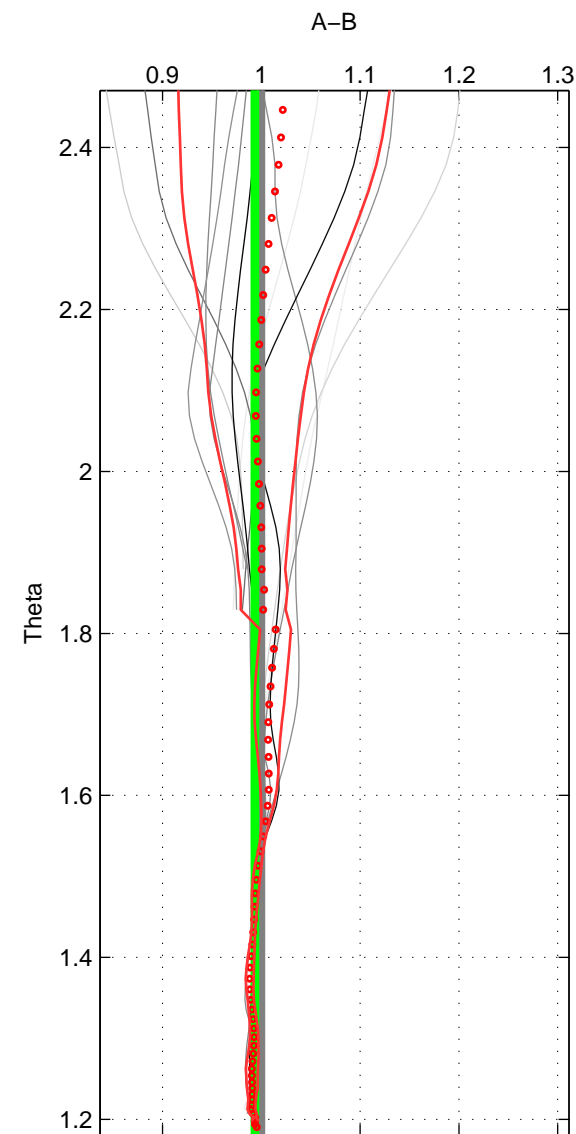

Cruise A (red). Date: Nov 1995 Cruisename: 625-49RY19951115

Cruise B (blue). Date: Apr 2007 Cruisename: 674-49UF20070424

*** "Favourite" values are those of space 1.

	Offset	O.StDev	Ratio	R.Stdev	Rating
SIGMA:	-0.352	2.592	0.997	0.023	5
THETA:	-0.918	0.448	0.994	0.003	4
DEPTH:	-2.043	0.732	0.982	0.008	3
FAV. :	-0.352	2.592	0.997	0.023	5

Profiles of A: 5
 Profiles of B: 4
 Diff profs : 12
 WMoffset (A-B): -0.35203
 WMoffset stdev: 2.5916
 WMratio (A/B): 0.99668
 WMratio stdev: 0.022537

Quality (1-5): 5

Profiles of A: 5
 Profiles of B: 4
 Diff profs : 12
 WMoffset (A-B): -0.91804
 WMoffset stdev: 0.44771
 WMratio (A/B): 0.99351
 WMratio stdev: 0.002983

Quality (1-5): 4

Profiles of A: 5
 Profiles of B: 4
 Diff profs : 12
 WMoffset (A-B): -2.0426
 WMoffset stdev: 0.73167
 WMratio (A/B): 0.98203
 WMratio stdev: 0.0081803

Quality (1-5): 3

Please note that statistics are bad.