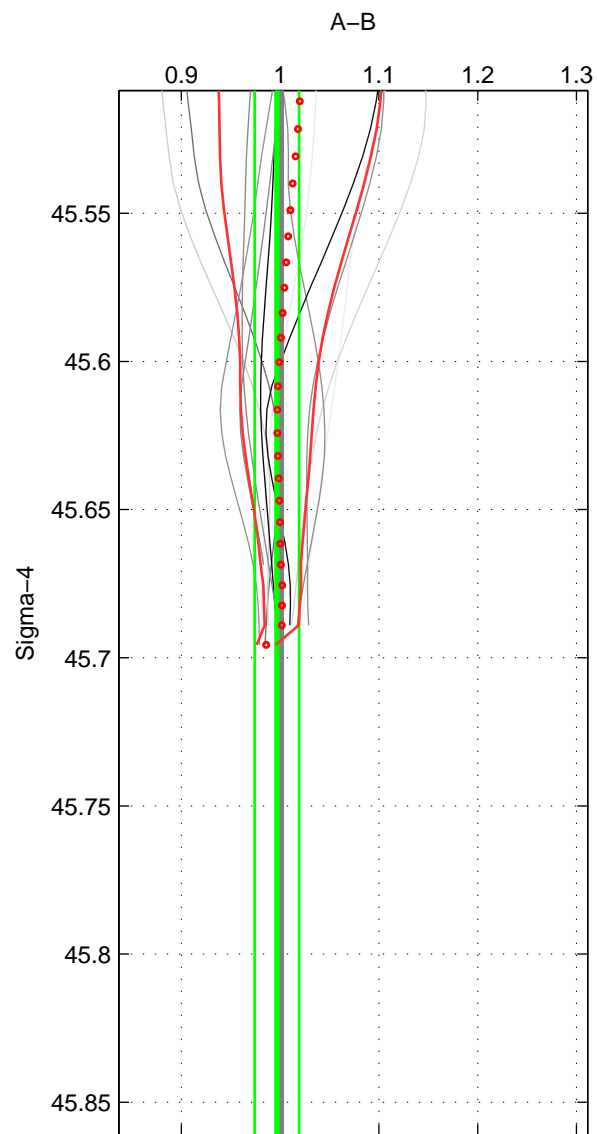

Cruise A (red). Date: Nov 1995 Cruisename: 625-49RY19951115

Cruise B (blue). Date: Apr 2007 Cruisename: 674-49UF20070424

*** "Favourite" values are those of space 1.

	Offset	O.StDev	Ratio	R.Stdev	Rating
SIGMA:	-0.352	2.592	0.997	0.023	5
THETA:	-0.918	0.448	0.994	0.003	4
DEPTH:	-2.043	0.732	0.982	0.008	3
FAV. :	-0.352	2.592	0.997	0.023	5

Profiles of A: 5
 Profiles of B: 4
 Diff profs : 12
 WMoffset (A-B): -0.35203
 WMoffset stdev: 2.5916
 WMratio (A/B): 0.99668
 WMratio stdev: 0.022537

Quality (1-5): 5

Profiles of A: 5
 Profiles of B: 4
 Diff profs : 12
 WMoffset (A-B): -0.91804
 WMoffset stdev: 0.44771
 WMratio (A/B): 0.99351
 WMratio stdev: 0.002983

Quality (1-5): 4

Profiles of A: 5
 Profiles of B: 4
 Diff profs : 12
 WMoffset (A-B): -2.0426
 WMoffset stdev: 0.73167
 WMratio (A/B): 0.98203
 WMratio stdev: 0.0081803

Quality (1-5): 3

Please note that statistics are bad.