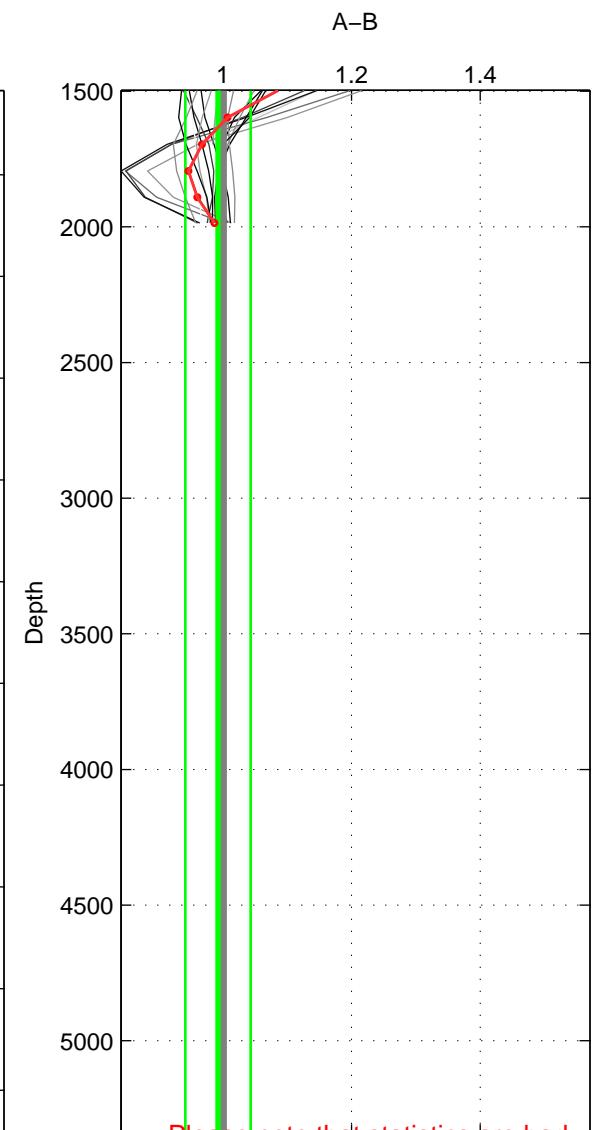

Cruise A (red). Date: Feb 2001 Cruisename: 654-49UF20010119

Cruise B (blue). Date: Oct 1998 Cruisename: 686-49UP19980916

\*\*\* "Favourite" values are means of spaces 1 2.

	Offset	O.StDev	Ratio	R.Stdev	Rating
SIGMA:	-0.494	3.006	0.996	0.034	4
THETA:	0.845	3.930	1.014	0.054	4
DEPTH:	-1.319	3.089	0.992	0.051	3
FAV.:	0.176	3.468	1.005	0.044	4

Profiles of A: 11  
 Profiles of B: 16  
 Diff profs : 24  
 WMoffset (A-B): -0.49372  
 WMoffset stdev: 3.0057  
 WMratio (A/B): 0.99584  
 WMratio stdev: 0.03387

Quality (1-5): 4

Profiles of A: 11  
 Profiles of B: 16  
 Diff profs : 24  
 WMoffset (A-B): 0.84541  
 WMoffset stdev: 3.9299  
 WMratio (A/B): 1.0145  
 WMratio stdev: 0.054062

Quality (1-5): 4

Profiles of A: 11  
 Profiles of B: 16  
 Diff profs : 24  
 WMoffset (A-B): -1.3193  
 WMoffset stdev: 3.0893  
 WMratio (A/B): 0.9924  
 WMratio stdev: 0.050755

Quality (1-5): 3

Please note that statistics are bad.