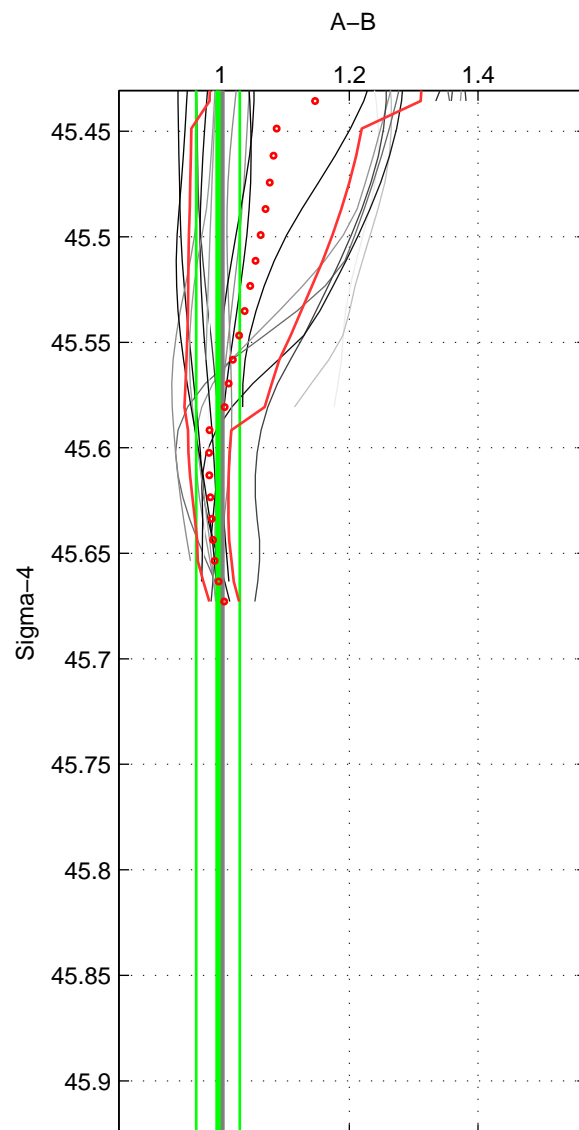

Cruise A (red). Date: Feb 2001 Cruisename: 654-49UF20010119

Cruise B (blue). Date: Oct 1998 Cruisename: 686-49UP19980916

\*\*\* "Favourite" values are means of spaces 1 2.

	Offset	O.StDev	Ratio	R.Stdev	Rating
SIGMA:	-0.494	3.006	0.996	0.034	4
THETA:	0.845	3.930	1.014	0.054	4
DEPTH:	-1.319	3.089	0.992	0.051	3
FAV.:	0.176	3.468	1.005	0.044	4

Profiles of A: 11  
 Profiles of B: 16  
 Diff profs : 24  
 WMoffset (A-B): -0.49372  
 WMoffset stdev: 3.0057  
 WMratio (A/B): 0.99584  
 WMratio stdev: 0.03387

Quality (1-5): 4

Profiles of A: 11  
 Profiles of B: 16  
 Diff profs : 24  
 WMoffset (A-B): 0.84541  
 WMoffset stdev: 3.9299  
 WMratio (A/B): 1.0145  
 WMratio stdev: 0.054062

Quality (1-5): 4

Profiles of A: 11  
 Profiles of B: 16  
 Diff profs : 24  
 WMoffset (A-B): -1.3193  
 WMoffset stdev: 3.0893  
 WMratio (A/B): 0.9924  
 WMratio stdev: 0.050755

Quality (1-5): 3

Please note that statistics are bad.