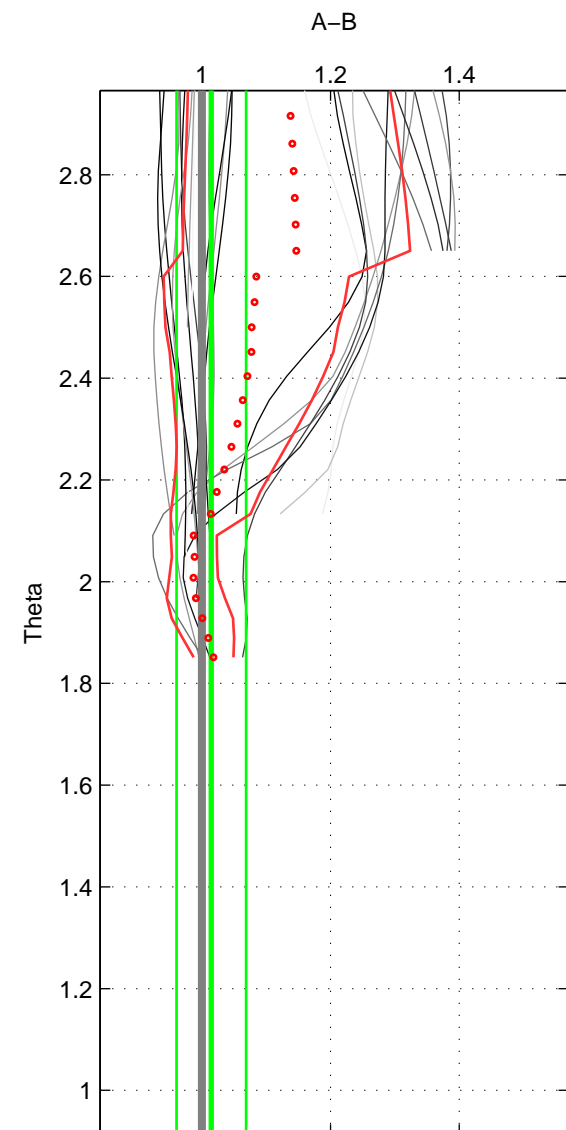

Cruise A (red). Date: Feb 2001 Cruisename: 654-49UF20010119

Cruise B (blue). Date: Oct 1998 Cruisename: 686-49UP19980916

\*\*\* "Favourite" values are means of spaces 1 2.

	Offset	O.StDev	Ratio	R.Stdev	Rating
SIGMA:	-0.494	3.006	0.996	0.034	4
THETA:	0.845	3.930	1.014	0.054	4
DEPTH:	-1.319	3.089	0.992	0.051	3
FAV.:	0.176	3.468	1.005	0.044	4

Profiles of A: 11  
 Profiles of B: 16  
 Diff profs : 24  
 WMoffset (A-B): -0.49372  
 WMoffset stdev: 3.0057  
 WMratio (A/B): 0.99584  
 WMratio stdev: 0.03387

Quality (1-5): 4

Profiles of A: 11  
 Profiles of B: 16  
 Diff profs : 24  
 WMoffset (A-B): 0.84541  
 WMoffset stdev: 3.9299  
 WMratio (A/B): 1.0145  
 WMratio stdev: 0.054062

Quality (1-5): 4

Profiles of A: 11  
 Profiles of B: 16  
 Diff profs : 24  
 WMoffset (A-B): -1.3193  
 WMoffset stdev: 3.0893  
 WMratio (A/B): 0.9924  
 WMratio stdev: 0.050755

Quality (1-5): 3

Please note that statistics are bad.