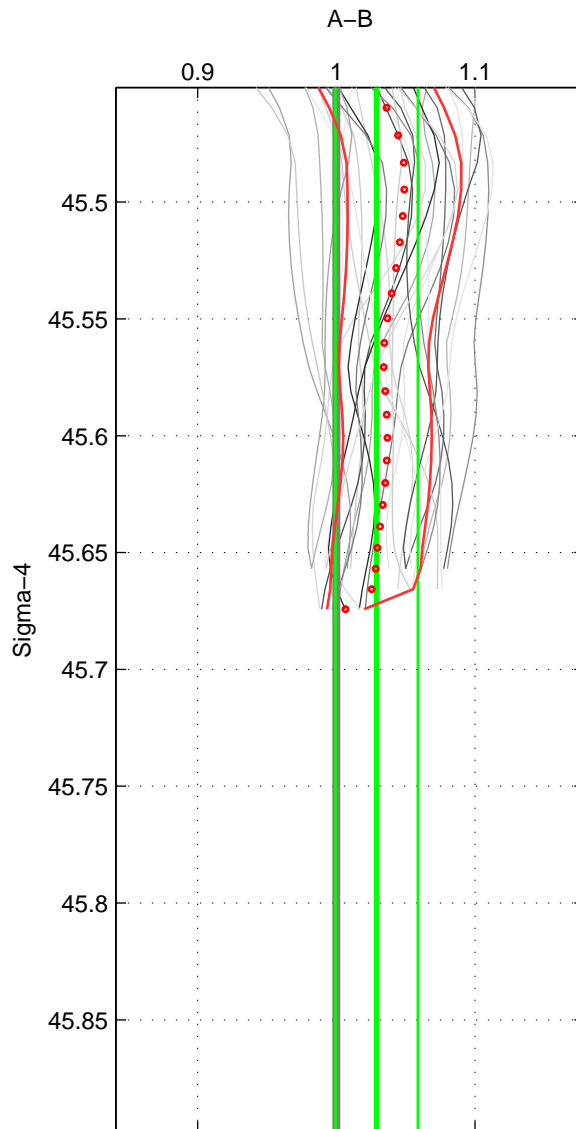

Cruise A (red). Date: Jun 2005 Cruisename: 605-49NZ20050525

Cruise B (blue). Date: Jul 2001 Cruisename: 694-49UP20010619

*** "Favourite" values are means of spaces 1 2.

	Offset	O.StDev	Ratio	R.Stdev	Rating
SIGMA:	1.647	1.656	1.029	0.030	4
THETA:	2.061	1.732	1.035	0.030	4
DEPTH:	-1.908	1.377	0.969	0.020	3
FAV.:	1.854	1.694	1.032	0.030	4

Profiles of A: 9
 Profiles of B: 4
 Diff profs : 28
 WMoffset (A-B): 1.6466
 WMoffset stdev: 1.6561
 WMratio (A/B): 1.0291
 WMratio stdev: 0.029726

Quality (1-5): 4

Profiles of A: 9
 Profiles of B: 4
 Diff profs : 28
 WMoffset (A-B): 2.0611
 WMoffset stdev: 1.7323
 WMratio (A/B): 1.035
 WMratio stdev: 0.02969

Quality (1-5): 4

Profiles of A: 9
 Profiles of B: 4
 Diff profs : 28
 WMoffset (A-B): -1.9081
 WMoffset stdev: 1.3772
 WMratio (A/B): 0.96896
 WMratio stdev: 0.019792

Quality (1-5): 3

Please note that statistics are bad.