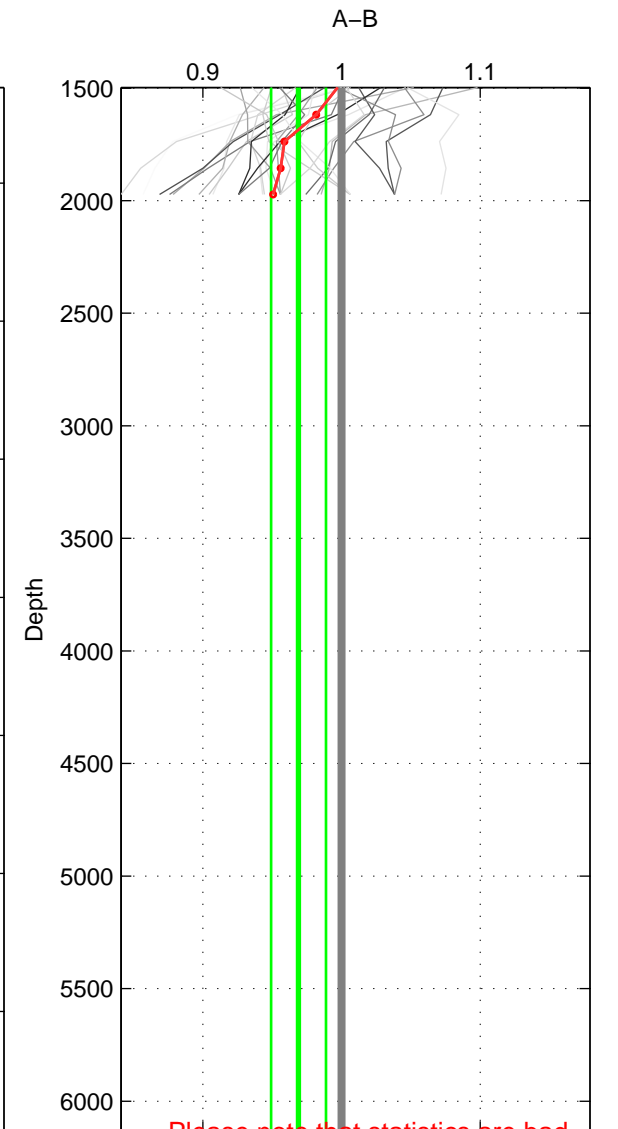

Cruise A (red). Date: Jun 2005 Cruisename: 605-49NZ20050525

Cruise B (blue). Date: Jul 2001 Cruisename: 694-49UP20010619

*** "Favourite" values are means of spaces 1 2.

	Offset	O.StDev	Ratio	R.Stdev	Rating
SIGMA:	1.647	1.656	1.029	0.030	4
THETA:	2.061	1.732	1.035	0.030	4
DEPTH:	-1.908	1.377	0.969	0.020	3
FAV.:	1.854	1.694	1.032	0.030	4

Profiles of A: 9
 Profiles of B: 4
 Diff profs : 28
 WMoffset (A-B): 1.6466
 WMoffset stdev: 1.6561
 WMratio (A/B): 1.0291
 WMratio stdev: 0.029726

Quality (1-5): 4

Profiles of A: 9
 Profiles of B: 4
 Diff profs : 28
 WMoffset (A-B): 2.0611
 WMoffset stdev: 1.7323
 WMratio (A/B): 1.035
 WMratio stdev: 0.02969

Quality (1-5): 4

Profiles of A: 9
 Profiles of B: 4
 Diff profs : 28
 WMoffset (A-B): -1.9081
 WMoffset stdev: 1.3772
 WMratio (A/B): 0.96896
 WMratio stdev: 0.019792

Quality (1-5): 3

Please note that statistics are bad.