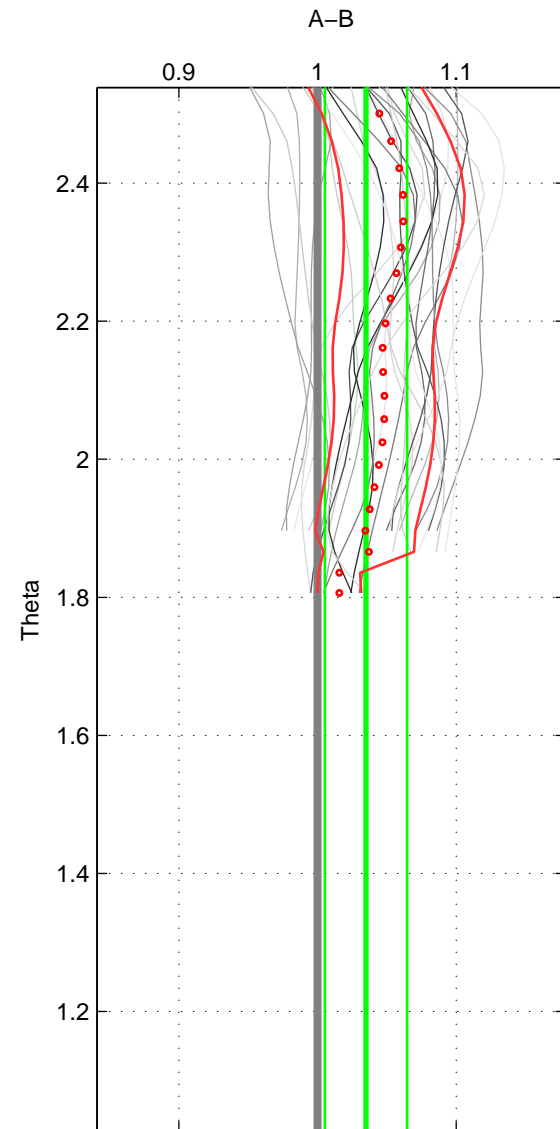

Cruise A (red). Date: Jun 2005 Cruisename: 605-49NZ20050525

Cruise B (blue). Date: Jul 2001 Cruisename: 694-49UP20010619

*** "Favourite" values are means of spaces 1 2.

	Offset	O.StDev	Ratio	R.Stdev	Rating
SIGMA:	1.647	1.656	1.029	0.030	4
THETA:	2.061	1.732	1.035	0.030	4
DEPTH:	-1.908	1.377	0.969	0.020	3
FAV.:	1.854	1.694	1.032	0.030	4

Profiles of A: 9
 Profiles of B: 4
 Diff profs : 28
 WMoffset (A-B): 1.6466
 WMoffset stdev: 1.6561
 WMratio (A/B): 1.0291
 WMratio stdev: 0.029726

Quality (1-5): 4

Profiles of A: 9
 Profiles of B: 4
 Diff profs : 28
 WMoffset (A-B): 2.0611
 WMoffset stdev: 1.7323
 WMratio (A/B): 1.035
 WMratio stdev: 0.02969

Quality (1-5): 4

Profiles of A: 9
 Profiles of B: 4
 Diff profs : 28
 WMoffset (A-B): -1.9081
 WMoffset stdev: 1.3772
 WMratio (A/B): 0.96896
 WMratio stdev: 0.019792

Quality (1-5): 3

Please note that statistics are bad.