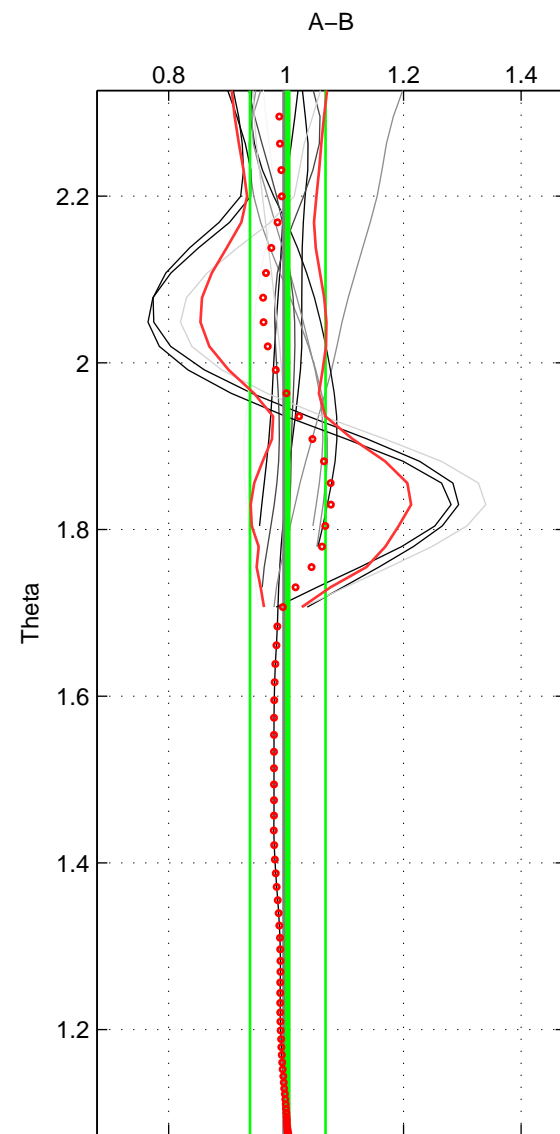

Cruise A (red). Date: Jun 2001 Cruisename: 591-49NZ20010604  
 Cruise B (blue). Date: Jun 2006 Cruisename: 711-49UP20060607

\*\*\* "Favourite" values are means of spaces 1 2.

	Offset	O.StDev	Ratio	R.Stdev	Rating
SIGMA:	-0.062	3.046	1.003	0.061	4
THETA:	-0.092	3.201	1.003	0.064	4
DEPTH:	0.082	1.866	0.997	0.032	3
FAV.:	-0.077	3.124	1.003	0.063	4

Profiles of A: 9  
 Profiles of B: 9  
 Diff profs : 13  
 WMoffset (A-B): -0.061654  
 WMoffset stdev: 3.0464  
 WMratio (A/B): 1.0027  
 WMratio stdev: 0.06143

Quality (1-5): 4

Profiles of A: 9  
 Profiles of B: 9  
 Diff profs : 13  
 WMoffset (A-B): -0.092022  
 WMoffset stdev: 3.201  
 WMratio (A/B): 1.0028  
 WMratio stdev: 0.064346

Quality (1-5): 4

Profiles of A: 9  
 Profiles of B: 9  
 Diff profs : 13  
 WMoffset (A-B): 0.081762  
 WMoffset stdev: 1.8662  
 WMratio (A/B): 0.99661  
 WMratio stdev: 0.032312

Quality (1-5): 3

Please note that statistics are bad.