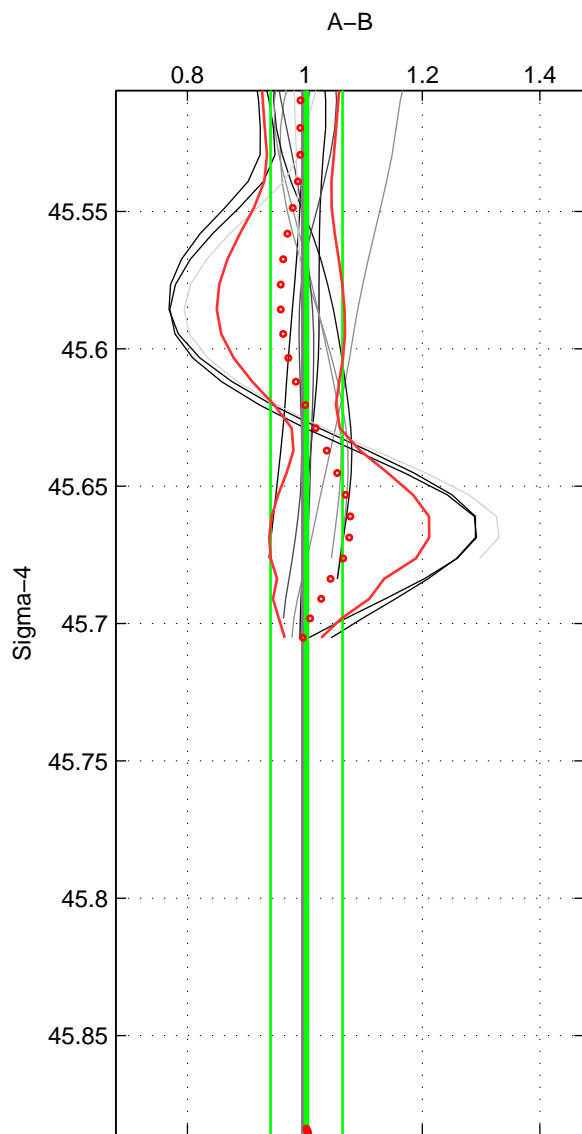

Cruise A (red). Date: Jun 2001 Cruisename: 591-49NZ20010604  
 Cruise B (blue). Date: Jun 2006 Cruisename: 711-49UP20060607

\*\*\* "Favourite" values are means of spaces 1 2.

	Offset	O.StDev	Ratio	R.Stdev	Rating
SIGMA:	-0.062	3.046	1.003	0.061	4
THETA:	-0.092	3.201	1.003	0.064	4
DEPTH:	0.082	1.866	0.997	0.032	3
FAV.:	-0.077	3.124	1.003	0.063	4

Profiles of A: 9  
 Profiles of B: 9  
 Diff profs : 13  
 WMoffset (A-B): -0.061654  
 WMoffset stdev: 3.0464  
 WMratio (A/B): 1.0027  
 WMratio stdev: 0.06143

Quality (1-5): 4

Profiles of A: 9  
 Profiles of B: 9  
 Diff profs : 13  
 WMoffset (A-B): -0.092022  
 WMoffset stdev: 3.201  
 WMratio (A/B): 1.0028  
 WMratio stdev: 0.064346

Quality (1-5): 4

Profiles of A: 9  
 Profiles of B: 9  
 Diff profs : 13  
 WMoffset (A-B): 0.081762  
 WMoffset stdev: 1.8662  
 WMratio (A/B): 0.99661  
 WMratio stdev: 0.032312

Quality (1-5): 3

Please note that statistics are bad.