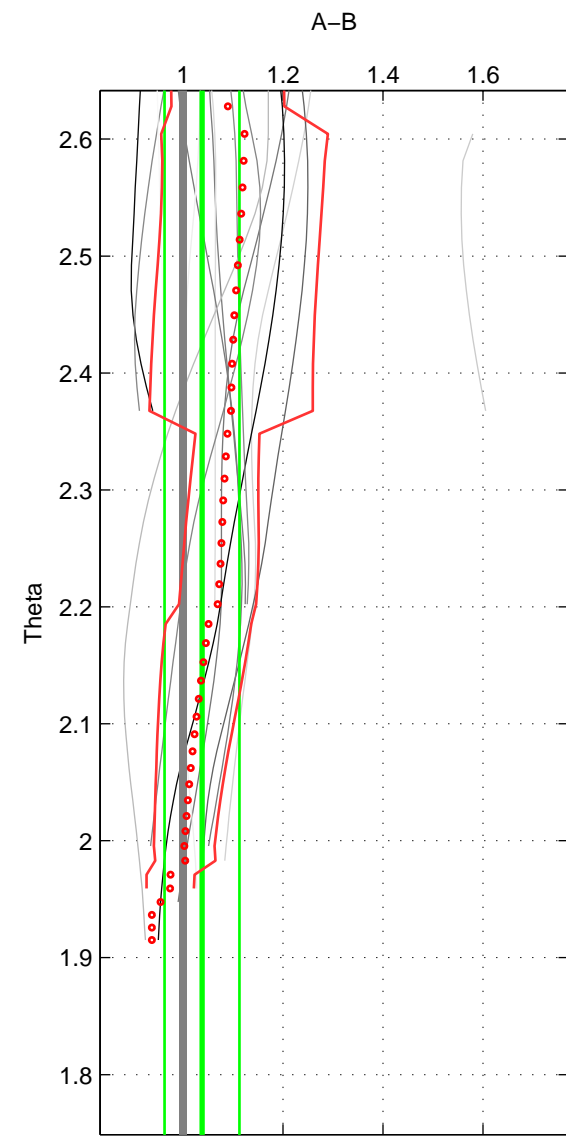

Cruise A (red). Date: May 1999 Cruisename: 687-49UP19990419

Cruise B (blue). Date: Feb 2005 Cruisename: 706-49UP20050114

\*\*\* "Favourite" values are means of spaces 1 2.

	Offset	O.StDev	Ratio	R.Stdev	Rating
SIGMA:	2.170	3.610	1.036	0.063	4
THETA:	2.313	4.379	1.038	0.075	4
DEPTH:	12.323	6.125	1.226	0.122	3
FAV.:	2.242	3.994	1.037	0.069	4

Profiles of A: 7  
 Profiles of B: 5  
 Diff profs: 15  
 WMoffset (A-B): 2.1705  
 WMoffset stdev: 3.6095  
 WMratio (A/B): 1.0358  
 WMratio stdev: 0.063222

Quality (1-5): 4

Profiles of A: 7  
 Profiles of B: 5  
 Diff profs: 15  
 WMoffset (A-B): 2.3135  
 WMoffset stdev: 4.3791  
 WMratio (A/B): 1.0381  
 WMratio stdev: 0.074989

Quality (1-5): 4

Profiles of A: 7  
 Profiles of B: 5  
 Diff profs: 14  
 WMoffset (A-B): 12.3226  
 WMoffset stdev: 6.1245  
 WMratio (A/B): 1.2263  
 WMratio stdev: 0.12217

Quality (1-5): 3