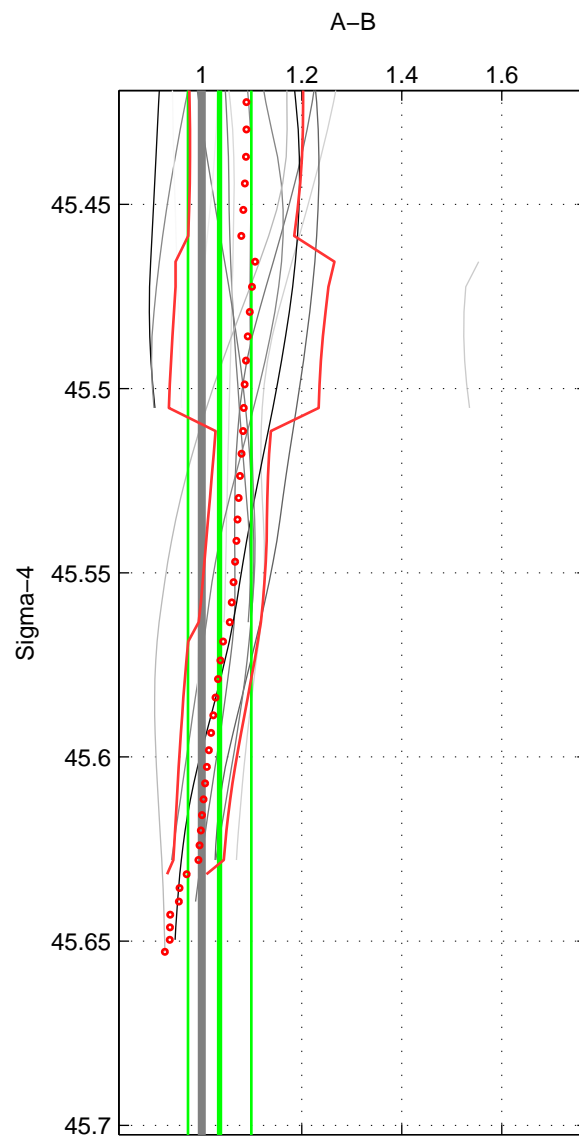

Cruise A (red). Date: May 1999 Cruisename: 687-49UP19990419

Cruise B (blue). Date: Feb 2005 Cruisename: 706-49UP20050114

\*\*\* "Favourite" values are means of spaces 1 2.

	Offset	O.StDev	Ratio	R.Stdev	Rating
SIGMA:	2.170	3.610	1.036	0.063	4
THETA:	2.313	4.379	1.038	0.075	4
DEPTH:	12.323	6.125	1.226	0.122	3
FAV.:	2.242	3.994	1.037	0.069	4

Profiles of A: 7  
 Profiles of B: 5  
 Diff profs: 15  
 WMoffset (A-B): 2.1705  
 WMoffset stdev: 3.6095  
 WMratio (A/B): 1.0358  
 WMratio stdev: 0.063222

Quality (1-5): 4

Profiles of A: 7  
 Profiles of B: 5  
 Diff profs: 15  
 WMoffset (A-B): 2.3135  
 WMoffset stdev: 4.3791  
 WMratio (A/B): 1.0381  
 WMratio stdev: 0.074989

Quality (1-5): 4

Profiles of A: 7  
 Profiles of B: 5  
 Diff profs: 14  
 WMoffset (A-B): 12.3226  
 WMoffset stdev: 6.1245  
 WMratio (A/B): 1.2263  
 WMratio stdev: 0.12217

Quality (1-5): 3