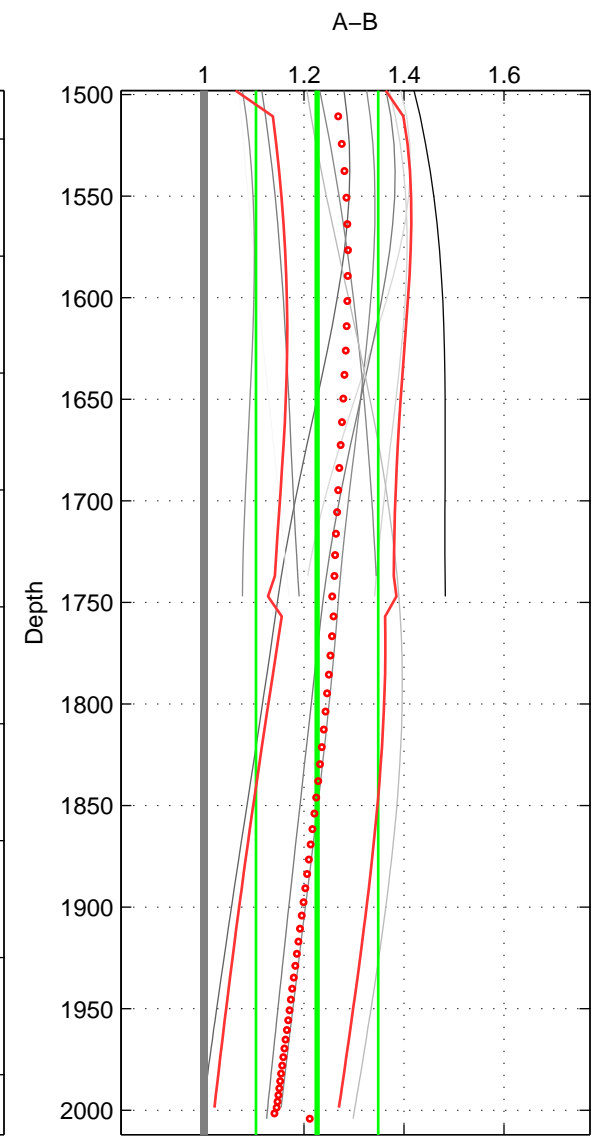

Cruise A (red). Date: May 1999 Cruisename: 687-49UP19990419

Cruise B (blue). Date: Feb 2005 Cruisename: 706-49UP20050114

\*\*\* "Favourite" values are means of spaces 1 2.

	Offset	O.StDev	Ratio	R.Stdev	Rating
SIGMA:	2.170	3.610	1.036	0.063	4
THETA:	2.313	4.379	1.038	0.075	4
DEPTH:	12.323	6.125	1.226	0.122	3
FAV.:	2.242	3.994	1.037	0.069	4

Profiles of A: 7  
 Profiles of B: 5  
 Diff profs: 15  
 WMoffset (A-B): 2.1705  
 WMoffset stdev: 3.6095  
 WMratio (A/B): 1.0358  
 WMratio stdev: 0.063222

Quality (1-5): 4

Profiles of A: 7  
 Profiles of B: 5  
 Diff profs: 15  
 WMoffset (A-B): 2.3135  
 WMoffset stdev: 4.3791  
 WMratio (A/B): 1.0381  
 WMratio stdev: 0.074989

Quality (1-5): 4

Profiles of A: 7  
 Profiles of B: 5  
 Diff profs: 14  
 WMoffset (A-B): 12.3226  
 WMoffset stdev: 6.1245  
 WMratio (A/B): 1.2263  
 WMratio stdev: 0.12217

Quality (1-5): 3