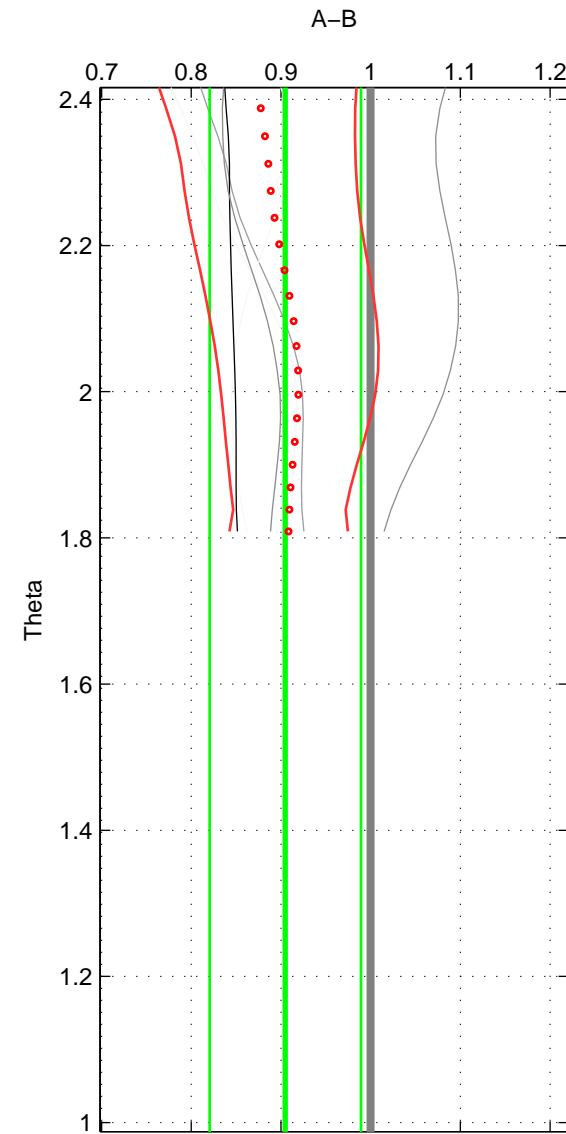

Cruise A (red). Date: May 1993 Cruisename: 558-49HH19930513

Cruise B (blue). Date: Jul 2005 Cruisename: 669-49UF20050615

*** "Favourite" values are means of spaces 1 2.

	Offset	O.StDev	Ratio	R.Stdev	Rating
SIGMA:	-5.468	5.129	0.922	0.073	3
THETA:	-6.763	6.033	0.905	0.084	3
DEPTH:	-9.324	0.779	0.866	0.017	2
FAV. :	-6.115	5.581	0.913	0.079	3

Profiles of A: 4
 Profiles of B: 4
 Diff profs : 6
 WMoffset (A-B): -5.4681
 WMoffset stdev: 5.1286
 WMratio (A/B): 0.922
 WMratio stdev: 0.072858

Quality (1-5): 3

Profiles of A: 4
 Profiles of B: 4
 Diff profs : 6
 WMoffset (A-B): -6.7626
 WMoffset stdev: 6.0335
 WMratio (A/B): 0.90487
 WMratio stdev: 0.08441

Quality (1-5): 3

Please note that statistics are bad.

Profiles of A: 4
 Profiles of B: 4
 Diff profs : 6
 WMoffset (A-B): -9.3243
 WMoffset stdev: 0.77878
 WMratio (A/B): 0.86632
 WMratio stdev: 0.017058