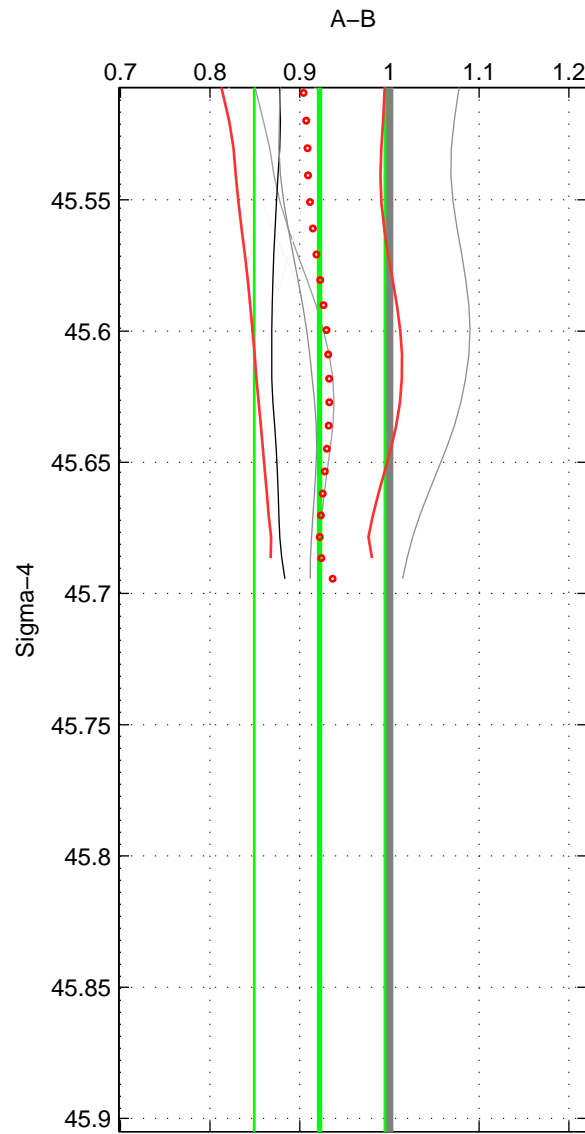

Cruise A (red). Date: May 1993 Cruisename: 558-49HH19930513

Cruise B (blue). Date: Jul 2005 Cruisename: 669-49UF20050615

*** "Favourite" values are means of spaces 1 2.

	Offset	O.StDev	Ratio	R.Stdev	Rating
SIGMA:	-5.468	5.129	0.922	0.073	3
THETA:	-6.763	6.033	0.905	0.084	3
DEPTH:	-9.324	0.779	0.866	0.017	2
FAV. :	-6.115	5.581	0.913	0.079	3

Profiles of A: 4
 Profiles of B: 4
 Diff profs : 6
 WMoffset (A-B): -5.4681
 WMoffset stdev: 5.1286
 WMratio (A/B): 0.922
 WMratio stdev: 0.072858

Quality (1-5): 3

Profiles of A: 4
 Profiles of B: 4
 Diff profs : 6
 WMoffset (A-B): -6.7626
 WMoffset stdev: 6.0335
 WMratio (A/B): 0.90487
 WMratio stdev: 0.08441

Quality (1-5): 3

Please note that statistics are bad.

Profiles of A: 4
 Profiles of B: 4
 Diff profs : 6
 WMoffset (A-B): -9.3243
 WMoffset stdev: 0.77878
 WMratio (A/B): 0.86632
 WMratio stdev: 0.017058