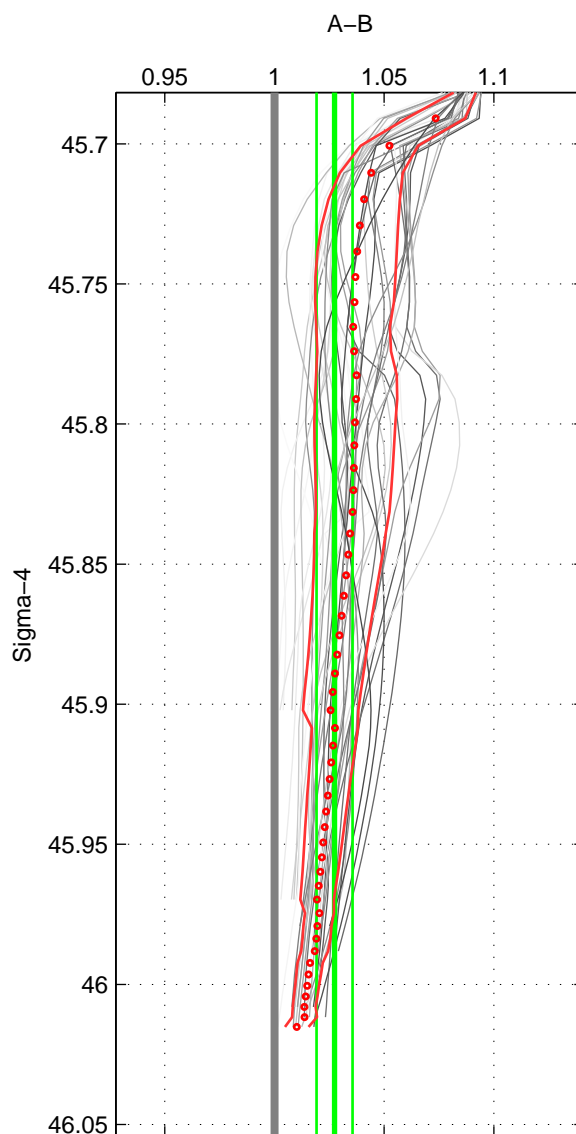

Cruise A (red). Date: Jul 1997 Cruisename: 154-06MT19970707

Cruise B (blue). Date: Sep 2005 Cruisename: 291-64PE20050907

\*\*\* "Favourite" values are means of spaces 1 2 3.

	Offset	O.StDev	Ratio	R.Stdev	Rating
SIGMA:	8.223	2.340	1.027	0.008	4
THETA:	7.700	2.138	1.026	0.007	4
DEPTH:	2.165	4.730	1.006	0.016	4
FAV.:	6.030	3.069	1.020	0.011	4

Profiles of A: 7  
 Profiles of B: 7  
 Diff profs : 37  
 WMoffset (A-B): 8.2234  
 WMoffset stdev: 2.3404  
 WMratio (A/B): 1.0274  
 WMratio stdev: 0.0081941

Quality (1-5): 4

Profiles of A: 7  
 Profiles of B: 7  
 Diff profs : 37  
 WMoffset (A-B): 7.6998  
 WMoffset stdev: 2.1382  
 WMratio (A/B): 1.0261  
 WMratio stdev: 0.007421

Quality (1-5): 4

Profiles of A: 7  
 Profiles of B: 7  
 Diff profs : 37  
 WMoffset (A-B): 2.1655  
 WMoffset stdev: 4.7298  
 WMratio (A/B): 1.0056  
 WMratio stdev: 0.016454

Quality (1-5): 4