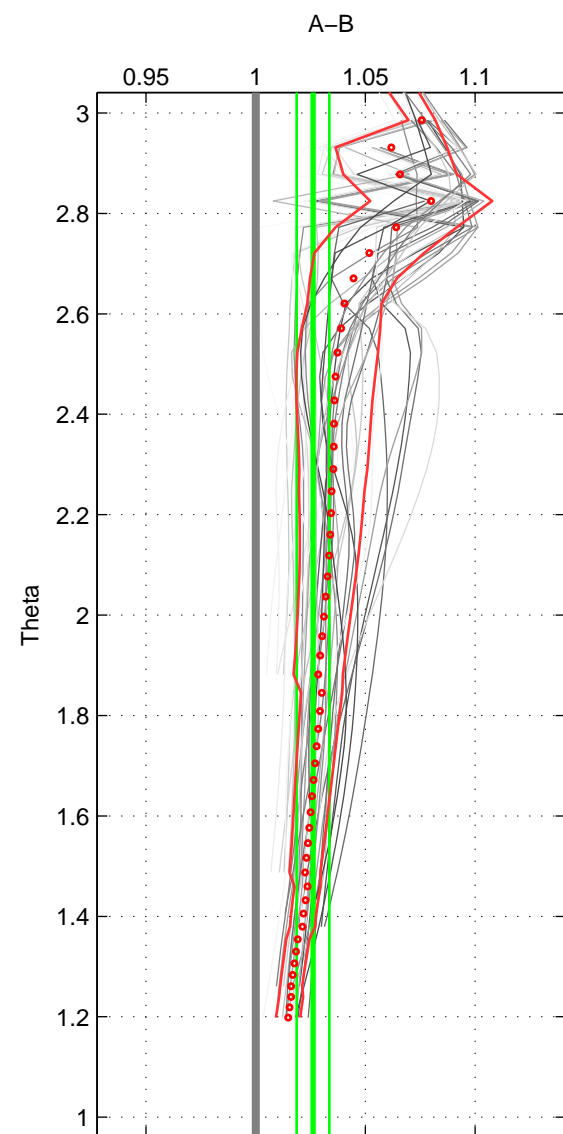

Cruise A (red). Date: Jul 1997 Cruisename: 154-06MT19970707

Cruise B (blue). Date: Sep 2005 Cruisename: 291-64PE20050907

\*\*\* "Favourite" values are means of spaces 1 2 3.

	Offset	O.StDev	Ratio	R.Stdev	Rating
SIGMA:	8.223	2.340	1.027	0.008	4
THETA:	7.700	2.138	1.026	0.007	4
DEPTH:	2.165	4.730	1.006	0.016	4
FAV.:	6.030	3.069	1.020	0.011	4

Profiles of A: 7  
 Profiles of B: 7  
 Diff profs : 37  
 WMoffset (A-B): 8.2234  
 WMoffset stdev: 2.3404  
 WMratio (A/B): 1.0274  
 WMratio stdev: 0.0081941

Quality (1-5): 4

Profiles of A: 7  
 Profiles of B: 7  
 Diff profs : 37  
 WMoffset (A-B): 7.6998  
 WMoffset stdev: 2.1382  
 WMratio (A/B): 1.0261  
 WMratio stdev: 0.007421

Quality (1-5): 4

Profiles of A: 7  
 Profiles of B: 7  
 Diff profs : 37  
 WMoffset (A-B): 2.1655  
 WMoffset stdev: 4.7298  
 WMratio (A/B): 1.0056  
 WMratio stdev: 0.016454

Quality (1-5): 4