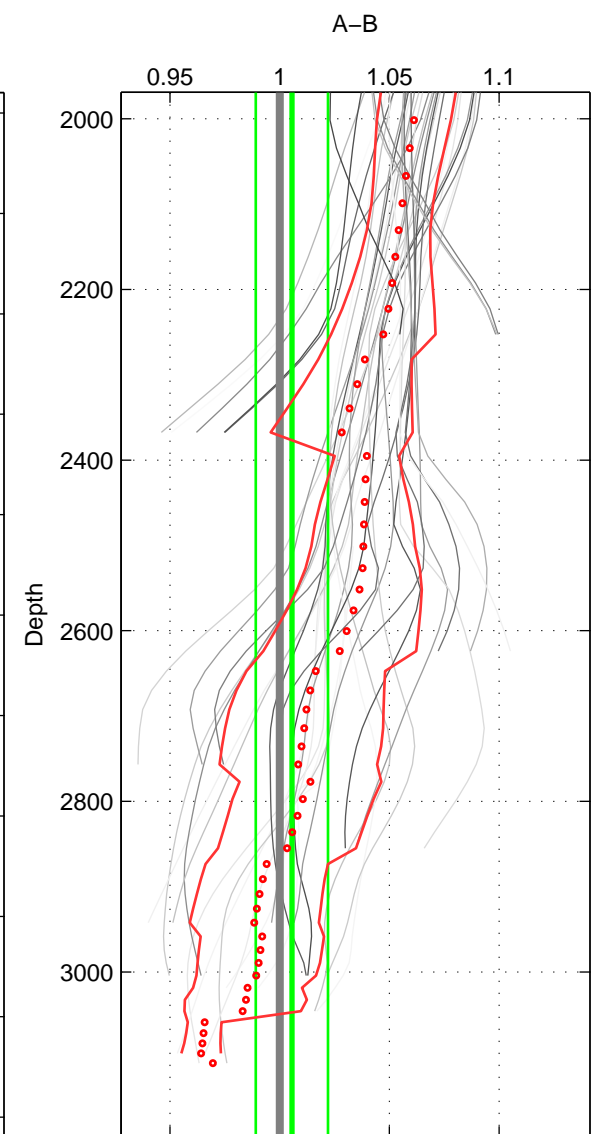

Cruise A (red). Date: Jul 1997 Cruisename: 154-06MT19970707

Cruise B (blue). Date: Sep 2005 Cruisename: 291-64PE20050907

\*\*\* "Favourite" values are means of spaces 1 2 3.

	Offset	O.StDev	Ratio	R.Stdev	Rating
SIGMA:	8.223	2.340	1.027	0.008	4
THETA:	7.700	2.138	1.026	0.007	4
DEPTH:	2.165	4.730	1.006	0.016	4
FAV.:	6.030	3.069	1.020	0.011	4

Profiles of A: 7  
 Profiles of B: 7  
 Diff profs : 37  
 WMoffset (A-B): 8.2234  
 WMoffset stdev: 2.3404  
 WMratio (A/B): 1.0274  
 WMratio stdev: 0.0081941

Quality (1-5): 4

Profiles of A: 7  
 Profiles of B: 7  
 Diff profs : 37  
 WMoffset (A-B): 7.6998  
 WMoffset stdev: 2.1382  
 WMratio (A/B): 1.0261  
 WMratio stdev: 0.007421

Quality (1-5): 4

Profiles of A: 7  
 Profiles of B: 7  
 Diff profs : 37  
 WMoffset (A-B): 2.1655  
 WMoffset stdev: 4.7298  
 WMratio (A/B): 1.0056  
 WMratio stdev: 0.016454

Quality (1-5): 4