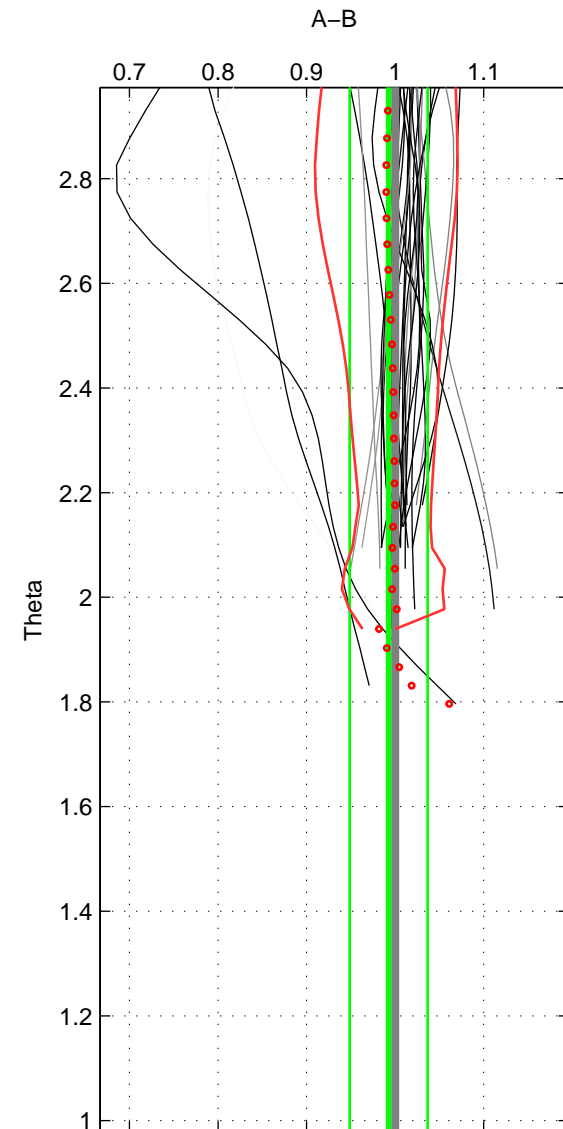

Cruise A (red). Date: Jul 2005 Cruisename: 669-49UF20050615

Cruise B (blue). Date: Jul 2008 Cruisename: 678-49UF20080617

\*\*\* "Favourite" values are means of spaces 1 2.

	Offset	O.StDev	Ratio	R.Stdev	Rating
SIGMA:	0.593	3.491	1.004	0.038	4
THETA:	-0.198	3.872	0.993	0.044	4
DEPTH:	1.356	0.235	1.012	0.003	3
FAV.:	0.198	3.681	0.998	0.041	4

Profiles of A: 25  
 Profiles of B: 29  
 Diff profs : 31  
 WMoffset (A-B): 0.59343  
 WMoffset stdev: 3.4906  
 WMratio (A/B): 1.0043  
 WMratio stdev: 0.037802

Quality (1-5): 4

Profiles of A: 25  
 Profiles of B: 29  
 Diff profs : 31  
 WMoffset (A-B): -0.19799  
 WMoffset stdev: 3.8722  
 WMratio (A/B): 0.99268  
 WMratio stdev: 0.044131

Quality (1-5): 4

Profiles of A: 25  
 Profiles of B: 29  
 Diff profs : 31  
 WMoffset (A-B): 1.3556  
 WMoffset stdev: 0.23541  
 WMratio (A/B): 1.012  
 WMratio stdev: 0.0033805

Quality (1-5): 3

Please note that statistics are bad.