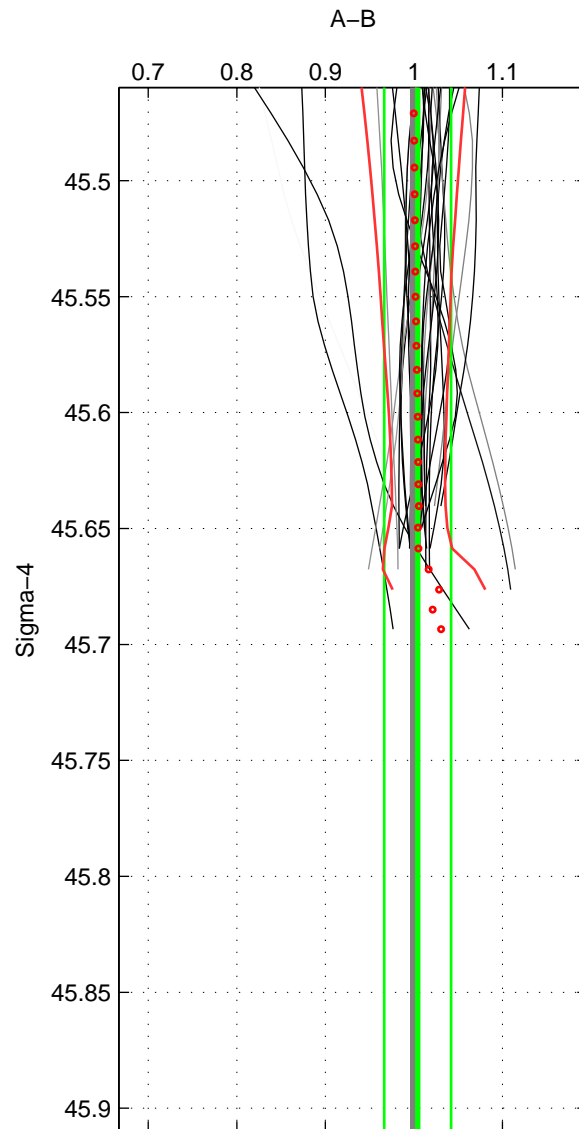

Cruise A (red). Date: Jul 2005 Cruisename: 669-49UF20050615

Cruise B (blue). Date: Jul 2008 Cruisename: 678-49UF20080617

\*\*\* "Favourite" values are means of spaces 1 2.

	Offset	O.StDev	Ratio	R.Stdev	Rating
SIGMA:	0.593	3.491	1.004	0.038	4
THETA:	-0.198	3.872	0.993	0.044	4
DEPTH:	1.356	0.235	1.012	0.003	3
FAV.:	0.198	3.681	0.998	0.041	4

Profiles of A: 25  
 Profiles of B: 29  
 Diff profs : 31  
 WMoffset (A-B): 0.59343  
 WMoffset stdev: 3.4906  
 WMratio (A/B): 1.0043  
 WMratio stdev: 0.037802

Quality (1-5): 4

Profiles of A: 25  
 Profiles of B: 29  
 Diff profs : 31  
 WMoffset (A-B): -0.19799  
 WMoffset stdev: 3.8722  
 WMratio (A/B): 0.99268  
 WMratio stdev: 0.044131

Quality (1-5): 4

Profiles of A: 25  
 Profiles of B: 29  
 Diff profs : 31  
 WMoffset (A-B): 1.3556  
 WMoffset stdev: 0.23541  
 WMratio (A/B): 1.012  
 WMratio stdev: 0.0033805

Quality (1-5): 3

Please note that statistics are bad.