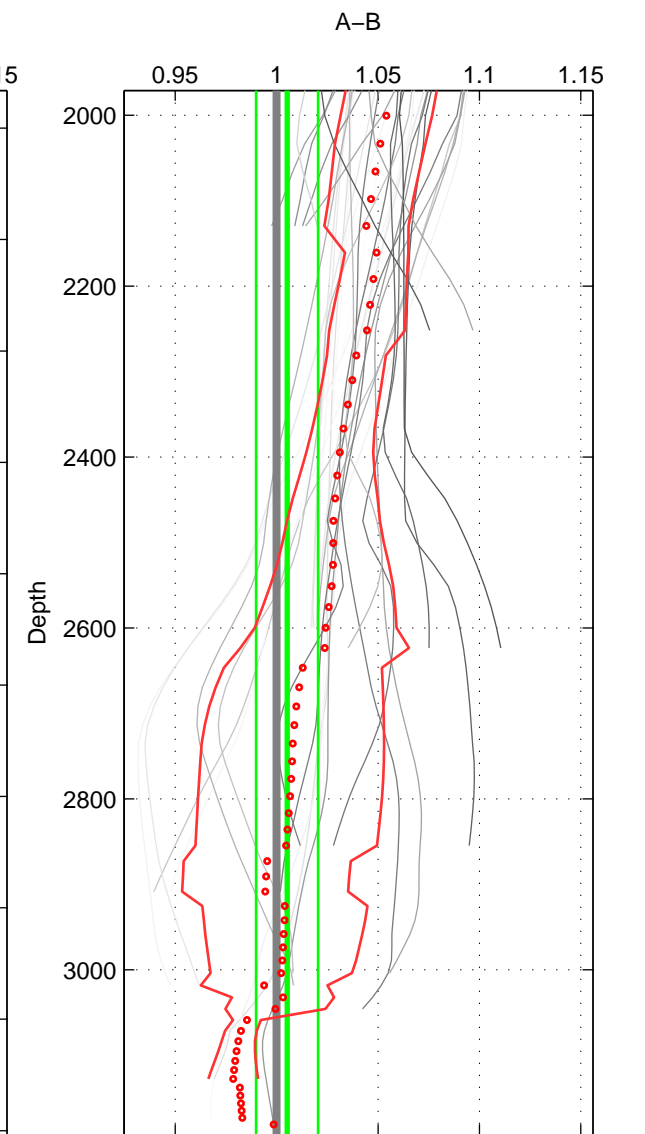

Cruise A (red). Date: Jul 1997 Cruisename: 154-06MT19970707

Cruise B (blue). Date: Sep 2007 Cruisename: 292-64PE20070830

*** "Favourite" values are means of spaces 1 2 3.

	Offset	O.StDev	Ratio	R.Stdev	Rating
SIGMA:	4.485	2.083	1.015	0.007	4
THETA:	4.709	2.243	1.016	0.008	4
DEPTH:	1.752	4.366	1.005	0.015	4
FAV.:	3.648	2.897	1.012	0.010	4

Profiles of A: 11
 Profiles of B: 5
 Diff profs : 33
 WMoffset (A-B): 4.4846
 WMoffset stdev: 2.0835
 WMratio (A/B): 1.0152
 WMratio stdev: 0.007073

Quality (1-5): 4

Profiles of A: 11
 Profiles of B: 5
 Diff profs : 33
 WMoffset (A-B): 4.7089
 WMoffset stdev: 2.2433
 WMratio (A/B): 1.0158
 WMratio stdev: 0.007633

Quality (1-5): 4

Profiles of A: 11
 Profiles of B: 5
 Diff profs : 33
 WMoffset (A-B): 1.7517
 WMoffset stdev: 4.3656
 WMratio (A/B): 1.0052
 WMratio stdev: 0.015308

Quality (1-5): 4