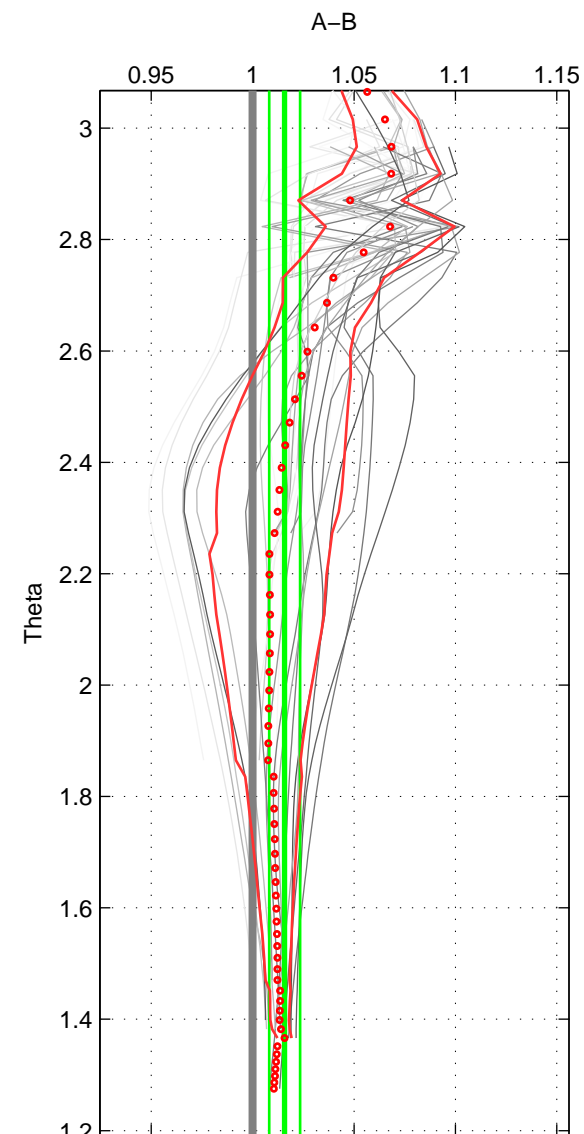

Cruise A (red). Date: Jul 1997 Cruisename: 154-06MT19970707

Cruise B (blue). Date: Sep 2007 Cruisename: 292-64PE20070830

*** "Favourite" values are means of spaces 1 2 3.

	Offset	O.StDev	Ratio	R.Stdev	Rating
SIGMA:	4.485	2.083	1.015	0.007	4
THETA:	4.709	2.243	1.016	0.008	4
DEPTH:	1.752	4.366	1.005	0.015	4
FAV.:	3.648	2.897	1.012	0.010	4

Profiles of A: 11
 Profiles of B: 5
 Diff profs : 33
 WMoffset (A-B): 4.4846
 WMoffset stdev: 2.0835
 WMratio (A/B): 1.0152
 WMratio stdev: 0.007073

Quality (1-5): 4

Profiles of A: 11
 Profiles of B: 5
 Diff profs : 33
 WMoffset (A-B): 4.7089
 WMoffset stdev: 2.2433
 WMratio (A/B): 1.0158
 WMratio stdev: 0.007633

Quality (1-5): 4

Profiles of A: 11
 Profiles of B: 5
 Diff profs : 33
 WMoffset (A-B): 1.7517
 WMoffset stdev: 4.3656
 WMratio (A/B): 1.0052
 WMratio stdev: 0.015308

Quality (1-5): 4