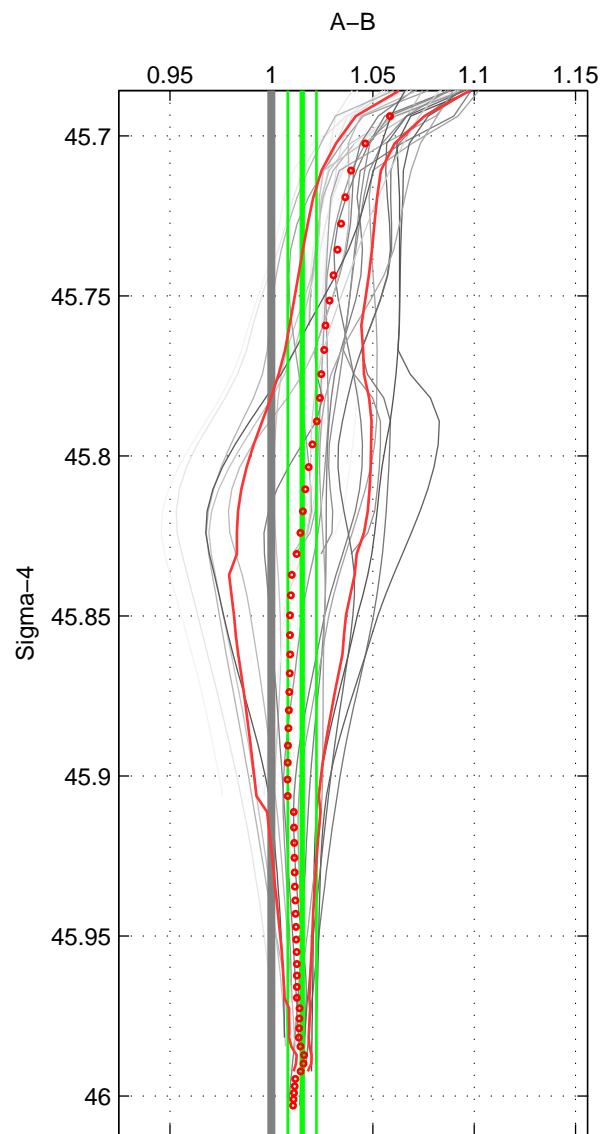

Cruise A (red). Date: Jul 1997 Cruisename: 154-06MT19970707

Cruise B (blue). Date: Sep 2007 Cruisename: 292-64PE20070830

*** "Favourite" values are means of spaces 1 2 3.

	Offset	O.StDev	Ratio	R.Stdev	Rating
SIGMA:	4.485	2.083	1.015	0.007	4
THETA:	4.709	2.243	1.016	0.008	4
DEPTH:	1.752	4.366	1.005	0.015	4
FAV.:	3.648	2.897	1.012	0.010	4

Profiles of A: 11
 Profiles of B: 5
 Diff profs : 33
 WMoffset (A-B): 4.4846
 WMoffset stdev: 2.0835
 WMratio (A/B): 1.0152
 WMratio stdev: 0.007073

Quality (1-5): 4

Profiles of A: 11
 Profiles of B: 5
 Diff profs : 33
 WMoffset (A-B): 4.7089
 WMoffset stdev: 2.2433
 WMratio (A/B): 1.0158
 WMratio stdev: 0.007633

Quality (1-5): 4

Profiles of A: 11
 Profiles of B: 5
 Diff profs : 33
 WMoffset (A-B): 1.7517
 WMoffset stdev: 4.3656
 WMratio (A/B): 1.0052
 WMratio stdev: 0.015308

Quality (1-5): 4