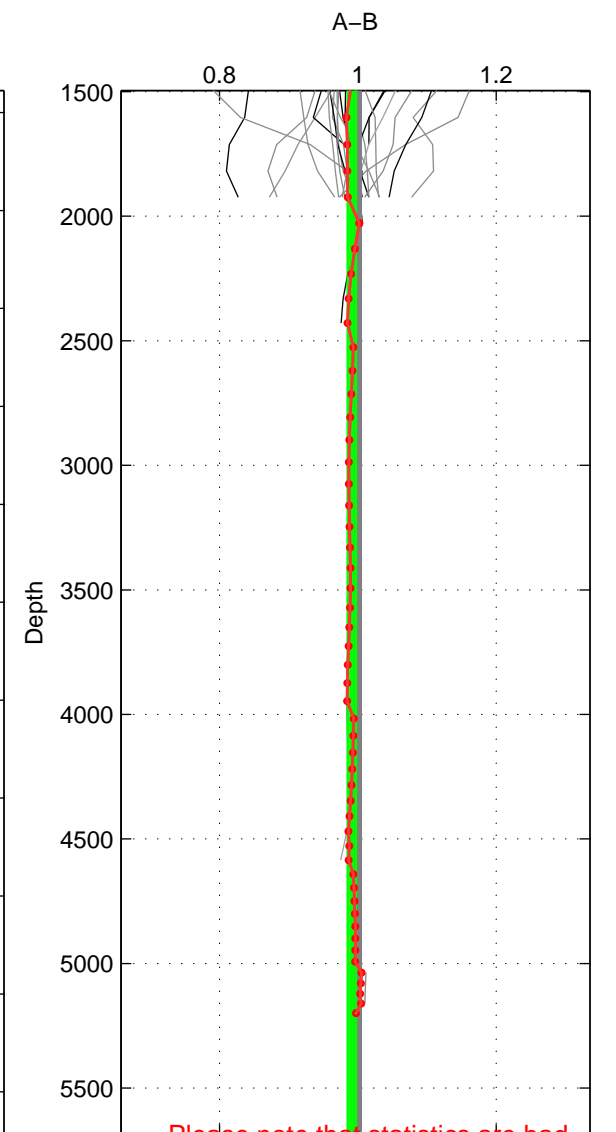

Cruise A (red). Date: Oct 2000 Cruisename: 555-49HG20000912

Cruise B (blue). Date: Feb 2003 Cruisename: 660-49UF20030225

*** "Favourite" values are those of space 2.

	Offset	O.StDev	Ratio	R.Stdev	Rating
SIGMA:	-2.395	4.601	0.970	0.063	4
THETA:	-1.845	1.021	0.989	0.006	5
DEPTH:	-1.217	0.817	0.991	0.006	3
FAV.:	-1.845	1.021	0.989	0.006	5

Profiles of A: 9
 Profiles of B: 19
 Diff profs: 26
 WMoffset (A-B): -2.3948
 WMoffset stdev: 4.6011
 WMratio (A/B): 0.97024
 WMratio stdev: 0.062522

Quality (1-5): 4

Profiles of A: 9
 Profiles of B: 19
 Diff profs: 26
 WMoffset (A-B): -1.8454
 WMoffset stdev: 1.0213
 WMratio (A/B): 0.98886
 WMratio stdev: 0.0059699

Quality (1-5): 5

Profiles of A: 9
 Profiles of B: 19
 Diff profs: 26
 WMoffset (A-B): -1.2169
 WMoffset stdev: 0.81747
 WMratio (A/B): 0.99115
 WMratio stdev: 0.0057032

Quality (1-5): 3

Please note that statistics are bad.