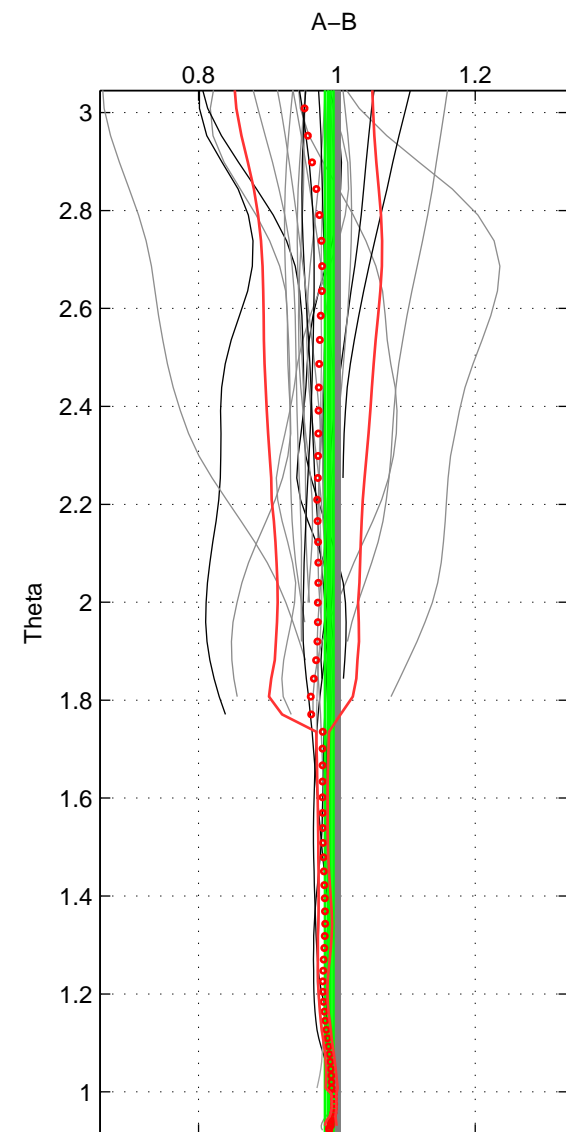

Cruise A (red). Date: Oct 2000 Cruisename: 555-49HG20000912

Cruise B (blue). Date: Feb 2003 Cruisename: 660-49UF20030225

*** "Favourite" values are those of space 2.

	Offset	O.StDev	Ratio	R.Stdev	Rating
SIGMA:	-2.395	4.601	0.970	0.063	4
THETA:	-1.845	1.021	0.989	0.006	5
DEPTH:	-1.217	0.817	0.991	0.006	3
FAV.:	-1.845	1.021	0.989	0.006	5

Profiles of A: 9
 Profiles of B: 19
 Diff profs: 26
 WMoffset (A-B): -2.3948
 WMoffset stdev: 4.6011
 WMratio (A/B): 0.97024
 WMratio stdev: 0.062522

Quality (1-5): 4

Profiles of A: 9
 Profiles of B: 19
 Diff profs: 26
 WMoffset (A-B): -1.8454
 WMoffset stdev: 1.0213
 WMratio (A/B): 0.98886
 WMratio stdev: 0.0059699

Quality (1-5): 5

Profiles of A: 9
 Profiles of B: 19
 Diff profs: 26
 WMoffset (A-B): -1.2169
 WMoffset stdev: 0.81747
 WMratio (A/B): 0.99115
 WMratio stdev: 0.0057032

Quality (1-5): 3

Please note that statistics are bad.