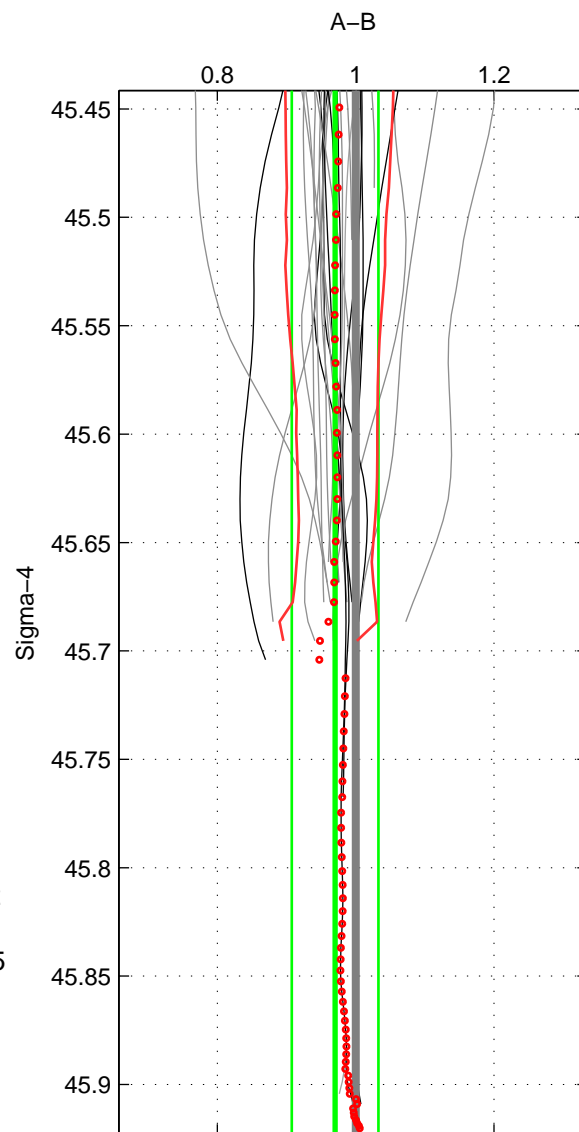

Cruise A (red). Date: Oct 2000 Cruisename: 555-49HG20000912

Cruise B (blue). Date: Feb 2003 Cruisename: 660-49UF20030225

*** "Favourite" values are those of space 2.

	Offset	O.StDev	Ratio	R.Stdev	Rating
SIGMA:	-2.395	4.601	0.970	0.063	4
THETA:	-1.845	1.021	0.989	0.006	5
DEPTH:	-1.217	0.817	0.991	0.006	3
FAV.:	-1.845	1.021	0.989	0.006	5

Profiles of A: 9
 Profiles of B: 19
 Diff profs: 26
 WMoffset (A-B): -2.3948
 WMoffset stdev: 4.6011
 WMratio (A/B): 0.97024
 WMratio stdev: 0.062522

Quality (1-5): 4

Profiles of A: 9
 Profiles of B: 19
 Diff profs: 26
 WMoffset (A-B): -1.8454
 WMoffset stdev: 1.0213
 WMratio (A/B): 0.98886
 WMratio stdev: 0.0059699

Quality (1-5): 5

Profiles of A: 9
 Profiles of B: 19
 Diff profs: 26
 WMoffset (A-B): -1.2169
 WMoffset stdev: 0.81747
 WMratio (A/B): 0.99115
 WMratio stdev: 0.0057032

Quality (1-5): 3

Please note that statistics are bad.