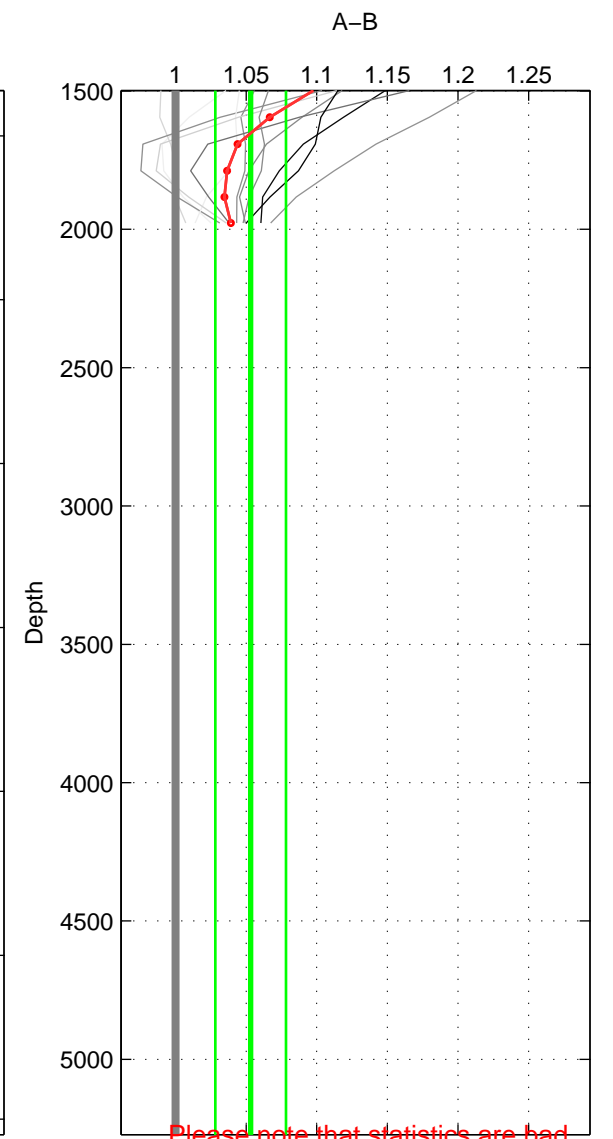

Cruise A (red). Date: May 2000 Cruisename: 530-49FA20000509  
 Cruise B (blue). Date: Nov 1995 Cruisename: 625-49RY19951115

\*\*\* "Favourite" values are those of space 2.

	Offset	O.StDev	Ratio	R.Stdev	Rating
SIGMA:	3.135	0.634	1.033	0.007	2
THETA:	3.756	1.228	1.034	0.011	4
DEPTH:	4.863	1.606	1.053	0.025	3
FAV.:	3.756	1.228	1.034	0.011	4

Please note that statistics are bad.  
 Profiles of A: 1  
 Profiles of B: 5  
 Diff profs: 5  
 WMoffset (A-B): 3.1349  
 WMoffset stdev: 0.63358  
 WMratio (A/B): 1.0329  
 WMratio stdev: 0.0069673

Quality (1-5): 2

Please note that statistics are bad.  
 Profiles of A: 4  
 Profiles of B: 5  
 Diff profs: 12  
 WMoffset (A-B): 3.7557  
 WMoffset stdev: 1.228  
 WMratio (A/B): 1.0342  
 WMratio stdev: 0.011016

Quality (1-5): 4

Please note that statistics are bad.  
 Profiles of A: 4  
 Profiles of B: 5  
 Diff profs: 12  
 WMoffset (A-B): 4.8628  
 WMoffset stdev: 1.6064  
 WMratio (A/B): 1.0532  
 WMratio stdev: 0.024945

Quality (1-5): 3