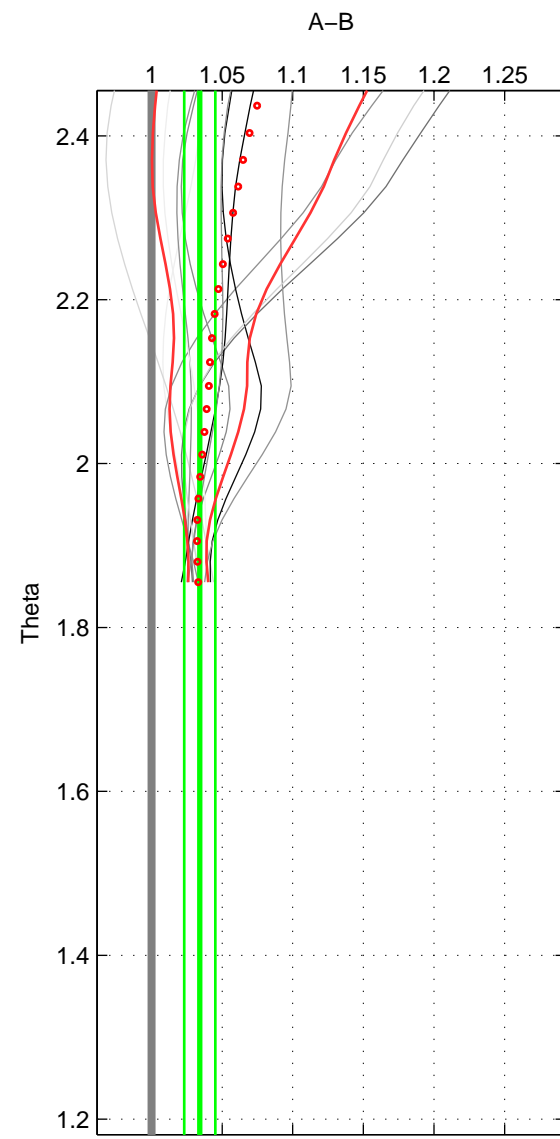

Cruise A (red). Date: May 2000 Cruisename: 530-49FA20000509  
 Cruise B (blue). Date: Nov 1995 Cruisename: 625-49RY19951115

\*\*\* "Favourite" values are those of space 2.

	Offset	O.StDev	Ratio	R.Stdev	Rating
SIGMA:	3.135	0.634	1.033	0.007	2
THETA:	3.756	1.228	1.034	0.011	4
DEPTH:	4.863	1.606	1.053	0.025	3
FAV.:	3.756	1.228	1.034	0.011	4

Please note that statistics are bad.  
 Profiles of A: 1  
 Profiles of B: 5  
 Diff profs: 5  
 WMoffset (A-B): 3.1349  
 WMoffset stdev: 0.63358  
 WMratio (A/B): 1.0329  
 WMratio stdev: 0.0069673

Quality (1-5): 2

Please note that statistics are bad.  
 Profiles of A: 4  
 Profiles of B: 5  
 Diff profs: 12  
 WMoffset (A-B): 3.7557  
 WMoffset stdev: 1.228  
 WMratio (A/B): 1.0342  
 WMratio stdev: 0.011016

Quality (1-5): 4

Please note that statistics are bad.  
 Profiles of A: 4  
 Profiles of B: 5  
 Diff profs: 12  
 WMoffset (A-B): 4.8628  
 WMoffset stdev: 1.6064  
 WMratio (A/B): 1.0532  
 WMratio stdev: 0.024945

Quality (1-5): 3