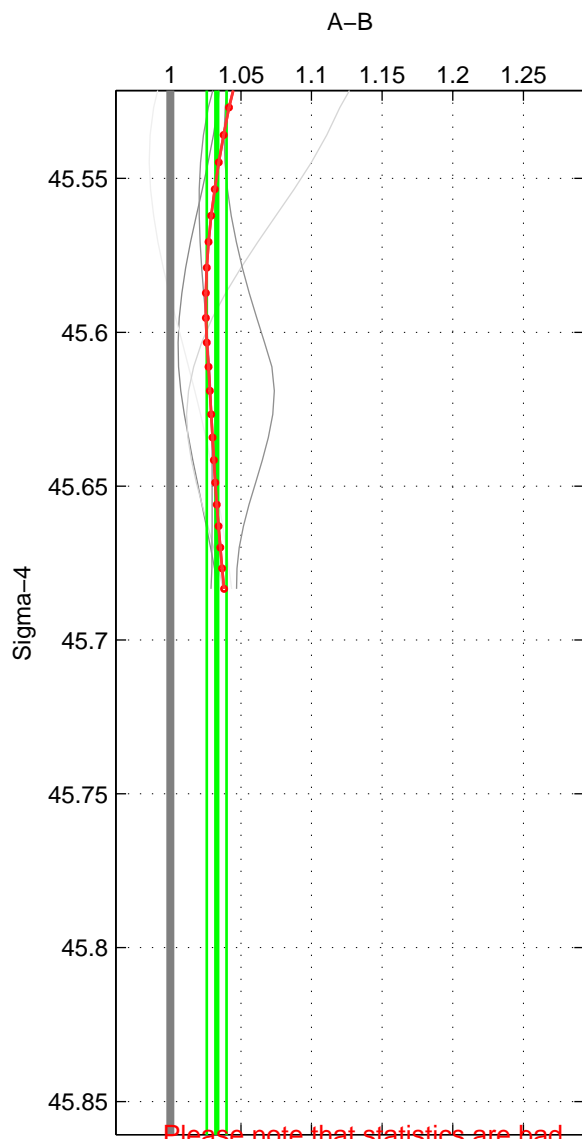

Cruise A (red). Date: May 2000 Cruisename: 530-49FA20000509  
 Cruise B (blue). Date: Nov 1995 Cruisename: 625-49RY19951115

\*\*\* "Favourite" values are those of space 2.

	Offset	O.StDev	Ratio	R.Stdev	Rating
SIGMA:	3.135	0.634	1.033	0.007	2
THETA:	3.756	1.228	1.034	0.011	4
DEPTH:	4.863	1.606	1.053	0.025	3
FAV.:	3.756	1.228	1.034	0.011	4

Please note that statistics are bad.  
 Profiles of A: 1  
 Profiles of B: 5  
 Diff profs: 5  
 WMoffset (A-B): 3.1349  
 WMoffset stdev: 0.63358  
 WMratio (A/B): 1.0329  
 WMratio stdev: 0.0069673

Quality (1-5): 2

Please note that statistics are bad.  
 Profiles of A: 4  
 Profiles of B: 5  
 Diff profs: 12  
 WMoffset (A-B): 3.7557  
 WMoffset stdev: 1.228  
 WMratio (A/B): 1.0342  
 WMratio stdev: 0.011016

Quality (1-5): 4

Please note that statistics are bad.  
 Profiles of A: 4  
 Profiles of B: 5  
 Diff profs: 12  
 WMoffset (A-B): 4.8628  
 WMoffset stdev: 1.6064  
 WMratio (A/B): 1.0532  
 WMratio stdev: 0.024945

Quality (1-5): 3