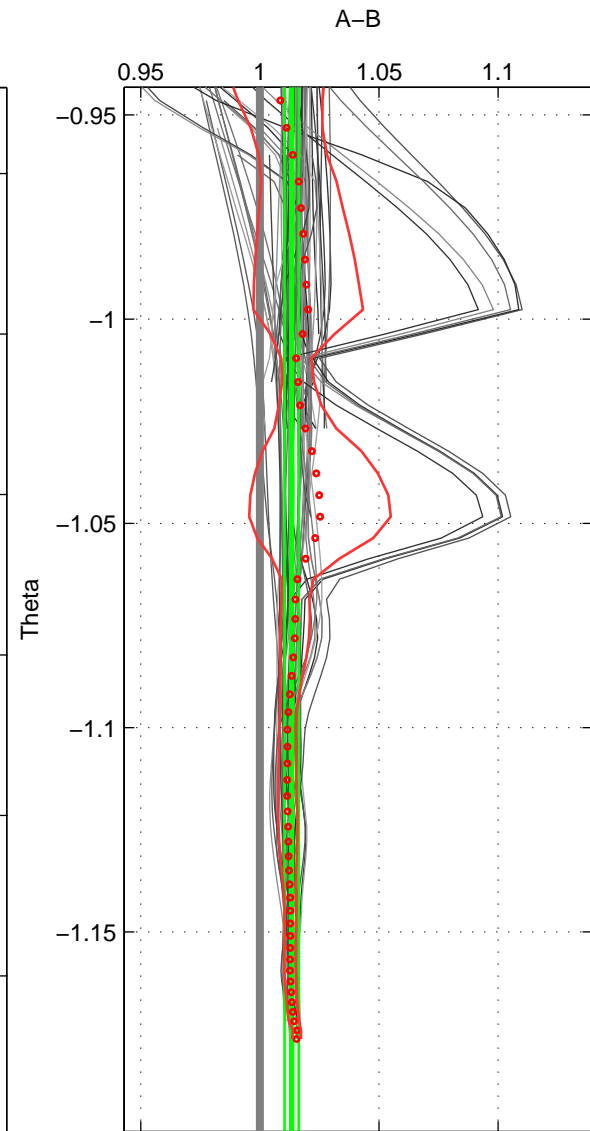

Cruise A (red). Date: Nov 1994 Cruisename: 91-58JH19941028
 Cruise B (blue). Date: Nov 1996 Cruisename: 95-58JH19961030

*** "Favourite" values are means of spaces 1 2 3.

	Offset	O.StDev	Ratio	R.Stdev	Rating
SIGMA:	4.247	0.916	1.014	0.003	4
THETA:	4.055	0.910	1.013	0.003	4
DEPTH:	4.681	0.789	1.015	0.003	4
FAV.:	4.328	0.872	1.014	0.003	4

Profiles of A: 19
 Profiles of B: 22
 Diff profs : 84
 WMoffset (A-B): 4.2466
 WMoffset stdev: 0.9161
 WMratio (A/B): 1.014
 WMratio stdev: 0.0030171

Quality (1-5): 4

Profiles of A: 19
 Profiles of B: 22
 Diff profs : 83
 WMoffset (A-B): 4.0553
 WMoffset stdev: 0.91012
 WMratio (A/B): 1.0133
 WMratio stdev: 0.0029919

Quality (1-5): 4

Profiles of A: 19
 Profiles of B: 22
 Diff profs : 85
 WMoffset (A-B): 4.6815
 WMoffset stdev: 0.78869
 WMratio (A/B): 1.0154
 WMratio stdev: 0.0026192

Quality (1-5): 4