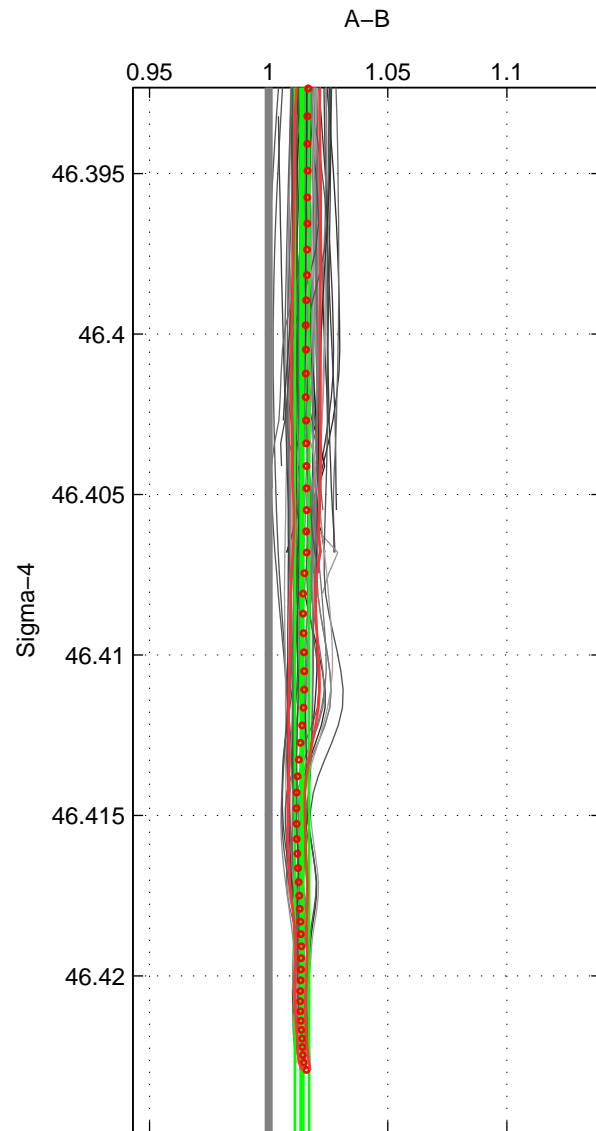

Cruise A (red). Date: Nov 1994 Cruisename: 91-58JH19941028
 Cruise B (blue). Date: Nov 1996 Cruisename: 95-58JH19961030

*** "Favourite" values are means of spaces 1 2 3.

	Offset	O.StDev	Ratio	R.Stdev	Rating
SIGMA:	4.247	0.916	1.014	0.003	4
THETA:	4.055	0.910	1.013	0.003	4
DEPTH:	4.681	0.789	1.015	0.003	4
FAV.:	4.328	0.872	1.014	0.003	4

Profiles of A: 19
 Profiles of B: 22
 Diff profs : 84
 WMoffset (A-B): 4.2466
 WMoffset stdev: 0.9161
 WMratio (A/B): 1.014
 WMratio stdev: 0.0030171

Quality (1-5): 4

Profiles of A: 19
 Profiles of B: 22
 Diff profs : 83
 WMoffset (A-B): 4.0553
 WMoffset stdev: 0.91012
 WMratio (A/B): 1.0133
 WMratio stdev: 0.0029919

Quality (1-5): 4

Profiles of A: 19
 Profiles of B: 22
 Diff profs : 85
 WMoffset (A-B): 4.6815
 WMoffset stdev: 0.78869
 WMratio (A/B): 1.0154
 WMratio stdev: 0.0026192

Quality (1-5): 4