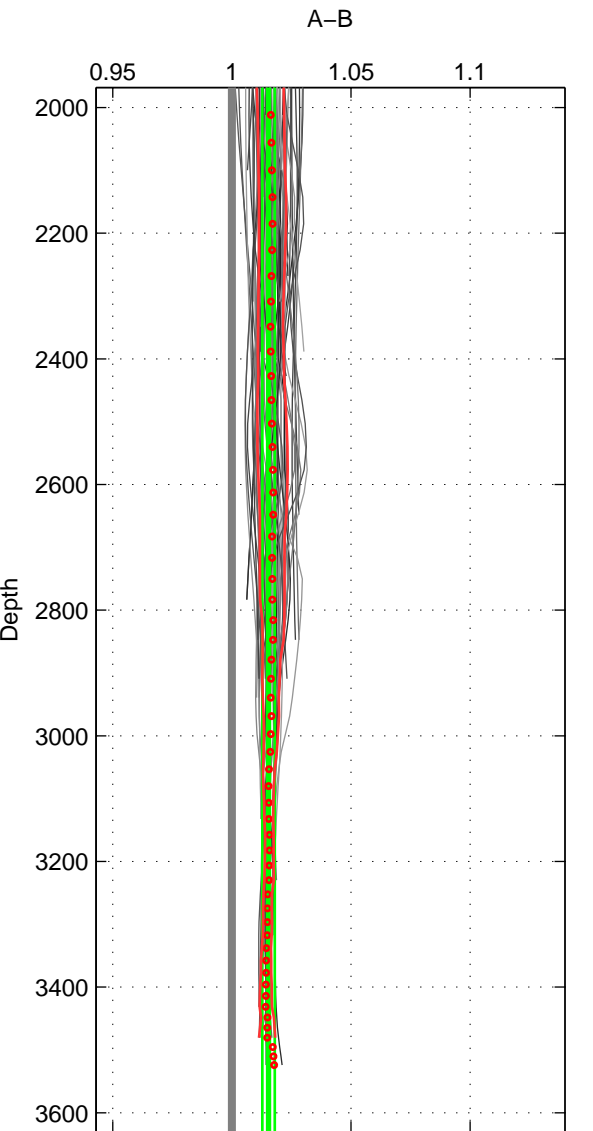

Cruise A (red). Date: Nov 1994 Cruisename: 91-58JH19941028
 Cruise B (blue). Date: Nov 1996 Cruisename: 95-58JH19961030

*** "Favourite" values are means of spaces 1 2 3.

	Offset	O.StDev	Ratio	R.Stdev	Rating
SIGMA:	4.247	0.916	1.014	0.003	4
THETA:	4.055	0.910	1.013	0.003	4
DEPTH:	4.681	0.789	1.015	0.003	4
FAV.:	4.328	0.872	1.014	0.003	4

Profiles of A: 19
 Profiles of B: 22
 Diff profs : 84
 WMoffset (A-B): 4.2466
 WMoffset stdev: 0.9161
 WMratio (A/B): 1.014
 WMratio stdev: 0.0030171

Quality (1-5): 4

Profiles of A: 19
 Profiles of B: 22
 Diff profs : 83
 WMoffset (A-B): 4.0553
 WMoffset stdev: 0.91012
 WMratio (A/B): 1.0133
 WMratio stdev: 0.0029919

Quality (1-5): 4

Profiles of A: 19
 Profiles of B: 22
 Diff profs : 85
 WMoffset (A-B): 4.6815
 WMoffset stdev: 0.78869
 WMratio (A/B): 1.0154
 WMratio stdev: 0.0026192

Quality (1-5): 4