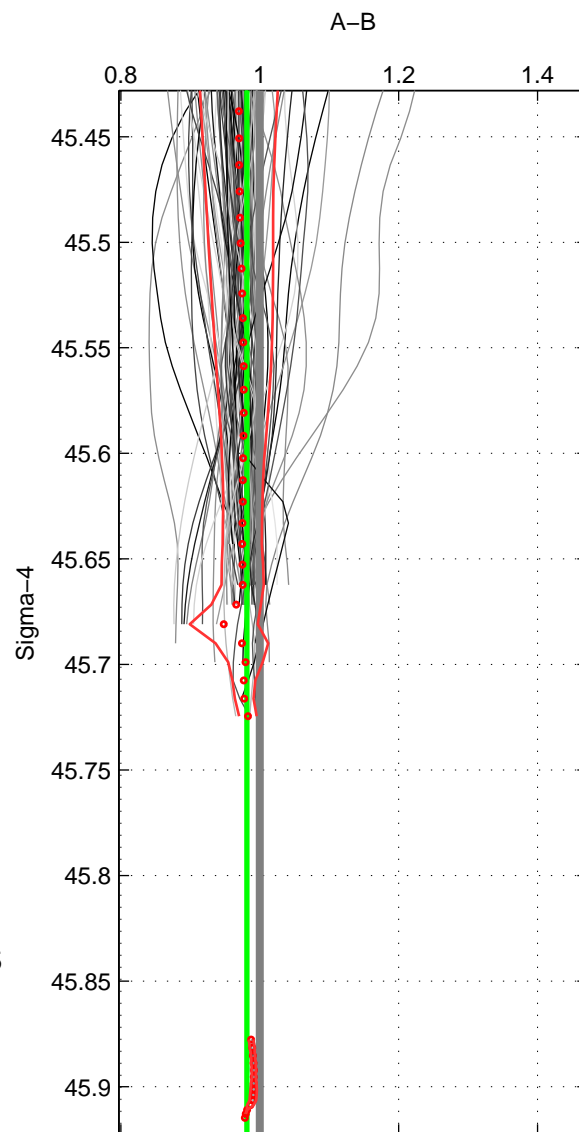

Cruise A (red). Date: Jul 2011 Cruisename: 626-49RY20110515

Cruise B (blue). Date: Jul 2005 Cruisename: 669-49UF20050615

\*\*\* "Favourite" values are means of spaces 1 2.

	Offset	O.StDev	Ratio	R.Stdev	Rating
SIGMA:	-3.439	0.085	0.981	0.000	5
THETA:	-2.557	0.670	0.984	0.004	5
DEPTH:	-5.675	1.562	0.967	0.008	4
FAV.:	-2.998	0.377	0.983	0.002	5

Profiles of A: 71  
 Profiles of B: 14  
 Diff profs : 92  
 WMoffset (A-B): -3.4386  
 WMoffset stdev: 0.085282  
 WMratio (A/B): 0.98128  
 WMratio stdev: 0.00042773

Quality (1-5): 5

Profiles of A: 71  
 Profiles of B: 14  
 Diff profs : 92  
 WMoffset (A-B): -2.5573  
 WMoffset stdev: 0.66963  
 WMratio (A/B): 0.98425  
 WMratio stdev: 0.0038308

Quality (1-5): 5

Profiles of A: 71  
 Profiles of B: 14  
 Diff profs : 92  
 WMoffset (A-B): -5.6745  
 WMoffset stdev: 1.5618  
 WMratio (A/B): 0.9666  
 WMratio stdev: 0.0083681

Quality (1-5): 4