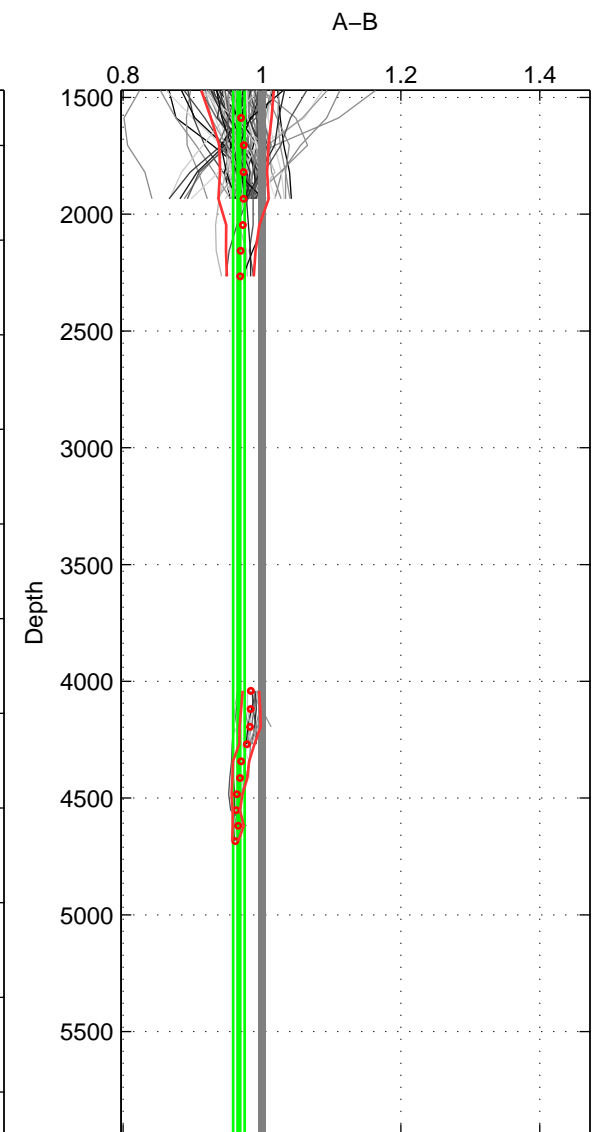

Cruise A (red). Date: Jul 2011 Cruisename: 626-49RY20110515

Cruise B (blue). Date: Jul 2005 Cruisename: 669-49UF20050615

\*\*\* "Favourite" values are means of spaces 1 2.

	Offset	O.StDev	Ratio	R.Stdev	Rating
SIGMA:	-3.439	0.085	0.981	0.000	5
THETA:	-2.557	0.670	0.984	0.004	5
DEPTH:	-5.675	1.562	0.967	0.008	4
FAV.:	-2.998	0.377	0.983	0.002	5

Profiles of A: 71  
 Profiles of B: 14  
 Diff profs : 92  
 WMoffset (A-B): -3.4386  
 WMoffset stdev: 0.085282  
 WMratio (A/B): 0.98128  
 WMratio stdev: 0.00042773

Quality (1-5): 5

Profiles of A: 71  
 Profiles of B: 14  
 Diff profs : 92  
 WMoffset (A-B): -2.5573  
 WMoffset stdev: 0.66963  
 WMratio (A/B): 0.98425  
 WMratio stdev: 0.0038308

Quality (1-5): 5

Profiles of A: 71  
 Profiles of B: 14  
 Diff profs : 92  
 WMoffset (A-B): -5.6745  
 WMoffset stdev: 1.5618  
 WMratio (A/B): 0.9666  
 WMratio stdev: 0.0083681

Quality (1-5): 4