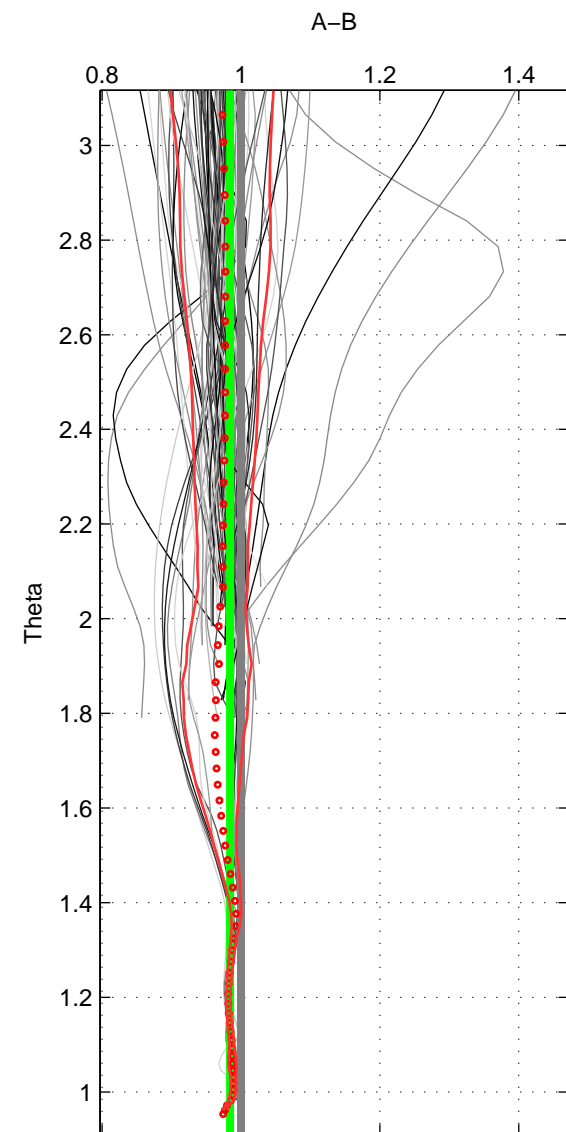

Cruise A (red). Date: Jul 2011 Cruisename: 626-49RY20110515

Cruise B (blue). Date: Jul 2005 Cruisename: 669-49UF20050615

\*\*\* "Favourite" values are means of spaces 1 2.

	Offset	O.StDev	Ratio	R.Stdev	Rating
SIGMA:	-3.439	0.085	0.981	0.000	5
THETA:	-2.557	0.670	0.984	0.004	5
DEPTH:	-5.675	1.562	0.967	0.008	4
FAV.:	-2.998	0.377	0.983	0.002	5

Profiles of A: 71  
 Profiles of B: 14  
 Diff profs : 92  
 WMoffset (A-B): -3.4386  
 WMoffset stdev: 0.085282  
 WMratio (A/B): 0.98128  
 WMratio stdev: 0.00042773

Quality (1-5): 5

Profiles of A: 71  
 Profiles of B: 14  
 Diff profs : 92  
 WMoffset (A-B): -2.5573  
 WMoffset stdev: 0.66963  
 WMratio (A/B): 0.98425  
 WMratio stdev: 0.0038308

Quality (1-5): 5

Profiles of A: 71  
 Profiles of B: 14  
 Diff profs : 92  
 WMoffset (A-B): -5.6745  
 WMoffset stdev: 1.5618  
 WMratio (A/B): 0.9666  
 WMratio stdev: 0.0083681

Quality (1-5): 4