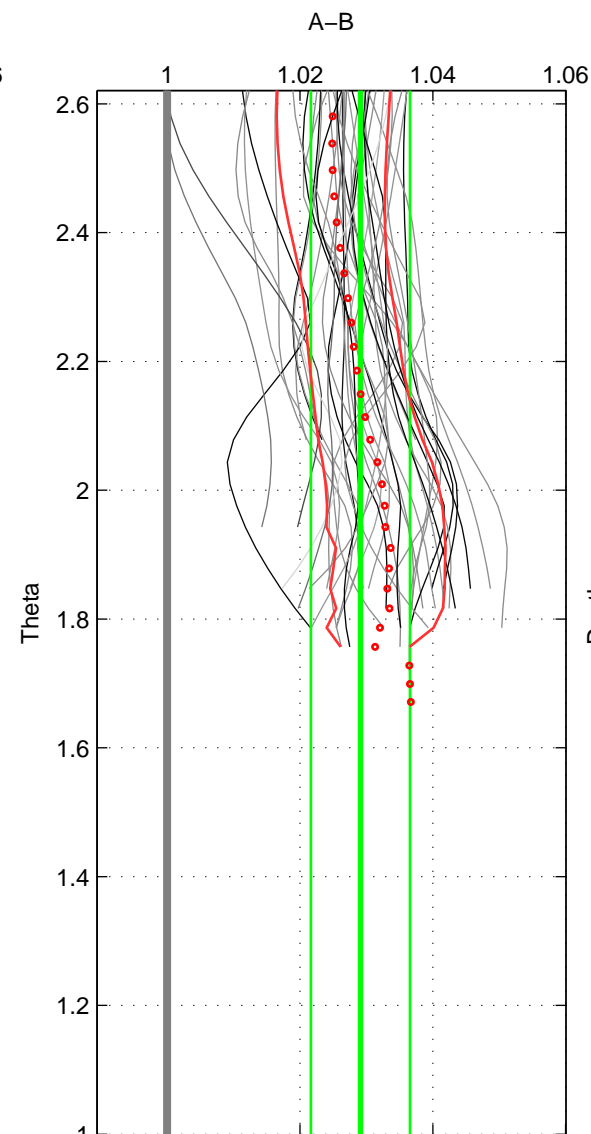

Cruise A (red). Date: Oct 1998 Cruisename: 686-49UP19980916
 Cruise B (blue). Date: May 2000 Cruisename: 689-49UP20000420

*** "Favourite" values are those of space 1.

	Offset	O.StDev	Ratio	R.Stdev	Rating
SIGMA:	0.083	0.023	1.028	0.008	5
THETA:	0.086	0.022	1.029	0.007	4
DEPTH:	0.078	0.003	1.027	0.001	3
FAV.:	0.083	0.023	1.028	0.008	5

Profiles of A: 14
 Profiles of B: 16
 Diff profs : 39
 WMoffset (A-B): 0.083029
 WMoffset stdev: 0.023022
 WMratio (A/B): 1.0281
 WMratio stdev: 0.0078776

Quality (1-5): 5

Profiles of A: 14
 Profiles of B: 16
 Diff profs : 39
 WMoffset (A-B): 0.085543
 WMoffset stdev: 0.021686
 WMratio (A/B): 1.0291
 WMratio stdev: 0.0074644

Quality (1-5): 4

Profiles of A: 14
 Profiles of B: 16
 Diff profs : 39
 WMoffset (A-B): 0.077686
 WMoffset stdev: 0.0025128
 WMratio (A/B): 1.0266
 WMratio stdev: 0.0012353

Quality (1-5): 3

Please note that statistics are bad.