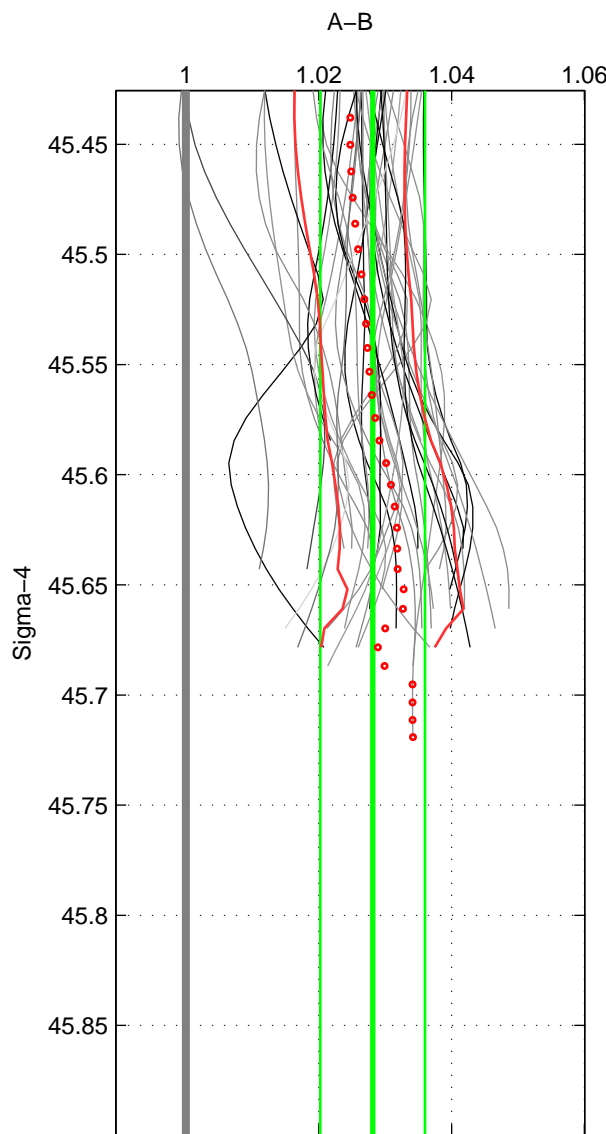

Cruise A (red). Date: Oct 1998 Cruisename: 686-49UP19980916
 Cruise B (blue). Date: May 2000 Cruisename: 689-49UP20000420

*** "Favourite" values are those of space 1.

	Offset	O.StDev	Ratio	R.Stdev	Rating
SIGMA:	0.083	0.023	1.028	0.008	5
THETA:	0.086	0.022	1.029	0.007	4
DEPTH:	0.078	0.003	1.027	0.001	3
FAV.:	0.083	0.023	1.028	0.008	5

Profiles of A: 14
 Profiles of B: 16
 Diff profs : 39
 WMoffset (A-B): 0.083029
 WMoffset stdev: 0.023022
 WMratio (A/B): 1.0281
 WMratio stdev: 0.0078776

Quality (1-5): 5

Profiles of A: 14
 Profiles of B: 16
 Diff profs : 39
 WMoffset (A-B): 0.085543
 WMoffset stdev: 0.021686
 WMratio (A/B): 1.0291
 WMratio stdev: 0.0074644

Quality (1-5): 4

Profiles of A: 14
 Profiles of B: 16
 Diff profs : 39
 WMoffset (A-B): 0.077686
 WMoffset stdev: 0.0025128
 WMratio (A/B): 1.0266
 WMratio stdev: 0.0012353

Quality (1-5): 3

Please note that statistics are bad.