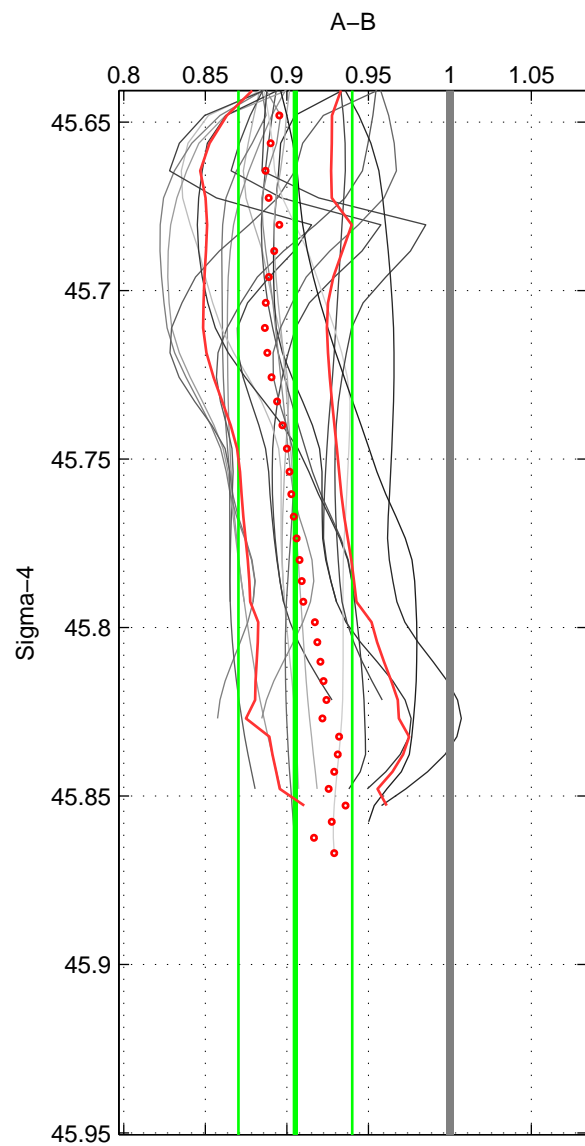

Cruise A (red). Date: Aug 1997 Cruisename: 63-34AR19970805

Cruise B (blue). Date: Apr 1991 Cruisename: 297-64TR19910408

\*\*\* "Favourite" values are means of spaces 1 2.

	Offset	O.StDev	Ratio	R.Stdev	Rating
SIGMA:	-0.106	0.041	0.905	0.035	4
THETA:	-0.090	0.041	0.919	0.036	4
DEPTH:	-0.126	0.008	0.889	0.007	2
FAV.:	-0.098	0.041	0.912	0.035	4

Profiles of A: 3  
 Profiles of B: 7  
 Diff profs: 21  
 WMoffset (A-B): -0.10582  
 WMoffset stdev: 0.040961  
 WMratio (A/B): 0.90521  
 WMratio stdev: 0.034829

Quality (1-5): 4

Profiles of A: 3  
 Profiles of B: 7  
 Diff profs: 21  
 WMoffset (A-B): -0.089833  
 WMoffset stdev: 0.041315  
 WMratio (A/B): 0.91935  
 WMratio stdev: 0.035691

Quality (1-5): 4

Profiles of A: 3  
 Profiles of B: 7  
 Diff profs: 21  
 WMoffset (A-B): -0.12597  
 WMoffset stdev: 0.0076661  
 WMratio (A/B): 0.88926  
 WMratio stdev: 0.0066185

Quality (1-5): 2

Please note that statistics are bad.