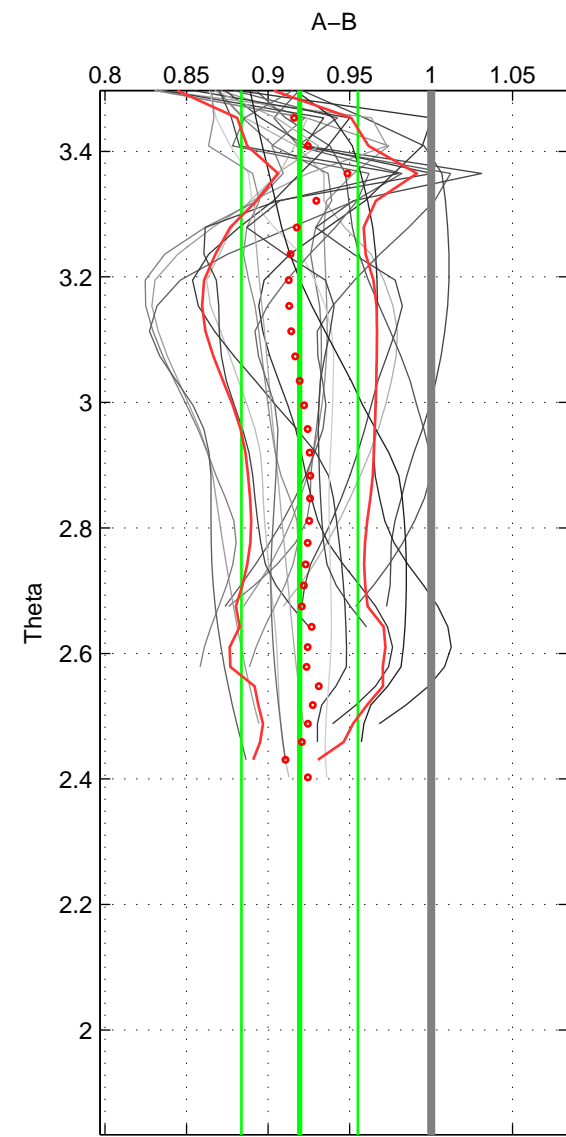

Cruise A (red). Date: Aug 1997 Cruisename: 63-34AR19970805

Cruise B (blue). Date: Apr 1991 Cruisename: 297-64TR19910408

\*\*\* "Favourite" values are means of spaces 1 2.

	Offset	O.StDev	Ratio	R.Stdev	Rating
SIGMA:	-0.106	0.041	0.905	0.035	4
THETA:	-0.090	0.041	0.919	0.036	4
DEPTH:	-0.126	0.008	0.889	0.007	2
FAV.:	-0.098	0.041	0.912	0.035	4

Profiles of A: 3  
 Profiles of B: 7  
 Diff profs: 21  
 WMoffset (A-B): -0.10582  
 WMoffset stdev: 0.040961  
 WMratio (A/B): 0.90521  
 WMratio stdev: 0.034829

Quality (1-5): 4

Profiles of A: 3  
 Profiles of B: 7  
 Diff profs: 21  
 WMoffset (A-B): -0.089833  
 WMoffset stdev: 0.041315  
 WMratio (A/B): 0.91935  
 WMratio stdev: 0.035691

Quality (1-5): 4

Profiles of A: 3  
 Profiles of B: 7  
 Diff profs: 21  
 WMoffset (A-B): -0.12597  
 WMoffset stdev: 0.0076661  
 WMratio (A/B): 0.88926  
 WMratio stdev: 0.0066185

Quality (1-5): 2

Please note that statistics are bad.