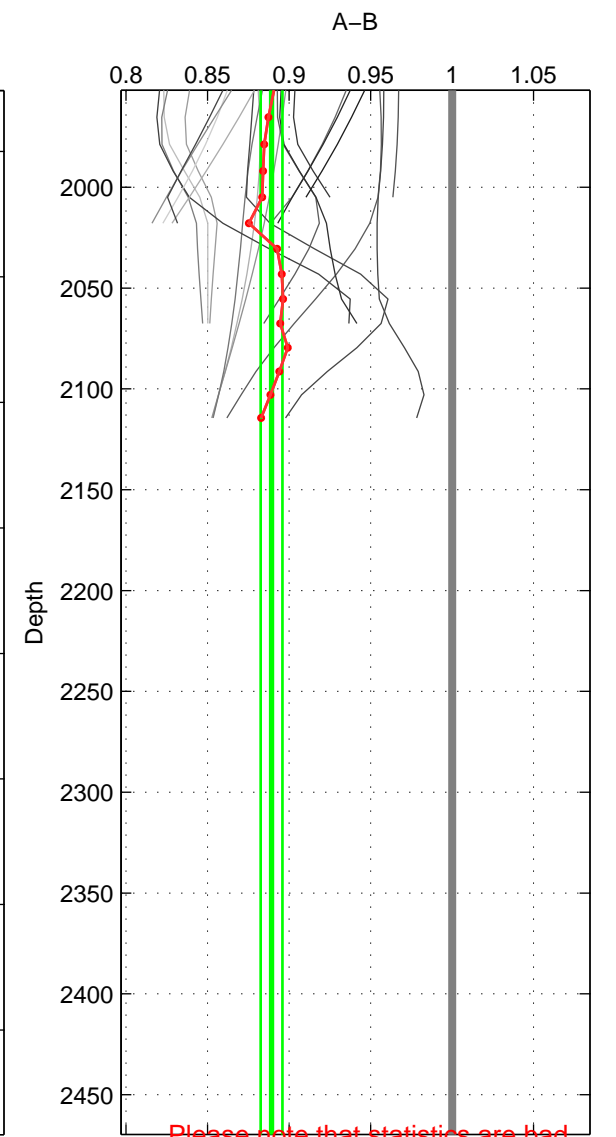

Cruise A (red). Date: Aug 1997 Cruisename: 63-34AR19970805

Cruise B (blue). Date: Apr 1991 Cruisename: 297-64TR19910408

\*\*\* "Favourite" values are means of spaces 1 2.

	Offset	O.StDev	Ratio	R.Stdev	Rating
SIGMA:	-0.106	0.041	0.905	0.035	4
THETA:	-0.090	0.041	0.919	0.036	4
DEPTH:	-0.126	0.008	0.889	0.007	2
FAV.:	-0.098	0.041	0.912	0.035	4

Profiles of A: 3  
 Profiles of B: 7  
 Diff profs: 21  
 WMoffset (A-B): -0.10582  
 WMoffset stdev: 0.040961  
 WMratio (A/B): 0.90521  
 WMratio stdev: 0.034829

Quality (1-5): 4

Profiles of A: 3  
 Profiles of B: 7  
 Diff profs: 21  
 WMoffset (A-B): -0.089833  
 WMoffset stdev: 0.041315  
 WMratio (A/B): 0.91935  
 WMratio stdev: 0.035691

Quality (1-5): 4

Profiles of A: 3  
 Profiles of B: 7  
 Diff profs: 21  
 WMoffset (A-B): -0.12597  
 WMoffset stdev: 0.0076661  
 WMratio (A/B): 0.88926  
 WMratio stdev: 0.0066185

Quality (1-5): 2

Please note that statistics are bad.