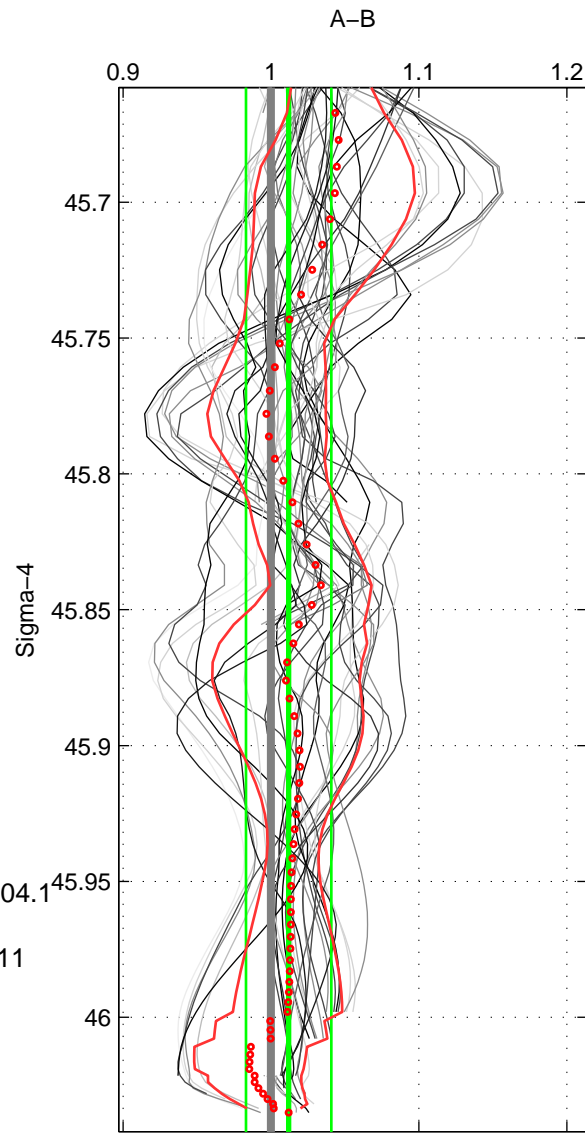

Cruise A (red). Date: Aug 1993 Cruisename: 251-33MW19930704.1  
 Cruise B (blue). Date: Feb 2005 Cruisename: 254-33RO20050111

\*\*\* "Favourite" values are means of spaces 1 2 3.

	Offset	O.StDev	Ratio	R.Stdev	Rating
SIGMA:	0.021	0.045	1.012	0.029	5
THETA:	0.025	0.043	1.015	0.024	5
DEPTH:	0.055	0.033	1.031	0.016	5
FAV.:	0.034	0.040	1.019	0.023	5

Profiles of A: 9  
 Profiles of B: 9  
 Diff profs : 42  
 WMoffset (A-B): 0.02073  
 WMoffset stdev: 0.045414  
 WMratio (A/B): 1.0119  
 WMratio stdev: 0.028876

Quality (1-5): 5

Profiles of A: 9  
 Profiles of B: 9  
 Diff profs : 42  
 WMoffset (A-B): 0.025163  
 WMoffset stdev: 0.04307  
 WMratio (A/B): 1.0147  
 WMratio stdev: 0.023645

Quality (1-5): 5

Profiles of A: 9  
 Profiles of B: 9  
 Diff profs : 42  
 WMoffset (A-B): 0.055178  
 WMoffset stdev: 0.032881  
 WMratio (A/B): 1.0306  
 WMratio stdev: 0.016355

Quality (1-5): 5