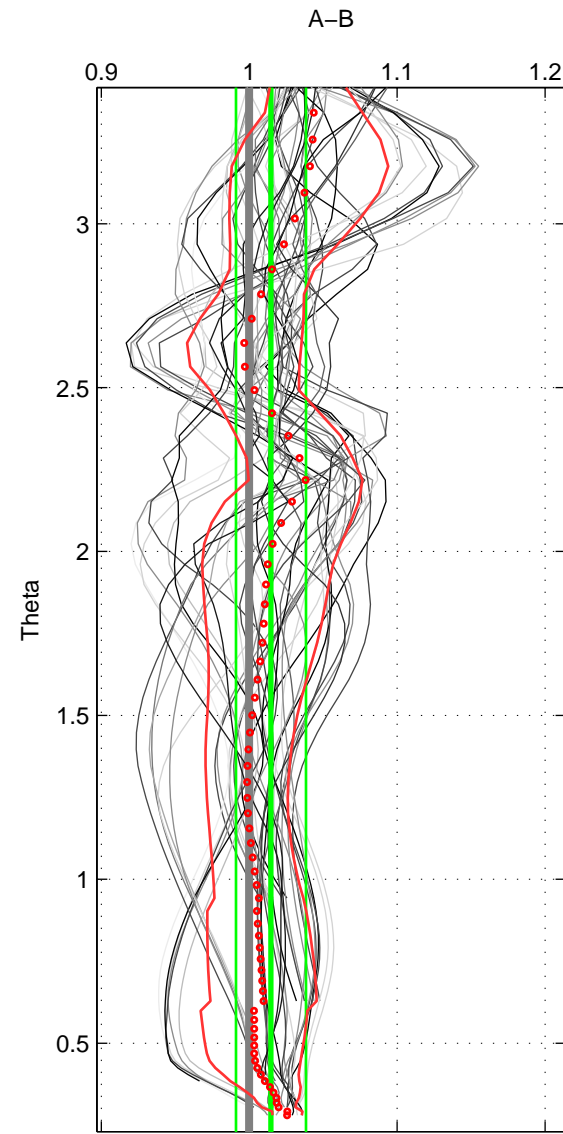

Cruise A (red). Date: Aug 1993 Cruisename: 251-33MW19930704.1  
 Cruise B (blue). Date: Feb 2005 Cruisename: 254-33RO20050111

\*\*\* "Favourite" values are means of spaces 1 2 3.

	Offset	O.StDev	Ratio	R.Stdev	Rating
SIGMA:	0.021	0.045	1.012	0.029	5
THETA:	0.025	0.043	1.015	0.024	5
DEPTH:	0.055	0.033	1.031	0.016	5
FAV.:	0.034	0.040	1.019	0.023	5

Profiles of A: 9  
 Profiles of B: 9  
 Diff profs : 42  
 WMoffset (A-B): 0.02073  
 WMoffset stdev: 0.045414  
 WMratio (A/B): 1.0119  
 WMratio stdev: 0.028876

Quality (1-5): 5

Profiles of A: 9  
 Profiles of B: 9  
 Diff profs : 42  
 WMoffset (A-B): 0.025163  
 WMoffset stdev: 0.04307  
 WMratio (A/B): 1.0147  
 WMratio stdev: 0.023645

Quality (1-5): 5

Profiles of A: 9  
 Profiles of B: 9  
 Diff profs : 42  
 WMoffset (A-B): 0.055178  
 WMoffset stdev: 0.032881  
 WMratio (A/B): 1.0306  
 WMratio stdev: 0.016355

Quality (1-5): 5