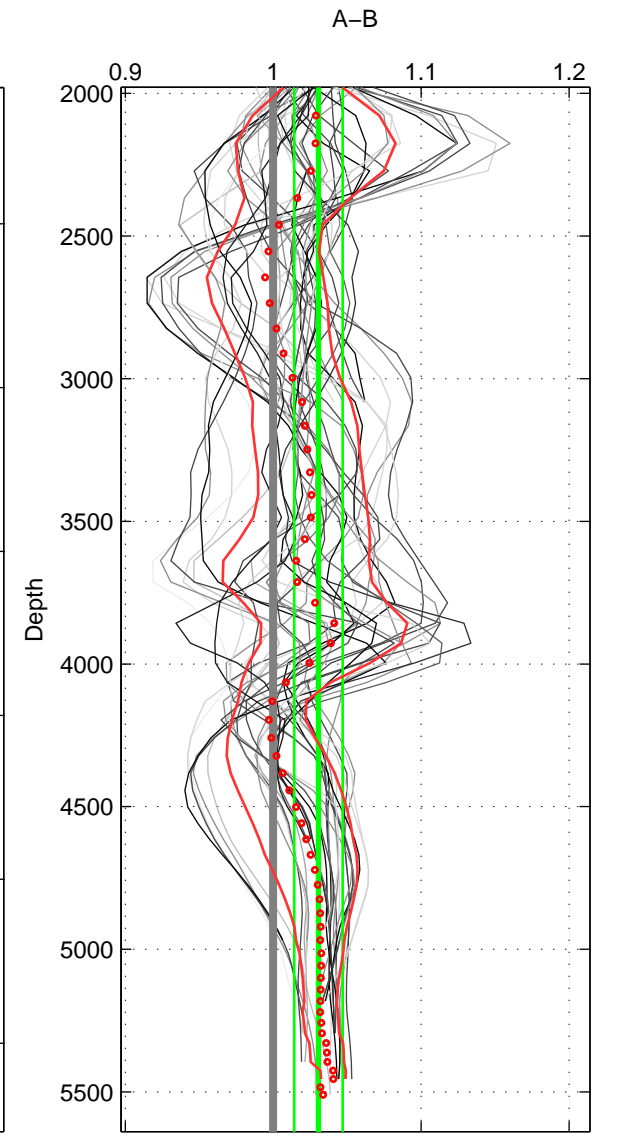

Cruise A (red). Date: Aug 1993 Cruisename: 251-33MW19930704.1  
 Cruise B (blue). Date: Feb 2005 Cruisename: 254-33RO20050111

\*\*\* "Favourite" values are means of spaces 1 2 3.

	Offset	O.StDev	Ratio	R.Stdev	Rating
SIGMA:	0.021	0.045	1.012	0.029	5
THETA:	0.025	0.043	1.015	0.024	5
DEPTH:	0.055	0.033	1.031	0.016	5
FAV.:	0.034	0.040	1.019	0.023	5

Profiles of A: 9  
 Profiles of B: 9  
 Diff profs : 42  
 WMoffset (A-B): 0.02073  
 WMoffset stdev: 0.045414  
 WMratio (A/B): 1.0119  
 WMratio stdev: 0.028876

Quality (1-5): 5

Profiles of A: 9  
 Profiles of B: 9  
 Diff profs : 42  
 WMoffset (A-B): 0.025163  
 WMoffset stdev: 0.04307  
 WMratio (A/B): 1.0147  
 WMratio stdev: 0.023645

Quality (1-5): 5

Profiles of A: 9  
 Profiles of B: 9  
 Diff profs : 42  
 WMoffset (A-B): 0.055178  
 WMoffset stdev: 0.032881  
 WMratio (A/B): 1.0306  
 WMratio stdev: 0.016355

Quality (1-5): 5