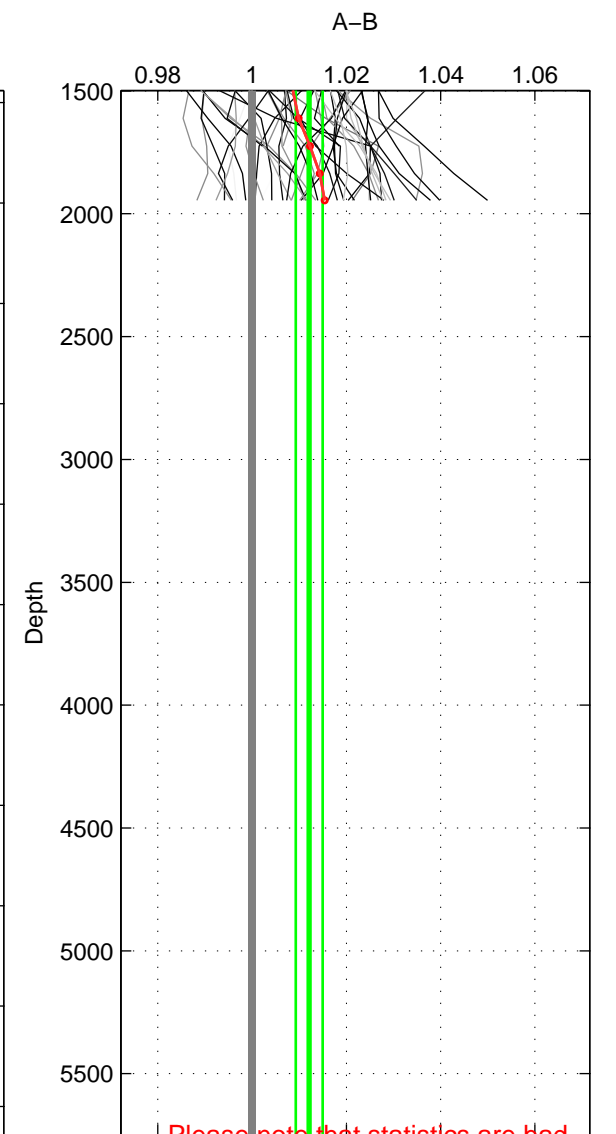

Cruise A (red). Date: Jul 2005 Cruisename: 669-49UF20050615
 Cruise B (blue). Date: Oct 2002 Cruisename: 698-49UP20021001

*** "Favourite" values are means of spaces 1 2.

	Offset	O.StDev	Ratio	R.Stdev	Rating
SIGMA:	0.036	0.036	1.013	0.013	5
THETA:	0.036	0.037	1.013	0.013	5
DEPTH:	0.034	0.007	1.012	0.003	3
FAV.:	0.036	0.037	1.013	0.013	5

Profiles of A: 30
 Profiles of B: 35
 Diff profs : 48
 WMoffset (A-B): 0.035743
 WMoffset stdev: 0.036244
 WMratio (A/B): 1.0126
 WMratio stdev: 0.012732

Quality (1-5): 5

Profiles of A: 30
 Profiles of B: 35
 Diff profs : 48
 WMoffset (A-B): 0.036456
 WMoffset stdev: 0.037123
 WMratio (A/B): 1.0128
 WMratio stdev: 0.012978

Quality (1-5): 5

Profiles of A: 30
 Profiles of B: 35
 Diff profs : 48
 WMoffset (A-B): 0.034091
 WMoffset stdev: 0.0073628
 WMratio (A/B): 1.0121
 WMratio stdev: 0.0028546

Quality (1-5): 3

Please note that statistics are bad.