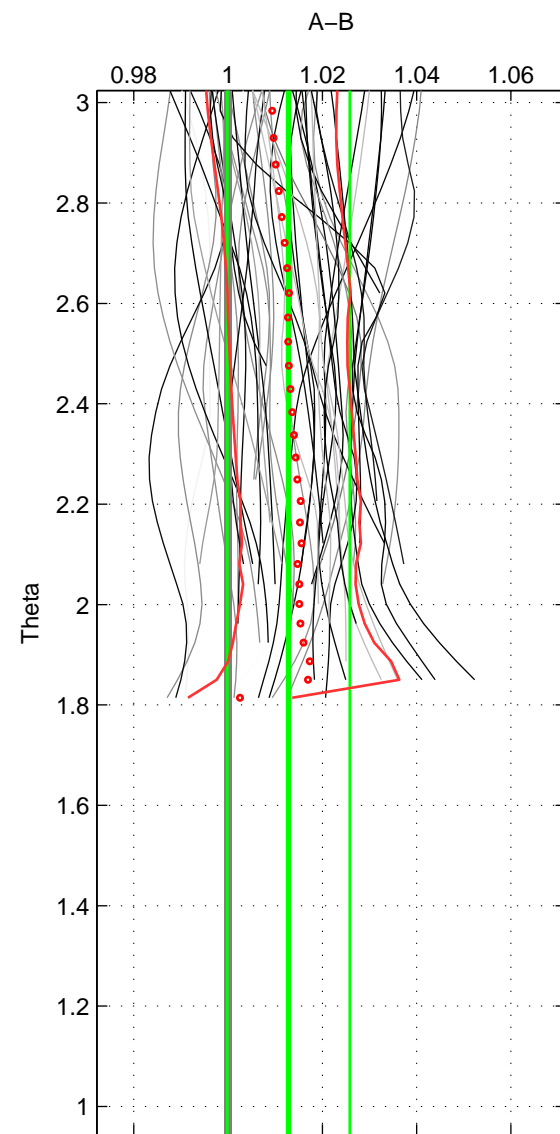

Cruise A (red). Date: Jul 2005 Cruisename: 669-49UF20050615
 Cruise B (blue). Date: Oct 2002 Cruisename: 698-49UP20021001

*** "Favourite" values are means of spaces 1 2.

	Offset	O.StDev	Ratio	R.Stdev	Rating
SIGMA:	0.036	0.036	1.013	0.013	5
THETA:	0.036	0.037	1.013	0.013	5
DEPTH:	0.034	0.007	1.012	0.003	3
FAV.:	0.036	0.037	1.013	0.013	5

Profiles of A: 30
 Profiles of B: 35
 Diff profs : 48
 WMoffset (A-B): 0.035743
 WMoffset stdev: 0.036244
 WMratio (A/B): 1.0126
 WMratio stdev: 0.012732

Quality (1-5): 5

Profiles of A: 30
 Profiles of B: 35
 Diff profs : 48
 WMoffset (A-B): 0.036456
 WMoffset stdev: 0.037123
 WMratio (A/B): 1.0128
 WMratio stdev: 0.012978

Quality (1-5): 5

Profiles of A: 30
 Profiles of B: 35
 Diff profs : 48
 WMoffset (A-B): 0.034091
 WMoffset stdev: 0.0073628
 WMratio (A/B): 1.0121
 WMratio stdev: 0.0028546

Quality (1-5): 3

Please note that statistics are bad.