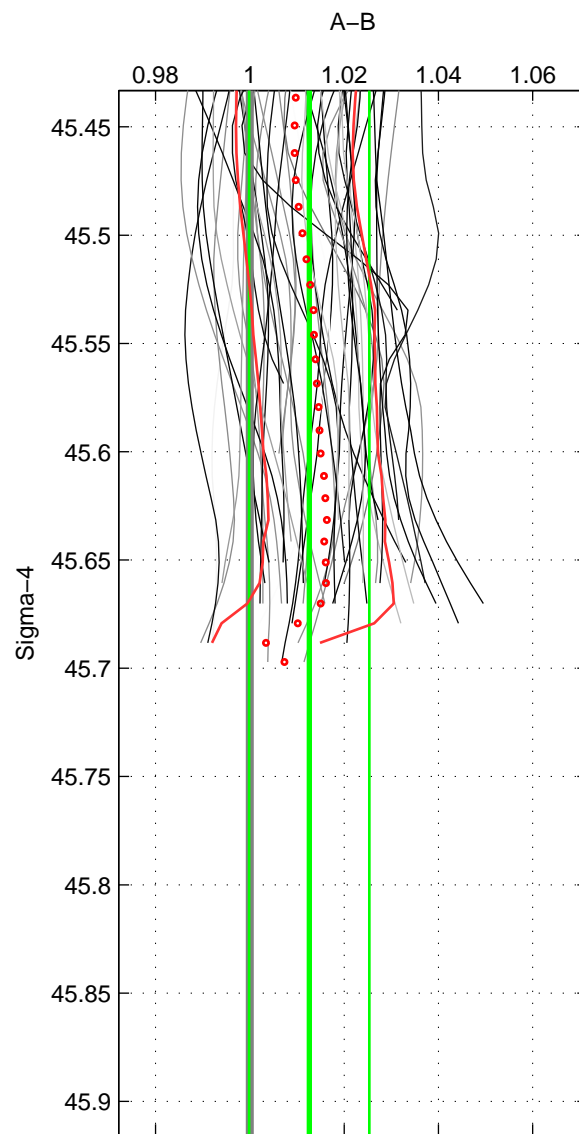

Cruise A (red). Date: Jul 2005 Cruisename: 669-49UF20050615
 Cruise B (blue). Date: Oct 2002 Cruisename: 698-49UP20021001

*** "Favourite" values are means of spaces 1 2.

	Offset	O.StDev	Ratio	R.Stdev	Rating
SIGMA:	0.036	0.036	1.013	0.013	5
THETA:	0.036	0.037	1.013	0.013	5
DEPTH:	0.034	0.007	1.012	0.003	3
FAV.:	0.036	0.037	1.013	0.013	5

Profiles of A: 30
 Profiles of B: 35
 Diff profs : 48
 WMoffset (A-B): 0.035743
 WMoffset stdev: 0.036244
 WMratio (A/B): 1.0126
 WMratio stdev: 0.012732

Quality (1-5): 5

Profiles of A: 30
 Profiles of B: 35
 Diff profs : 48
 WMoffset (A-B): 0.036456
 WMoffset stdev: 0.037123
 WMratio (A/B): 1.0128
 WMratio stdev: 0.012978

Quality (1-5): 5

Profiles of A: 30
 Profiles of B: 35
 Diff profs : 48
 WMoffset (A-B): 0.034091
 WMoffset stdev: 0.0073628
 WMratio (A/B): 1.0121
 WMratio stdev: 0.0028546

Quality (1-5): 3

Please note that statistics are bad.