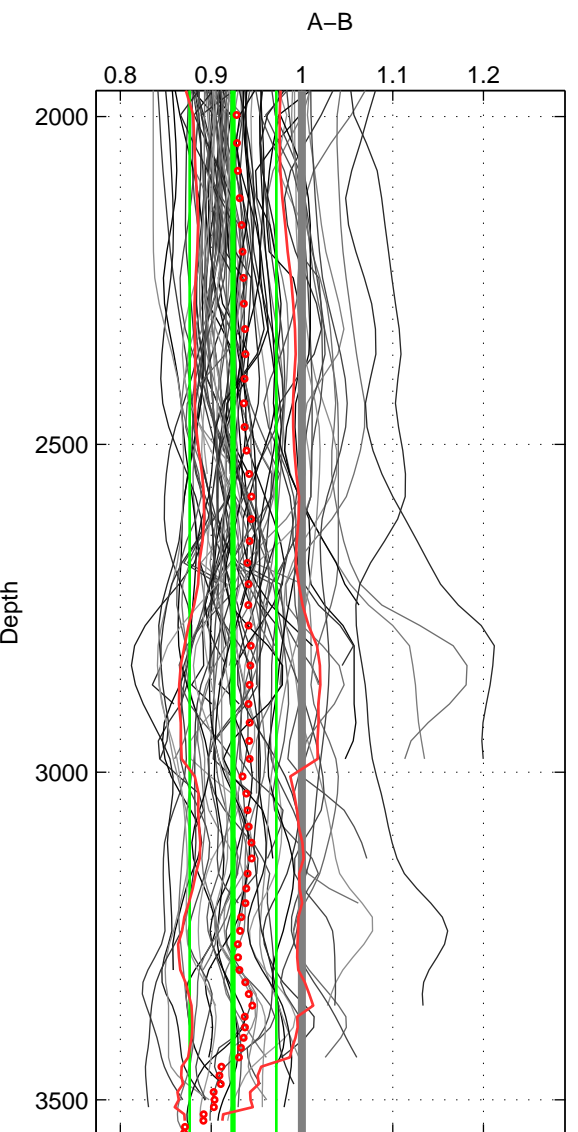

Cruise A (red). Date: Jul 1999 Cruisename: 190-18HU19990627

Cruise B (blue). Date: May 2000 Cruisename: 191-18HU20000520

\*\*\* "Favourite" values are means of spaces 1 2 3.

	Offset	O.StDev	Ratio	R.Stdev	Rating
SIGMA:	-0.067	0.059	0.936	0.056	5
THETA:	-0.066	0.059	0.937	0.057	5
DEPTH:	-0.079	0.051	0.924	0.048	5
FAV. :	-0.071	0.056	0.933	0.053	5

Profiles of A: 17  
 Profiles of B: 17  
 Diff profs : 95  
 WMoffset (A-B): -0.067386  
 WMoffset stdev: 0.058889  
 WMratio (A/B): 0.93645  
 WMratio stdev: 0.055871

Quality (1-5): 5

Profiles of A: 17  
 Profiles of B: 17  
 Diff profs : 95  
 WMoffset (A-B): -0.066339  
 WMoffset stdev: 0.059346  
 WMratio (A/B): 0.93718  
 WMratio stdev: 0.05659

Quality (1-5): 5

Profiles of A: 17  
 Profiles of B: 17  
 Diff profs : 95  
 WMoffset (A-B): -0.07911  
 WMoffset stdev: 0.05109  
 WMratio (A/B): 0.92402  
 WMratio stdev: 0.04779

Quality (1-5): 5