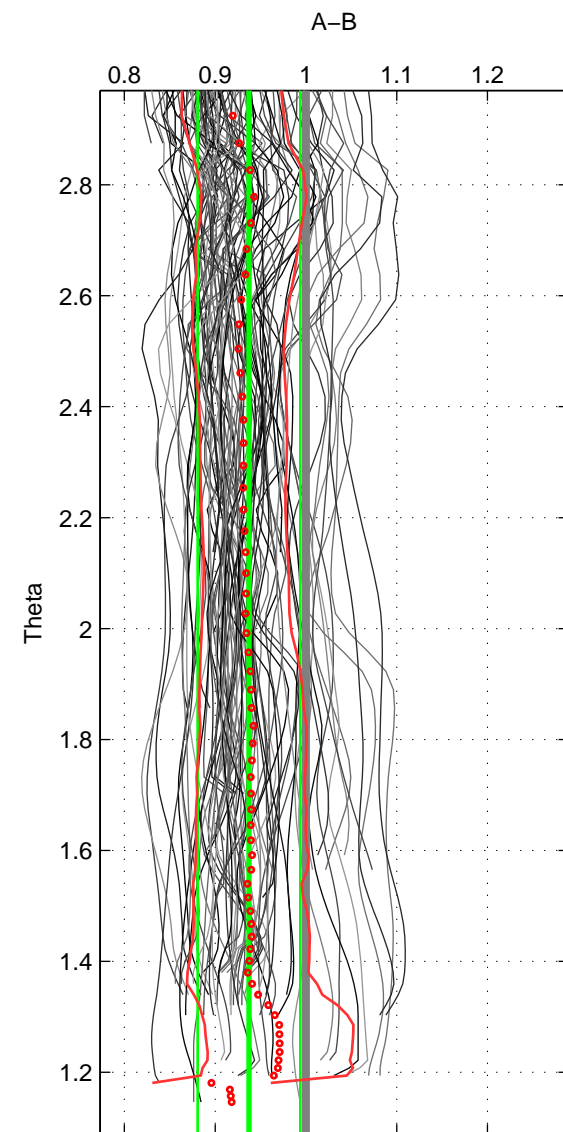

Cruise A (red). Date: Jul 1999 Cruisename: 190-18HU19990627

Cruise B (blue). Date: May 2000 Cruisename: 191-18HU20000520

\*\*\* "Favourite" values are means of spaces 1 2 3.

	Offset	O.StDev	Ratio	R.Stdev	Rating
SIGMA:	-0.067	0.059	0.936	0.056	5
THETA:	-0.066	0.059	0.937	0.057	5
DEPTH:	-0.079	0.051	0.924	0.048	5
FAV. :	-0.071	0.056	0.933	0.053	5

Profiles of A: 17  
 Profiles of B: 17  
 Diff profs : 95  
 WMoffset (A-B): -0.067386  
 WMoffset stdev: 0.058889  
 WMratio (A/B): 0.93645  
 WMratio stdev: 0.055871

Quality (1-5): 5

Profiles of A: 17  
 Profiles of B: 17  
 Diff profs : 95  
 WMoffset (A-B): -0.066339  
 WMoffset stdev: 0.059346  
 WMratio (A/B): 0.93718  
 WMratio stdev: 0.05659

Quality (1-5): 5

Profiles of A: 17  
 Profiles of B: 17  
 Diff profs : 95  
 WMoffset (A-B): -0.07911  
 WMoffset stdev: 0.05109  
 WMratio (A/B): 0.92402  
 WMratio stdev: 0.04779

Quality (1-5): 5