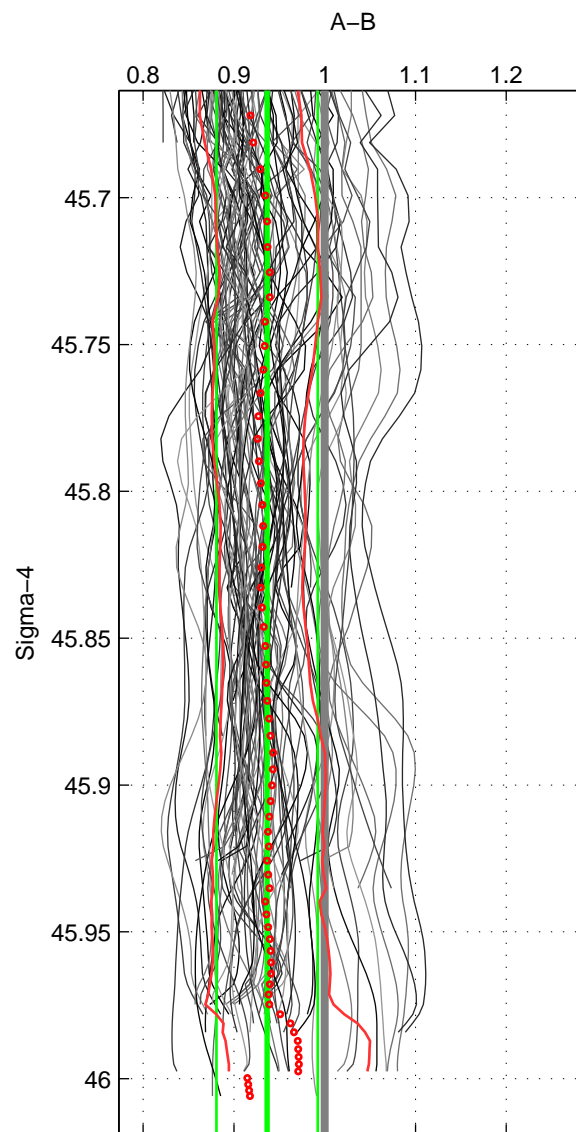

Cruise A (red). Date: Jul 1999 Cruisename: 190-18HU19990627

Cruise B (blue). Date: May 2000 Cruisename: 191-18HU20000520

\*\*\* "Favourite" values are means of spaces 1 2 3.

	Offset	O.StDev	Ratio	R.Stdev	Rating
SIGMA:	-0.067	0.059	0.936	0.056	5
THETA:	-0.066	0.059	0.937	0.057	5
DEPTH:	-0.079	0.051	0.924	0.048	5
FAV. :	-0.071	0.056	0.933	0.053	5

Profiles of A: 17  
 Profiles of B: 17  
 Diff profs : 95  
 WMoffset (A-B): -0.067386  
 WMoffset stdev: 0.058889  
 WMratio (A/B): 0.93645  
 WMratio stdev: 0.055871

Quality (1-5): 5

Profiles of A: 17  
 Profiles of B: 17  
 Diff profs : 95  
 WMoffset (A-B): -0.066339  
 WMoffset stdev: 0.059346  
 WMratio (A/B): 0.93718  
 WMratio stdev: 0.05659

Quality (1-5): 5

Profiles of A: 17  
 Profiles of B: 17  
 Diff profs : 95  
 WMoffset (A-B): -0.07911  
 WMoffset stdev: 0.05109  
 WMratio (A/B): 0.92402  
 WMratio stdev: 0.04779

Quality (1-5): 5