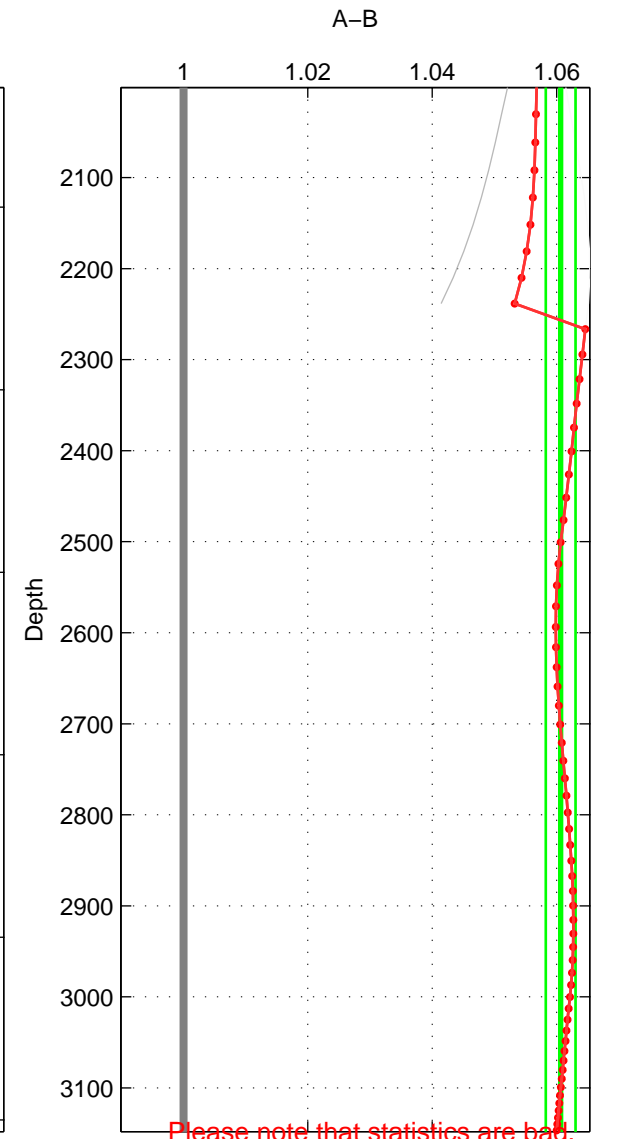

Please note that statistics are bad.

Profiles of A: 1
Profiles of B: 2
Diff profs : 2
WMoffset (A-B): 0.060288
WMoffset stdev: 0.0024324
WMratio (A/B): 1.0607
WMratio stdev: 0.0023869

Quality (1-5): 1