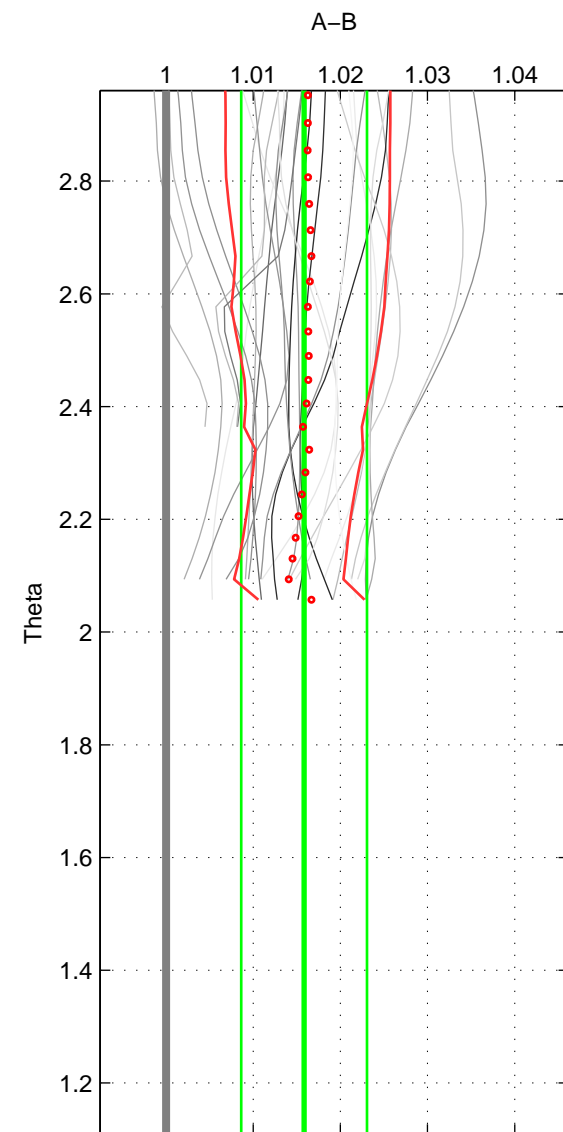

Cruise A (red). Date: Mar 1989 Cruisename: 507-32MW19890206

Cruise B (blue). Date: Apr 2008 Cruisename: 677-49UF20080422

*** "Favourite" values are means of spaces 1 2.

	Offset	O.StDev	Ratio	R.Stdev	Rating
SIGMA:	0.043	0.020	1.016	0.007	4
THETA:	0.043	0.020	1.016	0.007	4
DEPTH:	0.041	0.003	1.015	0.001	3
FAV.:	0.043	0.020	1.016	0.007	4

Profiles of A: 10
 Profiles of B: 3
 Diff profs : 26
 WMoffset (A-B): 0.042519
 WMoffset stdev: 0.019707
 WMratio (A/B): 1.0157
 WMratio stdev: 0.0072914

Quality (1-5): 4

Profiles of A: 10
 Profiles of B: 3
 Diff profs : 26
 WMoffset (A-B): 0.042929
 WMoffset stdev: 0.019509
 WMratio (A/B): 1.0158
 WMratio stdev: 0.0072195

Quality (1-5): 4

Profiles of A: 10
 Profiles of B: 3
 Diff profs : 26
 WMoffset (A-B): 0.040719
 WMoffset stdev: 0.0033056
 WMratio (A/B): 1.015
 WMratio stdev: 0.0011082

Quality (1-5): 3

Please note that statistics are bad.