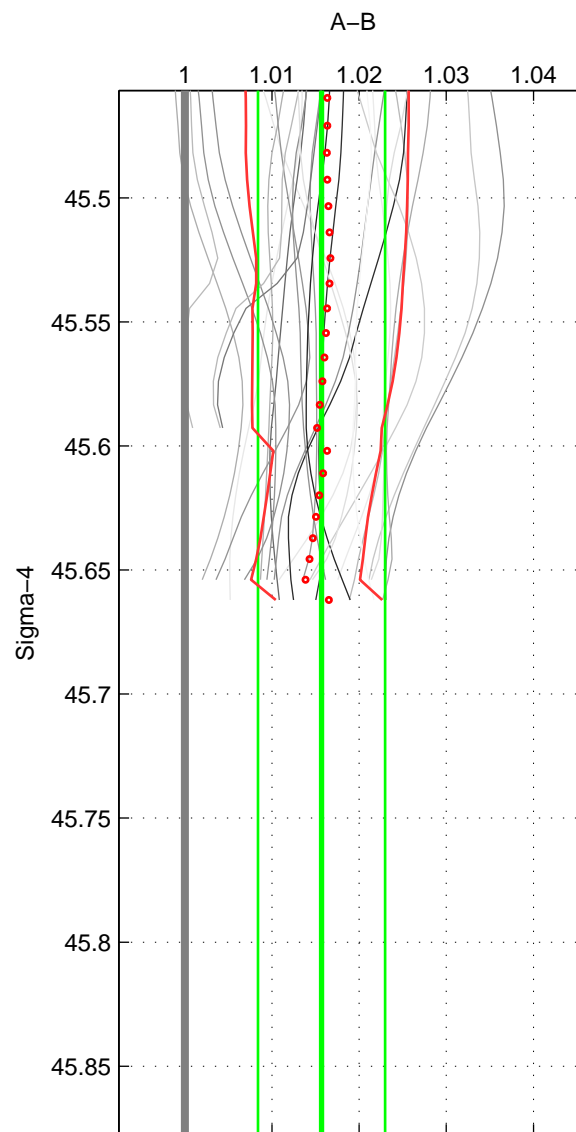

Cruise A (red). Date: Mar 1989 Cruisename: 507-32MW19890206

Cruise B (blue). Date: Apr 2008 Cruisename: 677-49UF20080422

*** "Favourite" values are means of spaces 1 2.

	Offset	O.StDev	Ratio	R.Stdev	Rating
SIGMA:	0.043	0.020	1.016	0.007	4
THETA:	0.043	0.020	1.016	0.007	4
DEPTH:	0.041	0.003	1.015	0.001	3
FAV.:	0.043	0.020	1.016	0.007	4

Profiles of A: 10
 Profiles of B: 3
 Diff profs : 26
 WMoffset (A-B): 0.042519
 WMoffset stdev: 0.019707
 WMratio (A/B): 1.0157
 WMratio stdev: 0.0072914

Quality (1-5): 4

Profiles of A: 10
 Profiles of B: 3
 Diff profs : 26
 WMoffset (A-B): 0.042929
 WMoffset stdev: 0.019509
 WMratio (A/B): 1.0158
 WMratio stdev: 0.0072195

Quality (1-5): 4

Profiles of A: 10
 Profiles of B: 3
 Diff profs : 26
 WMoffset (A-B): 0.040719
 WMoffset stdev: 0.0033056
 WMratio (A/B): 1.015
 WMratio stdev: 0.0011082

Quality (1-5): 3

Please note that statistics are bad.