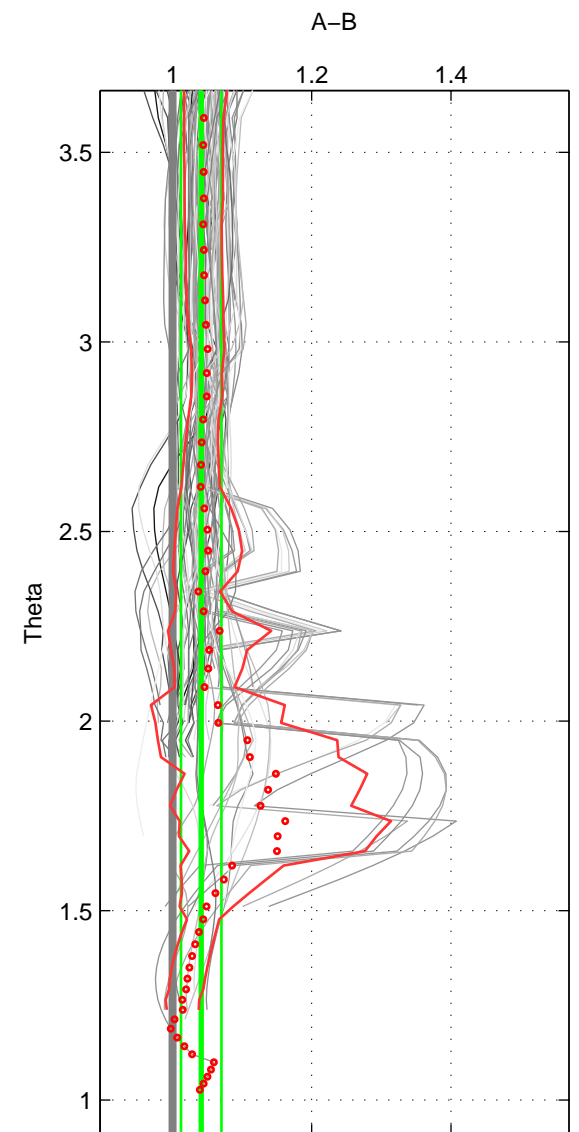

Cruise A (red). Date: Jan 1983 Cruisename: 221-316N19821201  
 Cruise B (blue). Date: May 1996 Cruisename: 249-33LK19960415

\*\*\* "Favourite" values are means of spaces 1 2 3.

	Offset	O.StDev	Ratio	R.Stdev	Rating
SIGMA:	0.057	0.038	1.045	0.031	5
THETA:	0.055	0.038	1.041	0.029	5
DEPTH:	0.054	0.049	1.043	0.041	5
FAV.:	0.055	0.042	1.043	0.034	5

Profiles of A: 12  
 Profiles of B: 37  
 Diff profs : 85  
 WMoffset (A-B): 0.057008  
 WMoffset stdev: 0.03818  
 WMratio (A/B): 1.0454  
 WMratio stdev: 0.031255

Quality (1-5): 5

Profiles of A: 12  
 Profiles of B: 37  
 Diff profs : 85  
 WMoffset (A-B): 0.055416  
 WMoffset stdev: 0.037652  
 WMratio (A/B): 1.0413  
 WMratio stdev: 0.028956

Quality (1-5): 5

Profiles of A: 12  
 Profiles of B: 37  
 Diff profs : 85  
 WMoffset (A-B): 0.053523  
 WMoffset stdev: 0.049218  
 WMratio (A/B): 1.0434  
 WMratio stdev: 0.040516

Quality (1-5): 5