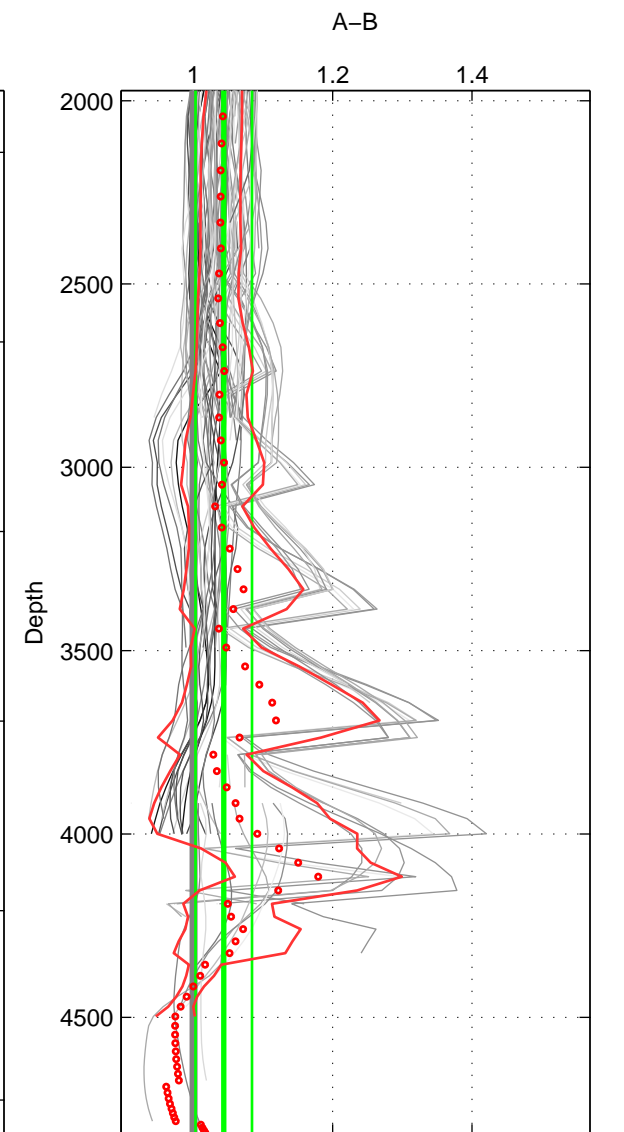

Cruise A (red). Date: Jan 1983 Cruisename: 221-316N19821201  
 Cruise B (blue). Date: May 1996 Cruisename: 249-33LK19960415

\*\*\* "Favourite" values are means of spaces 1 2 3.

	Offset	O.StDev	Ratio	R.Stdev	Rating
SIGMA:	0.057	0.038	1.045	0.031	5
THETA:	0.055	0.038	1.041	0.029	5
DEPTH:	0.054	0.049	1.043	0.041	5
FAV.:	0.055	0.042	1.043	0.034	5

Profiles of A: 12  
 Profiles of B: 37  
 Diff profs : 85  
 WMoffset (A-B): 0.057008  
 WMoffset stdev: 0.03818  
 WMratio (A/B): 1.0454  
 WMratio stdev: 0.031255

Quality (1-5): 5

Profiles of A: 12  
 Profiles of B: 37  
 Diff profs : 85  
 WMoffset (A-B): 0.055416  
 WMoffset stdev: 0.037652  
 WMratio (A/B): 1.0413  
 WMratio stdev: 0.028956

Quality (1-5): 5

Profiles of A: 12  
 Profiles of B: 37  
 Diff profs : 85  
 WMoffset (A-B): 0.053523  
 WMoffset stdev: 0.049218  
 WMratio (A/B): 1.0434  
 WMratio stdev: 0.040516

Quality (1-5): 5