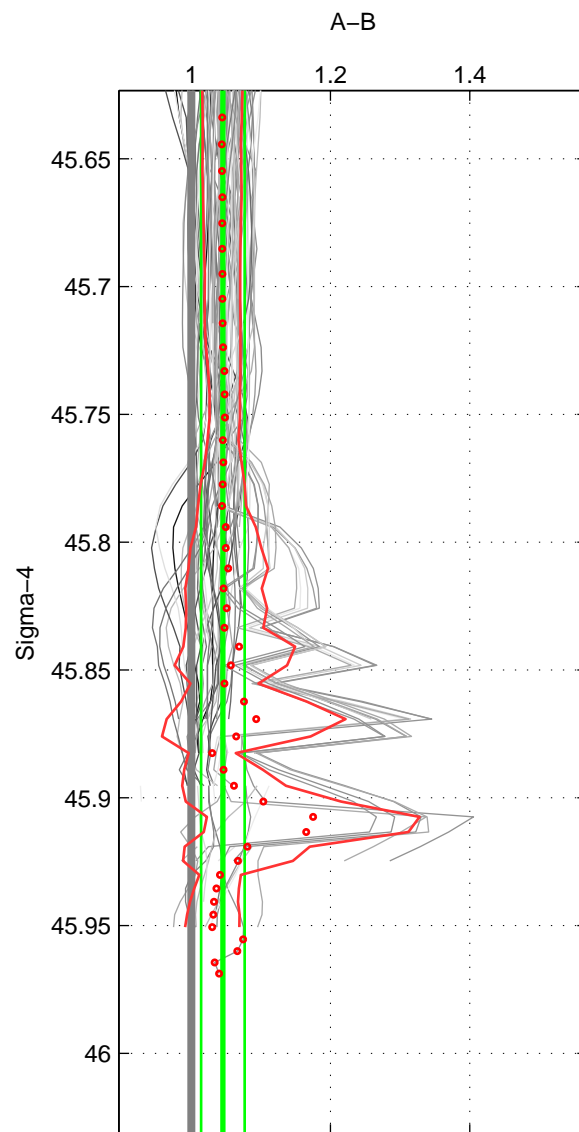

Cruise A (red). Date: Jan 1983 Cruisename: 221-316N19821201  
 Cruise B (blue). Date: May 1996 Cruisename: 249-33LK19960415

\*\*\* "Favourite" values are means of spaces 1 2 3.

	Offset	O.StDev	Ratio	R.Stdev	Rating
SIGMA:	0.057	0.038	1.045	0.031	5
THETA:	0.055	0.038	1.041	0.029	5
DEPTH:	0.054	0.049	1.043	0.041	5
FAV.:	0.055	0.042	1.043	0.034	5

Profiles of A: 12  
 Profiles of B: 37  
 Diff profs : 85  
 WMoffset (A-B): 0.057008  
 WMoffset stdev: 0.03818  
 WMratio (A/B): 1.0454  
 WMratio stdev: 0.031255

Quality (1-5): 5

Profiles of A: 12  
 Profiles of B: 37  
 Diff profs : 85  
 WMoffset (A-B): 0.055416  
 WMoffset stdev: 0.037652  
 WMratio (A/B): 1.0413  
 WMratio stdev: 0.028956

Quality (1-5): 5

Profiles of A: 12  
 Profiles of B: 37  
 Diff profs : 85  
 WMoffset (A-B): 0.053523  
 WMoffset stdev: 0.049218  
 WMratio (A/B): 1.0434  
 WMratio stdev: 0.040516

Quality (1-5): 5