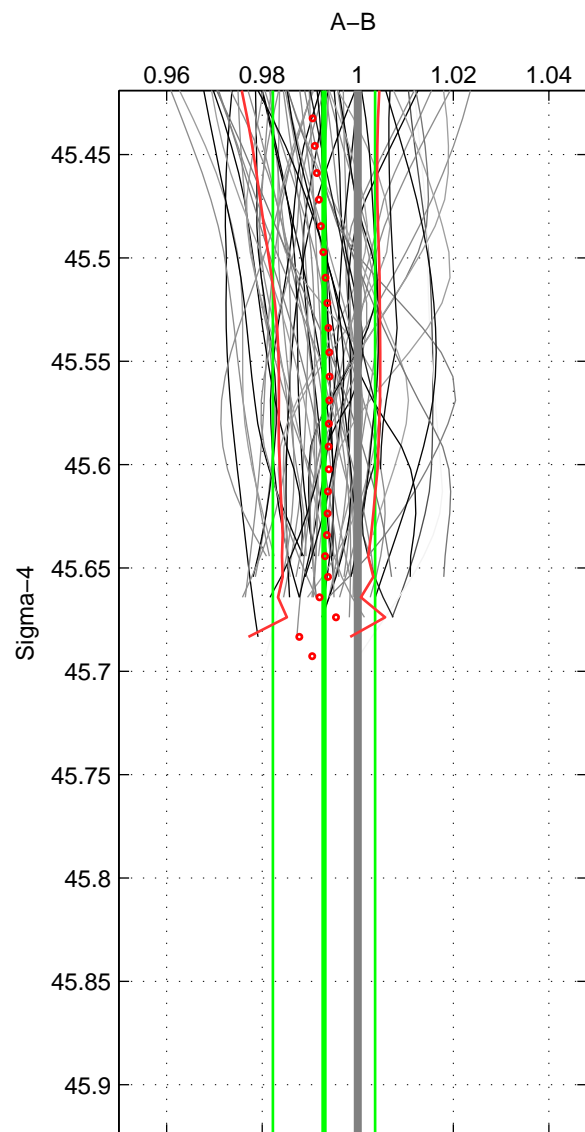

Cruise A (red). Date: Jul 2003 Cruisename: 662-49UF20030625

Cruise B (blue). Date: Oct 1998 Cruisename: 686-49UP19980916

*** "Favourite" values are those of space 2.

	Offset	O.StDev	Ratio	R.Stdev	Rating
SIGMA:	-0.020	0.030	0.993	0.011	4
THETA:	-0.018	0.031	0.994	0.011	5
DEPTH:	-0.019	0.003	0.993	0.001	3
FAV. :	-0.018	0.031	0.994	0.011	5

Profiles of A: 47
 Profiles of B: 20
 Diff profs : 65
 WMoffset (A-B): -0.01984
 WMoffset stdev: 0.030349
 WMratio (A/B): 0.99294
 WMratio stdev: 0.010698

Quality (1-5): 4

Profiles of A: 47
 Profiles of B: 20
 Diff profs : 65
 WMoffset (A-B): -0.017502
 WMoffset stdev: 0.031298
 WMratio (A/B): 0.99378
 WMratio stdev: 0.010966

Quality (1-5): 5

Profiles of A: 47
 Profiles of B: 20
 Diff profs : 65
 WMoffset (A-B): -0.018745
 WMoffset stdev: 0.0029913
 WMratio (A/B): 0.99326
 WMratio stdev: 0.00093746

Quality (1-5): 3

Please note that statistics are bad.