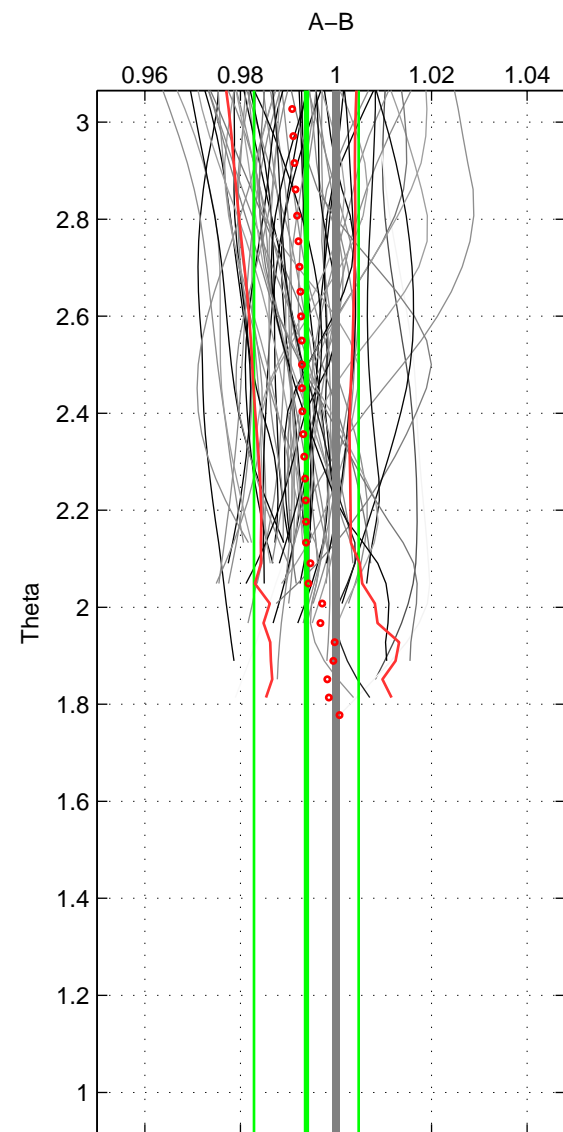

Cruise A (red). Date: Jul 2003 Cruisename: 662-49UF20030625

Cruise B (blue). Date: Oct 1998 Cruisename: 686-49UP19980916

*** "Favourite" values are those of space 2.

	Offset	O.StDev	Ratio	R.Stdev	Rating
SIGMA:	-0.020	0.030	0.993	0.011	4
THETA:	-0.018	0.031	0.994	0.011	5
DEPTH:	-0.019	0.003	0.993	0.001	3
FAV. :	-0.018	0.031	0.994	0.011	5

Profiles of A: 47
 Profiles of B: 20
 Diff profs : 65
 WMoffset (A-B): -0.01984
 WMoffset stdev: 0.030349
 WMratio (A/B): 0.99294
 WMratio stdev: 0.010698

Quality (1-5): 4

Profiles of A: 47
 Profiles of B: 20
 Diff profs : 65
 WMoffset (A-B): -0.017502
 WMoffset stdev: 0.031298
 WMratio (A/B): 0.99378
 WMratio stdev: 0.010966

Quality (1-5): 5

Profiles of A: 47
 Profiles of B: 20
 Diff profs : 65
 WMoffset (A-B): -0.018745
 WMoffset stdev: 0.0029913
 WMratio (A/B): 0.99326
 WMratio stdev: 0.00093746

Quality (1-5): 3

Please note that statistics are bad.