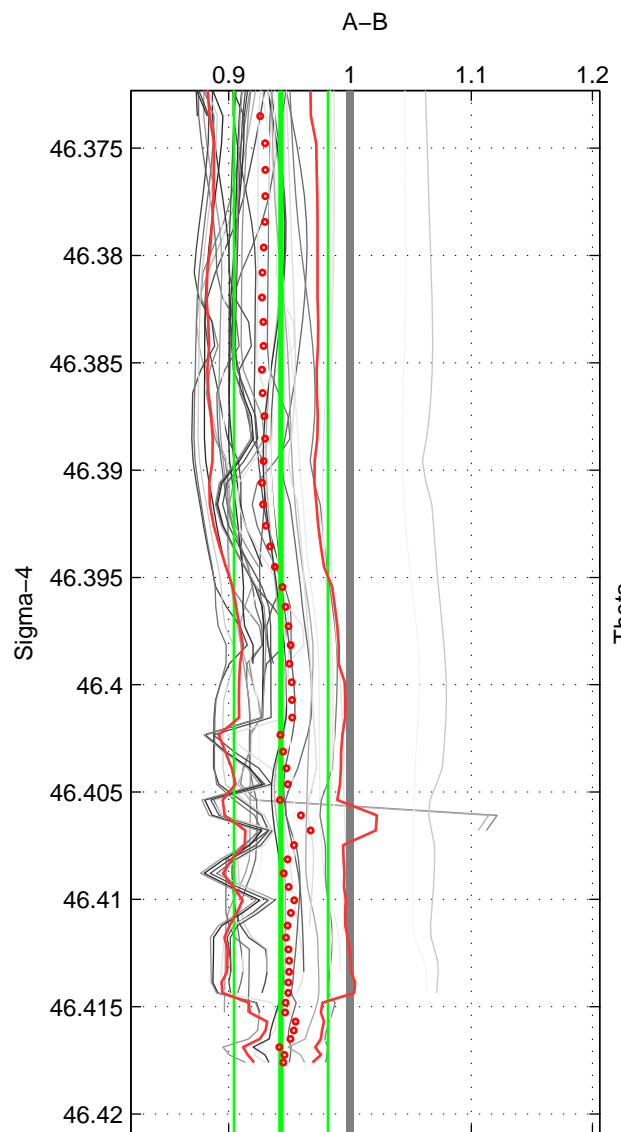

Cruise A (red). Date: Jul 1987 Cruisename: 2-06AQ19870704

Cruise B (blue). Date: Aug 2007 Cruisename: 6-06AQ20070728

*** "Favourite" values are means of spaces 1 2 3.

	Offset	O.StDev	Ratio	R.Stdev	Rating
SIGMA:	-0.057	0.039	0.943	0.039	5
THETA:	-0.061	0.046	0.939	0.046	5
DEPTH:	-0.040	0.025	0.961	0.025	5
FAV. :	-0.053	0.037	0.948	0.037	5

Profiles of A: 9
 Profiles of B: 8
 Diff profs : 40
 WMoffset (A-B): -0.057271
 WMoffset stdev: 0.039174
 WMratio (A/B): 0.94315
 WMratio stdev: 0.038785

Quality (1-5): 5

Profiles of A: 9
 Profiles of B: 8
 Diff profs : 40
 WMoffset (A-B): -0.061461
 WMoffset stdev: 0.046225
 WMratio (A/B): 0.93888
 WMratio stdev: 0.045965

Quality (1-5): 5

Profiles of A: 9
 Profiles of B: 8
 Diff profs : 40
 WMoffset (A-B): -0.039761
 WMoffset stdev: 0.025195
 WMratio (A/B): 0.9607
 WMratio stdev: 0.024791

Quality (1-5): 5