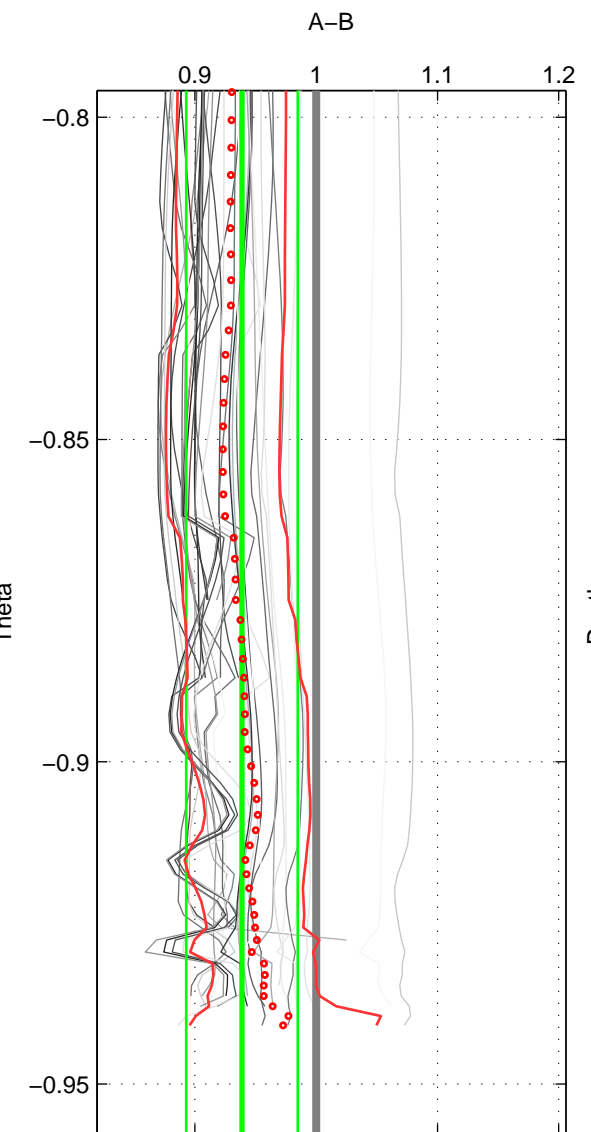

Cruise A (red). Date: Jul 1987 Cruisename: 2-06AQ19870704

Cruise B (blue). Date: Aug 2007 Cruisename: 6-06AQ20070728

*** "Favourite" values are means of spaces 1 2 3.

	Offset	O.StDev	Ratio	R.Stdev	Rating
SIGMA:	-0.057	0.039	0.943	0.039	5
THETA:	-0.061	0.046	0.939	0.046	5
DEPTH:	-0.040	0.025	0.961	0.025	5
FAV. :	-0.053	0.037	0.948	0.037	5

Profiles of A: 9
 Profiles of B: 8
 Diff profs : 40
 WMoffset (A-B): -0.057271
 WMoffset stdev: 0.039174
 WMratio (A/B): 0.94315
 WMratio stdev: 0.038785

Quality (1-5): 5

Profiles of A: 9
 Profiles of B: 8
 Diff profs : 40
 WMoffset (A-B): -0.061461
 WMoffset stdev: 0.046225
 WMratio (A/B): 0.93888
 WMratio stdev: 0.045965

Quality (1-5): 5

Profiles of A: 9
 Profiles of B: 8
 Diff profs : 40
 WMoffset (A-B): -0.039761
 WMoffset stdev: 0.025195
 WMratio (A/B): 0.9607
 WMratio stdev: 0.024791

Quality (1-5): 5