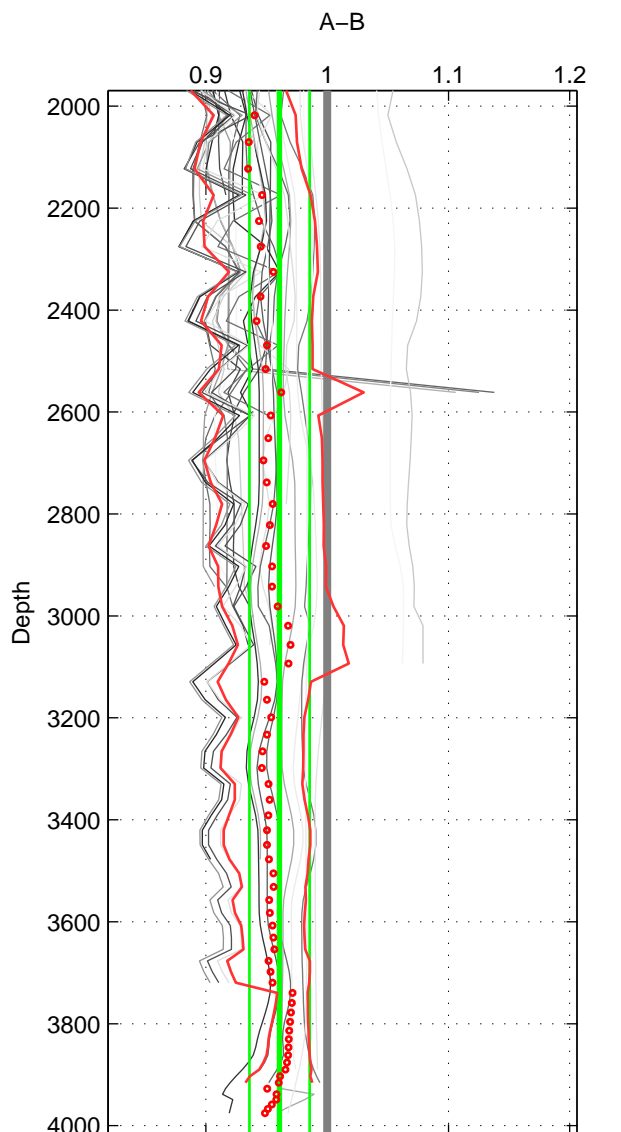

Cruise A (red). Date: Jul 1987 Cruisename: 2-06AQ19870704

Cruise B (blue). Date: Aug 2007 Cruisename: 6-06AQ20070728

*** "Favourite" values are means of spaces 1 2 3.

	Offset	O.StDev	Ratio	R.Stdev	Rating
SIGMA:	-0.057	0.039	0.943	0.039	5
THETA:	-0.061	0.046	0.939	0.046	5
DEPTH:	-0.040	0.025	0.961	0.025	5
FAV. :	-0.053	0.037	0.948	0.037	5

Profiles of A: 9
 Profiles of B: 8
 Diff profs : 40
 WMoffset (A-B): -0.057271
 WMoffset stdev: 0.039174
 WMratio (A/B): 0.94315
 WMratio stdev: 0.038785

Quality (1-5): 5

Profiles of A: 9
 Profiles of B: 8
 Diff profs : 40
 WMoffset (A-B): -0.061461
 WMoffset stdev: 0.046225
 WMratio (A/B): 0.93888
 WMratio stdev: 0.045965

Quality (1-5): 5

Profiles of A: 9
 Profiles of B: 8
 Diff profs : 40
 WMoffset (A-B): -0.039761
 WMoffset stdev: 0.025195
 WMratio (A/B): 0.9607
 WMratio stdev: 0.024791

Quality (1-5): 5