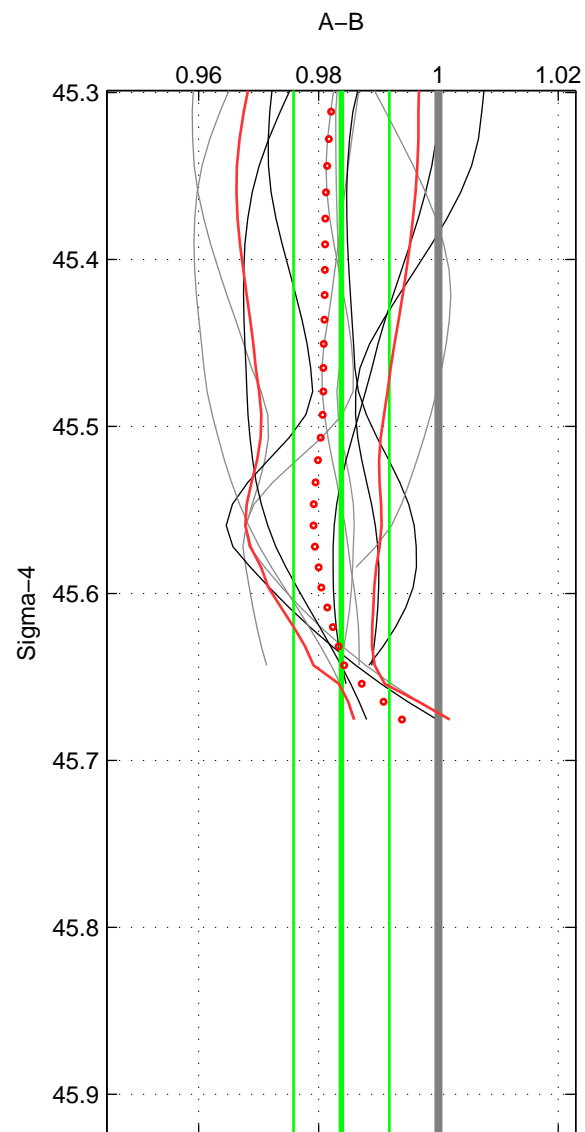

Cruise A (red). Date: Oct 1998 Cruisename: 686-49UP19980916
 Cruise B (blue). Date: Feb 2006 Cruisename: 710-49UP20060113

*** "Favourite" values are those of space 1.

	Offset	O.StDev	Ratio	R.Stdev	Rating
SIGMA:	-0.045	0.022	0.984	0.008	5
THETA:	-0.053	0.021	0.982	0.007	4
DEPTH:	-0.057	0.006	0.980	0.002	3
FAV. :	-0.045	0.022	0.984	0.008	5

Profiles of A: 20
 Profiles of B: 7
 Diff profs : 11
 WMoffset (A-B): -0.045071
 WMoffset stdev: 0.022099
 WMratio (A/B): 0.98381
 WMratio stdev: 0.0079833

Quality (1-5): 5

Profiles of A: 20
 Profiles of B: 25
 Diff profs : 38
 WMoffset (A-B): -0.052862
 WMoffset stdev: 0.021106
 WMratio (A/B): 0.98183
 WMratio stdev: 0.0071095

Quality (1-5): 4

Please note that statistics are bad.

Profiles of A: 20
 Profiles of B: 25
 Diff profs : 38
 WMoffset (A-B): -0.056542
 WMoffset stdev: 0.0056144
 WMratio (A/B): 0.98024
 WMratio stdev: 0.0019909