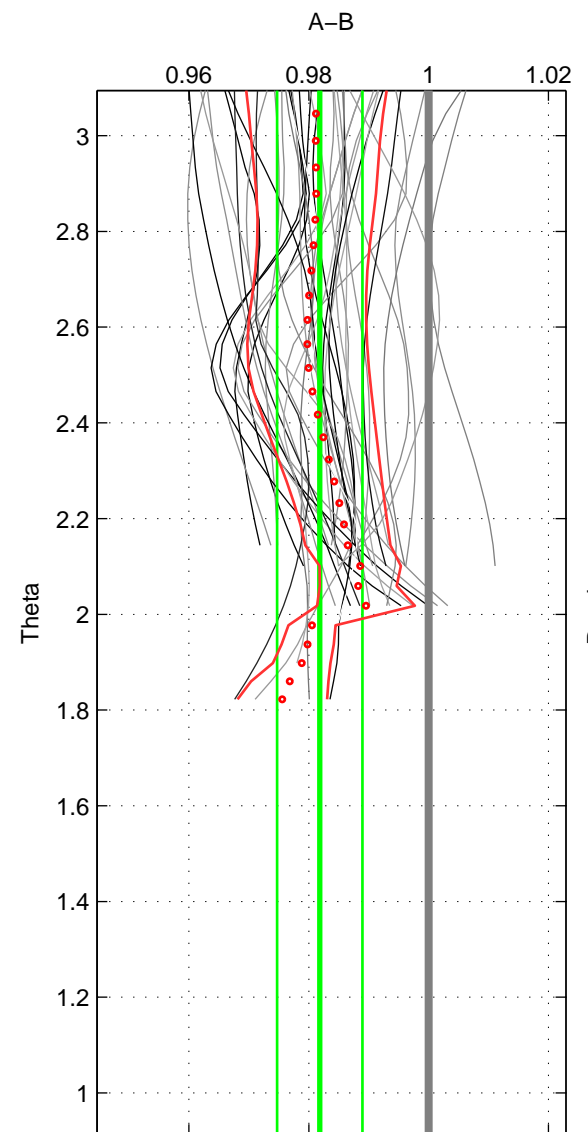

Cruise A (red). Date: Oct 1998 Cruisename: 686-49UP19980916
 Cruise B (blue). Date: Feb 2006 Cruisename: 710-49UP20060113

*** "Favourite" values are those of space 1.

	Offset	O.StDev	Ratio	R.Stdev	Rating
SIGMA:	-0.045	0.022	0.984	0.008	5
THETA:	-0.053	0.021	0.982	0.007	4
DEPTH:	-0.057	0.006	0.980	0.002	3
FAV. :	-0.045	0.022	0.984	0.008	5

Profiles of A: 20
 Profiles of B: 7
 Diff profs : 11
 WMoffset (A-B): -0.045071
 WMoffset stdev: 0.022099
 WMratio (A/B): 0.98381
 WMratio stdev: 0.0079833

Quality (1-5): 5

Profiles of A: 20
 Profiles of B: 25
 Diff profs : 38
 WMoffset (A-B): -0.052862
 WMoffset stdev: 0.021106
 WMratio (A/B): 0.98183
 WMratio stdev: 0.0071095

Quality (1-5): 4

Please note that statistics are bad.

Profiles of A: 20
 Profiles of B: 25
 Diff profs : 38
 WMoffset (A-B): -0.056542
 WMoffset stdev: 0.0056144
 WMratio (A/B): 0.98024
 WMratio stdev: 0.0019909