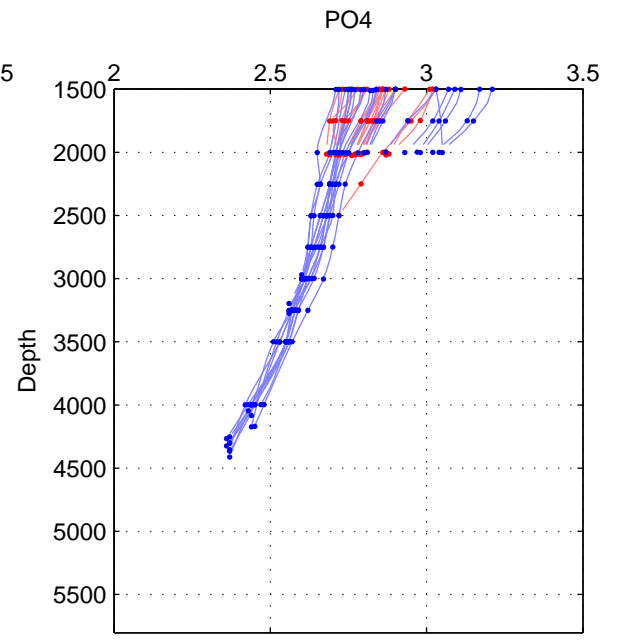

Cruise A (red). Date: Oct 1998 Cruisename: 686-49UP19980916
 Cruise B (blue). Date: Feb 2006 Cruisename: 710-49UP20060113

*** "Favourite" values are those of space 1.

	Offset	O.StDev	Ratio	R.Stdev	Rating
SIGMA:	-0.045	0.022	0.984	0.008	5
THETA:	-0.053	0.021	0.982	0.007	4
DEPTH:	-0.057	0.006	0.980	0.002	3
FAV. :	-0.045	0.022	0.984	0.008	5

Profiles of A: 20
 Profiles of B: 7
 Diff profs : 11
 WMoffset (A-B): -0.045071
 WMoffset stdev: 0.022099
 WMratio (A/B): 0.98381
 WMratio stdev: 0.0079833

Quality (1-5): 5

Profiles of A: 20
 Profiles of B: 25
 Diff profs : 38
 WMoffset (A-B): -0.052862
 WMoffset stdev: 0.021106
 WMratio (A/B): 0.98183
 WMratio stdev: 0.0071095

Quality (1-5): 4

Please note that statistics are bad.

Profiles of A: 20
 Profiles of B: 25
 Diff profs : 38
 WMoffset (A-B): -0.056542
 WMoffset stdev: 0.0056144
 WMratio (A/B): 0.98024
 WMratio stdev: 0.0019909