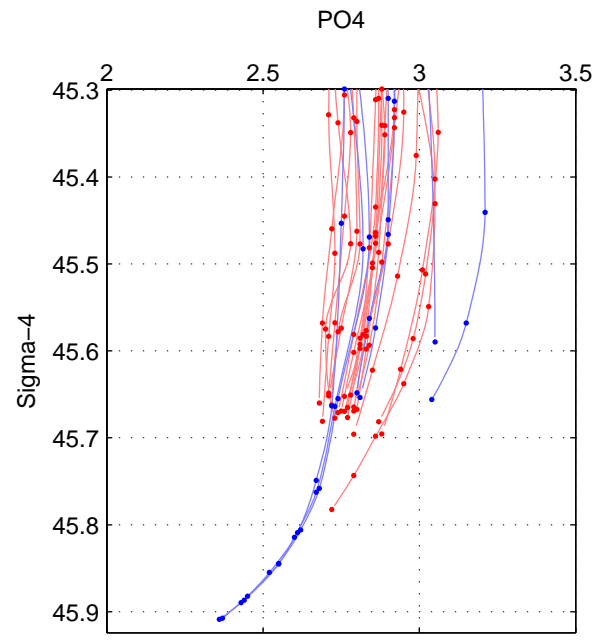

Cruise A (red). Date: Oct 1998 Cruisename: 686-49UP19980916
 Cruise B (blue). Date: Feb 2006 Cruisename: 710-49UP20060113

*** "Favourite" values are those of space 1.

	Offset	O.StDev	Ratio	R.Stdev	Rating
SIGMA:	-0.045	0.022	0.984	0.008	5
THETA:	-0.053	0.021	0.982	0.007	4
DEPTH:	-0.057	0.006	0.980	0.002	3
FAV. :	-0.045	0.022	0.984	0.008	5

Profiles of A: 20
 Profiles of B: 7
 Diff profs : 11
 WMoffset (A-B): -0.045071
 WMoffset stdev: 0.022099
 WMratio (A/B): 0.98381
 WMratio stdev: 0.0079833

Quality (1-5): 5

Profiles of A: 20
 Profiles of B: 25
 Diff profs : 38
 WMoffset (A-B): -0.052862
 WMoffset stdev: 0.021106
 WMratio (A/B): 0.98183
 WMratio stdev: 0.0071095

Quality (1-5): 4

Please note that statistics are bad.

Profiles of A: 20
 Profiles of B: 25
 Diff profs : 38
 WMoffset (A-B): -0.056542
 WMoffset stdev: 0.0056144
 WMratio (A/B): 0.98024
 WMratio stdev: 0.0019909