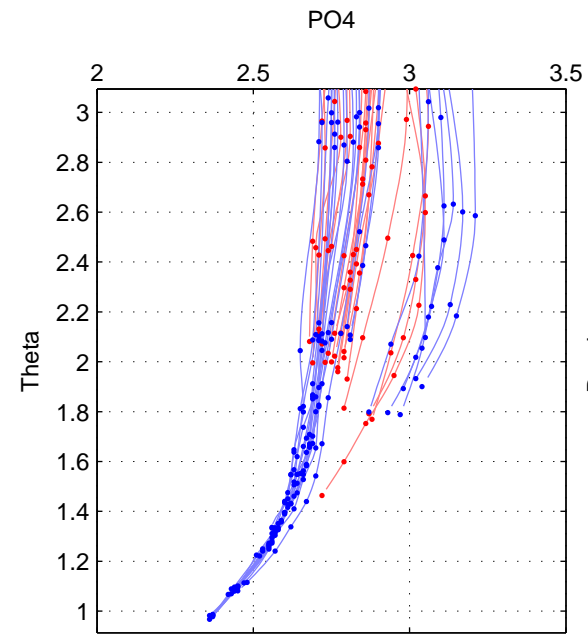

Cruise A (red). Date: Oct 1998 Cruisename: 686-49UP19980916
 Cruise B (blue). Date: Feb 2006 Cruisename: 710-49UP20060113

*** "Favourite" values are those of space 1.

	Offset	O.StDev	Ratio	R.Stdev	Rating
SIGMA:	-0.045	0.022	0.984	0.008	5
THETA:	-0.053	0.021	0.982	0.007	4
DEPTH:	-0.057	0.006	0.980	0.002	3
FAV. :	-0.045	0.022	0.984	0.008	5

Profiles of A: 20
 Profiles of B: 7
 Diff profs : 11
 WMoffset (A-B): -0.045071
 WMoffset stdev: 0.022099
 WMratio (A/B): 0.98381
 WMratio stdev: 0.0079833

Quality (1-5): 5

Profiles of A: 20
 Profiles of B: 25
 Diff profs : 38
 WMoffset (A-B): -0.052862
 WMoffset stdev: 0.021106
 WMratio (A/B): 0.98183
 WMratio stdev: 0.0071095

Quality (1-5): 4

Please note that statistics are bad.

Profiles of A: 20
 Profiles of B: 25
 Diff profs : 38
 WMoffset (A-B): -0.056542
 WMoffset stdev: 0.0056144
 WMratio (A/B): 0.98024
 WMratio stdev: 0.0019909