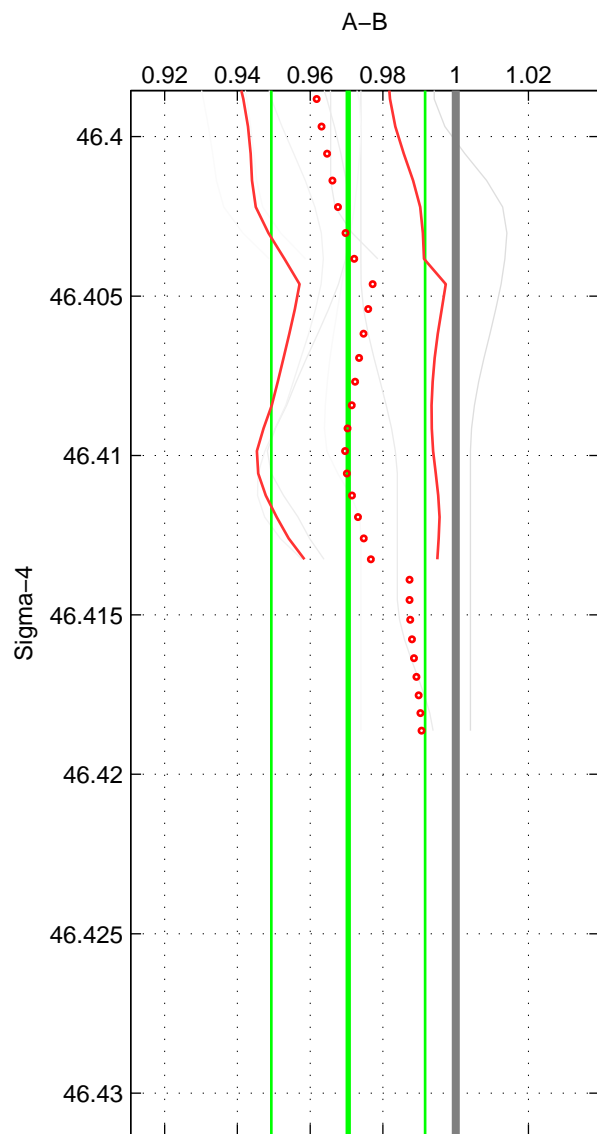

Cruise A (red). Date: Jul 1984 Cruisename: 1-06AQ19840719

Cruise B (blue). Date: Aug 1998 Cruisename: 97-58JH19980801

\*\*\* "Favourite" values are means of spaces 1 2 3.

	Offset	O.StDev	Ratio	R.Stdev	Rating
SIGMA:	-0.030	0.021	0.970	0.021	3
THETA:	-0.027	0.020	0.973	0.020	3
DEPTH:	-0.038	0.013	0.962	0.013	3
FAV.:	-0.032	0.018	0.969	0.018	3

Profiles of A: 6  
 Profiles of B: 3  
 Diff profs : 8  
 WMoffset (A-B): -0.029649  
 WMoffset stdev: 0.021389  
 WMratio (A/B): 0.97047  
 WMratio stdev: 0.021135

Quality (1-5): 3

Profiles of A: 6  
 Profiles of B: 3  
 Diff profs : 8  
 WMoffset (A-B): -0.027323  
 WMoffset stdev: 0.020234  
 WMratio (A/B): 0.9728  
 WMratio stdev: 0.020056

Quality (1-5): 3

Profiles of A: 6  
 Profiles of B: 3  
 Diff profs : 8  
 WMoffset (A-B): -0.037836  
 WMoffset stdev: 0.012835  
 WMratio (A/B): 0.96235  
 WMratio stdev: 0.012543

Quality (1-5): 3