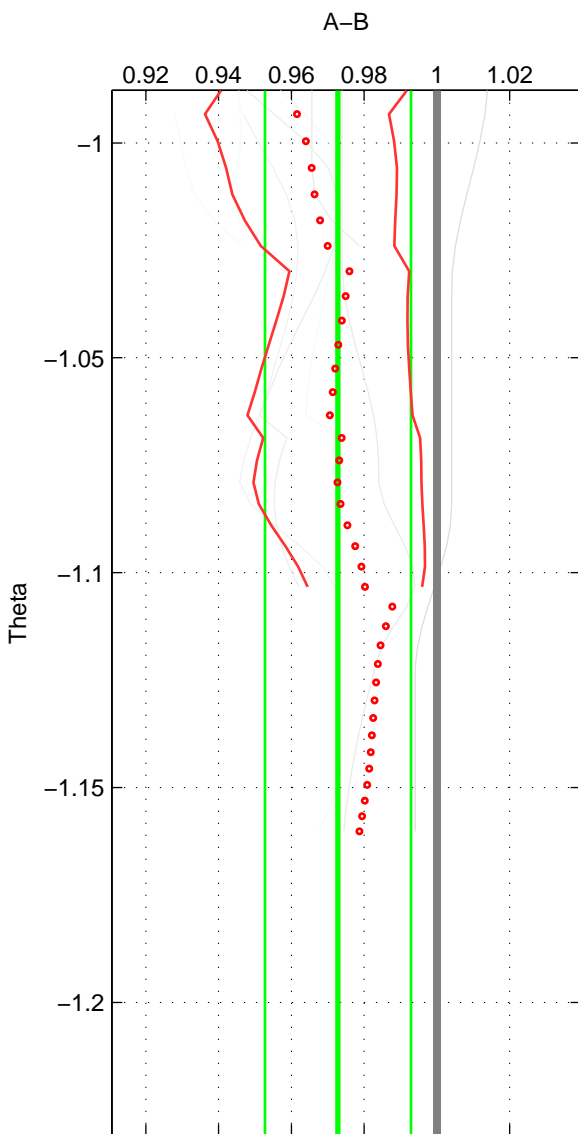

Cruise A (red). Date: Jul 1984 Cruisename: 1-06AQ19840719

Cruise B (blue). Date: Aug 1998 Cruisename: 97-58JH19980801

\*\*\* "Favourite" values are means of spaces 1 2 3.

	Offset	O.StDev	Ratio	R.Stdev	Rating
SIGMA:	-0.030	0.021	0.970	0.021	3
THETA:	-0.027	0.020	0.973	0.020	3
DEPTH:	-0.038	0.013	0.962	0.013	3
FAV.:	-0.032	0.018	0.969	0.018	3

Profiles of A: 6  
 Profiles of B: 3  
 Diff profs : 8  
 WMoffset (A-B): -0.029649  
 WMoffset stdev: 0.021389  
 WMratio (A/B): 0.97047  
 WMratio stdev: 0.021135

Quality (1-5): 3

Profiles of A: 6  
 Profiles of B: 3  
 Diff profs : 8  
 WMoffset (A-B): -0.027323  
 WMoffset stdev: 0.020234  
 WMratio (A/B): 0.9728  
 WMratio stdev: 0.020056

Quality (1-5): 3

Profiles of A: 6  
 Profiles of B: 3  
 Diff profs : 8  
 WMoffset (A-B): -0.037836  
 WMoffset stdev: 0.012835  
 WMratio (A/B): 0.96235  
 WMratio stdev: 0.012543

Quality (1-5): 3