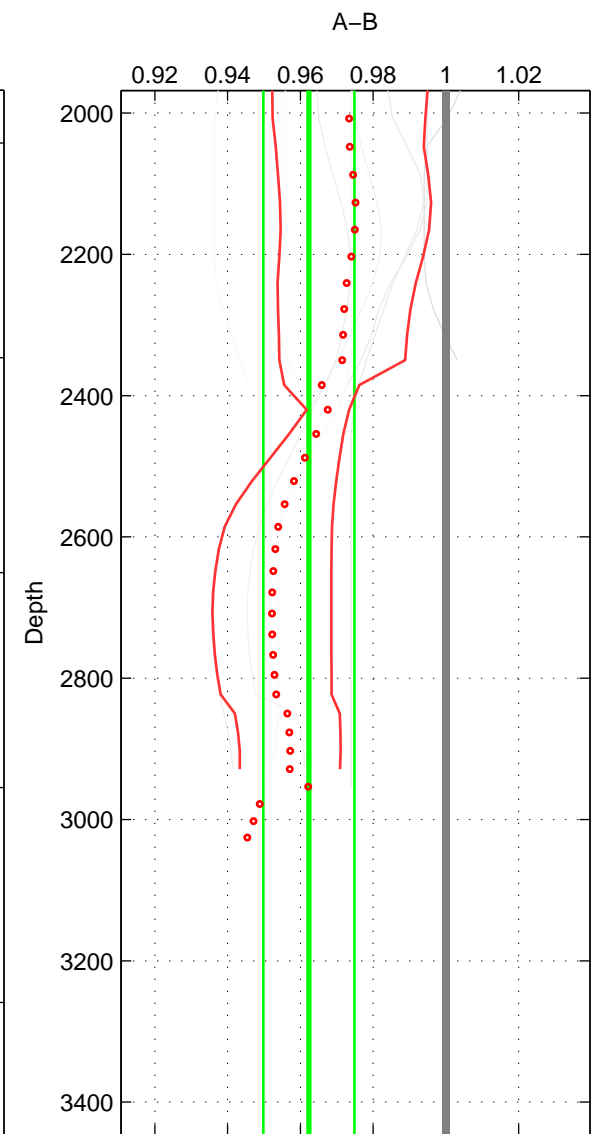

Cruise A (red). Date: Jul 1984 Cruisename: 1-06AQ19840719

Cruise B (blue). Date: Aug 1998 Cruisename: 97-58JH19980801

\*\*\* "Favourite" values are means of spaces 1 2 3.

	Offset	O.StDev	Ratio	R.Stdev	Rating
SIGMA:	-0.030	0.021	0.970	0.021	3
THETA:	-0.027	0.020	0.973	0.020	3
DEPTH:	-0.038	0.013	0.962	0.013	3
FAV.:	-0.032	0.018	0.969	0.018	3

Profiles of A: 6  
 Profiles of B: 3  
 Diff profs : 8  
 WMoffset (A-B): -0.029649  
 WMoffset stdev: 0.021389  
 WMratio (A/B): 0.97047  
 WMratio stdev: 0.021135

Quality (1-5): 3

Profiles of A: 6  
 Profiles of B: 3  
 Diff profs : 8  
 WMoffset (A-B): -0.027323  
 WMoffset stdev: 0.020234  
 WMratio (A/B): 0.9728  
 WMratio stdev: 0.020056

Quality (1-5): 3

Profiles of A: 6  
 Profiles of B: 3  
 Diff profs : 8  
 WMoffset (A-B): -0.037836  
 WMoffset stdev: 0.012835  
 WMratio (A/B): 0.96235  
 WMratio stdev: 0.012543

Quality (1-5): 3