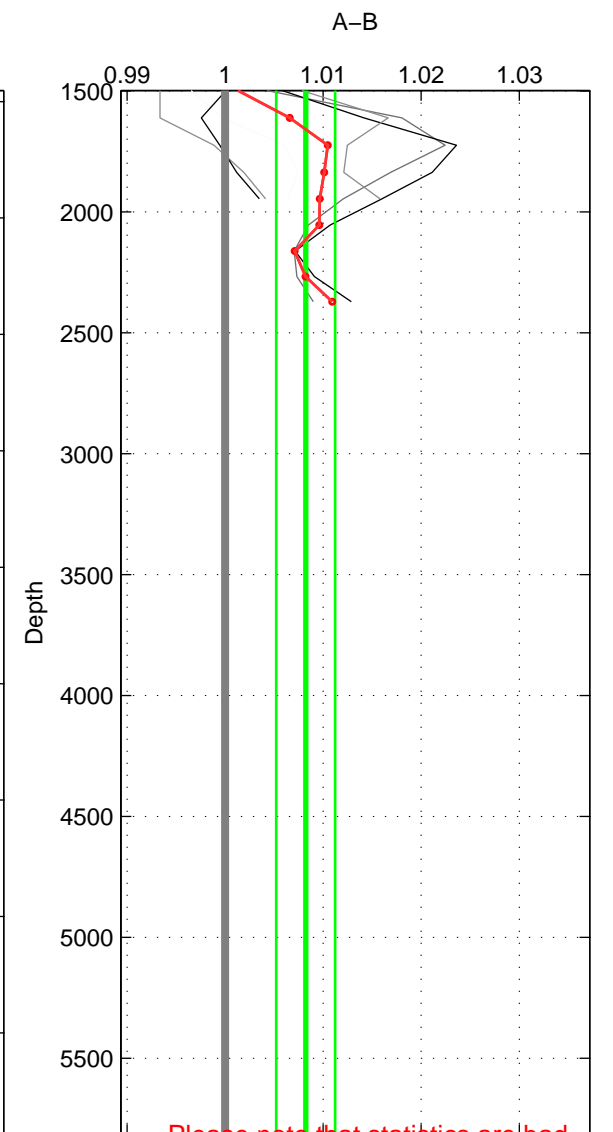

Cruise A (red). Date: Mar 2007 Cruisename: 610-49NZ20070216

Cruise B (blue). Date: Jul 2005 Cruisename: 669-49UF20050615

*** "Favourite" values are means of spaces 1 2.

	Offset	O.StDev	Ratio	R.Stdev	Rating
SIGMA:	0.024	0.016	1.008	0.006	4
THETA:	0.021	0.016	1.008	0.006	4
DEPTH:	0.022	0.008	1.008	0.003	3
FAV. :	0.022	0.016	1.008	0.006	4

Profiles of A: 4
 Profiles of B: 5
 Diff profs : 6
 WMoffset (A-B): 0.023597
 WMoffset stdev: 0.015975
 WMratio (A/B): 1.0083
 WMratio stdev: 0.0057147

Quality (1-5): 4

Profiles of A: 4
 Profiles of B: 5
 Diff profs : 6
 WMoffset (A-B): 0.021305
 WMoffset stdev: 0.015952
 WMratio (A/B): 1.0076
 WMratio stdev: 0.0056965

Quality (1-5): 4

Profiles of A: 4
 Profiles of B: 5
 Diff profs : 6
 WMoffset (A-B): 0.022336
 WMoffset stdev: 0.0081635
 WMratio (A/B): 1.0082
 WMratio stdev: 0.0030032

Quality (1-5): 3

Please note that statistics are bad.