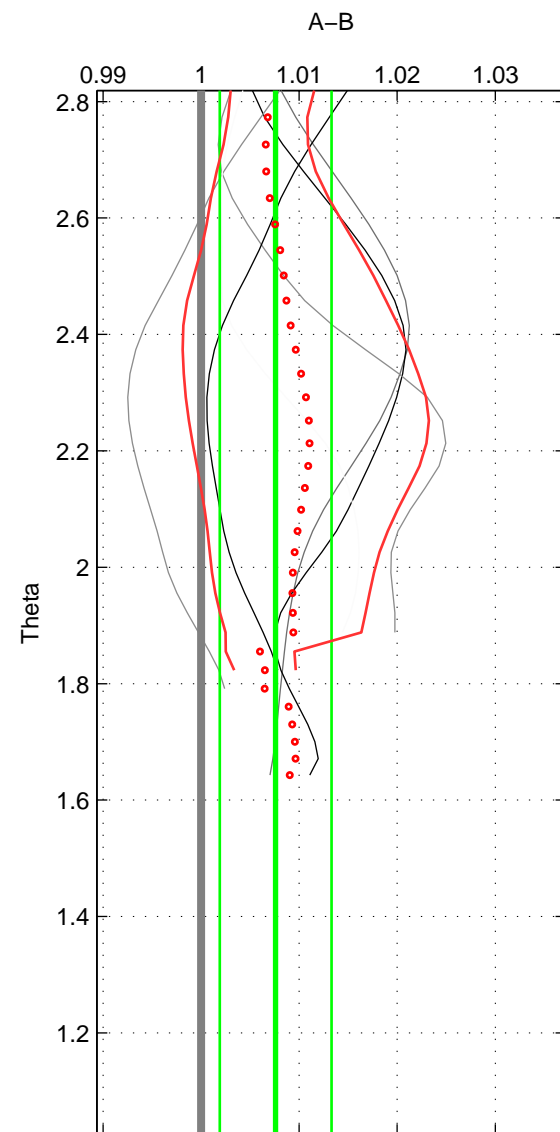

Cruise A (red). Date: Mar 2007 Cruisename: 610-49NZ20070216

Cruise B (blue). Date: Jul 2005 Cruisename: 669-49UF20050615

*** "Favourite" values are means of spaces 1 2.

	Offset	O.StDev	Ratio	R.Stdev	Rating
SIGMA:	0.024	0.016	1.008	0.006	4
THETA:	0.021	0.016	1.008	0.006	4
DEPTH:	0.022	0.008	1.008	0.003	3
FAV. :	0.022	0.016	1.008	0.006	4

Profiles of A: 4
 Profiles of B: 5
 Diff profs : 6
 WMoffset (A-B): 0.023597
 WMoffset stdev: 0.015975
 WMratio (A/B): 1.0083
 WMratio stdev: 0.0057147

Quality (1-5): 4

Profiles of A: 4
 Profiles of B: 5
 Diff profs : 6
 WMoffset (A-B): 0.021305
 WMoffset stdev: 0.015952
 WMratio (A/B): 1.0076
 WMratio stdev: 0.0056965

Quality (1-5): 4

Profiles of A: 4
 Profiles of B: 5
 Diff profs : 6
 WMoffset (A-B): 0.022336
 WMoffset stdev: 0.0081635
 WMratio (A/B): 1.0082
 WMratio stdev: 0.0030032

Quality (1-5): 3

Please note that statistics are bad.