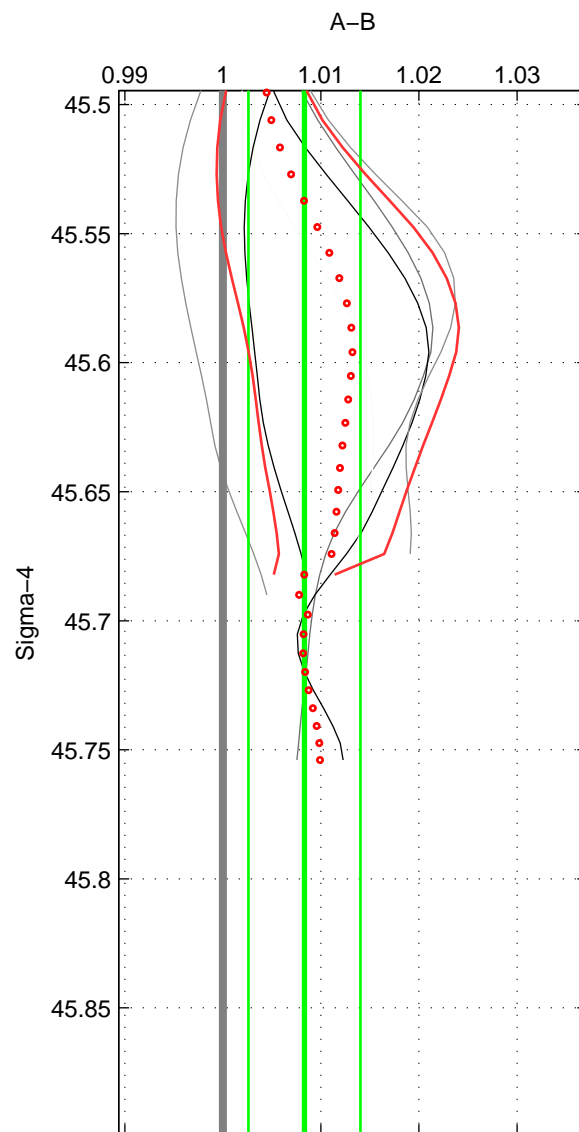

Cruise A (red). Date: Mar 2007 Cruisename: 610-49NZ20070216

Cruise B (blue). Date: Jul 2005 Cruisename: 669-49UF20050615

*** "Favourite" values are means of spaces 1 2.

	Offset	O.StDev	Ratio	R.Stdev	Rating
SIGMA:	0.024	0.016	1.008	0.006	4
THETA:	0.021	0.016	1.008	0.006	4
DEPTH:	0.022	0.008	1.008	0.003	3
FAV. :	0.022	0.016	1.008	0.006	4

Profiles of A: 4
 Profiles of B: 5
 Diff profs : 6
 WMoffset (A-B): 0.023597
 WMoffset stdev: 0.015975
 WMratio (A/B): 1.0083
 WMratio stdev: 0.0057147

Quality (1-5): 4

Profiles of A: 4
 Profiles of B: 5
 Diff profs : 6
 WMoffset (A-B): 0.021305
 WMoffset stdev: 0.015952
 WMratio (A/B): 1.0076
 WMratio stdev: 0.0056965

Quality (1-5): 4

Profiles of A: 4
 Profiles of B: 5
 Diff profs : 6
 WMoffset (A-B): 0.022336
 WMoffset stdev: 0.0081635
 WMratio (A/B): 1.0082
 WMratio stdev: 0.0030032

Quality (1-5): 3

Please note that statistics are bad.