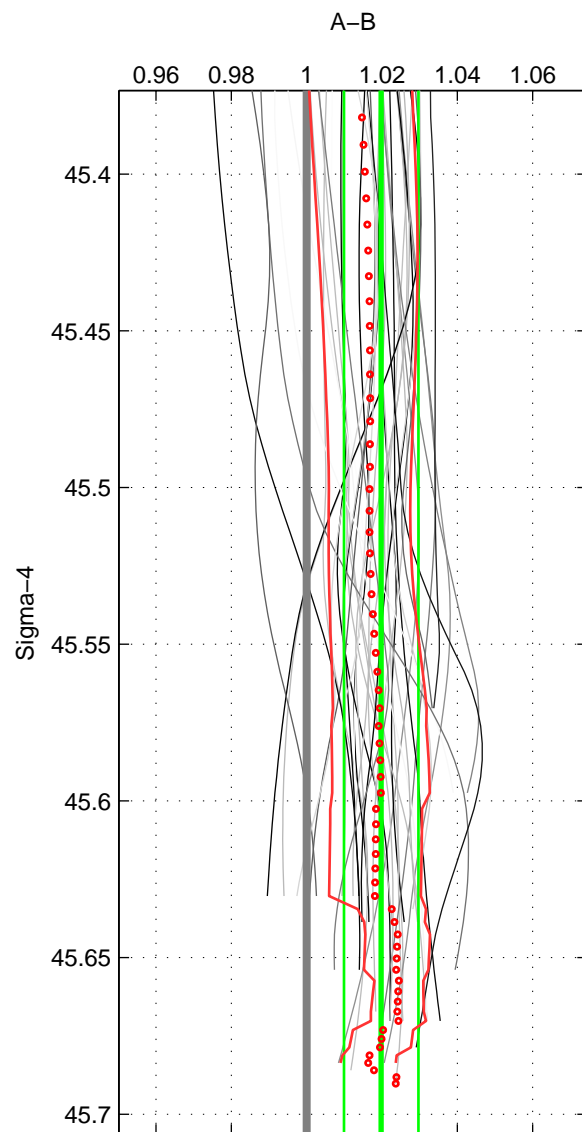

Cruise A (red). Date: Jul 2005 Cruisename: 669-49UF20050615

Cruise B (blue). Date: May 2002 Cruisename: 696-49UP20020424

*** "Favourite" values are means of spaces 1 2 3.

	Offset	O.StDev	Ratio	R.Stdev	Rating
SIGMA:	0.058	0.028	1.020	0.010	4
THETA:	0.057	0.031	1.020	0.011	4
DEPTH:	0.055	0.044	1.019	0.015	4
FAV.:	0.057	0.034	1.019	0.012	4

Profiles of A: 11
 Profiles of B: 11
 Diff profs : 37
 WMoffset (A-B): 0.057528
 WMoffset stdev: 0.02835
 WMratio (A/B): 1.0198
 WMratio stdev: 0.0098877

Quality (1-5): 4

Profiles of A: 11
 Profiles of B: 11
 Diff profs : 37
 WMoffset (A-B): 0.057362
 WMoffset stdev: 0.030721
 WMratio (A/B): 1.0197
 WMratio stdev: 0.010674

Quality (1-5): 4

Profiles of A: 11
 Profiles of B: 11
 Diff profs : 37
 WMoffset (A-B): 0.055312
 WMoffset stdev: 0.043563
 WMratio (A/B): 1.019
 WMratio stdev: 0.01484

Quality (1-5): 4