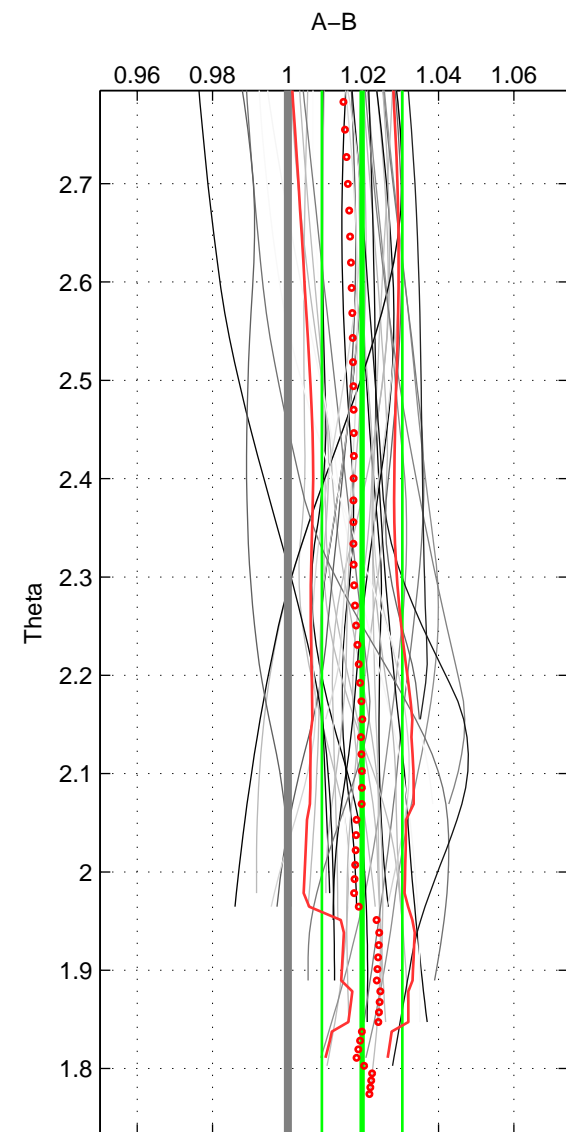

Cruise A (red). Date: Jul 2005 Cruisename: 669-49UF20050615

Cruise B (blue). Date: May 2002 Cruisename: 696-49UP20020424

*** "Favourite" values are means of spaces 1 2 3.

	Offset	O.StDev	Ratio	R.Stdev	Rating
SIGMA:	0.058	0.028	1.020	0.010	4
THETA:	0.057	0.031	1.020	0.011	4
DEPTH:	0.055	0.044	1.019	0.015	4
FAV.:	0.057	0.034	1.019	0.012	4

Profiles of A: 11
 Profiles of B: 11
 Diff profs : 37
 WMoffset (A-B): 0.057528
 WMoffset stdev: 0.02835
 WMratio (A/B): 1.0198
 WMratio stdev: 0.0098877

Quality (1-5): 4

Profiles of A: 11
 Profiles of B: 11
 Diff profs : 37
 WMoffset (A-B): 0.057362
 WMoffset stdev: 0.030721
 WMratio (A/B): 1.0197
 WMratio stdev: 0.010674

Quality (1-5): 4

Profiles of A: 11
 Profiles of B: 11
 Diff profs : 37
 WMoffset (A-B): 0.055312
 WMoffset stdev: 0.043563
 WMratio (A/B): 1.019
 WMratio stdev: 0.01484

Quality (1-5): 4