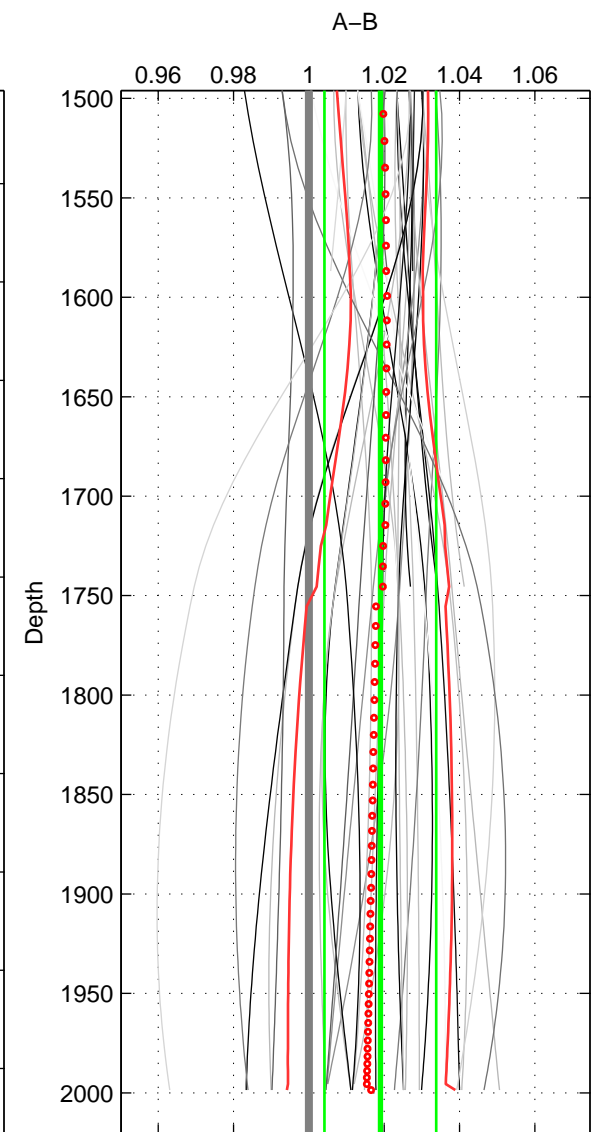

Cruise A (red). Date: Jul 2005 Cruisename: 669-49UF20050615

Cruise B (blue). Date: May 2002 Cruisename: 696-49UP20020424

*** "Favourite" values are means of spaces 1 2 3.

	Offset	O.StDev	Ratio	R.Stdev	Rating
SIGMA:	0.058	0.028	1.020	0.010	4
THETA:	0.057	0.031	1.020	0.011	4
DEPTH:	0.055	0.044	1.019	0.015	4
FAV.:	0.057	0.034	1.019	0.012	4

Profiles of A: 11
 Profiles of B: 11
 Diff profs : 37
 WMoffset (A-B): 0.057528
 WMoffset stdev: 0.02835
 WMratio (A/B): 1.0198
 WMratio stdev: 0.0098877

Quality (1-5): 4

Profiles of A: 11
 Profiles of B: 11
 Diff profs : 37
 WMoffset (A-B): 0.057362
 WMoffset stdev: 0.030721
 WMratio (A/B): 1.0197
 WMratio stdev: 0.010674

Quality (1-5): 4

Profiles of A: 11
 Profiles of B: 11
 Diff profs : 37
 WMoffset (A-B): 0.055312
 WMoffset stdev: 0.043563
 WMratio (A/B): 1.019
 WMratio stdev: 0.01484

Quality (1-5): 4