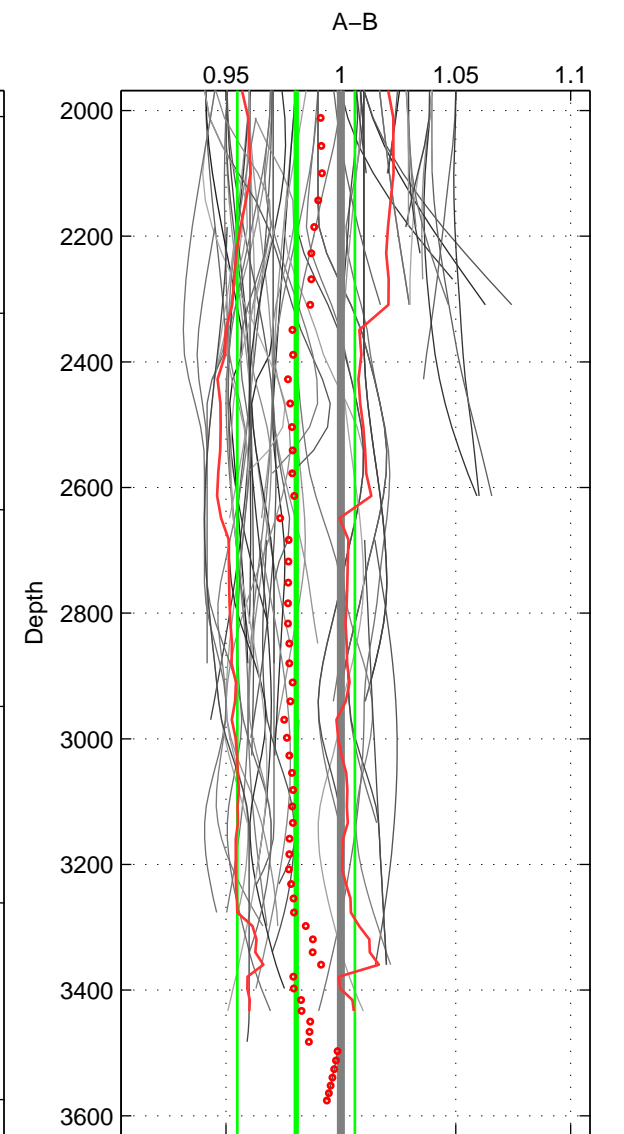

Cruise A (red). Date: Nov 1993 Cruisename: 88-58JH19931106  
 Cruise B (blue). Date: Nov 1996 Cruisename: 95-58JH19961030

\*\*\* "Favourite" values are means of spaces 1 2 3.

	Offset	O.StDev	Ratio	R.Stdev	Rating
SIGMA:	-0.019	0.026	0.981	0.026	4
THETA:	-0.020	0.025	0.980	0.026	4
DEPTH:	-0.019	0.025	0.981	0.026	4
FAV. :	-0.019	0.025	0.980	0.026	4

Profiles of A: 20  
 Profiles of B: 22  
 Diff profs : 93  
 WMoffset (A-B): -0.018948  
 WMoffset stdev: 0.025716  
 WMratio (A/B): 0.98066  
 WMratio stdev: 0.026202

Quality (1-5): 4

Profiles of A: 20  
 Profiles of B: 22  
 Diff profs : 93  
 WMoffset (A-B): -0.019915  
 WMoffset stdev: 0.025349  
 WMratio (A/B): 0.97968  
 WMratio stdev: 0.025855

Quality (1-5): 4

Profiles of A: 20  
 Profiles of B: 22  
 Diff profs : 93  
 WMoffset (A-B): -0.019129  
 WMoffset stdev: 0.025098  
 WMratio (A/B): 0.98053  
 WMratio stdev: 0.025584

Quality (1-5): 4