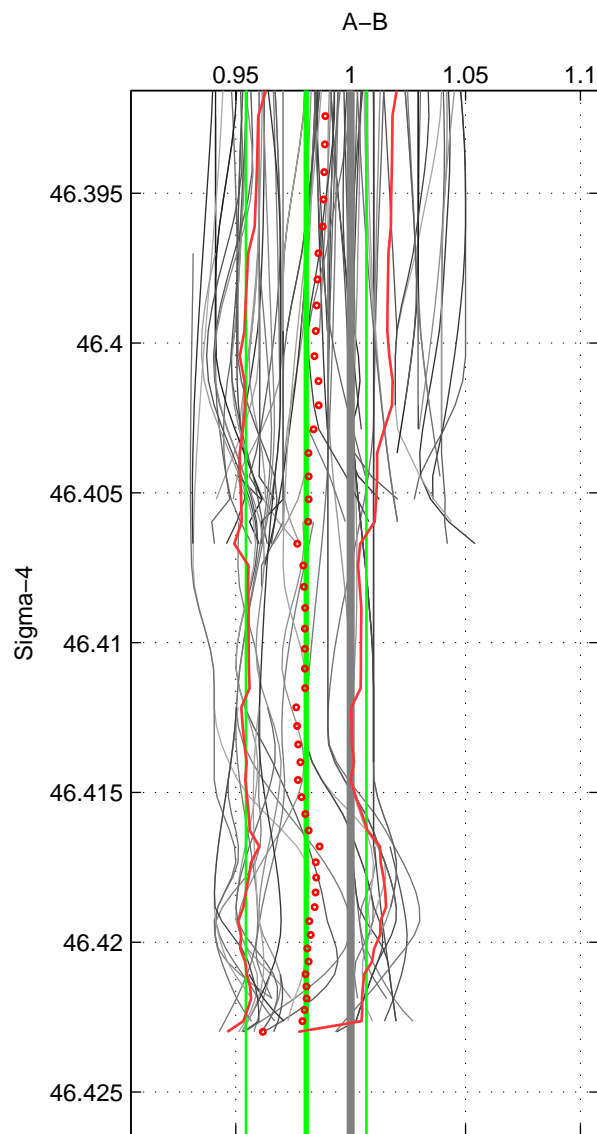

Cruise A (red). Date: Nov 1993 Cruisename: 88-58JH19931106  
 Cruise B (blue). Date: Nov 1996 Cruisename: 95-58JH19961030

\*\*\* "Favourite" values are means of spaces 1 2 3.

	Offset	O.StDev	Ratio	R.Stdev	Rating
SIGMA:	-0.019	0.026	0.981	0.026	4
THETA:	-0.020	0.025	0.980	0.026	4
DEPTH:	-0.019	0.025	0.981	0.026	4
FAV. :	-0.019	0.025	0.980	0.026	4

Profiles of A: 20  
 Profiles of B: 22  
 Diff profs : 93  
 WMoffset (A-B): -0.018948  
 WMoffset stdev: 0.025716  
 WMratio (A/B): 0.98066  
 WMratio stdev: 0.026202

Quality (1-5): 4

Profiles of A: 20  
 Profiles of B: 22  
 Diff profs : 93  
 WMoffset (A-B): -0.019915  
 WMoffset stdev: 0.025349  
 WMratio (A/B): 0.97968  
 WMratio stdev: 0.025855

Quality (1-5): 4

Profiles of A: 20  
 Profiles of B: 22  
 Diff profs : 93  
 WMoffset (A-B): -0.019129  
 WMoffset stdev: 0.025098  
 WMratio (A/B): 0.98053  
 WMratio stdev: 0.025584

Quality (1-5): 4