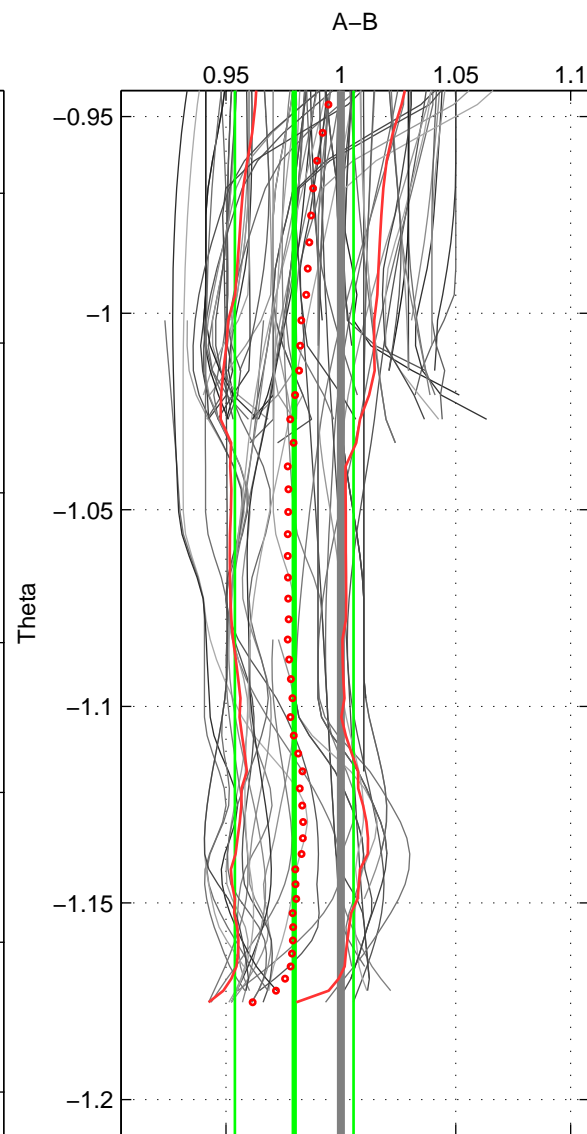

Cruise A (red). Date: Nov 1993 Cruisename: 88-58JH19931106  
 Cruise B (blue). Date: Nov 1996 Cruisename: 95-58JH19961030

\*\*\* "Favourite" values are means of spaces 1 2 3.

	Offset	O.StDev	Ratio	R.Stdev	Rating
SIGMA:	-0.019	0.026	0.981	0.026	4
THETA:	-0.020	0.025	0.980	0.026	4
DEPTH:	-0.019	0.025	0.981	0.026	4
FAV. :	-0.019	0.025	0.980	0.026	4

Profiles of A: 20  
 Profiles of B: 22  
 Diff profs : 93  
 WMoffset (A-B): -0.018948  
 WMoffset stdev: 0.025716  
 WMratio (A/B): 0.98066  
 WMratio stdev: 0.026202

Quality (1-5): 4

Profiles of A: 20  
 Profiles of B: 22  
 Diff profs : 93  
 WMoffset (A-B): -0.019915  
 WMoffset stdev: 0.025349  
 WMratio (A/B): 0.97968  
 WMratio stdev: 0.025855

Quality (1-5): 4

Profiles of A: 20  
 Profiles of B: 22  
 Diff profs : 93  
 WMoffset (A-B): -0.019129  
 WMoffset stdev: 0.025098  
 WMratio (A/B): 0.98053  
 WMratio stdev: 0.025584

Quality (1-5): 4