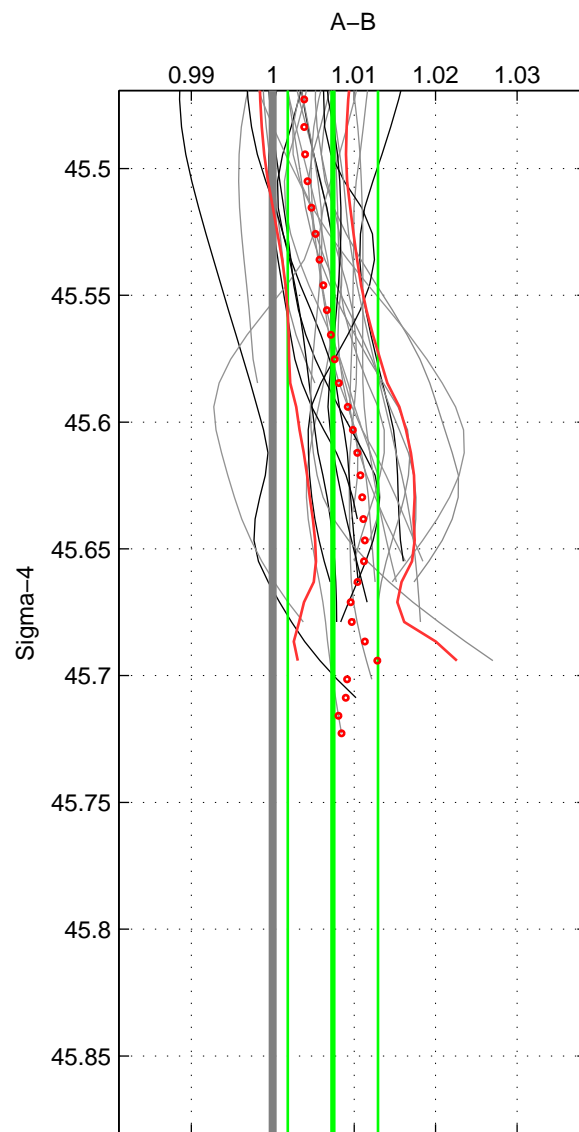

Cruise A (red). Date: Oct 1998 Cruisename: 686-49UP19980916

Cruise B (blue). Date: Jun 2005 Cruisename: 707-49UP20050615

\*\*\* "Favourite" values are means of spaces 1 2.

	Offset	O.StDev	Ratio	R.Stdev	Rating
SIGMA:	0.022	0.017	1.007	0.006	4
THETA:	0.025	0.018	1.008	0.006	4
DEPTH:	0.025	0.007	1.008	0.002	3
FAV.:	0.024	0.018	1.008	0.006	4

Profiles of A: 14  
 Profiles of B: 12  
 Diff profs : 27  
 WMoffset (A-B): 0.0224  
 WMoffset stdev: 0.01668  
 WMratio (A/B): 1.0074  
 WMratio stdev: 0.0055468

Quality (1-5): 4

Profiles of A: 14  
 Profiles of B: 12  
 Diff profs : 27  
 WMoffset (A-B): 0.025252  
 WMoffset stdev: 0.018467  
 WMratio (A/B): 1.0083  
 WMratio stdev: 0.0061565

Quality (1-5): 4

Profiles of A: 14  
 Profiles of B: 12  
 Diff profs : 27  
 WMoffset (A-B): 0.025215  
 WMoffset stdev: 0.0069923  
 WMratio (A/B): 1.0085  
 WMratio stdev: 0.0024983

Quality (1-5): 3

Please note that statistics are bad.