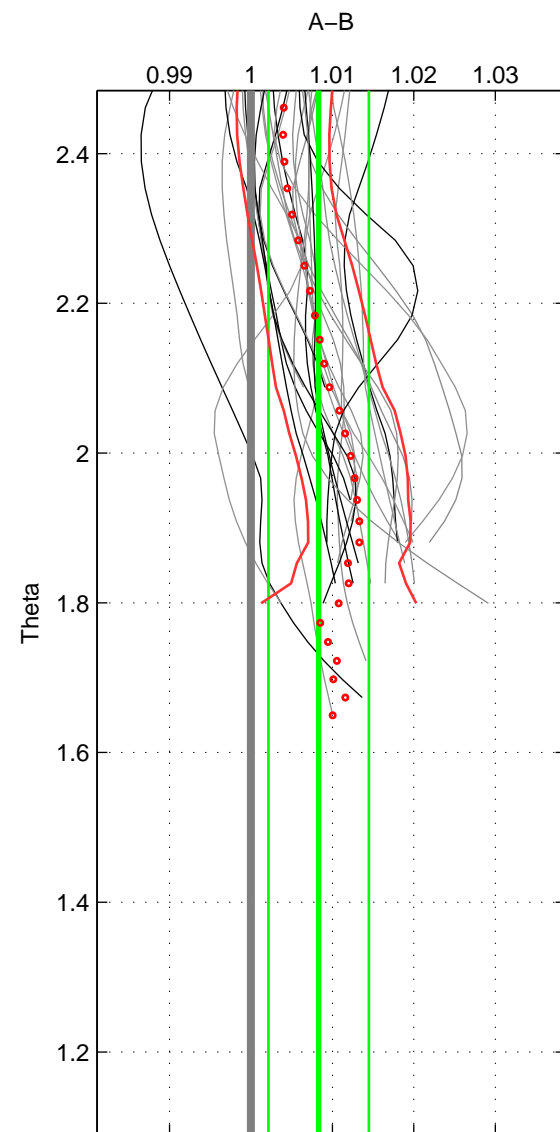

Cruise A (red). Date: Oct 1998 Cruisename: 686-49UP19980916

Cruise B (blue). Date: Jun 2005 Cruisename: 707-49UP20050615

\*\*\* "Favourite" values are means of spaces 1 2.

	Offset	O.StDev	Ratio	R.Stdev	Rating
SIGMA:	0.022	0.017	1.007	0.006	4
THETA:	0.025	0.018	1.008	0.006	4
DEPTH:	0.025	0.007	1.008	0.002	3
FAV.:	0.024	0.018	1.008	0.006	4

Profiles of A: 14  
 Profiles of B: 12  
 Diff profs : 27  
 WMoffset (A-B): 0.0224  
 WMoffset stdev: 0.01668  
 WMratio (A/B): 1.0074  
 WMratio stdev: 0.0055468

Quality (1-5): 4

Profiles of A: 14  
 Profiles of B: 12  
 Diff profs : 27  
 WMoffset (A-B): 0.025252  
 WMoffset stdev: 0.018467  
 WMratio (A/B): 1.0083  
 WMratio stdev: 0.0061565

Quality (1-5): 4

Profiles of A: 14  
 Profiles of B: 12  
 Diff profs : 27  
 WMoffset (A-B): 0.025215  
 WMoffset stdev: 0.0069923  
 WMratio (A/B): 1.0085  
 WMratio stdev: 0.0024983

Quality (1-5): 3

Please note that statistics are bad.