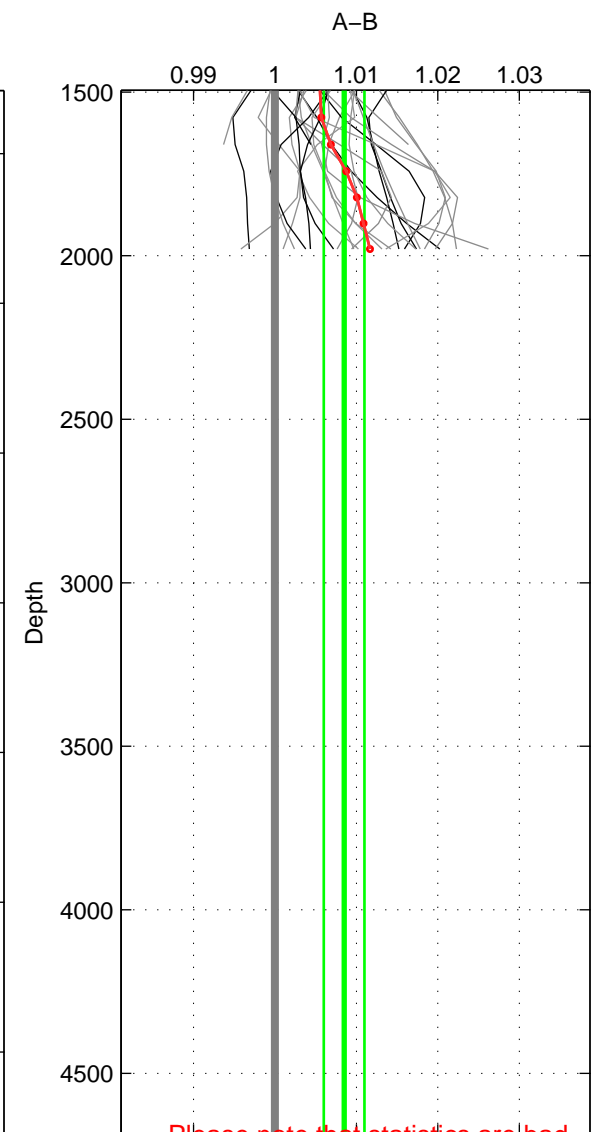

Cruise A (red). Date: Oct 1998 Cruisename: 686-49UP19980916

Cruise B (blue). Date: Jun 2005 Cruisename: 707-49UP20050615

\*\*\* "Favourite" values are means of spaces 1 2.

	Offset	O.StDev	Ratio	R.Stdev	Rating
SIGMA:	0.022	0.017	1.007	0.006	4
THETA:	0.025	0.018	1.008	0.006	4
DEPTH:	0.025	0.007	1.008	0.002	3
FAV.:	0.024	0.018	1.008	0.006	4

Profiles of A: 14  
 Profiles of B: 12  
 Diff profs : 27  
 WMoffset (A-B): 0.0224  
 WMoffset stdev: 0.01668  
 WMratio (A/B): 1.0074  
 WMratio stdev: 0.0055468

Quality (1-5): 4

Profiles of A: 14  
 Profiles of B: 12  
 Diff profs : 27  
 WMoffset (A-B): 0.025252  
 WMoffset stdev: 0.018467  
 WMratio (A/B): 1.0083  
 WMratio stdev: 0.0061565

Quality (1-5): 4

Profiles of A: 14  
 Profiles of B: 12  
 Diff profs : 27  
 WMoffset (A-B): 0.025215  
 WMoffset stdev: 0.0069923  
 WMratio (A/B): 1.0085  
 WMratio stdev: 0.0024983

Quality (1-5): 3

Please note that statistics are bad.