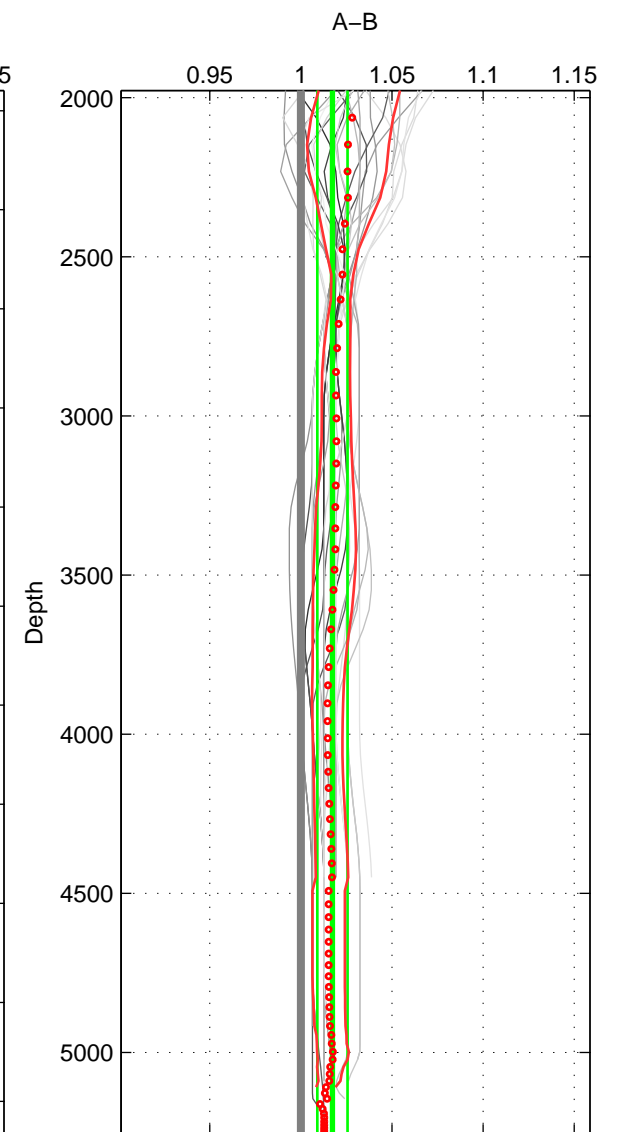

Cruise A (red). Date: Mar 2010 Cruisename: 256-33RO20100308

Cruise B (blue). Date: Mar 2009 Cruisename: 301-740H20090307

\*\*\* "Favourite" values are means of spaces 1 2 3.

	Offset	O.StDev	Ratio	R.Stdev	Rating
SIGMA:	0.032	0.014	1.020	0.009	5
THETA:	0.031	0.016	1.020	0.010	5
DEPTH:	0.027	0.013	1.017	0.008	5
FAV.:	0.030	0.014	1.019	0.009	5

Profiles of A: 7  
 Profiles of B: 4  
 Diff profs : 24  
 WMoffset (A-B): 0.031875  
 WMoffset stdev: 0.013577  
 WMratio (A/B): 1.0204  
 WMratio stdev: 0.0087477

Quality (1-5): 5

Profiles of A: 7  
 Profiles of B: 4  
 Diff profs : 24  
 WMoffset (A-B): 0.030746  
 WMoffset stdev: 0.015954  
 WMratio (A/B): 1.0197  
 WMratio stdev: 0.010284

Quality (1-5): 5

Profiles of A: 7  
 Profiles of B: 4  
 Diff profs : 24  
 WMoffset (A-B): 0.026978  
 WMoffset stdev: 0.012767  
 WMratio (A/B): 1.0173  
 WMratio stdev: 0.0082794

Quality (1-5): 5