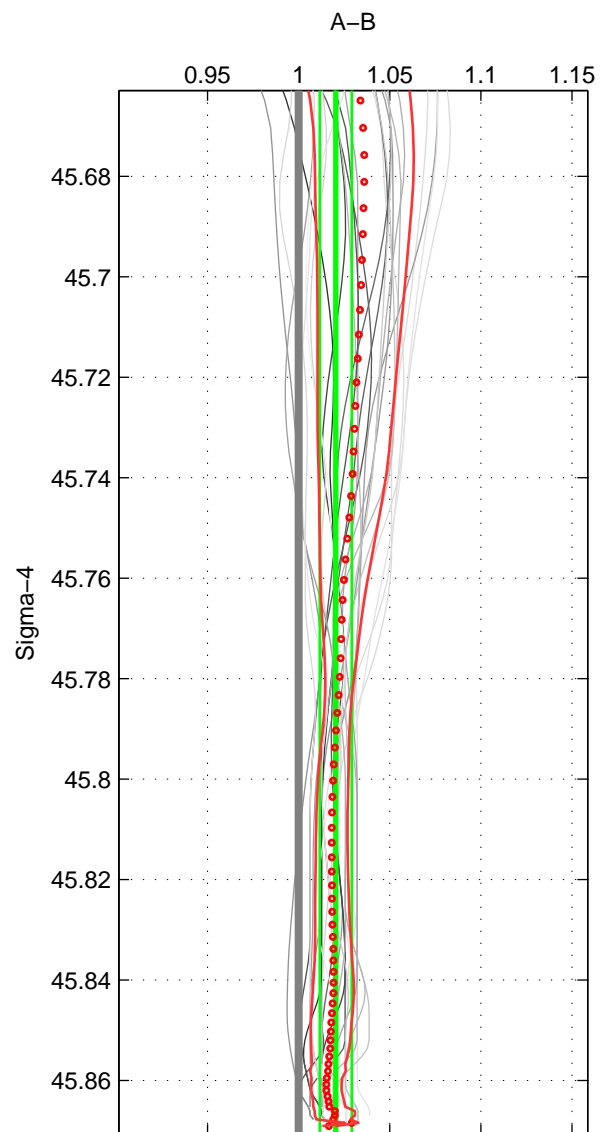

Cruise A (red). Date: Mar 2010 Cruisename: 256-33RO20100308

Cruise B (blue). Date: Mar 2009 Cruisename: 301-740H20090307

\*\*\* "Favourite" values are means of spaces 1 2 3.

	Offset	O.StDev	Ratio	R.Stdev	Rating
SIGMA:	0.032	0.014	1.020	0.009	5
THETA:	0.031	0.016	1.020	0.010	5
DEPTH:	0.027	0.013	1.017	0.008	5
FAV.:	0.030	0.014	1.019	0.009	5

Profiles of A: 7  
 Profiles of B: 4  
 Diff profs : 24  
 WMoffset (A-B): 0.031875  
 WMoffset stdev: 0.013577  
 WMratio (A/B): 1.0204  
 WMratio stdev: 0.0087477

Quality (1-5): 5

Profiles of A: 7  
 Profiles of B: 4  
 Diff profs : 24  
 WMoffset (A-B): 0.030746  
 WMoffset stdev: 0.015954  
 WMratio (A/B): 1.0197  
 WMratio stdev: 0.010284

Quality (1-5): 5

Profiles of A: 7  
 Profiles of B: 4  
 Diff profs : 24  
 WMoffset (A-B): 0.026978  
 WMoffset stdev: 0.012767  
 WMratio (A/B): 1.0173  
 WMratio stdev: 0.0082794

Quality (1-5): 5