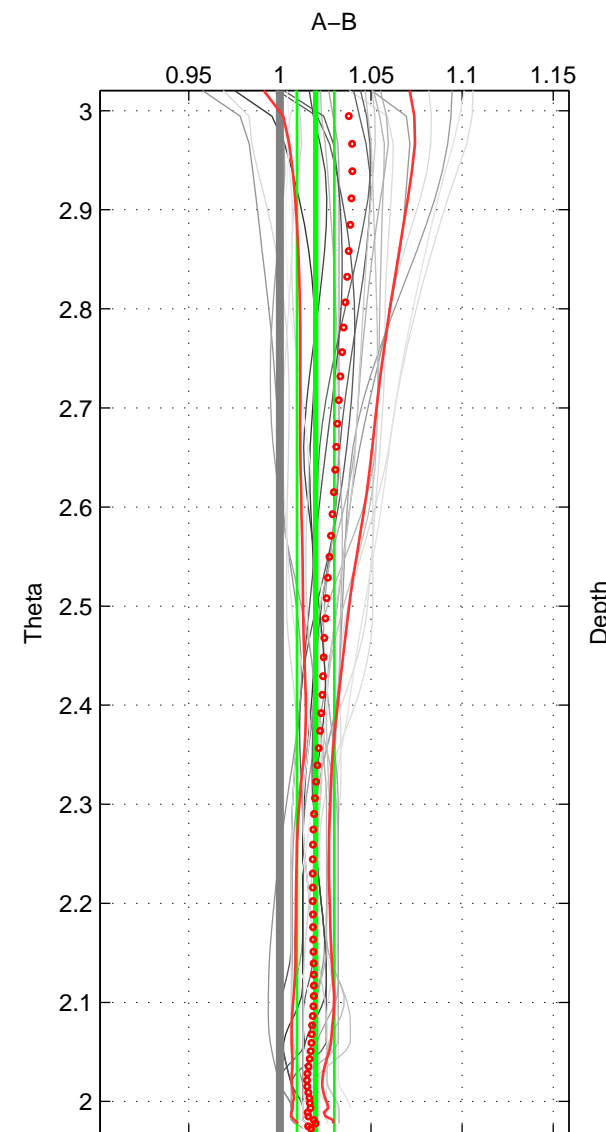

Cruise A (red). Date: Mar 2010 Cruisename: 256-33RO20100308

Cruise B (blue). Date: Mar 2009 Cruisename: 301-740H20090307

\*\*\* "Favourite" values are means of spaces 1 2 3.

	Offset	O.StDev	Ratio	R.Stdev	Rating
SIGMA:	0.032	0.014	1.020	0.009	5
THETA:	0.031	0.016	1.020	0.010	5
DEPTH:	0.027	0.013	1.017	0.008	5
FAV.:	0.030	0.014	1.019	0.009	5

Profiles of A: 7  
 Profiles of B: 4  
 Diff profs : 24  
 WMoffset (A-B): 0.031875  
 WMoffset stdev: 0.013577  
 WMratio (A/B): 1.0204  
 WMratio stdev: 0.0087477

Quality (1-5): 5

Profiles of A: 7  
 Profiles of B: 4  
 Diff profs : 24  
 WMoffset (A-B): 0.030746  
 WMoffset stdev: 0.015954  
 WMratio (A/B): 1.0197  
 WMratio stdev: 0.010284

Quality (1-5): 5

Profiles of A: 7  
 Profiles of B: 4  
 Diff profs : 24  
 WMoffset (A-B): 0.026978  
 WMoffset stdev: 0.012767  
 WMratio (A/B): 1.0173  
 WMratio stdev: 0.0082794

Quality (1-5): 5