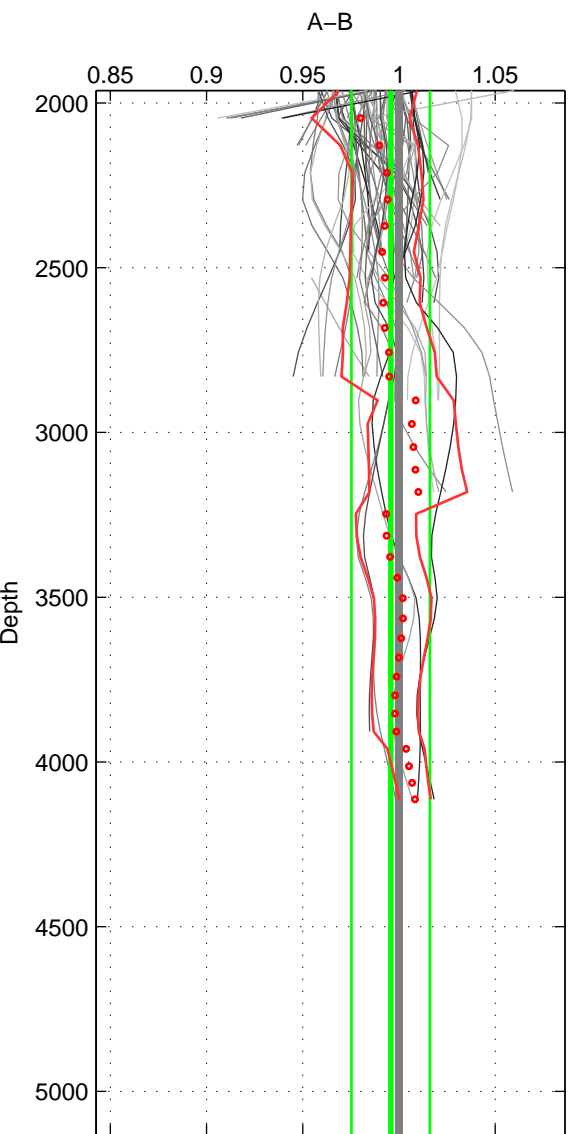

Cruise A (red). Date: May 1993 Cruisename: 204-29CS19930510
 Cruise B (blue). Date: Jun 1989 Cruisename: 268-35LU19890509

*** "Favourite" values are means of spaces 1 2.

	Offset	O.StDev	Ratio	R.Stdev	Rating
SIGMA:	-0.053	0.029	0.961	0.021	5
THETA:	-0.032	0.026	0.976	0.019	5
DEPTH:	-0.006	0.027	0.996	0.020	4
FAV. :	-0.042	0.027	0.968	0.020	5

Profiles of A: 12
 Profiles of B: 14
 Diff profs : 58
 WMoffset (A-B): -0.052845
 WMoffset stdev: 0.02875
 WMratio (A/B): 0.9606
 WMratio stdev: 0.02108

Quality (1-5): 5

Profiles of A: 12
 Profiles of B: 14
 Diff profs : 58
 WMoffset (A-B): -0.031985
 WMoffset stdev: 0.025852
 WMratio (A/B): 0.97624
 WMratio stdev: 0.019231

Quality (1-5): 5

Profiles of A: 20
 Profiles of B: 14
 Diff profs : 93
 WMoffset (A-B): -0.0061217
 WMoffset stdev: 0.027293
 WMratio (A/B): 0.99572
 WMratio stdev: 0.020391

Quality (1-5): 4