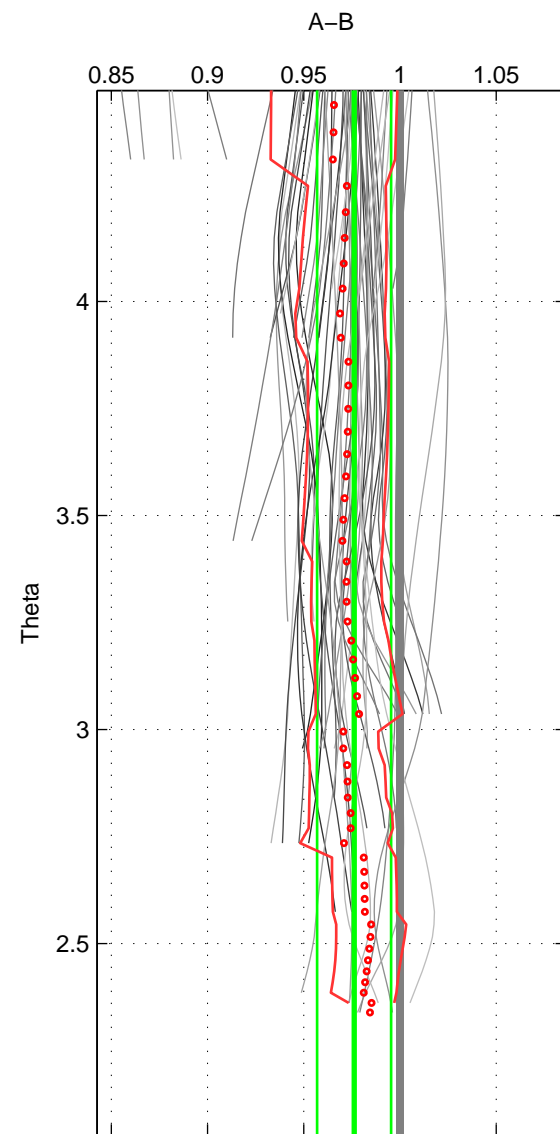

Cruise A (red). Date: May 1993 Cruisename: 204-29CS19930510
 Cruise B (blue). Date: Jun 1989 Cruisename: 268-35LU19890509

*** "Favourite" values are means of spaces 1 2.

	Offset	O.StDev	Ratio	R.Stdev	Rating
SIGMA:	-0.053	0.029	0.961	0.021	5
THETA:	-0.032	0.026	0.976	0.019	5
DEPTH:	-0.006	0.027	0.996	0.020	4
FAV. :	-0.042	0.027	0.968	0.020	5

Profiles of A: 12
 Profiles of B: 14
 Diff profs : 58
 WMoffset (A-B): -0.052845
 WMoffset stdev: 0.02875
 WMratio (A/B): 0.9606
 WMratio stdev: 0.02108

Quality (1-5): 5

Profiles of A: 12
 Profiles of B: 14
 Diff profs : 58
 WMoffset (A-B): -0.031985
 WMoffset stdev: 0.025852
 WMratio (A/B): 0.97624
 WMratio stdev: 0.019231

Quality (1-5): 5

Profiles of A: 20
 Profiles of B: 14
 Diff profs : 93
 WMoffset (A-B): -0.0061217
 WMoffset stdev: 0.027293
 WMratio (A/B): 0.99572
 WMratio stdev: 0.020391

Quality (1-5): 4