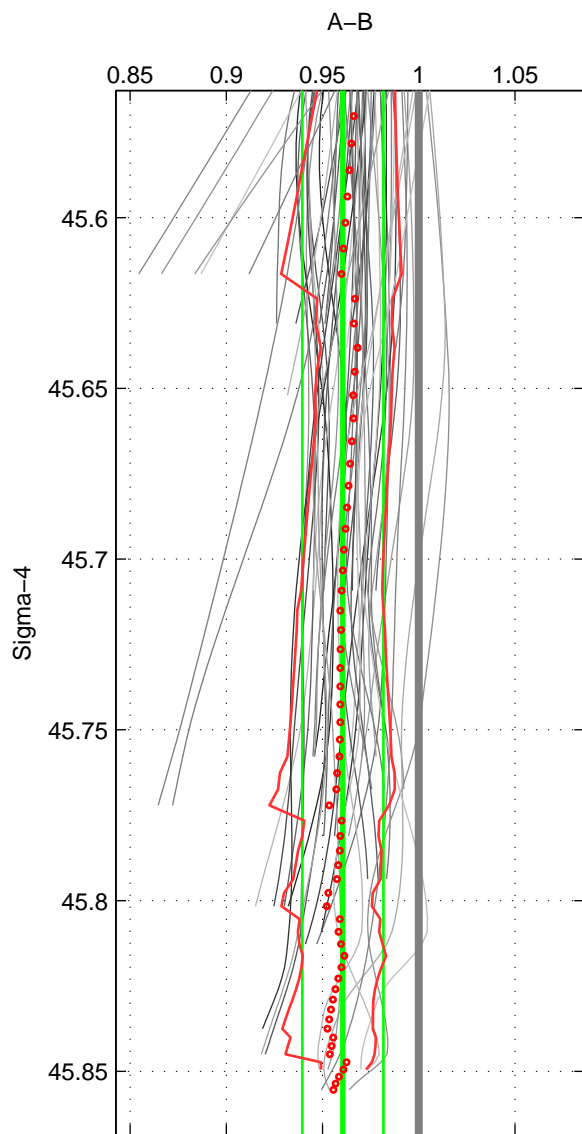

Cruise A (red). Date: May 1993 Cruisename: 204-29CS19930510
 Cruise B (blue). Date: Jun 1989 Cruisename: 268-35LU19890509

*** "Favourite" values are means of spaces 1 2.

	Offset	O.StDev	Ratio	R.Stdev	Rating
SIGMA:	-0.053	0.029	0.961	0.021	5
THETA:	-0.032	0.026	0.976	0.019	5
DEPTH:	-0.006	0.027	0.996	0.020	4
FAV. :	-0.042	0.027	0.968	0.020	5

Profiles of A: 12
 Profiles of B: 14
 Diff profs : 58
 WMoffset (A-B): -0.052845
 WMoffset stdev: 0.02875
 WMratio (A/B): 0.9606
 WMratio stdev: 0.02108

Quality (1-5): 5

Profiles of A: 12
 Profiles of B: 14
 Diff profs : 58
 WMoffset (A-B): -0.031985
 WMoffset stdev: 0.025852
 WMratio (A/B): 0.97624
 WMratio stdev: 0.019231

Quality (1-5): 5

Profiles of A: 20
 Profiles of B: 14
 Diff profs : 93
 WMoffset (A-B): -0.0061217
 WMoffset stdev: 0.027293
 WMratio (A/B): 0.99572
 WMratio stdev: 0.020391

Quality (1-5): 4