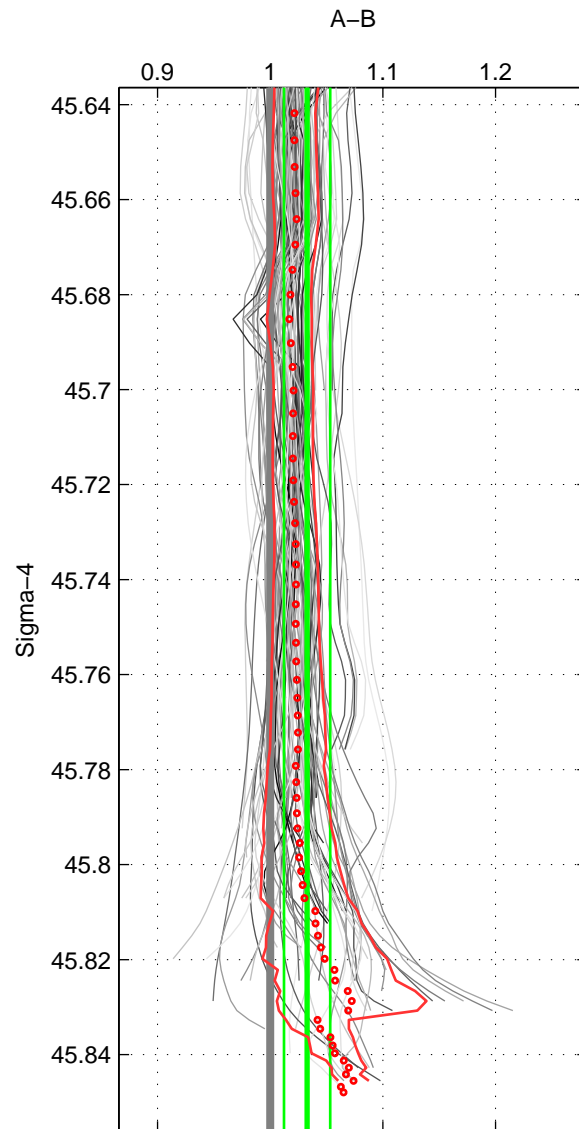

Cruise A (red). Date: May 1997 Cruisename: 152-06MT19970515

Cruise B (blue). Date: Aug 1997 Cruisename: 155-06MT19970815

\*\*\* "Favourite" values are means of spaces 1 2 3.

	Offset	O.StDev	Ratio	R.Stdev	Rating
SIGMA:	0.048	0.020	1.033	0.021	5
THETA:	0.046	0.016	1.035	0.011	5
DEPTH:	0.018	0.026	1.016	0.023	5
FAV.:	0.037	0.021	1.028	0.018	5

Profiles of A: 16  
 Profiles of B: 35  
 Diff profs : 100  
 WMoffset (A-B): 0.047733  
 WMoffset stdev: 0.02008  
 WMratio (A/B): 1.0327  
 WMratio stdev: 0.020583

Quality (1-5): 5

Profiles of A: 16  
 Profiles of B: 35  
 Diff profs : 100  
 WMoffset (A-B): 0.046365  
 WMoffset stdev: 0.01602  
 WMratio (A/B): 1.0346  
 WMratio stdev: 0.011403

Quality (1-5): 5

Profiles of A: 16  
 Profiles of B: 35  
 Diff profs : 100  
 WMoffset (A-B): 0.018239  
 WMoffset stdev: 0.026015  
 WMratio (A/B): 1.0159  
 WMratio stdev: 0.023364

Quality (1-5): 5