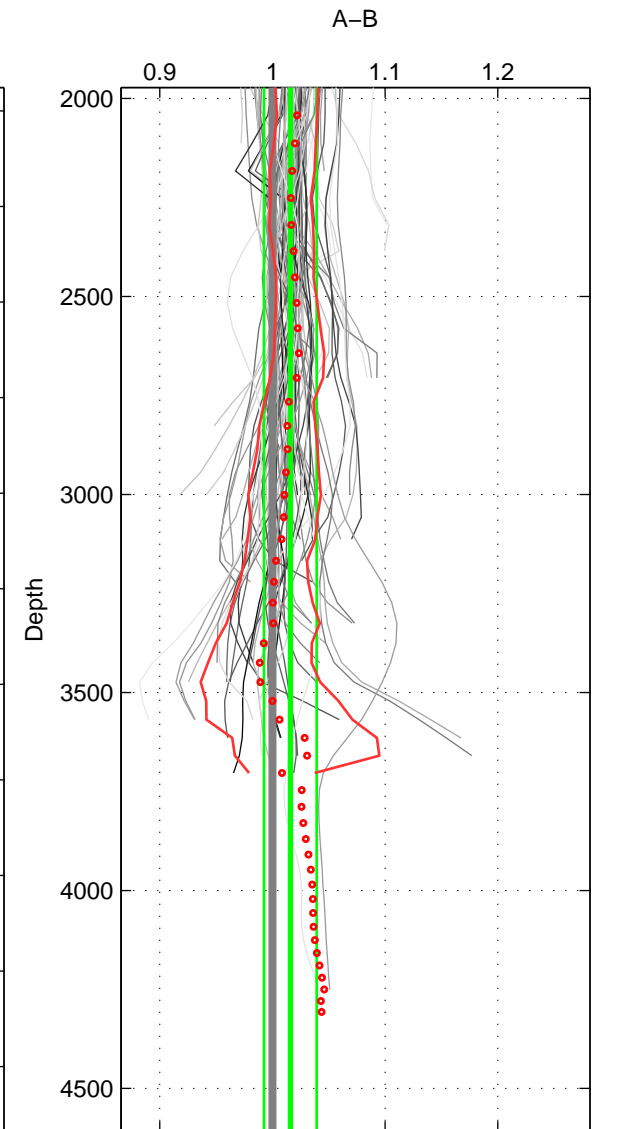

Cruise A (red). Date: May 1997 Cruisename: 152-06MT19970515

Cruise B (blue). Date: Aug 1997 Cruisename: 155-06MT19970815

\*\*\* "Favourite" values are means of spaces 1 2 3.

	Offset	O.StDev	Ratio	R.Stdev	Rating
SIGMA:	0.048	0.020	1.033	0.021	5
THETA:	0.046	0.016	1.035	0.011	5
DEPTH:	0.018	0.026	1.016	0.023	5
FAV.:	0.037	0.021	1.028	0.018	5

Profiles of A: 16  
 Profiles of B: 35  
 Diff profs : 100  
 WMoffset (A-B): 0.047733  
 WMoffset stdev: 0.02008  
 WMratio (A/B): 1.0327  
 WMratio stdev: 0.020583

Quality (1-5): 5

Profiles of A: 16  
 Profiles of B: 35  
 Diff profs : 100  
 WMoffset (A-B): 0.046365  
 WMoffset stdev: 0.01602  
 WMratio (A/B): 1.0346  
 WMratio stdev: 0.011403

Quality (1-5): 5

Profiles of A: 16  
 Profiles of B: 35  
 Diff profs : 100  
 WMoffset (A-B): 0.018239  
 WMoffset stdev: 0.026015  
 WMratio (A/B): 1.0159  
 WMratio stdev: 0.023364

Quality (1-5): 5