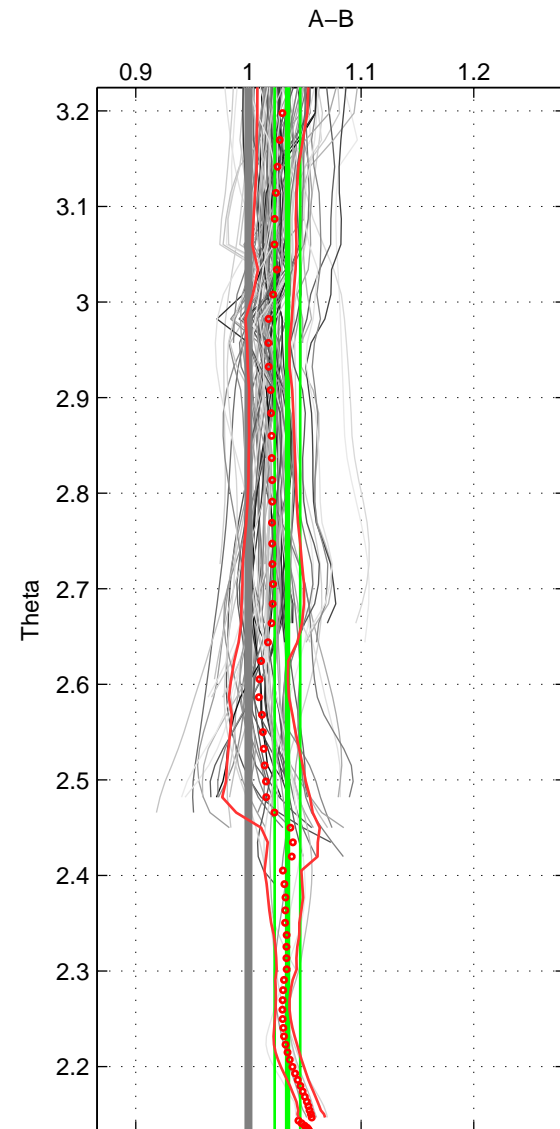

Cruise A (red). Date: May 1997 Cruisename: 152-06MT19970515

Cruise B (blue). Date: Aug 1997 Cruisename: 155-06MT19970815

\*\*\* "Favourite" values are means of spaces 1 2 3.

	Offset	O.StDev	Ratio	R.Stdev	Rating
SIGMA:	0.048	0.020	1.033	0.021	5
THETA:	0.046	0.016	1.035	0.011	5
DEPTH:	0.018	0.026	1.016	0.023	5
FAV.:	0.037	0.021	1.028	0.018	5

Profiles of A: 16  
 Profiles of B: 35  
 Diff profs : 100  
 WMoffset (A-B): 0.047733  
 WMoffset stdev: 0.02008  
 WMratio (A/B): 1.0327  
 WMratio stdev: 0.020583

Quality (1-5): 5

Profiles of A: 16  
 Profiles of B: 35  
 Diff profs : 100  
 WMoffset (A-B): 0.046365  
 WMoffset stdev: 0.01602  
 WMratio (A/B): 1.0346  
 WMratio stdev: 0.011403

Quality (1-5): 5

Profiles of A: 16  
 Profiles of B: 35  
 Diff profs : 100  
 WMoffset (A-B): 0.018239  
 WMoffset stdev: 0.026015  
 WMratio (A/B): 1.0159  
 WMratio stdev: 0.023364

Quality (1-5): 5