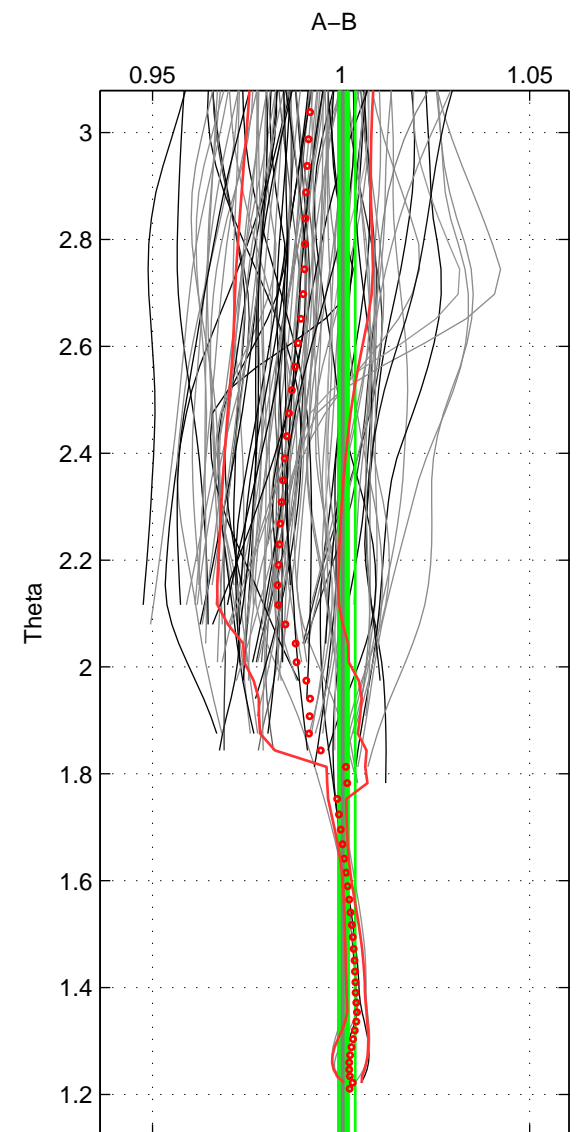

Cruise A (red). Date: Jul 2001 Cruisename: 656-49UF20010710

Cruise B (blue). Date: Apr 2005 Cruisename: 668-49UF20050419

\*\*\* "Favourite" values are means of spaces 1 2.

	Offset	O.StDev	Ratio	R.Stdev	Rating
SIGMA:	-0.036	0.042	0.987	0.015	5
THETA:	0.004	0.005	1.002	0.002	5
DEPTH:	-0.041	0.005	0.985	0.002	3
FAV.:	-0.016	0.024	0.994	0.009	5

Profiles of A: 34  
 Profiles of B: 33  
 Diff profs : 98  
 WMoffset (A-B): -0.036278  
 WMoffset stdev: 0.041601  
 WMratio (A/B): 0.9868  
 WMratio stdev: 0.015126

Quality (1-5): 5

Profiles of A: 34  
 Profiles of B: 33  
 Diff profs : 98  
 WMoffset (A-B): 0.0042932  
 WMoffset stdev: 0.0054352  
 WMratio (A/B): 1.0016  
 WMratio stdev: 0.0021096

Quality (1-5): 5

Profiles of A: 34  
 Profiles of B: 33  
 Diff profs : 98  
 WMoffset (A-B): -0.041146  
 WMoffset stdev: 0.0047095  
 WMratio (A/B): 0.98497  
 WMratio stdev: 0.0018655

Quality (1-5): 3