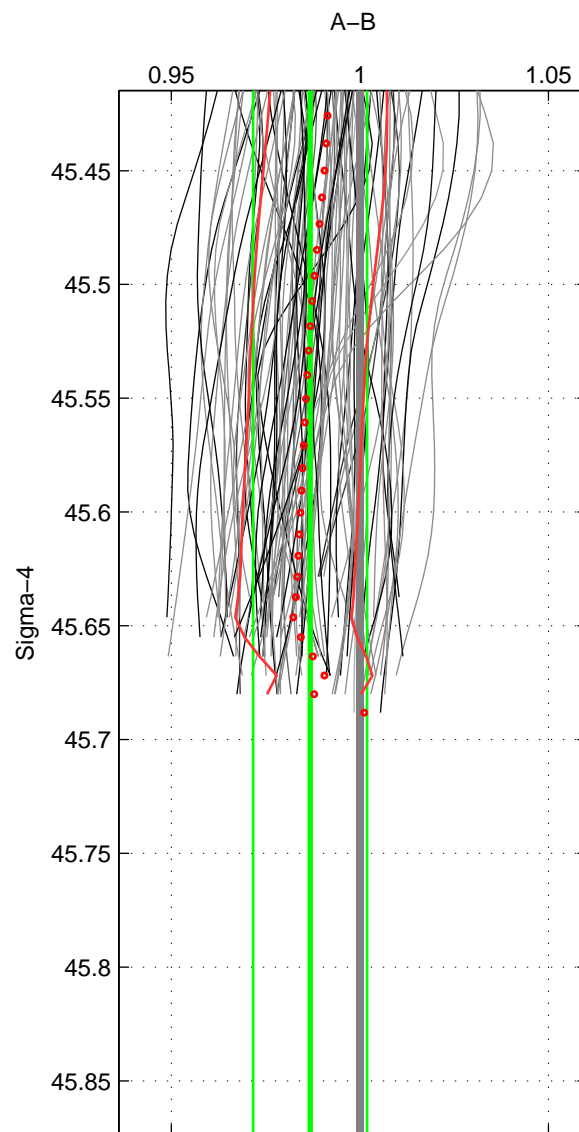

Cruise A (red). Date: Jul 2001 Cruisename: 656-49UF20010710

Cruise B (blue). Date: Apr 2005 Cruisename: 668-49UF20050419

\*\*\* "Favourite" values are means of spaces 1 2.

	Offset	O.StDev	Ratio	R.Stdev	Rating
SIGMA:	-0.036	0.042	0.987	0.015	5
THETA:	0.004	0.005	1.002	0.002	5
DEPTH:	-0.041	0.005	0.985	0.002	3
FAV.:	-0.016	0.024	0.994	0.009	5

Profiles of A: 34  
 Profiles of B: 33  
 Diff profs : 98  
 WMoffset (A-B): -0.036278  
 WMoffset stdev: 0.041601  
 WMratio (A/B): 0.9868  
 WMratio stdev: 0.015126

Quality (1-5): 5

Profiles of A: 34  
 Profiles of B: 33  
 Diff profs : 98  
 WMoffset (A-B): 0.0042932  
 WMoffset stdev: 0.0054352  
 WMratio (A/B): 1.0016  
 WMratio stdev: 0.0021096

Quality (1-5): 5

Profiles of A: 34  
 Profiles of B: 33  
 Diff profs : 98  
 WMoffset (A-B): -0.041146  
 WMoffset stdev: 0.0047095  
 WMratio (A/B): 0.98497  
 WMratio stdev: 0.0018655

Quality (1-5): 3