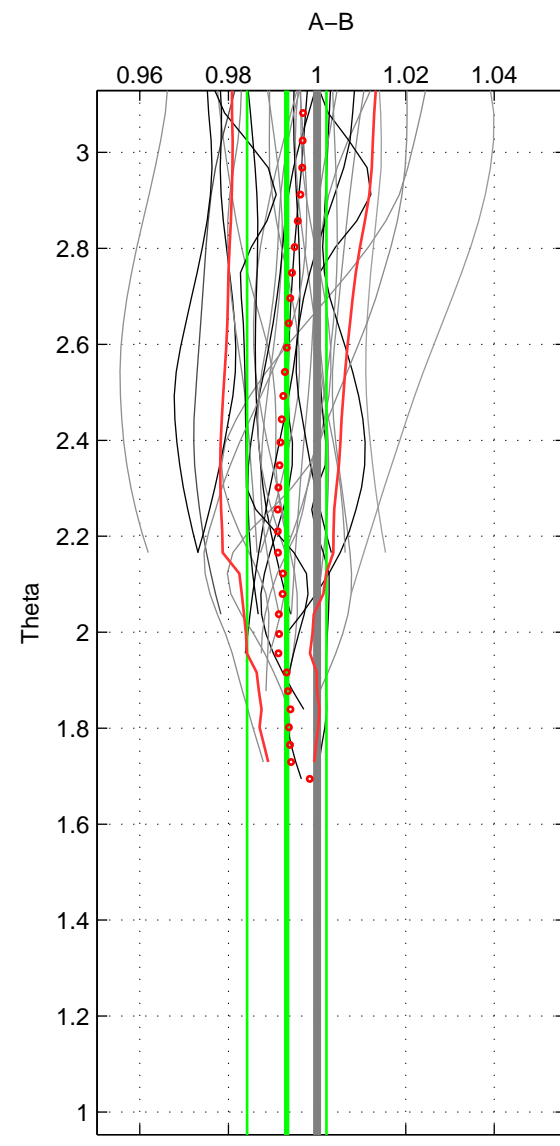

Cruise A (red). Date: Oct 1999 Cruisename: 688-49UP19990917
 Cruise B (blue). Date: Nov 2001 Cruisename: 695-49UP20011010

*** "Favourite" values are those of space 2.

	Offset	O.StDev	Ratio	R.Stdev	Rating
SIGMA:	-0.032	0.016	0.989	0.005	3
THETA:	-0.019	0.026	0.993	0.009	5
DEPTH:	-0.020	0.002	0.993	0.001	3
FAV.:	-0.019	0.026	0.993	0.009	5

Profiles of A: 11
 Profiles of B: 4
 Diff profs: 3
 WMoffset (A-B): -0.031689
 WMoffset stdev: 0.015752
 WMratio (A/B): 0.98922
 WMratio stdev: 0.0053222

Quality (1-5): 3

Profiles of A: 24
 Profiles of B: 20
 Diff profs: 29
 WMoffset (A-B): -0.019498
 WMoffset stdev: 0.025513
 WMratio (A/B): 0.99315
 WMratio stdev: 0.0089637

Quality (1-5): 5

Profiles of A: 24
 Profiles of B: 20
 Diff profs: 29
 WMoffset (A-B): -0.019942
 WMoffset stdev: 0.0020218
 WMratio (A/B): 0.9929
 WMratio stdev: 0.00081873

Quality (1-5): 3