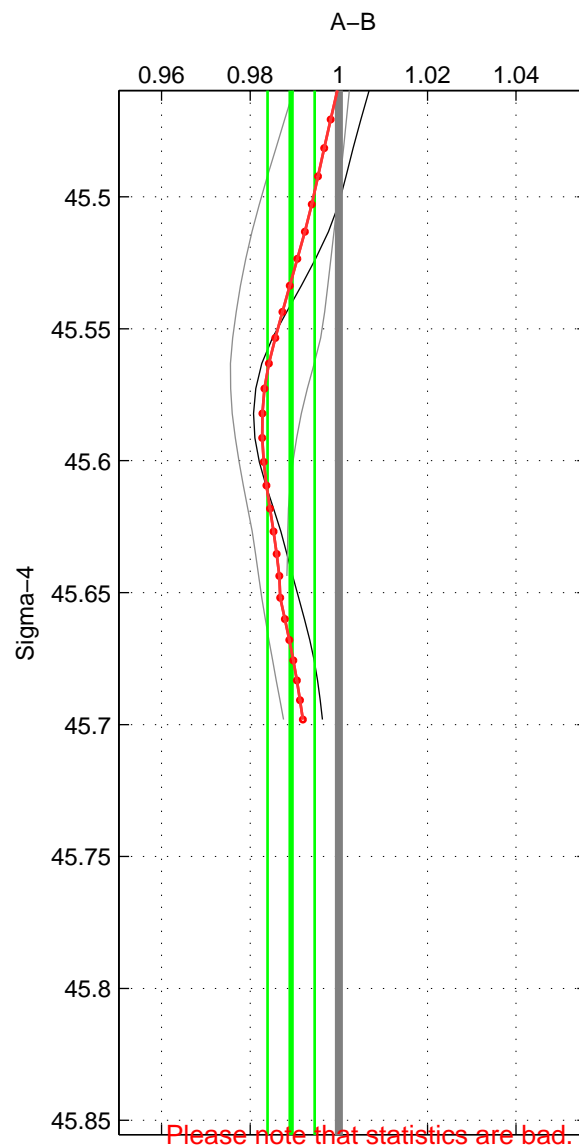

Cruise A (red). Date: Oct 1999 Cruisename: 688-49UP19990917
 Cruise B (blue). Date: Nov 2001 Cruisename: 695-49UP20011010

*** "Favourite" values are those of space 2.

	Offset	O.StDev	Ratio	R.Stdev	Rating
SIGMA:	-0.032	0.016	0.989	0.005	3
THETA:	-0.019	0.026	0.993	0.009	5
DEPTH:	-0.020	0.002	0.993	0.001	3
FAV.:	-0.019	0.026	0.993	0.009	5

Profiles of A: 11
 Profiles of B: 4
 Diff profs: 3
 WMoffset (A-B): -0.031689
 WMoffset stdev: 0.015752
 WMratio (A/B): 0.98922
 WMratio stdev: 0.0053222

Quality (1-5): 3

Profiles of A: 24
 Profiles of B: 20
 Diff profs: 29
 WMoffset (A-B): -0.019498
 WMoffset stdev: 0.025513
 WMratio (A/B): 0.99315
 WMratio stdev: 0.0089637

Quality (1-5): 5

Profiles of A: 24
 Profiles of B: 20
 Diff profs: 29
 WMoffset (A-B): -0.019942
 WMoffset stdev: 0.0020218
 WMratio (A/B): 0.9929
 WMratio stdev: 0.00081873

Quality (1-5): 3