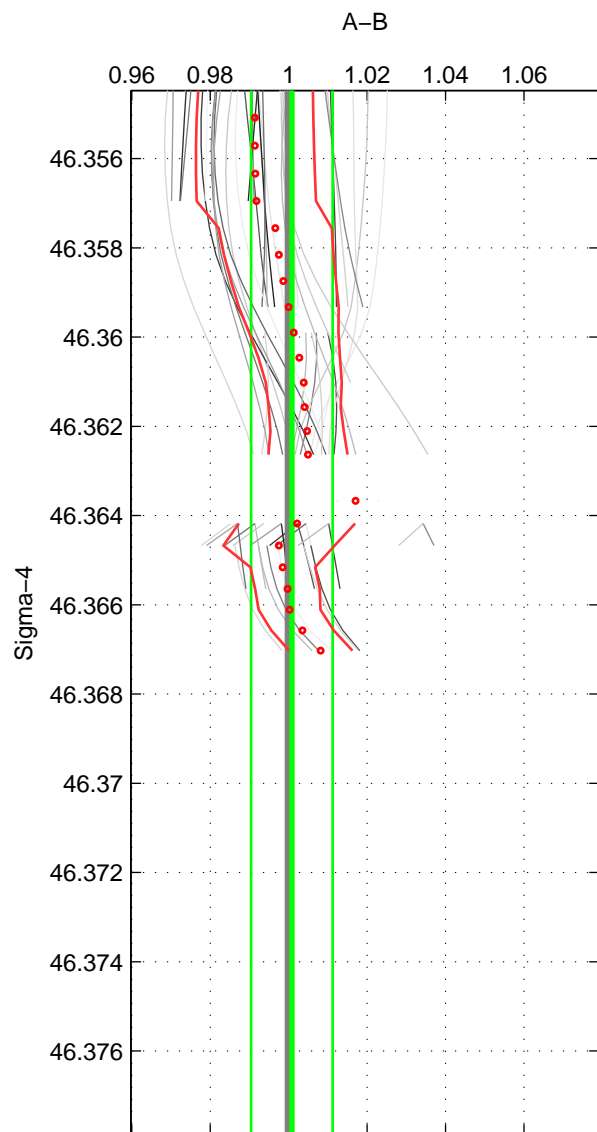

Cruise A (red). Date: Sep 2004 Cruisename: 68-49NZ20040901  
 Cruise B (blue). Date: Sep 2005 Cruisename: 110-77DN20050819

\*\*\* "Favourite" values are means of spaces 2 3.

	Offset	O.StDev	Ratio	R.Stdev	Rating
SIGMA:	0.001	0.011	1.001	0.010	4
THETA:	0.010	0.012	1.010	0.012	5
DEPTH:	0.011	0.010	1.010	0.009	5
FAV. :	0.010	0.011	1.010	0.010	5

Profiles of A: 13  
 Profiles of B: 5  
 Diff profs : 38  
 WMoffset (A-B): 0.00082645  
 WMoffset stdev: 0.010645  
 WMratio (A/B): 1.0008  
 WMratio stdev: 0.010404

Quality (1-5): 4

Profiles of A: 13  
 Profiles of B: 5  
 Diff profs : 38  
 WMoffset (A-B): 0.0098454  
 WMoffset stdev: 0.011775  
 WMratio (A/B): 1.0097  
 WMratio stdev: 0.011569

Quality (1-5): 5

Profiles of A: 13  
 Profiles of B: 5  
 Diff profs : 38  
 WMoffset (A-B): 0.010703  
 WMoffset stdev: 0.009533  
 WMratio (A/B): 1.0105  
 WMratio stdev: 0.009378

Quality (1-5): 5