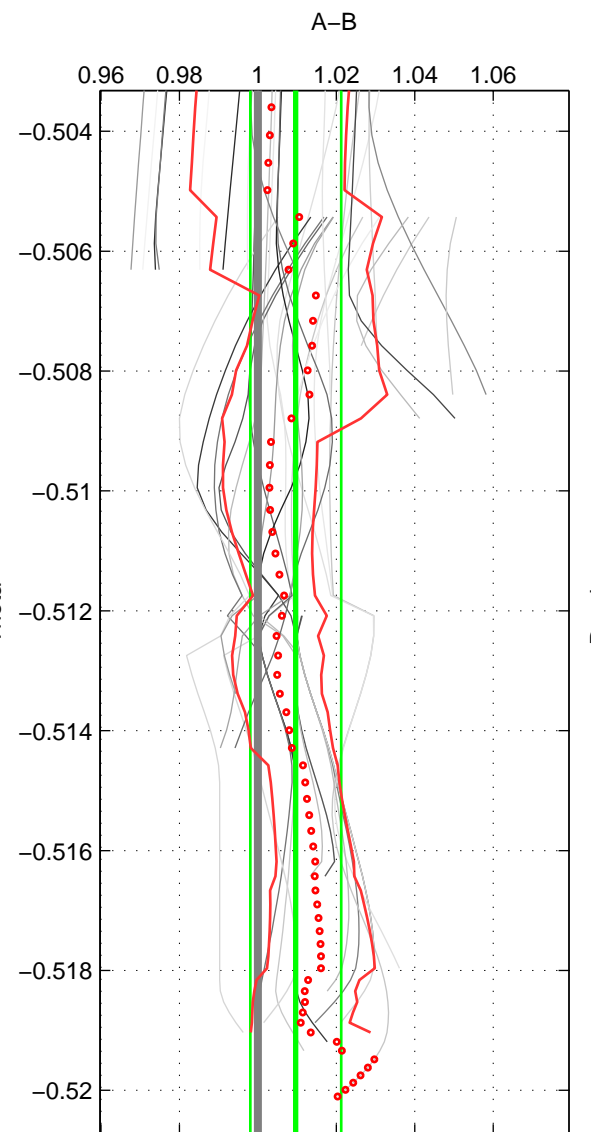

Cruise A (red). Date: Sep 2004 Cruisename: 68-49NZ20040901  
 Cruise B (blue). Date: Sep 2005 Cruisename: 110-77DN20050819

\*\*\* "Favourite" values are means of spaces 2 3.

	Offset	O.StDev	Ratio	R.Stdev	Rating
SIGMA:	0.001	0.011	1.001	0.010	4
THETA:	0.010	0.012	1.010	0.012	5
DEPTH:	0.011	0.010	1.010	0.009	5
FAV. :	0.010	0.011	1.010	0.010	5

Profiles of A: 13  
 Profiles of B: 5  
 Diff profs : 38  
 WMoffset (A-B): 0.00082645  
 WMoffset stdev: 0.010645  
 WMratio (A/B): 1.0008  
 WMratio stdev: 0.010404

Quality (1-5): 4

Profiles of A: 13  
 Profiles of B: 5  
 Diff profs : 38  
 WMoffset (A-B): 0.0098454  
 WMoffset stdev: 0.011775  
 WMratio (A/B): 1.0097  
 WMratio stdev: 0.011569

Quality (1-5): 5

Profiles of A: 13  
 Profiles of B: 5  
 Diff profs : 38  
 WMoffset (A-B): 0.010703  
 WMoffset stdev: 0.009533  
 WMratio (A/B): 1.0105  
 WMratio stdev: 0.009378

Quality (1-5): 5