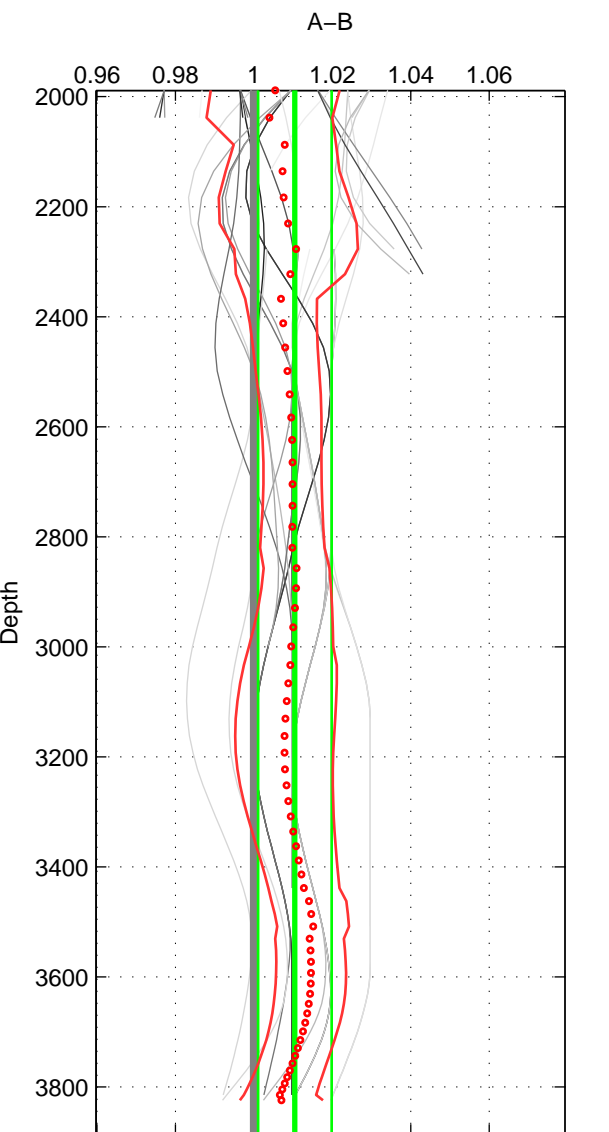

Cruise A (red). Date: Sep 2004 Cruisename: 68-49NZ20040901  
 Cruise B (blue). Date: Sep 2005 Cruisename: 110-77DN20050819

\*\*\* "Favourite" values are means of spaces 2 3.

	Offset	O.StDev	Ratio	R.Stdev	Rating
SIGMA:	0.001	0.011	1.001	0.010	4
THETA:	0.010	0.012	1.010	0.012	5
DEPTH:	0.011	0.010	1.010	0.009	5
FAV. :	0.010	0.011	1.010	0.010	5

Profiles of A: 13  
 Profiles of B: 5  
 Diff profs : 38  
 WMoffset (A-B): 0.00082645  
 WMoffset stdev: 0.010645  
 WMratio (A/B): 1.0008  
 WMratio stdev: 0.010404

Quality (1-5): 4

Profiles of A: 13  
 Profiles of B: 5  
 Diff profs : 38  
 WMoffset (A-B): 0.0098454  
 WMoffset stdev: 0.011775  
 WMratio (A/B): 1.0097  
 WMratio stdev: 0.011569

Quality (1-5): 5

Profiles of A: 13  
 Profiles of B: 5  
 Diff profs : 38  
 WMoffset (A-B): 0.010703  
 WMoffset stdev: 0.009533  
 WMratio (A/B): 1.0105  
 WMratio stdev: 0.009378

Quality (1-5): 5