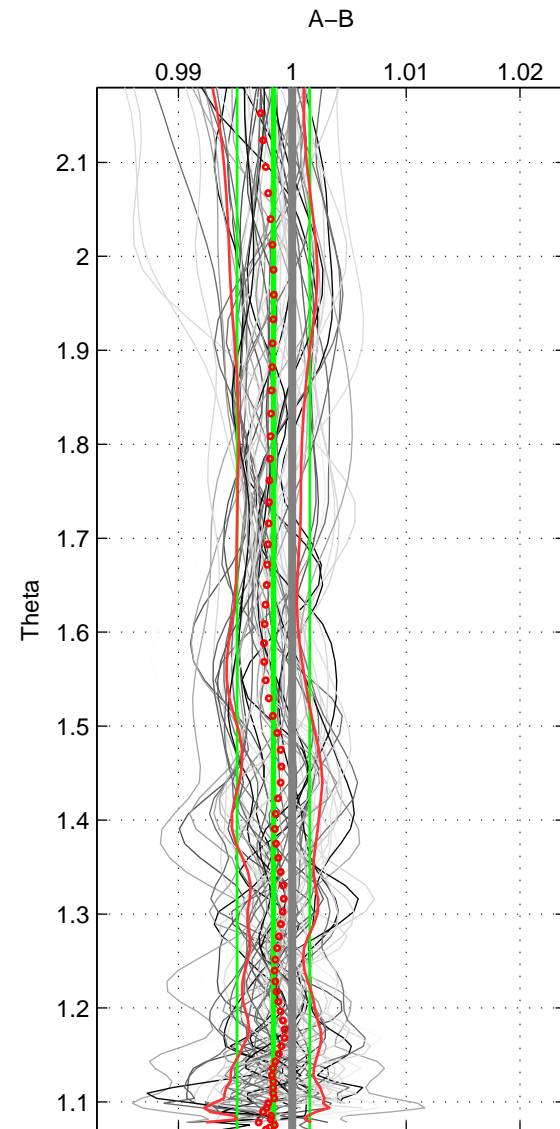

Cruise A (red). Date: Aug 2007 Cruisename: 611-491

Cruise B (blue). Date: Oct 2007 Cruisename: 613-491

*** "Favourite" values are means of spaces 1 2 3.

	Offset	O.StDev	Ratio	R.Stdev	Rating
SIGMA:	-0.005	0.009	0.998	0.003	5
THETA:	-0.004	0.009	0.998	0.003	5
DEPTH:	-0.003	0.011	0.999	0.004	5
FAV. :	-0.004	0.009	0.999	0.003	5

Profiles of A: 11
 Profiles of B: 29
 Diff profs : 58
 WMoffset (A-B): -0.0047183
 WMoffset stdev: 0.0085354
 WMratio (A/B): 0.99828
 WMratio stdev: 0.0030871

Quality (1-5): 5

Profiles of A: 11
 Profiles of B: 29
 Diff profs : 58
 WMoffset (A-B): -0.0044952
 WMoffset stdev: 0.0087459
 WMratio (A/B): 0.99835
 WMratio stdev: 0.0031887

Quality (1-5): 5

Profiles of A: 11
 Profiles of B: 29
 Diff profs : 58
 WMoffset (A-B): -0.0026755
 WMoffset stdev: 0.01062
 WMratio (A/B): 0.999
 WMratio stdev: 0.0040995

Quality (1-5): 5