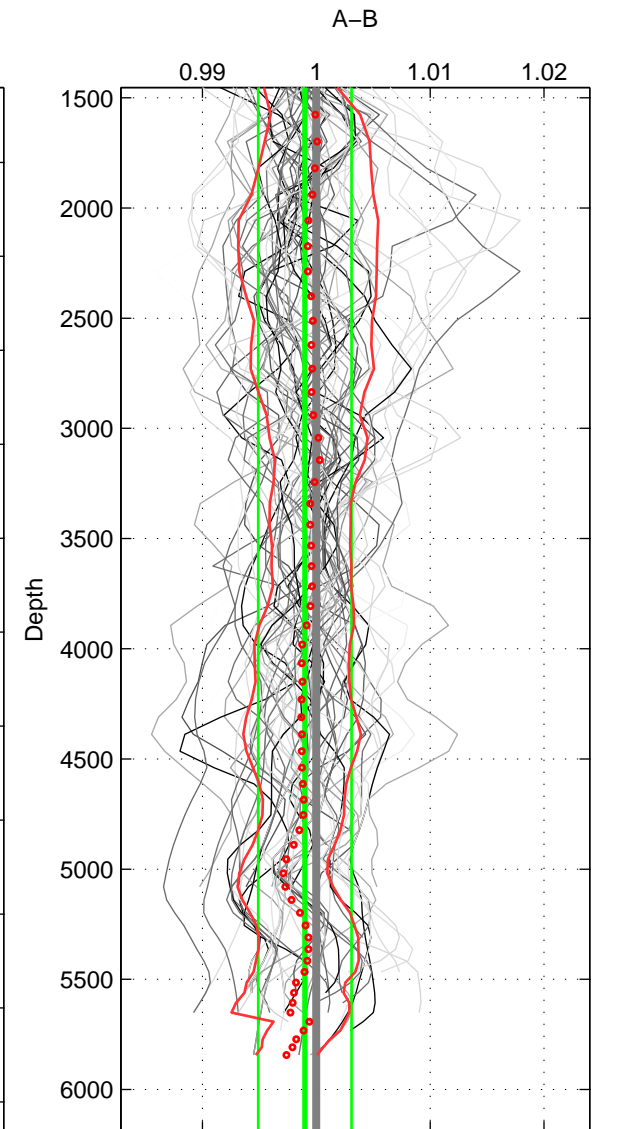

Cruise A (red). Date: Aug 2007 Cruisename: 611-491

Cruise B (blue). Date: Oct 2007 Cruisename: 613-491

*** "Favourite" values are means of spaces 1 2 3.

	Offset	O.StDev	Ratio	R.Stdev	Rating
SIGMA:	-0.005	0.009	0.998	0.003	5
THETA:	-0.004	0.009	0.998	0.003	5
DEPTH:	-0.003	0.011	0.999	0.004	5
FAV. :	-0.004	0.009	0.999	0.003	5

Profiles of A: 11
 Profiles of B: 29
 Diff profs : 58
 WMoffset (A-B): -0.0047183
 WMoffset stdev: 0.0085354
 WMratio (A/B): 0.99828
 WMratio stdev: 0.0030871

Quality (1-5): 5

Profiles of A: 11
 Profiles of B: 29
 Diff profs : 58
 WMoffset (A-B): -0.0044952
 WMoffset stdev: 0.0087459
 WMratio (A/B): 0.99835
 WMratio stdev: 0.0031887

Quality (1-5): 5

Profiles of A: 11
 Profiles of B: 29
 Diff profs : 58
 WMoffset (A-B): -0.0026755
 WMoffset stdev: 0.01062
 WMratio (A/B): 0.999
 WMratio stdev: 0.0040995

Quality (1-5): 5