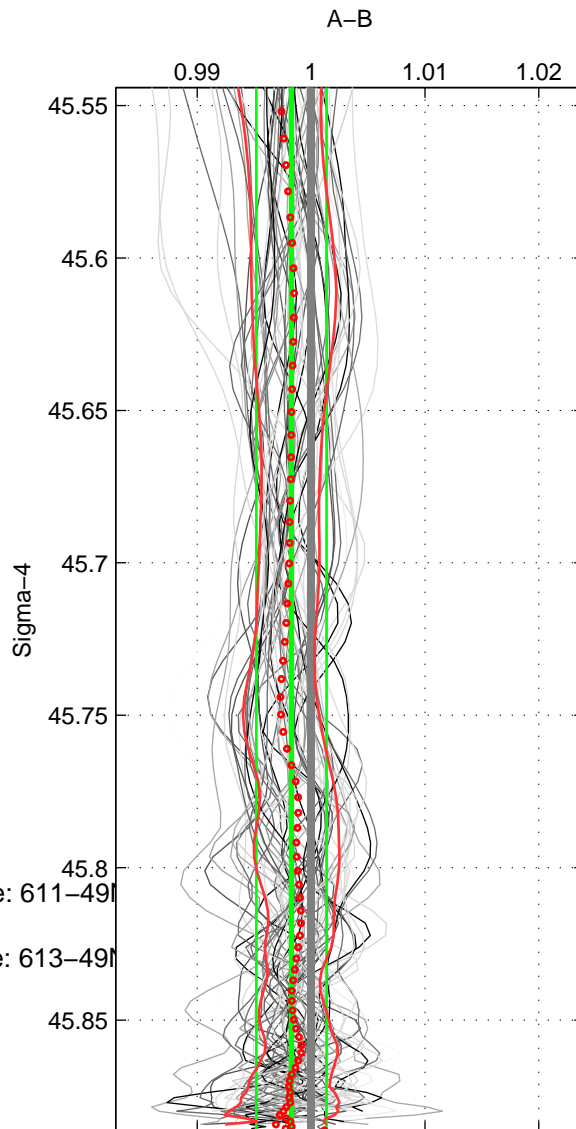

Cruise A (red). Date: Aug 2007 Cruisename: 611-491

Cruise B (blue). Date: Oct 2007 Cruisename: 613-491

*** "Favourite" values are means of spaces 1 2 3.

	Offset	O.StDev	Ratio	R.Stdev	Rating
SIGMA:	-0.005	0.009	0.998	0.003	5
THETA:	-0.004	0.009	0.998	0.003	5
DEPTH:	-0.003	0.011	0.999	0.004	5
FAV. :	-0.004	0.009	0.999	0.003	5

Profiles of A: 11
 Profiles of B: 29
 Diff profs : 58
 WMoffset (A-B): -0.0047183
 WMoffset stdev: 0.0085354
 WMratio (A/B): 0.99828
 WMratio stdev: 0.0030871

Quality (1-5): 5

Profiles of A: 11
 Profiles of B: 29
 Diff profs : 58
 WMoffset (A-B): -0.0044952
 WMoffset stdev: 0.0087459
 WMratio (A/B): 0.99835
 WMratio stdev: 0.0031887

Quality (1-5): 5

Profiles of A: 11
 Profiles of B: 29
 Diff profs : 58
 WMoffset (A-B): -0.0026755
 WMoffset stdev: 0.01062
 WMratio (A/B): 0.999
 WMratio stdev: 0.0040995

Quality (1-5): 5