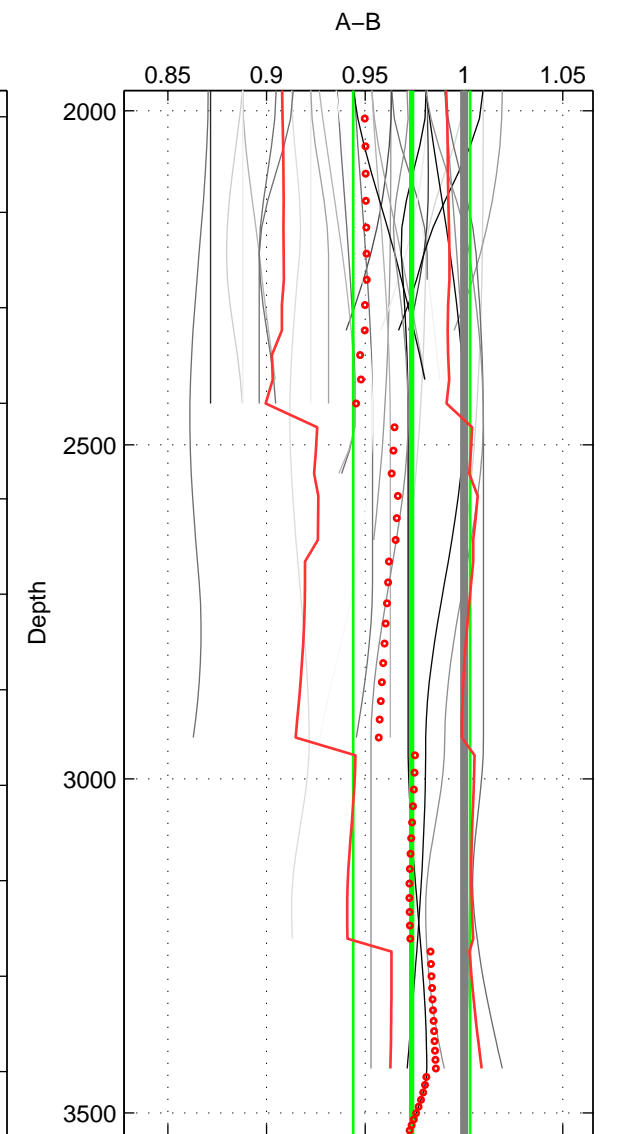

Cruise A (red). Date: Aug 1993 Cruisename: 87-58JH19930730

Cruise B (blue). Date: May 1995 Cruisename: 92-58JH19950427

*** "Favourite" values are means of spaces 2 3.

	Offset	O.StDev	Ratio	R.Stdev	Rating
SIGMA:	-0.054	0.038	0.949	0.036	3
THETA:	-0.053	0.040	0.950	0.038	4
DEPTH:	-0.028	0.031	0.973	0.030	4
FAV.:	-0.040	0.036	0.962	0.034	4

Profiles of A: 7
 Profiles of B: 10
 Diff profs : 33
 WMoffset (A-B): -0.053695
 WMoffset stdev: 0.037956
 WMratio (A/B): 0.94882
 WMratio stdev: 0.035876

Quality (1-5): 3

Profiles of A: 7
 Profiles of B: 10
 Diff profs : 33
 WMoffset (A-B): -0.052921
 WMoffset stdev: 0.040201
 WMratio (A/B): 0.94992
 WMratio stdev: 0.037764

Quality (1-5): 4

Profiles of A: 7
 Profiles of B: 10
 Diff profs : 33
 WMoffset (A-B): -0.027831
 WMoffset stdev: 0.031032
 WMratio (A/B): 0.97348
 WMratio stdev: 0.02956

Quality (1-5): 4