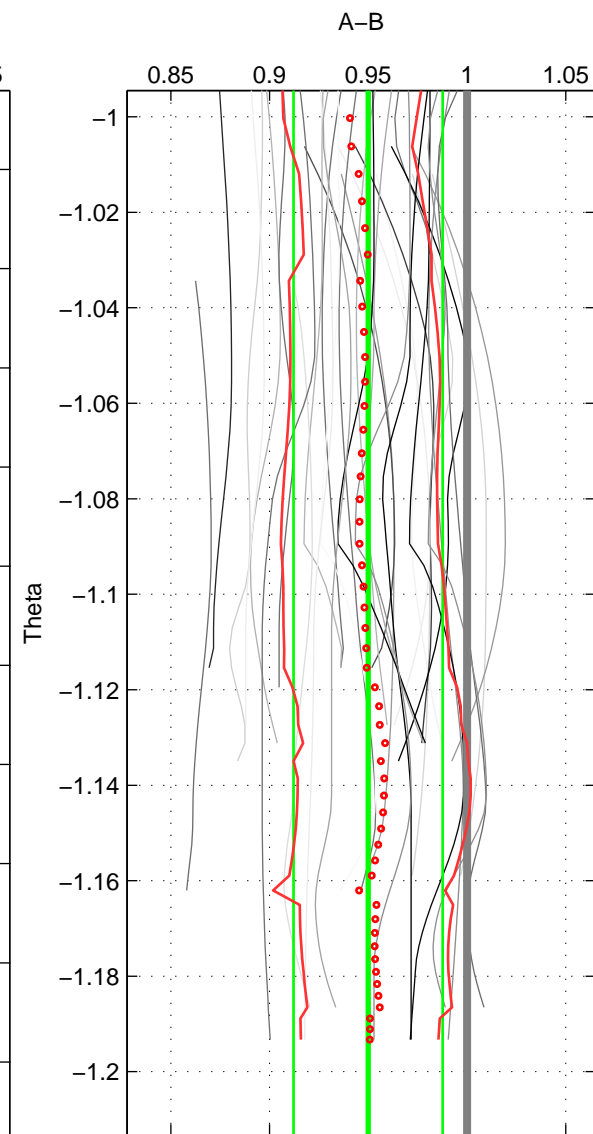

Cruise A (red). Date: Aug 1993 Cruisename: 87-58JH19930730

Cruise B (blue). Date: May 1995 Cruisename: 92-58JH19950427

*** "Favourite" values are means of spaces 2 3.

	Offset	O.StDev	Ratio	R.Stdev	Rating
SIGMA:	-0.054	0.038	0.949	0.036	3
THETA:	-0.053	0.040	0.950	0.038	4
DEPTH:	-0.028	0.031	0.973	0.030	4
FAV.:	-0.040	0.036	0.962	0.034	4

Profiles of A: 7
 Profiles of B: 10
 Diff profs : 33
 WMoffset (A-B): -0.053695
 WMoffset stdev: 0.037956
 WMratio (A/B): 0.94882
 WMratio stdev: 0.035876

Quality (1-5): 3

Profiles of A: 7
 Profiles of B: 10
 Diff profs : 33
 WMoffset (A-B): -0.052921
 WMoffset stdev: 0.040201
 WMratio (A/B): 0.94992
 WMratio stdev: 0.037764

Quality (1-5): 4

Profiles of A: 7
 Profiles of B: 10
 Diff profs : 33
 WMoffset (A-B): -0.027831
 WMoffset stdev: 0.031032
 WMratio (A/B): 0.97348
 WMratio stdev: 0.02956

Quality (1-5): 4