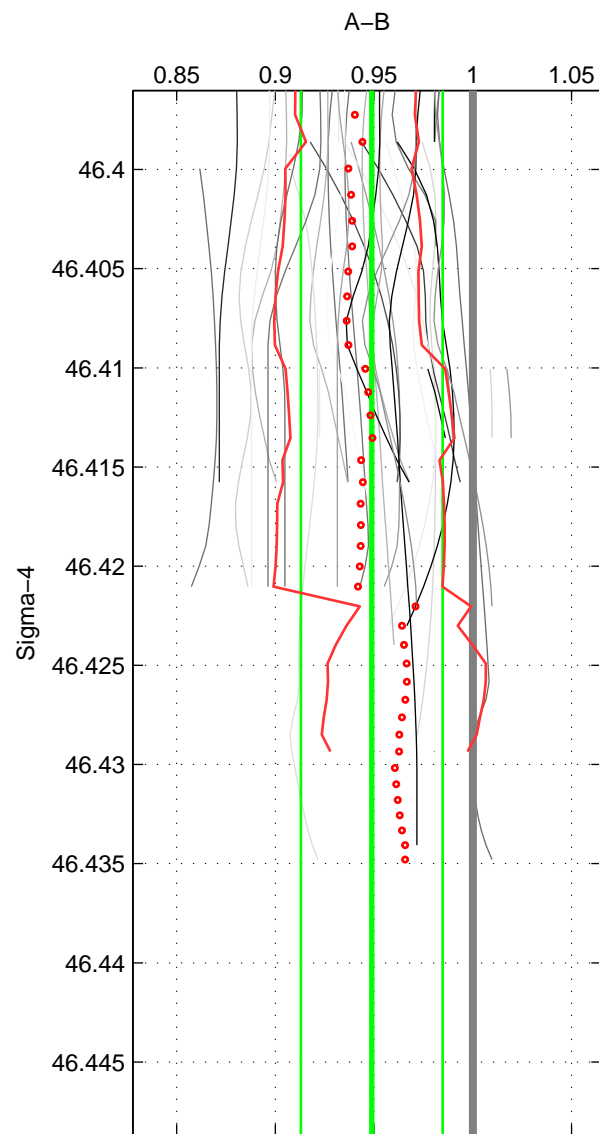

Cruise A (red). Date: Aug 1993 Cruisename: 87-58JH19930730

Cruise B (blue). Date: May 1995 Cruisename: 92-58JH19950427

*** "Favourite" values are means of spaces 2 3.

	Offset	O.StDev	Ratio	R.Stdev	Rating
SIGMA:	-0.054	0.038	0.949	0.036	3
THETA:	-0.053	0.040	0.950	0.038	4
DEPTH:	-0.028	0.031	0.973	0.030	4
FAV.:	-0.040	0.036	0.962	0.034	4

Profiles of A: 7
 Profiles of B: 10
 Diff profs : 33
 WMoffset (A-B): -0.053695
 WMoffset stdev: 0.037956
 WMratio (A/B): 0.94882
 WMratio stdev: 0.035876

Quality (1-5): 3

Profiles of A: 7
 Profiles of B: 10
 Diff profs : 33
 WMoffset (A-B): -0.052921
 WMoffset stdev: 0.040201
 WMratio (A/B): 0.94992
 WMratio stdev: 0.037764

Quality (1-5): 4

Profiles of A: 7
 Profiles of B: 10
 Diff profs : 33
 WMoffset (A-B): -0.027831
 WMoffset stdev: 0.031032
 WMratio (A/B): 0.97348
 WMratio stdev: 0.02956

Quality (1-5): 4