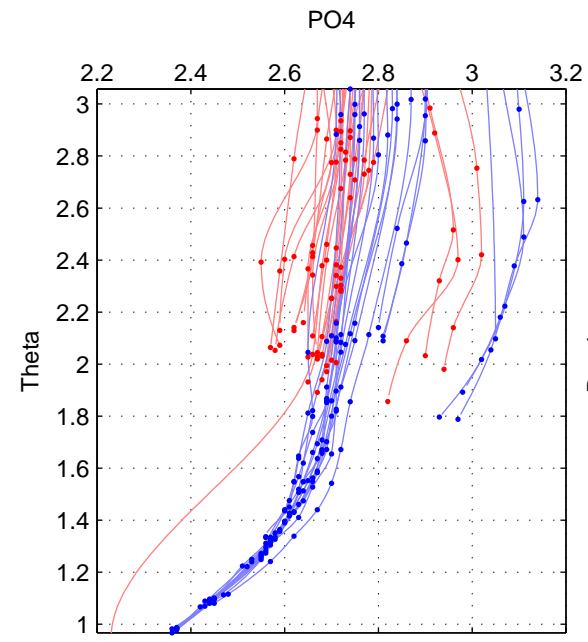

Cruise A (red). Date: Feb 2002 Cruisename: 657-49UF20020117
 Cruise B (blue). Date: Feb 2006 Cruisename: 710-49UP20060113

*** "Favourite" values are those of space 1.

	Offset	O.StDev	Ratio	R.Stdev	Rating
SIGMA:	-0.144	0.020	0.948	0.007	5
THETA:	-0.136	0.031	0.952	0.011	4
DEPTH:	-0.138	0.011	0.951	0.004	3
FAV. :	-0.144	0.020	0.948	0.007	5

Profiles of A: 27
 Profiles of B: 6
 Diff profs : 16
 WMoffset (A-B): -0.14423
 WMoffset stdev: 0.01984
 WMratio (A/B): 0.94843
 WMratio stdev: 0.0069816

Quality (1-5): 5

Profiles of A: 27
 Profiles of B: 22
 Diff profs : 57
 WMoffset (A-B): -0.1358
 WMoffset stdev: 0.031394
 WMratio (A/B): 0.95242
 WMratio stdev: 0.010977

Quality (1-5): 4

Profiles of A: 27
 Profiles of B: 22
 Diff profs : 57
 WMoffset (A-B): -0.13819
 WMoffset stdev: 0.011341
 WMratio (A/B): 0.95112
 WMratio stdev: 0.0042621

Quality (1-5): 3

Please note that statistics are bad.