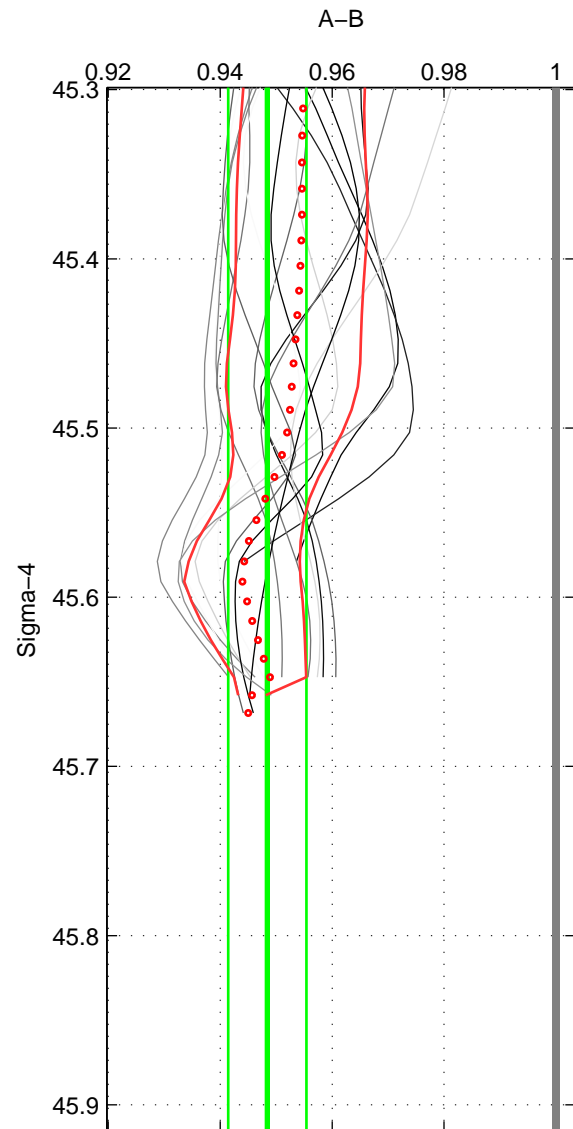

Cruise A (red). Date: Feb 2002 Cruisename: 657-49UF20020117
 Cruise B (blue). Date: Feb 2006 Cruisename: 710-49UP20060113

*** "Favourite" values are those of space 1.

	Offset	O.StDev	Ratio	R.Stdev	Rating
SIGMA:	-0.144	0.020	0.948	0.007	5
THETA:	-0.136	0.031	0.952	0.011	4
DEPTH:	-0.138	0.011	0.951	0.004	3
FAV. :	-0.144	0.020	0.948	0.007	5

Profiles of A: 27
 Profiles of B: 6
 Diff profs : 16
 WMoffset (A-B): -0.14423
 WMoffset stdev: 0.01984
 WMratio (A/B): 0.94843
 WMratio stdev: 0.0069816

Quality (1-5): 5

Profiles of A: 27
 Profiles of B: 22
 Diff profs : 57
 WMoffset (A-B): -0.1358
 WMoffset stdev: 0.031394
 WMratio (A/B): 0.95242
 WMratio stdev: 0.010977

Quality (1-5): 4

Profiles of A: 27
 Profiles of B: 22
 Diff profs : 57
 WMoffset (A-B): -0.13819
 WMoffset stdev: 0.011341
 WMratio (A/B): 0.95112
 WMratio stdev: 0.0042621

Quality (1-5): 3

Please note that statistics are bad.