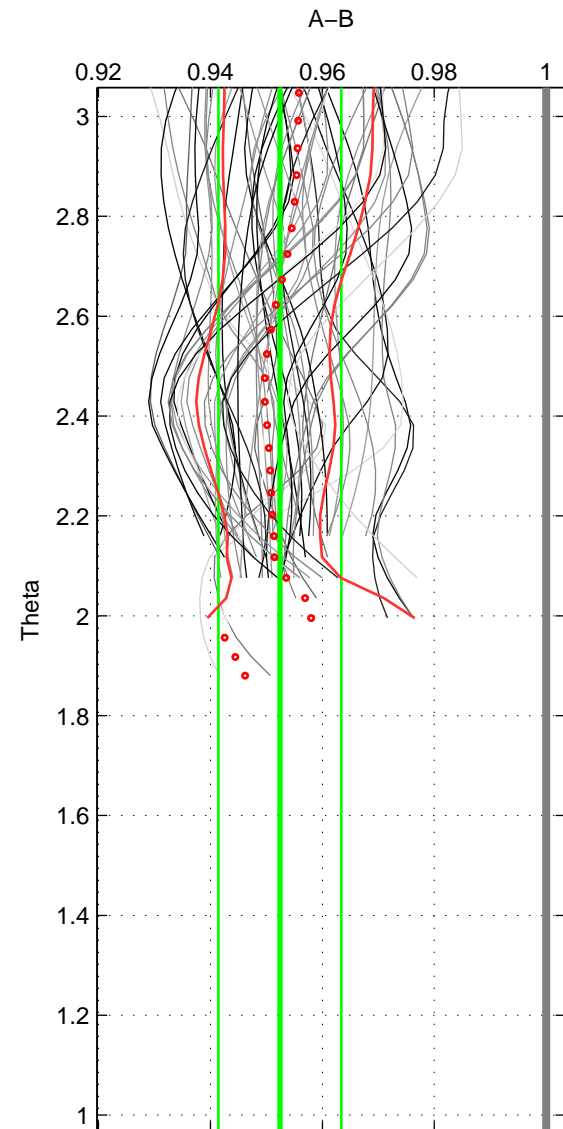

Cruise A (red). Date: Feb 2002 Cruisename: 657-49UF20020117
 Cruise B (blue). Date: Feb 2006 Cruisename: 710-49UP20060113

*** "Favourite" values are those of space 1.

	Offset	O.StDev	Ratio	R.Stdev	Rating
SIGMA:	-0.144	0.020	0.948	0.007	5
THETA:	-0.136	0.031	0.952	0.011	4
DEPTH:	-0.138	0.011	0.951	0.004	3
FAV. :	-0.144	0.020	0.948	0.007	5

Profiles of A: 27
 Profiles of B: 6
 Diff profs : 16
 WMoffset (A-B): -0.14423
 WMoffset stdev: 0.01984
 WMratio (A/B): 0.94843
 WMratio stdev: 0.0069816

Quality (1-5): 5

Profiles of A: 27
 Profiles of B: 22
 Diff profs : 57
 WMoffset (A-B): -0.1358
 WMoffset stdev: 0.031394
 WMratio (A/B): 0.95242
 WMratio stdev: 0.010977

Quality (1-5): 4

Profiles of A: 27
 Profiles of B: 22
 Diff profs : 57
 WMoffset (A-B): -0.13819
 WMoffset stdev: 0.011341
 WMratio (A/B): 0.95112
 WMratio stdev: 0.0042621

Quality (1-5): 3

Please note that statistics are bad.