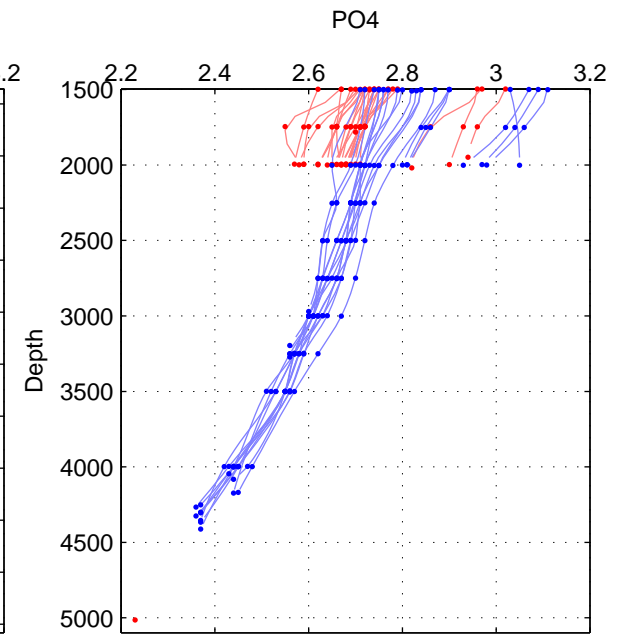

Cruise A (red). Date: Feb 2002 Cruisename: 657-49UF20020117
 Cruise B (blue). Date: Feb 2006 Cruisename: 710-49UP20060113

*** "Favourite" values are those of space 1.

	Offset	O.StDev	Ratio	R.Stdev	Rating
SIGMA:	-0.144	0.020	0.948	0.007	5
THETA:	-0.136	0.031	0.952	0.011	4
DEPTH:	-0.138	0.011	0.951	0.004	3
FAV. :	-0.144	0.020	0.948	0.007	5

Profiles of A: 27
 Profiles of B: 6
 Diff profs : 16
 WMoffset (A-B): -0.14423
 WMoffset stdev: 0.01984
 WMratio (A/B): 0.94843
 WMratio stdev: 0.0069816

Quality (1-5): 5

Profiles of A: 27
 Profiles of B: 22
 Diff profs : 57
 WMoffset (A-B): -0.1358
 WMoffset stdev: 0.031394
 WMratio (A/B): 0.95242
 WMratio stdev: 0.010977

Quality (1-5): 4

Profiles of A: 27
 Profiles of B: 22
 Diff profs : 57
 WMoffset (A-B): -0.13819
 WMoffset stdev: 0.011341
 WMratio (A/B): 0.95112
 WMratio stdev: 0.0042621

Quality (1-5): 3

Please note that statistics are bad.