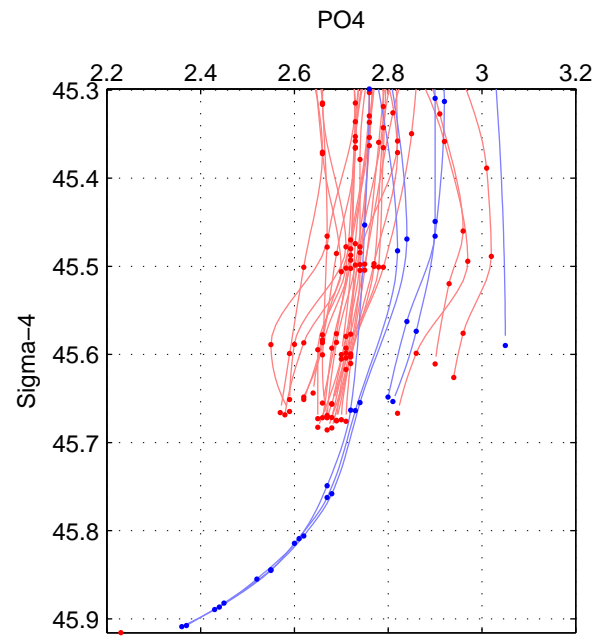

Cruise A (red). Date: Feb 2002 Cruisename: 657-49UF20020117
 Cruise B (blue). Date: Feb 2006 Cruisename: 710-49UP20060113

*** "Favourite" values are those of space 1.

	Offset	O.StDev	Ratio	R.Stdev	Rating
SIGMA:	-0.144	0.020	0.948	0.007	5
THETA:	-0.136	0.031	0.952	0.011	4
DEPTH:	-0.138	0.011	0.951	0.004	3
FAV. :	-0.144	0.020	0.948	0.007	5

Profiles of A: 27
 Profiles of B: 6
 Diff profs : 16
 WMoffset (A-B): -0.14423
 WMoffset stdev: 0.01984
 WMratio (A/B): 0.94843
 WMratio stdev: 0.0069816

Quality (1-5): 5

Profiles of A: 27
 Profiles of B: 22
 Diff profs : 57
 WMoffset (A-B): -0.1358
 WMoffset stdev: 0.031394
 WMratio (A/B): 0.95242
 WMratio stdev: 0.010977

Quality (1-5): 4

Profiles of A: 27
 Profiles of B: 22
 Diff profs : 57
 WMoffset (A-B): -0.13819
 WMoffset stdev: 0.011341
 WMratio (A/B): 0.95112
 WMratio stdev: 0.0042621

Quality (1-5): 3

Please note that statistics are bad.