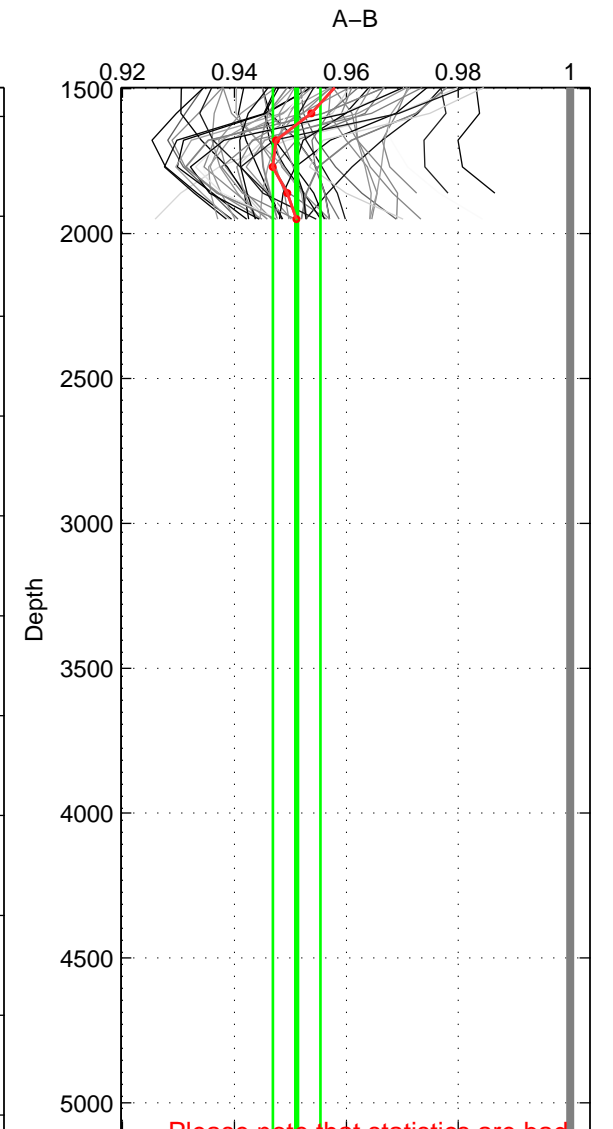

Cruise A (red). Date: Feb 2002 Cruisename: 657-49UF20020117
 Cruise B (blue). Date: Feb 2006 Cruisename: 710-49UP20060113

*** "Favourite" values are those of space 1.

	Offset	O.StDev	Ratio	R.Stdev	Rating
SIGMA:	-0.144	0.020	0.948	0.007	5
THETA:	-0.136	0.031	0.952	0.011	4
DEPTH:	-0.138	0.011	0.951	0.004	3
FAV. :	-0.144	0.020	0.948	0.007	5

Profiles of A: 27
 Profiles of B: 6
 Diff profs : 16
 WMoffset (A-B): -0.14423
 WMoffset stdev: 0.01984
 WMratio (A/B): 0.94843
 WMratio stdev: 0.0069816

Quality (1-5): 5

Profiles of A: 27
 Profiles of B: 22
 Diff profs : 57
 WMoffset (A-B): -0.1358
 WMoffset stdev: 0.031394
 WMratio (A/B): 0.95242
 WMratio stdev: 0.010977

Quality (1-5): 4

Profiles of A: 27
 Profiles of B: 22
 Diff profs : 57
 WMoffset (A-B): -0.13819
 WMoffset stdev: 0.011341
 WMratio (A/B): 0.95112
 WMratio stdev: 0.0042621

Quality (1-5): 3

Please note that statistics are bad.