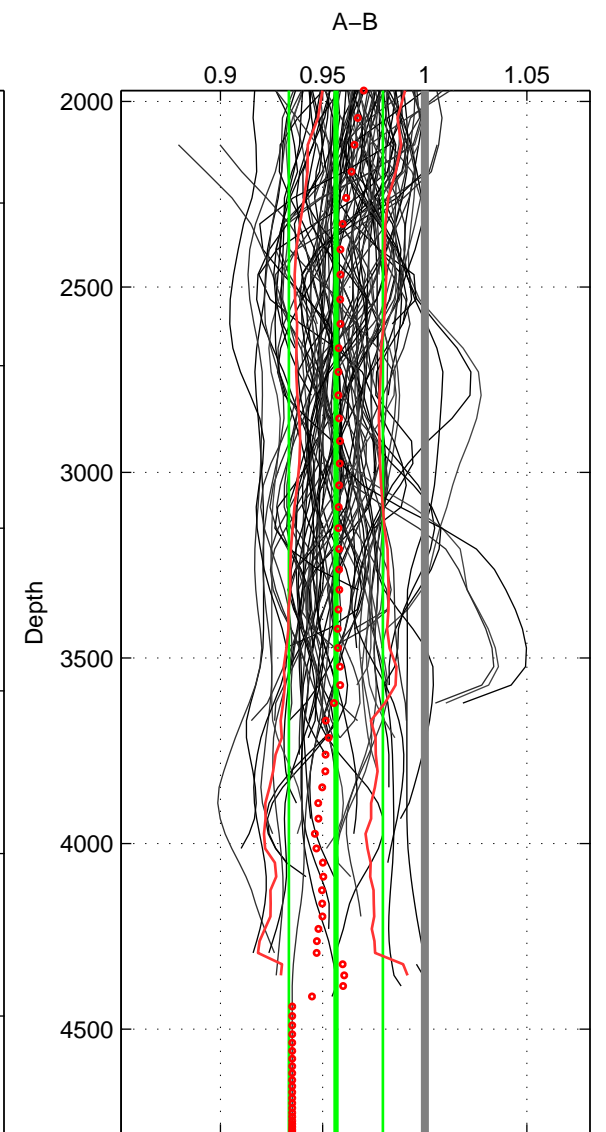

Cruise A (red). Date: Sep 1996 Cruisename: 332-09AR19960822

Cruise B (blue). Date: Apr 2008 Cruisename: 339-09AR20080322

*** "Favourite" values are means of spaces 1 2 3.

	Offset	O.StDev	Ratio	R.Stdev	Rating
SIGMA:	-0.083	0.048	0.964	0.021	5
THETA:	-0.082	0.048	0.964	0.021	5
DEPTH:	-0.098	0.053	0.957	0.023	5
FAV. :	-0.088	0.050	0.961	0.022	5

Profiles of A: 51
 Profiles of B: 51
 Diff profs : 99
 WMoffset (A-B): -0.082565
 WMoffset stdev: 0.0479
 WMratio (A/B): 0.96351
 WMratio stdev: 0.020869

Quality (1-5): 5

Profiles of A: 51
 Profiles of B: 51
 Diff profs : 99
 WMoffset (A-B): -0.081875
 WMoffset stdev: 0.048499
 WMratio (A/B): 0.96384
 WMratio stdev: 0.021149

Quality (1-5): 5

Profiles of A: 51
 Profiles of B: 51
 Diff profs : 99
 WMoffset (A-B): -0.098297
 WMoffset stdev: 0.052641
 WMratio (A/B): 0.9565
 WMratio stdev: 0.023008

Quality (1-5): 5