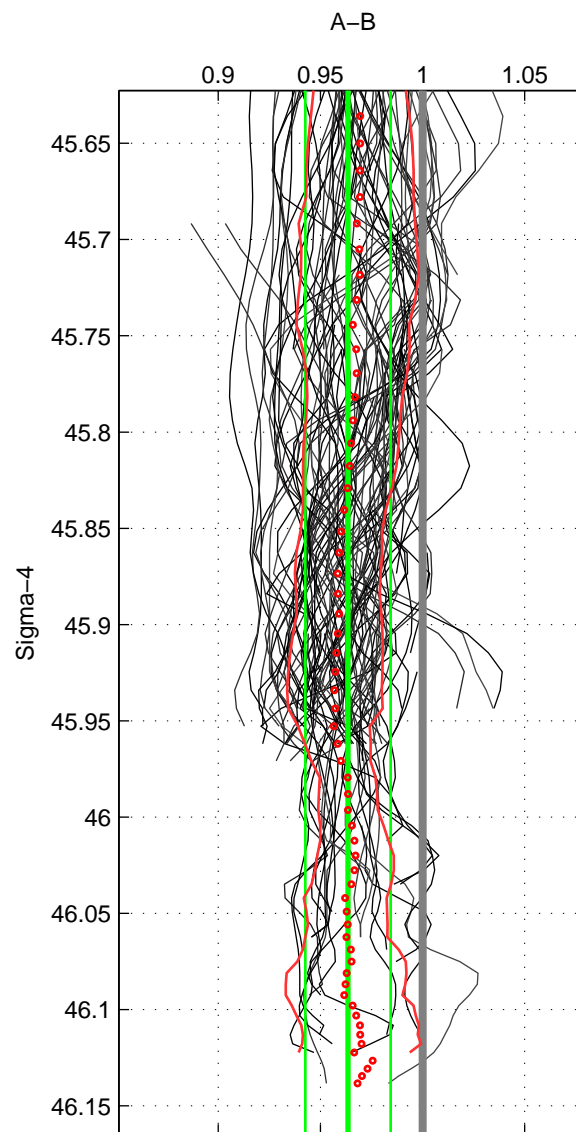

Cruise A (red). Date: Sep 1996 Cruisename: 332-09AR19960822

Cruise B (blue). Date: Apr 2008 Cruisename: 339-09AR20080322

*** "Favourite" values are means of spaces 1 2 3.

	Offset	O.StDev	Ratio	R.Stdev	Rating
SIGMA:	-0.083	0.048	0.964	0.021	5
THETA:	-0.082	0.048	0.964	0.021	5
DEPTH:	-0.098	0.053	0.957	0.023	5
FAV. :	-0.088	0.050	0.961	0.022	5

Profiles of A: 51
 Profiles of B: 51
 Diff profs : 99
 WMoffset (A-B): -0.082565
 WMoffset stdev: 0.0479
 WMratio (A/B): 0.96351
 WMratio stdev: 0.020869

Quality (1-5): 5

Profiles of A: 51
 Profiles of B: 51
 Diff profs : 99
 WMoffset (A-B): -0.081875
 WMoffset stdev: 0.048499
 WMratio (A/B): 0.96384
 WMratio stdev: 0.021149

Quality (1-5): 5

Profiles of A: 51
 Profiles of B: 51
 Diff profs : 99
 WMoffset (A-B): -0.098297
 WMoffset stdev: 0.052641
 WMratio (A/B): 0.9565
 WMratio stdev: 0.023008

Quality (1-5): 5