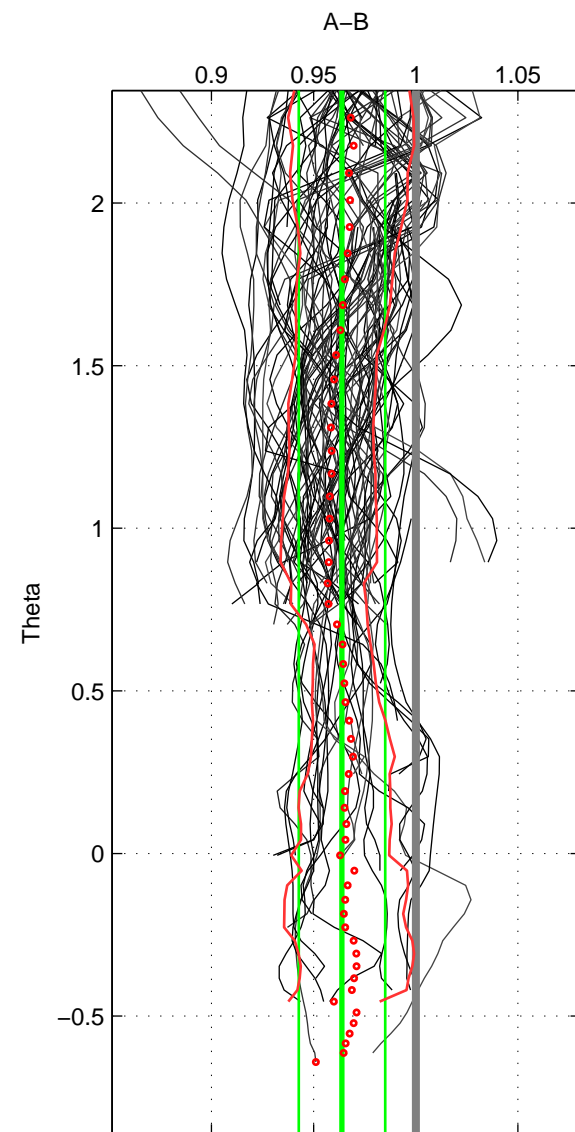

Cruise A (red). Date: Sep 1996 Cruisename: 332-09AR19960822

Cruise B (blue). Date: Apr 2008 Cruisename: 339-09AR20080322

*** "Favourite" values are means of spaces 1 2 3.

	Offset	O.StDev	Ratio	R.Stdev	Rating
SIGMA:	-0.083	0.048	0.964	0.021	5
THETA:	-0.082	0.048	0.964	0.021	5
DEPTH:	-0.098	0.053	0.957	0.023	5
FAV. :	-0.088	0.050	0.961	0.022	5

Profiles of A: 51
 Profiles of B: 51
 Diff profs : 99
 WMoffset (A-B): -0.082565
 WMoffset stdev: 0.0479
 WMratio (A/B): 0.96351
 WMratio stdev: 0.020869

Quality (1-5): 5

Profiles of A: 51
 Profiles of B: 51
 Diff profs : 99
 WMoffset (A-B): -0.081875
 WMoffset stdev: 0.048499
 WMratio (A/B): 0.96384
 WMratio stdev: 0.021149

Quality (1-5): 5

Profiles of A: 51
 Profiles of B: 51
 Diff profs : 99
 WMoffset (A-B): -0.098297
 WMoffset stdev: 0.052641
 WMratio (A/B): 0.9565
 WMratio stdev: 0.023008

Quality (1-5): 5