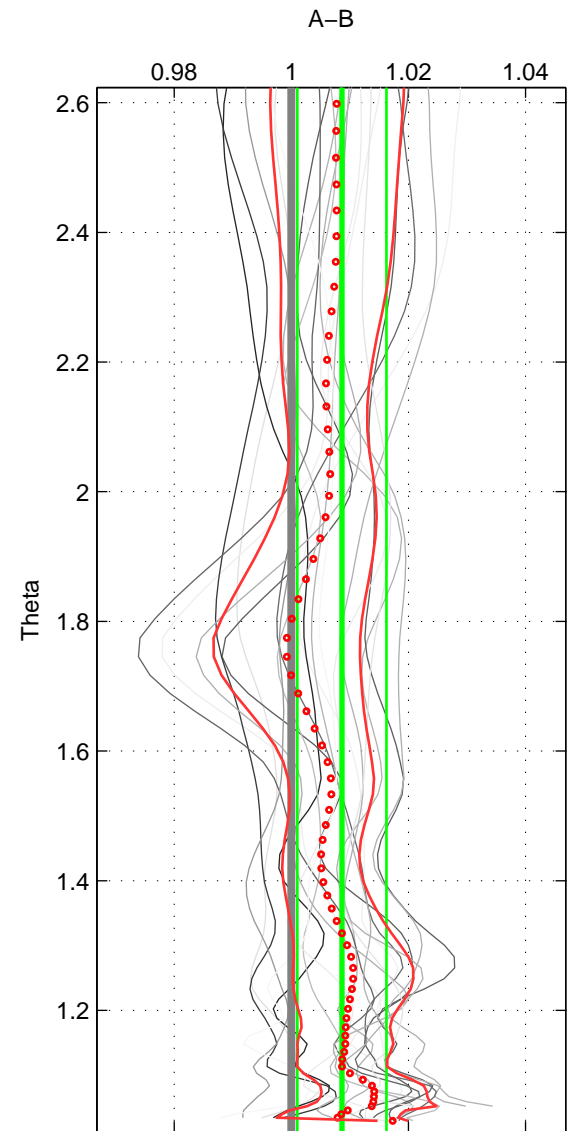

Cruise A (red). Date: Mar 1991 Cruisename: 479-31DS19910307

Cruise B (blue). Date: May 1985 Cruisename: 495-325019850330

*** "Favourite" values are means of spaces 1 2 3.

	Offset	O.StDev	Ratio	R.Stdev	Rating
SIGMA:	0.022	0.022	1.008	0.008	5
THETA:	0.023	0.019	1.009	0.008	5
DEPTH:	0.014	0.023	1.005	0.009	5
FAV. :	0.020	0.021	1.007	0.008	5

Profiles of A: 5
 Profiles of B: 5
 Diff profs : 19
 WMoffset (A-B): 0.022095
 WMoffset stdev: 0.021515
 WMratio (A/B): 1.0083
 WMratio stdev: 0.0082202

Quality (1-5): 5

Profiles of A: 5
 Profiles of B: 5
 Diff profs : 19
 WMoffset (A-B): 0.022945
 WMoffset stdev: 0.019434
 WMratio (A/B): 1.0086
 WMratio stdev: 0.0076106

Quality (1-5): 5

Profiles of A: 5
 Profiles of B: 5
 Diff profs : 19
 WMoffset (A-B): 0.013576
 WMoffset stdev: 0.022522
 WMratio (A/B): 1.0054
 WMratio stdev: 0.0090788

Quality (1-5): 5