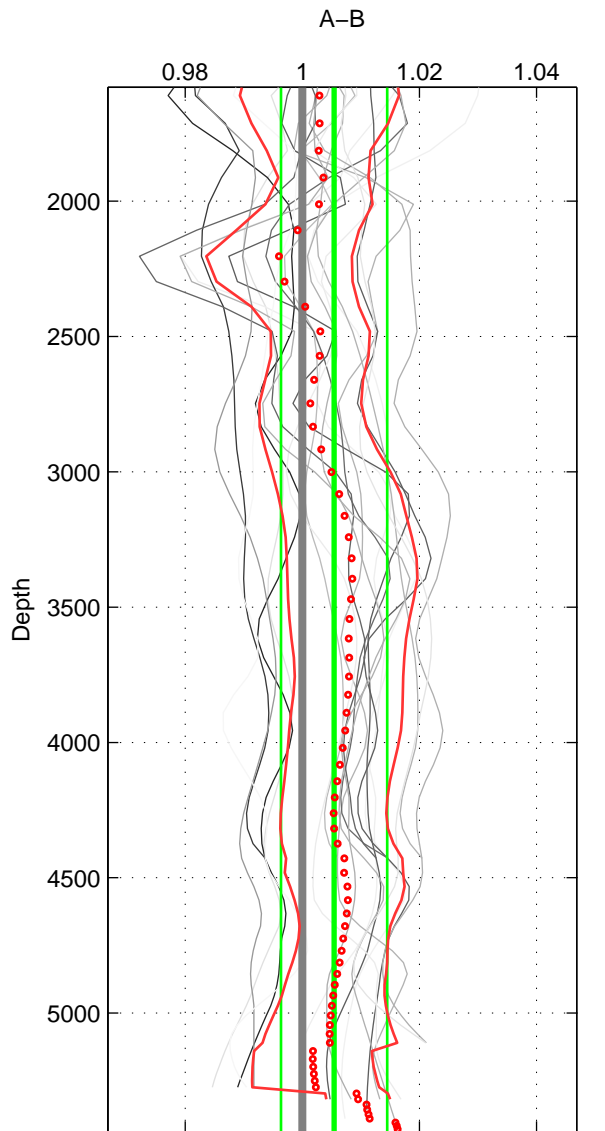

Cruise A (red). Date: Mar 1991 Cruisename: 479-31DS19910307

Cruise B (blue). Date: May 1985 Cruisename: 495-325019850330

*** "Favourite" values are means of spaces 1 2 3.

	Offset	O.StDev	Ratio	R.Stdev	Rating
SIGMA:	0.022	0.022	1.008	0.008	5
THETA:	0.023	0.019	1.009	0.008	5
DEPTH:	0.014	0.023	1.005	0.009	5
FAV. :	0.020	0.021	1.007	0.008	5

Profiles of A: 5
 Profiles of B: 5
 Diff profs : 19
 WMoffset (A-B): 0.022095
 WMoffset stdev: 0.021515
 WMratio (A/B): 1.0083
 WMratio stdev: 0.0082202

Quality (1-5): 5

Profiles of A: 5
 Profiles of B: 5
 Diff profs : 19
 WMoffset (A-B): 0.022945
 WMoffset stdev: 0.019434
 WMratio (A/B): 1.0086
 WMratio stdev: 0.0076106

Quality (1-5): 5

Profiles of A: 5
 Profiles of B: 5
 Diff profs : 19
 WMoffset (A-B): 0.013576
 WMoffset stdev: 0.022522
 WMratio (A/B): 1.0054
 WMratio stdev: 0.0090788

Quality (1-5): 5