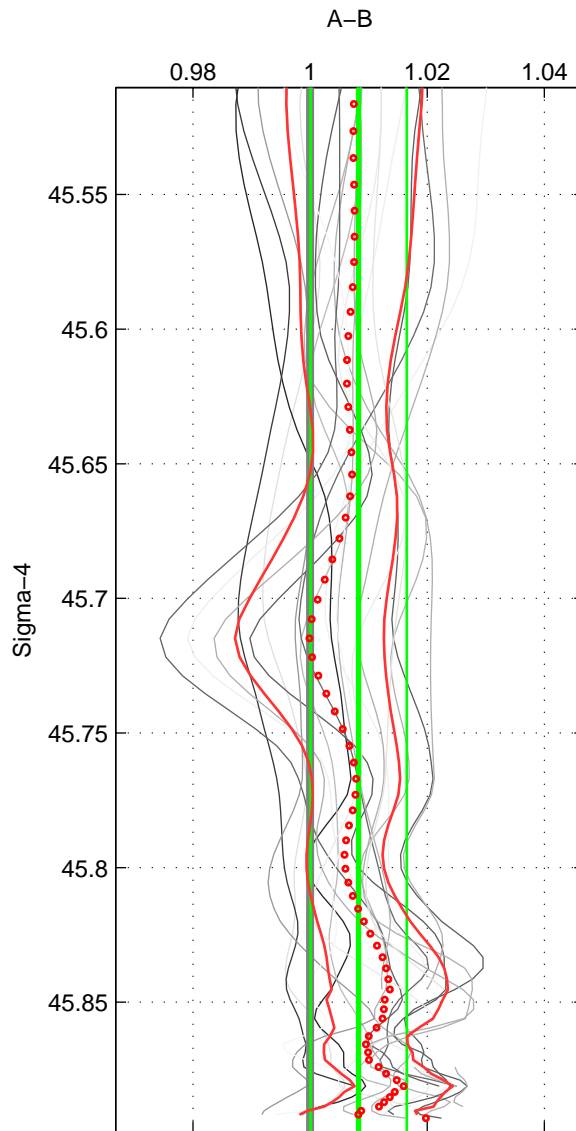

Cruise A (red). Date: Mar 1991 Cruisename: 479-31DS19910307

Cruise B (blue). Date: May 1985 Cruisename: 495-325019850330

*** "Favourite" values are means of spaces 1 2 3.

	Offset	O.StDev	Ratio	R.Stdev	Rating
SIGMA:	0.022	0.022	1.008	0.008	5
THETA:	0.023	0.019	1.009	0.008	5
DEPTH:	0.014	0.023	1.005	0.009	5
FAV. :	0.020	0.021	1.007	0.008	5

Profiles of A: 5
 Profiles of B: 5
 Diff profs : 19
 WMoffset (A-B): 0.022095
 WMoffset stdev: 0.021515
 WMratio (A/B): 1.0083
 WMratio stdev: 0.0082202

Quality (1-5): 5

Profiles of A: 5
 Profiles of B: 5
 Diff profs : 19
 WMoffset (A-B): 0.022945
 WMoffset stdev: 0.019434
 WMratio (A/B): 1.0086
 WMratio stdev: 0.0076106

Quality (1-5): 5

Profiles of A: 5
 Profiles of B: 5
 Diff profs : 19
 WMoffset (A-B): 0.013576
 WMoffset stdev: 0.022522
 WMratio (A/B): 1.0054
 WMratio stdev: 0.0090788

Quality (1-5): 5