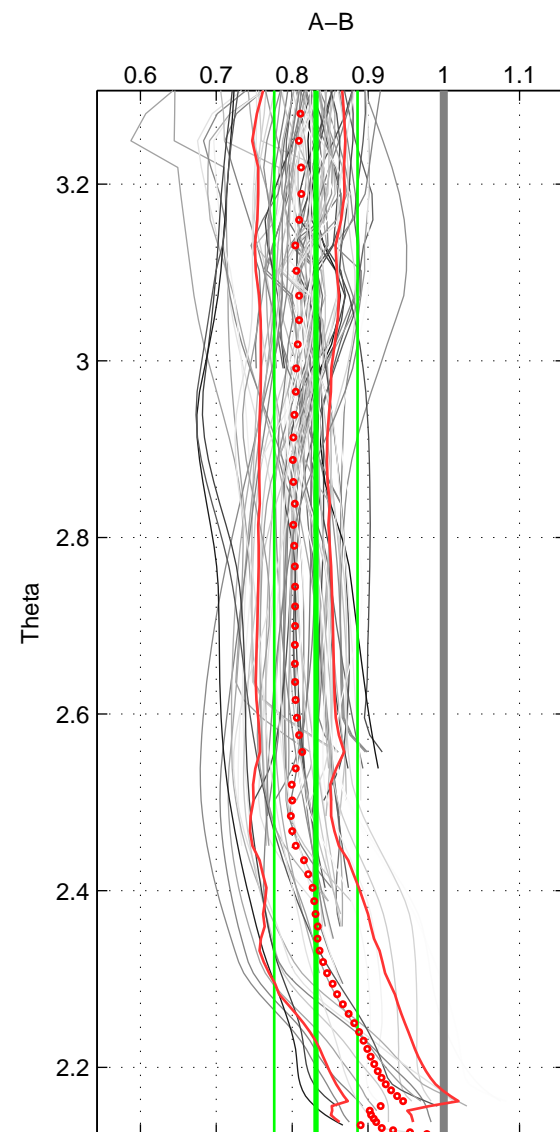

Cruise A (red). Date: Jul 2001 Cruisename: 161-06MT20010717

Cruise B (blue). Date: May 1998 Cruisename: 315-74DI19980423

\*\*\* "Favourite" values are means of spaces 1 2 3.

	Offset	O.StDev	Ratio	R.Stdev	Rating
SIGMA:	-0.159	0.029	0.831	0.030	5
THETA:	-0.192	0.072	0.831	0.055	5
DEPTH:	-0.204	0.075	0.831	0.061	5
FAV.:	-0.185	0.059	0.831	0.049	5

Profiles of A: 14  
 Profiles of B: 15  
 Diff profs : 82  
 WMoffset (A-B): -0.15901  
 WMoffset stdev: 0.028744  
 WMratio (A/B): 0.8313  
 WMratio stdev: 0.030059

Quality (1-5): 5

Profiles of A: 14  
 Profiles of B: 15  
 Diff profs : 82  
 WMoffset (A-B): -0.19185  
 WMoffset stdev: 0.072002  
 WMratio (A/B): 0.83147  
 WMratio stdev: 0.054968

Quality (1-5): 5

Profiles of A: 14  
 Profiles of B: 15  
 Diff profs : 82  
 WMoffset (A-B): -0.20384  
 WMoffset stdev: 0.075176  
 WMratio (A/B): 0.8306  
 WMratio stdev: 0.060997

Quality (1-5): 5