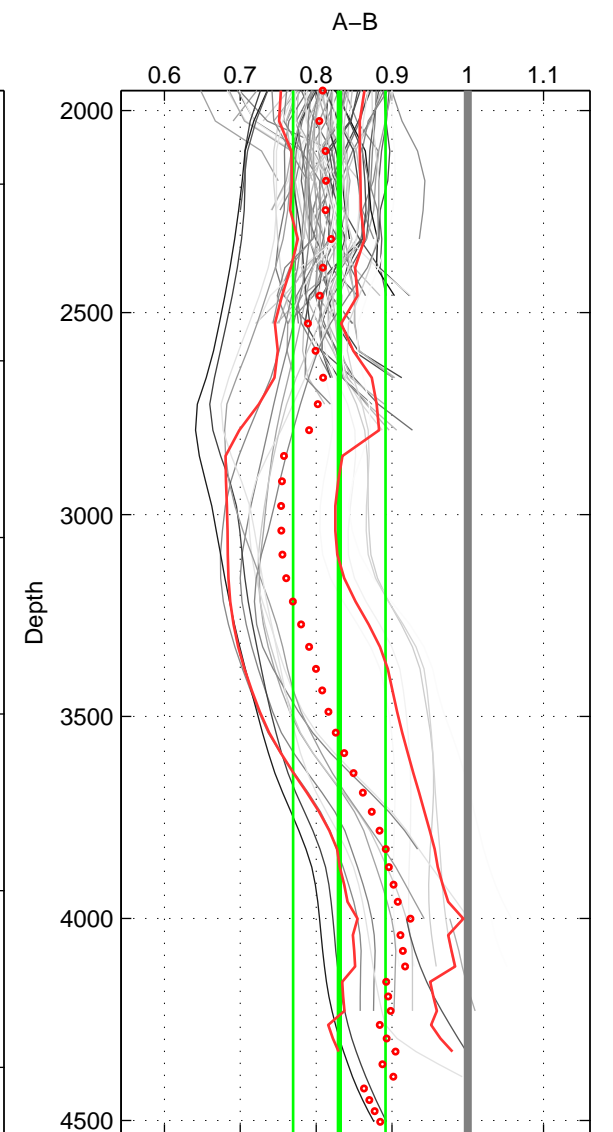

Cruise A (red). Date: Jul 2001 Cruisename: 161-06MT20010717

Cruise B (blue). Date: May 1998 Cruisename: 315-74DI19980423

\*\*\* "Favourite" values are means of spaces 1 2 3.

	Offset	O.StDev	Ratio	R.Stdev	Rating
SIGMA:	-0.159	0.029	0.831	0.030	5
THETA:	-0.192	0.072	0.831	0.055	5
DEPTH:	-0.204	0.075	0.831	0.061	5
FAV.:	-0.185	0.059	0.831	0.049	5

Profiles of A: 14  
 Profiles of B: 15  
 Diff profs : 82  
 WMoffset (A-B): -0.15901  
 WMoffset stdev: 0.028744  
 WMratio (A/B): 0.8313  
 WMratio stdev: 0.030059

Quality (1-5): 5

Profiles of A: 14  
 Profiles of B: 15  
 Diff profs : 82  
 WMoffset (A-B): -0.19185  
 WMoffset stdev: 0.072002  
 WMratio (A/B): 0.83147  
 WMratio stdev: 0.054968

Quality (1-5): 5

Profiles of A: 14  
 Profiles of B: 15  
 Diff profs : 82  
 WMoffset (A-B): -0.20384  
 WMoffset stdev: 0.075176  
 WMratio (A/B): 0.8306  
 WMratio stdev: 0.060997

Quality (1-5): 5