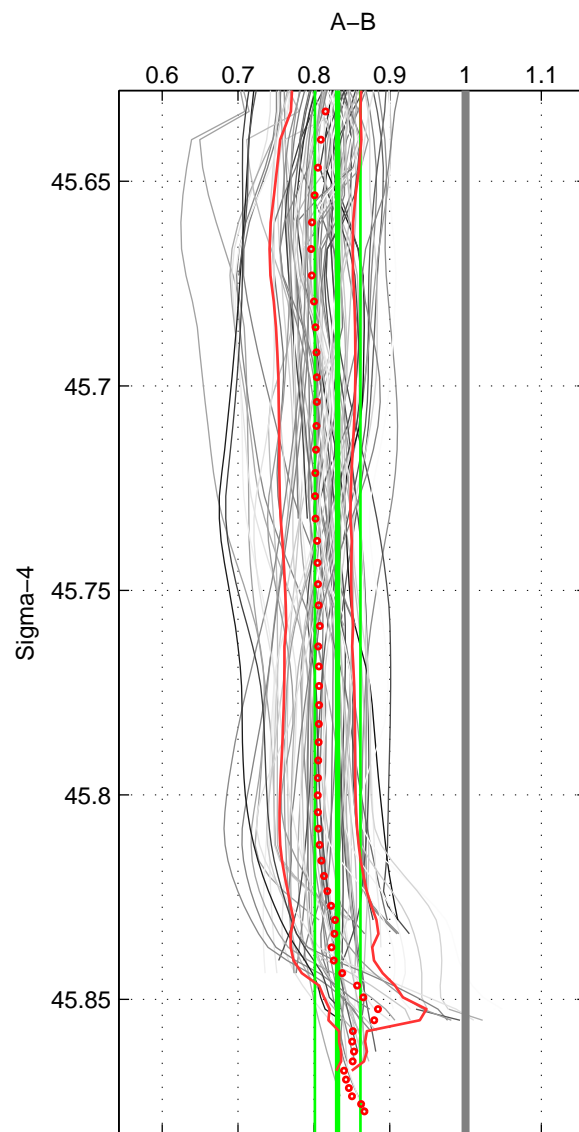

Cruise A (red). Date: Jul 2001 Cruisename: 161-06MT20010717

Cruise B (blue). Date: May 1998 Cruisename: 315-74DI19980423

\*\*\* "Favourite" values are means of spaces 1 2 3.

	Offset	O.StDev	Ratio	R.Stdev	Rating
SIGMA:	-0.159	0.029	0.831	0.030	5
THETA:	-0.192	0.072	0.831	0.055	5
DEPTH:	-0.204	0.075	0.831	0.061	5
FAV.:	-0.185	0.059	0.831	0.049	5

Profiles of A: 14  
 Profiles of B: 15  
 Diff profs : 82  
 WMoffset (A-B): -0.15901  
 WMoffset stdev: 0.028744  
 WMratio (A/B): 0.8313  
 WMratio stdev: 0.030059

Quality (1-5): 5

Profiles of A: 14  
 Profiles of B: 15  
 Diff profs : 82  
 WMoffset (A-B): -0.19185  
 WMoffset stdev: 0.072002  
 WMratio (A/B): 0.83147  
 WMratio stdev: 0.054968

Quality (1-5): 5

Profiles of A: 14  
 Profiles of B: 15  
 Diff profs : 82  
 WMoffset (A-B): -0.20384  
 WMoffset stdev: 0.075176  
 WMratio (A/B): 0.8306  
 WMratio stdev: 0.060997

Quality (1-5): 5