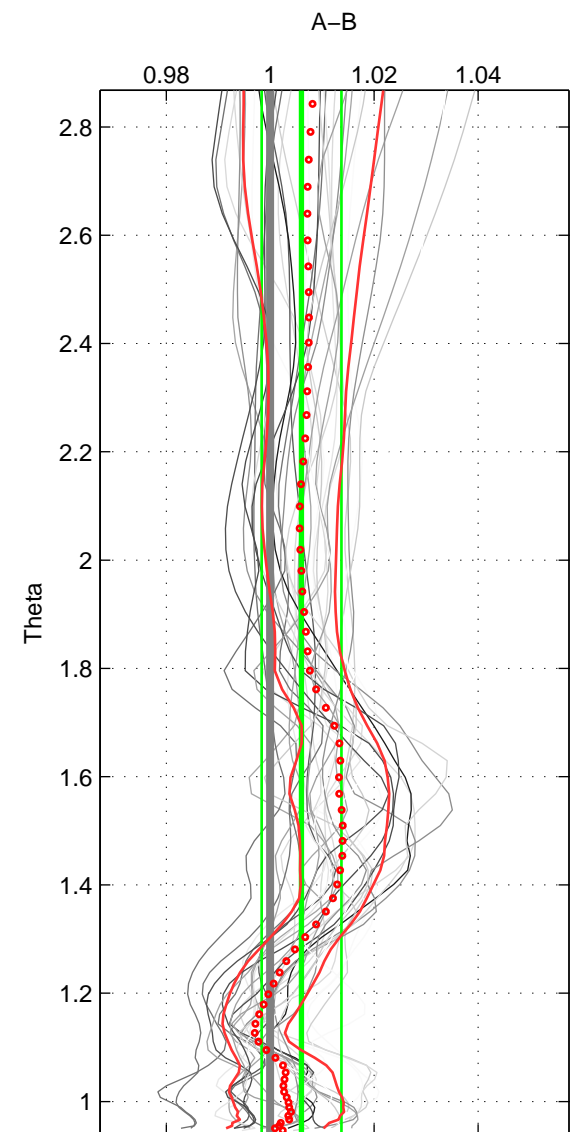

Cruise A (red). Date: Mar 1989 Cruisename: 507-32MW19890206

Cruise B (blue). Date: Jul 2011 Cruisename: 626-49RY20110515

*** "Favourite" values are means of spaces 1 2 3.

	Offset	O.StDev	Ratio	R.Stdev	Rating
SIGMA:	0.014	0.020	1.005	0.008	5
THETA:	0.015	0.020	1.006	0.008	5
DEPTH:	0.010	0.023	1.004	0.009	5
FAV.:	0.013	0.021	1.005	0.008	5

Profiles of A: 5
 Profiles of B: 8
 Diff profs : 30
 WMoffset (A-B): 0.013571
 WMoffset stdev: 0.019822
 WMratio (A/B): 1.0054
 WMratio stdev: 0.007601

Quality (1-5): 5

Profiles of A: 5
 Profiles of B: 8
 Diff profs : 30
 WMoffset (A-B): 0.01528
 WMoffset stdev: 0.019992
 WMratio (A/B): 1.006
 WMratio stdev: 0.0076967

Quality (1-5): 5

Profiles of A: 5
 Profiles of B: 8
 Diff profs : 30
 WMoffset (A-B): 0.0097946
 WMoffset stdev: 0.0226
 WMratio (A/B): 1.0042
 WMratio stdev: 0.0089577

Quality (1-5): 5