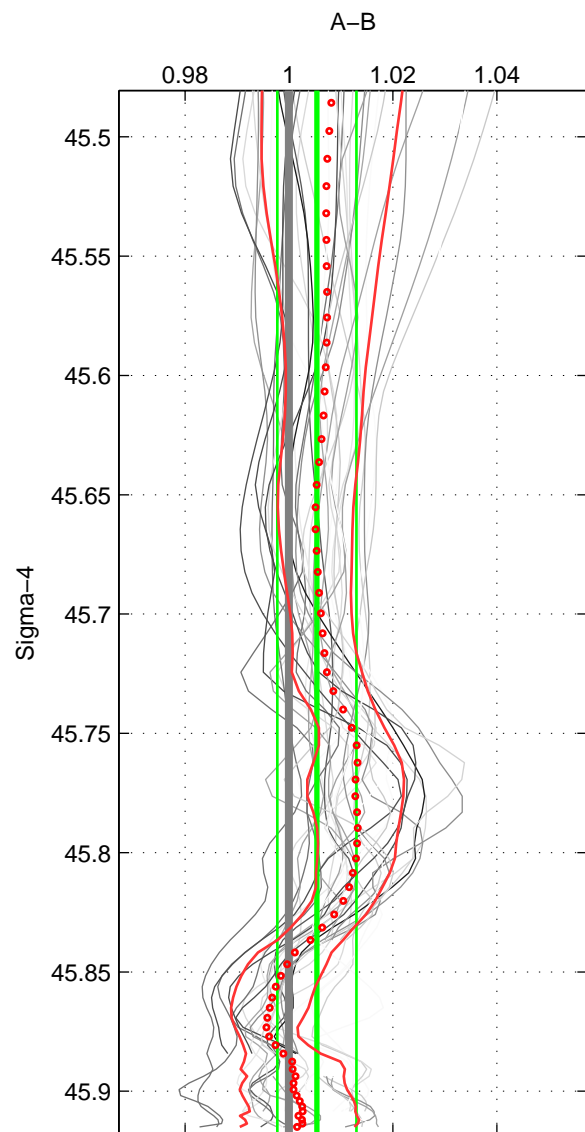

Cruise A (red). Date: Mar 1989 Cruisename: 507-32MW19890206

Cruise B (blue). Date: Jul 2011 Cruisename: 626-49RY20110515

*** "Favourite" values are means of spaces 1 2 3.

	Offset	O.StDev	Ratio	R.Stdev	Rating
SIGMA:	0.014	0.020	1.005	0.008	5
THETA:	0.015	0.020	1.006	0.008	5
DEPTH:	0.010	0.023	1.004	0.009	5
FAV.:	0.013	0.021	1.005	0.008	5

Profiles of A: 5
 Profiles of B: 8
 Diff profs : 30
 WMoffset (A-B): 0.013571
 WMoffset stdev: 0.019822
 WMratio (A/B): 1.0054
 WMratio stdev: 0.007601

Quality (1-5): 5

Profiles of A: 5
 Profiles of B: 8
 Diff profs : 30
 WMoffset (A-B): 0.01528
 WMoffset stdev: 0.019992
 WMratio (A/B): 1.006
 WMratio stdev: 0.0076967

Quality (1-5): 5

Profiles of A: 5
 Profiles of B: 8
 Diff profs : 30
 WMoffset (A-B): 0.0097946
 WMoffset stdev: 0.0226
 WMratio (A/B): 1.0042
 WMratio stdev: 0.0089577

Quality (1-5): 5