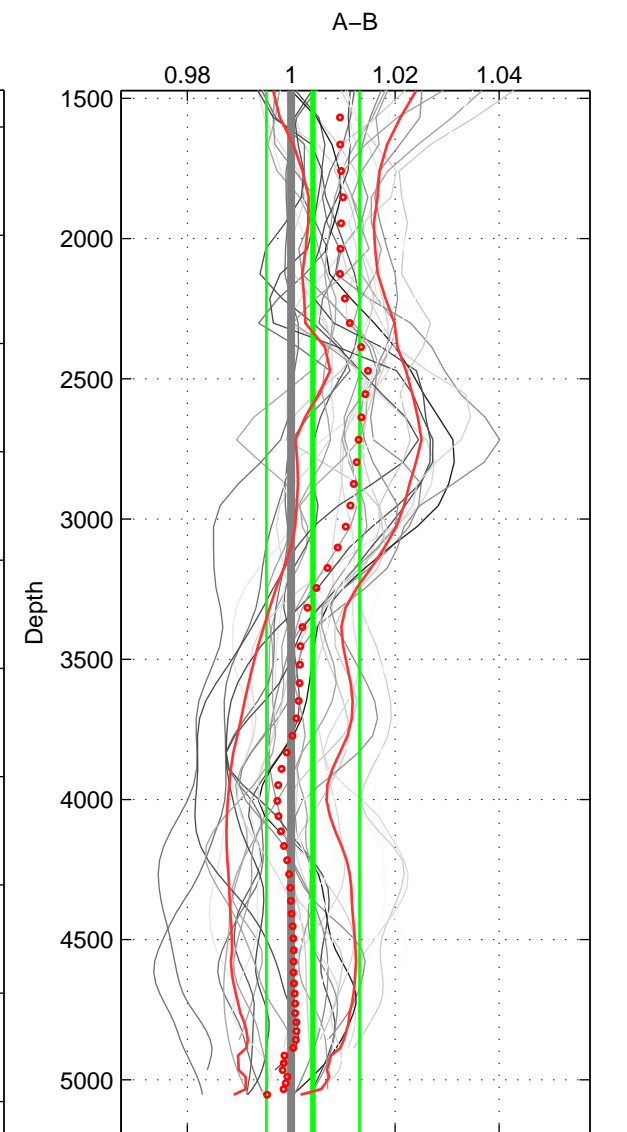

Cruise A (red). Date: Mar 1989 Cruisename: 507-32MW19890206

Cruise B (blue). Date: Jul 2011 Cruisename: 626-49RY20110515

*** "Favourite" values are means of spaces 1 2 3.

	Offset	O.StDev	Ratio	R.Stdev	Rating
SIGMA:	0.014	0.020	1.005	0.008	5
THETA:	0.015	0.020	1.006	0.008	5
DEPTH:	0.010	0.023	1.004	0.009	5
FAV.:	0.013	0.021	1.005	0.008	5

Profiles of A: 5
 Profiles of B: 8
 Diff profs : 30
 WMoffset (A-B): 0.013571
 WMoffset stdev: 0.019822
 WMratio (A/B): 1.0054
 WMratio stdev: 0.007601

Quality (1-5): 5

Profiles of A: 5
 Profiles of B: 8
 Diff profs : 30
 WMoffset (A-B): 0.01528
 WMoffset stdev: 0.019992
 WMratio (A/B): 1.006
 WMratio stdev: 0.0076967

Quality (1-5): 5

Profiles of A: 5
 Profiles of B: 8
 Diff profs : 30
 WMoffset (A-B): 0.0097946
 WMoffset stdev: 0.0226
 WMratio (A/B): 1.0042
 WMratio stdev: 0.0089577

Quality (1-5): 5